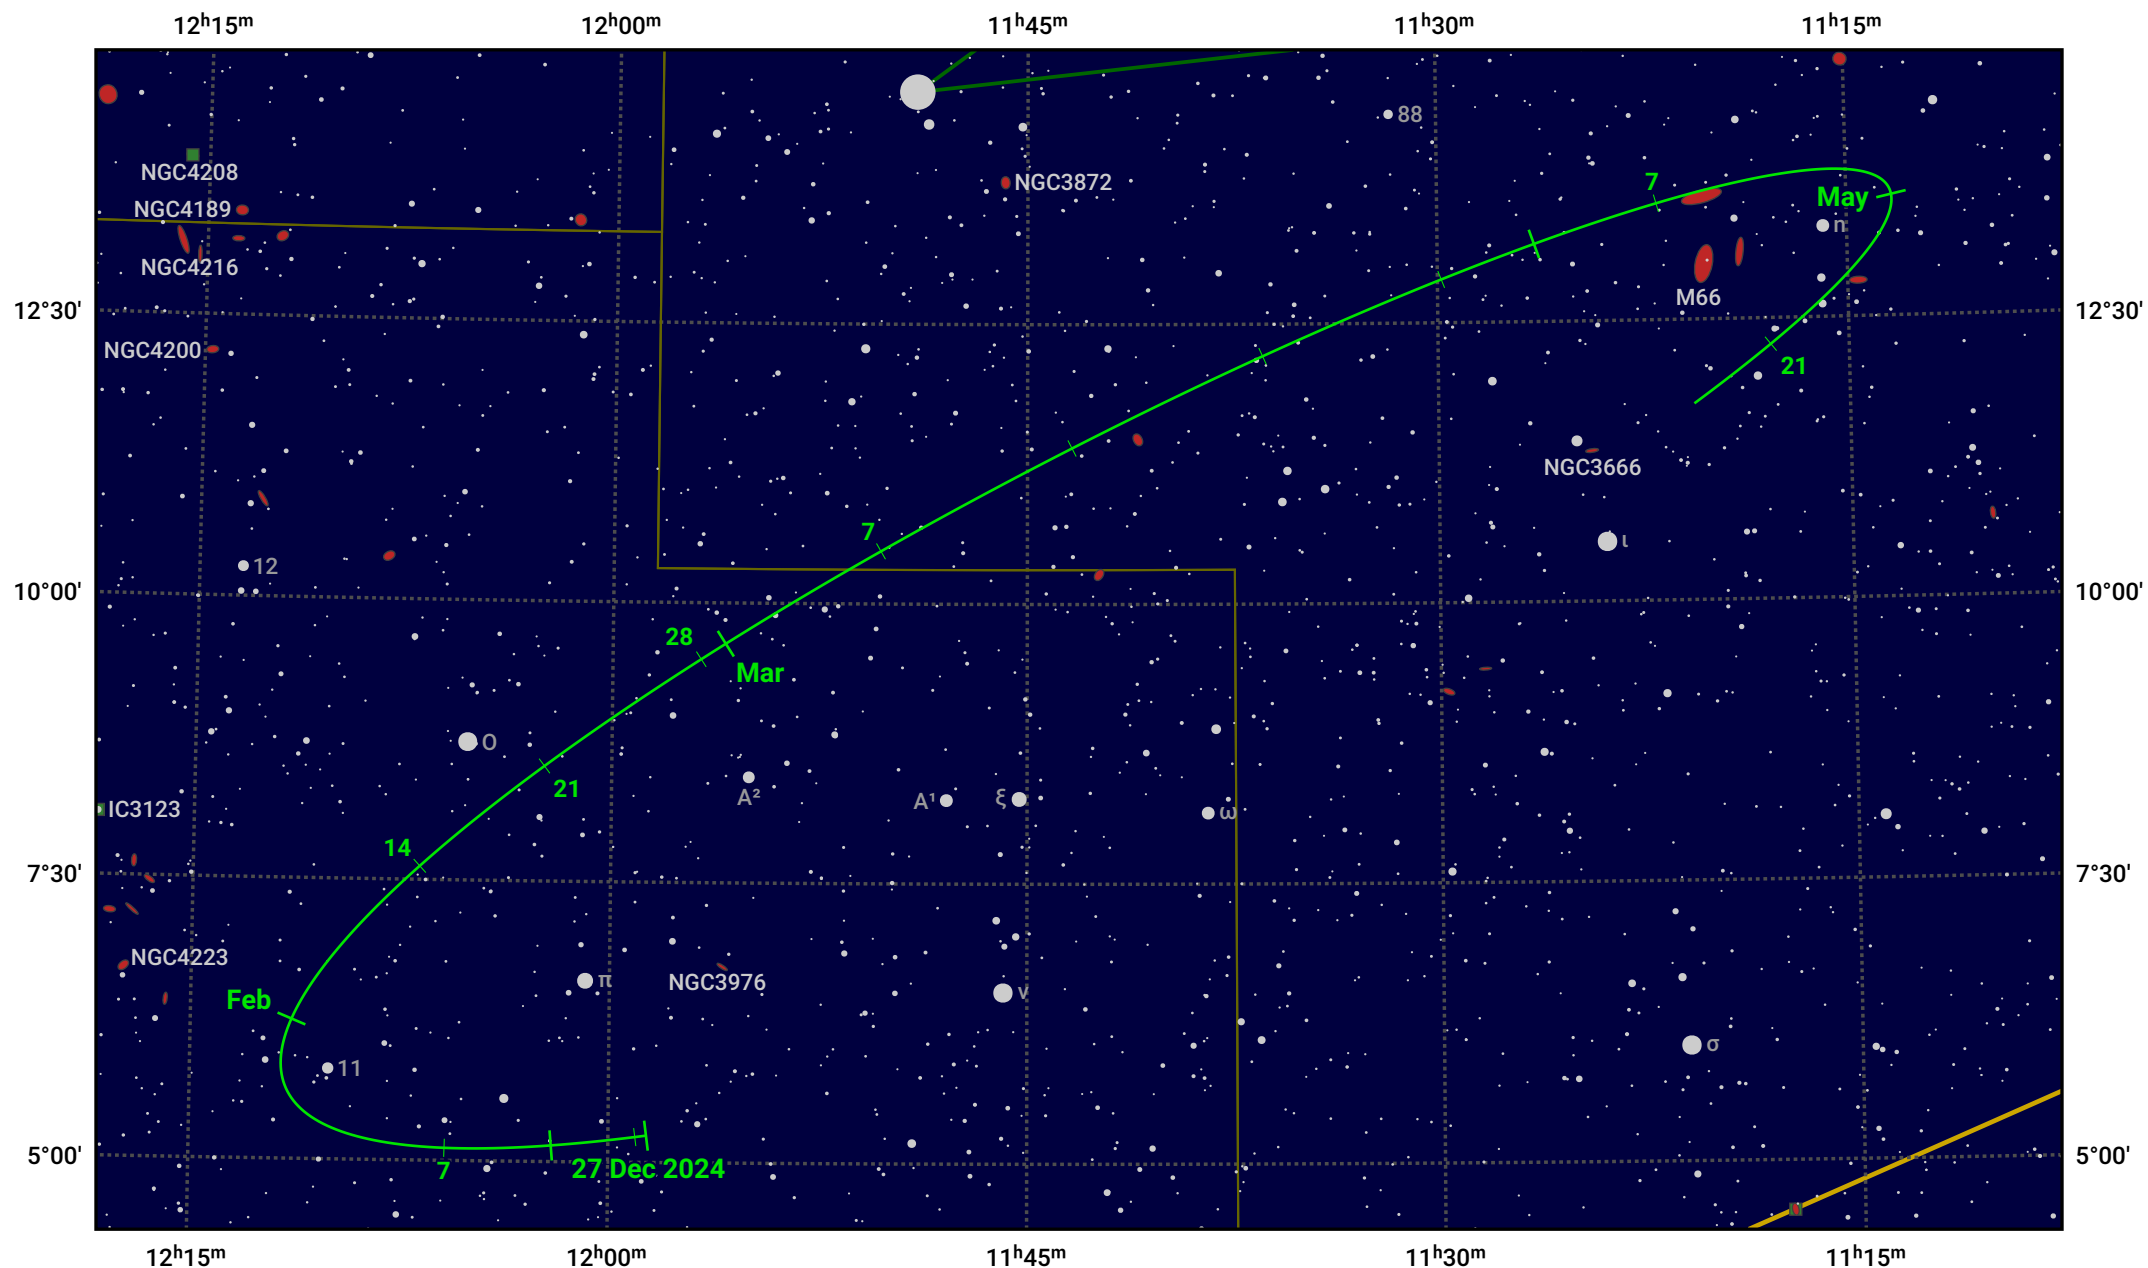

The path of Asteroid 8 Flora around opposition on 12 Mar 2025

© Dominic Ford 2011–2024. Date markers placed at midnight UTC. Downloaded from <https://in-the-sky.org>

Magnitude scale: 11.0 10.0 9.0 8.0 7.0 6.0 5.0 4.0 3.0 2.0

Ecliptic Plane

Galaxy Bright nebula Open cluster Globular cluster

Date	Mag	Phase
2025 Jan 1	11.0	95%
2025 Feb 1	10.4	98%
2025 Feb 20	10.0	99%
2025 Mar 1	9.8	100%
2025 Apr 1	10.1	99%
2025 May 1	10.8	97%
2025 May 11	11.0	96%