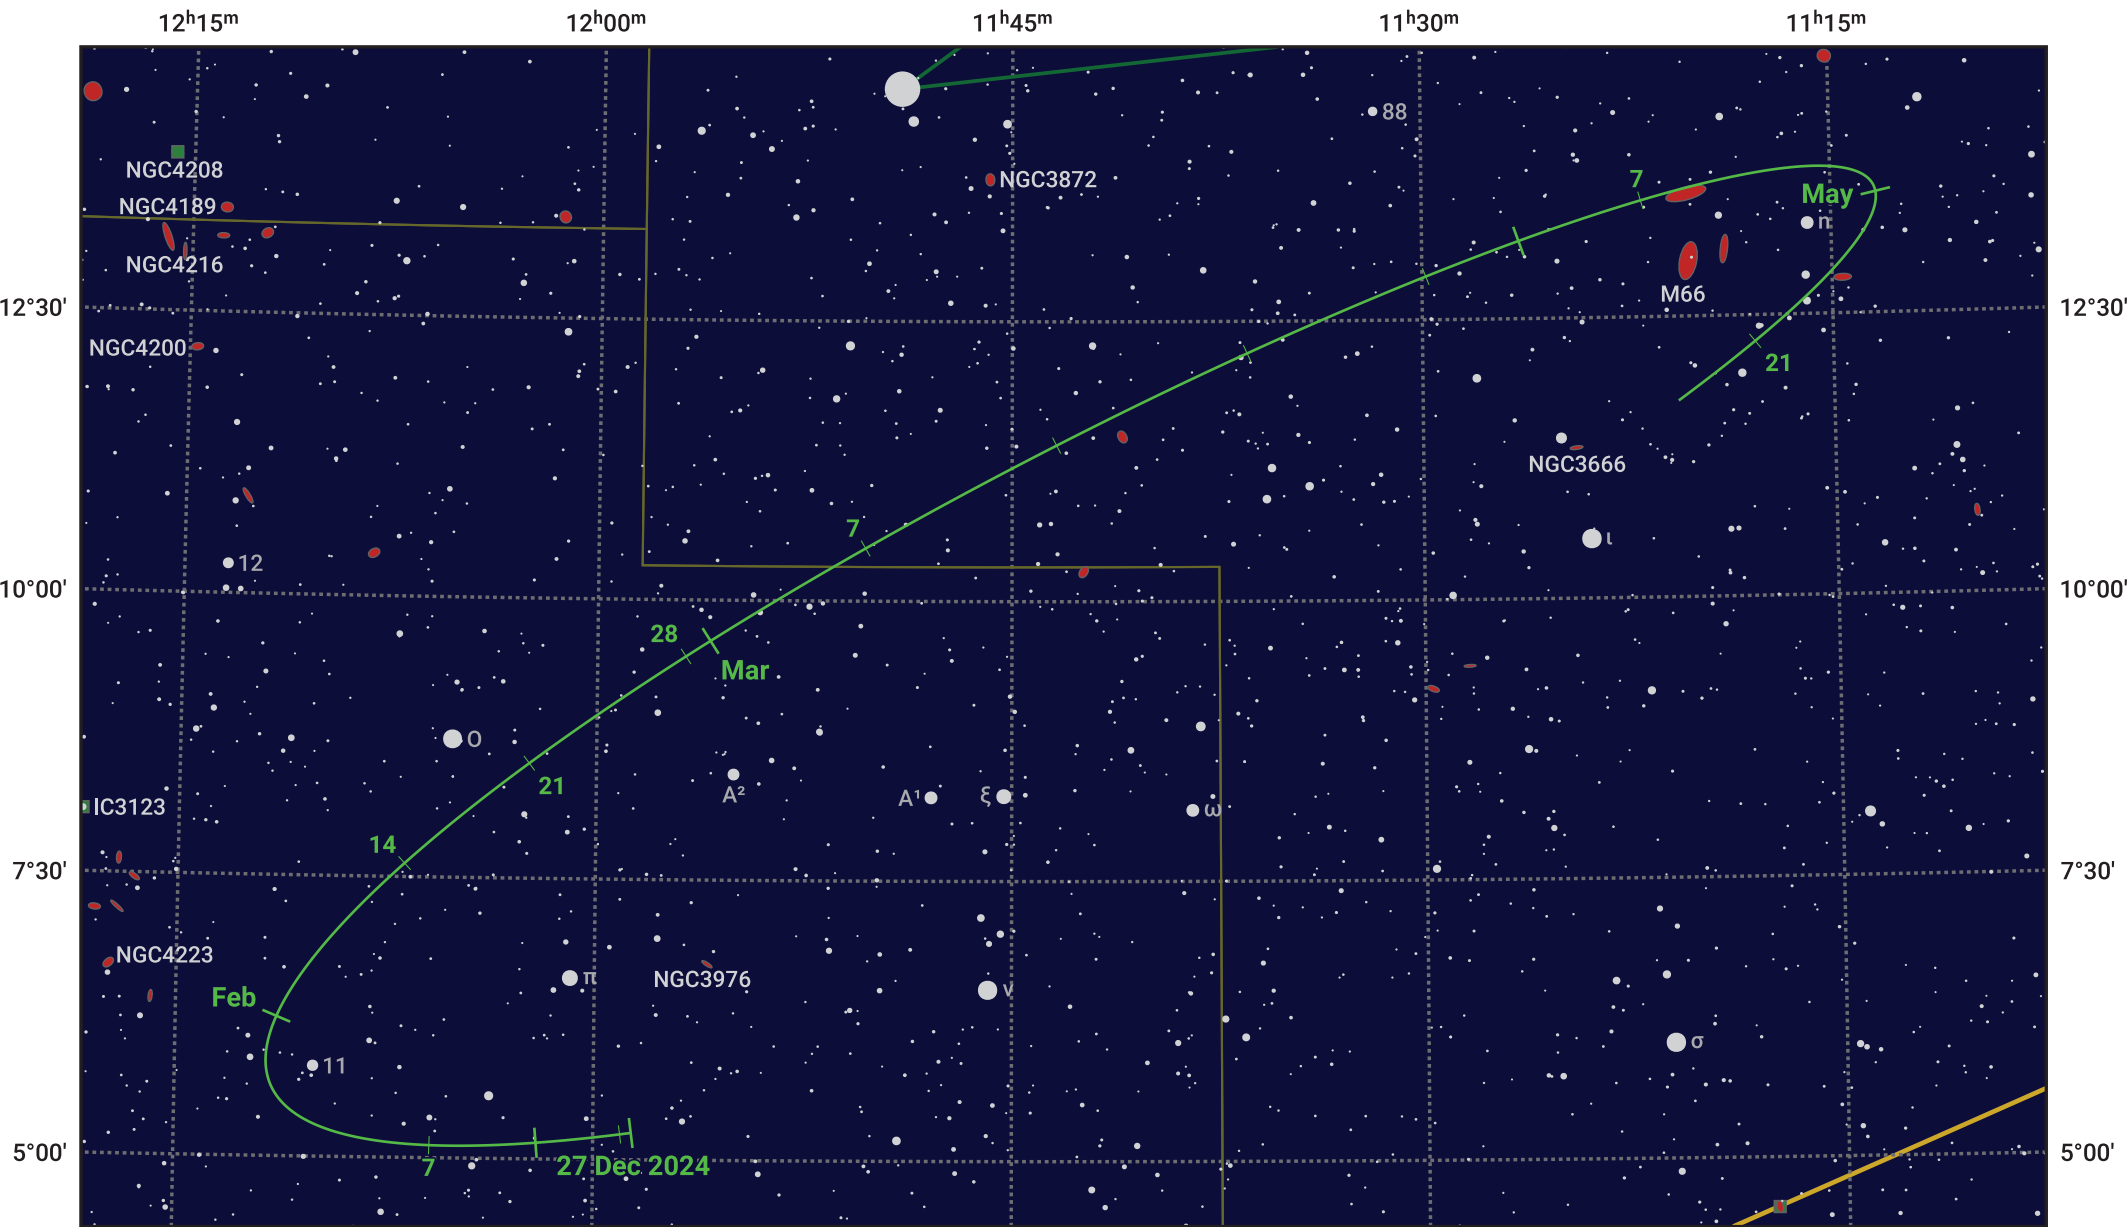

The path of Asteroid 8 Flora around opposition on 12 Mar 2025

© Dominic Ford 2011–2024. Date markers placed at midnight UTC. Downloaded from <https://in-the-sky.org>

Magnitude scale: 11.0 10.0 9.0 8.0 7.0 6.0 5.0 4.0 3.0 2.0

— Ecliptic Plane

Galaxy Bright nebula Open cluster Globular cluster

Date	Mag	Phase
2025 Jan 1	11.0	95%
2025 Feb 1	10.4	98%
2025 Feb 20	10.0	99%
2025 Mar 1	9.8	100%
2025 Apr 1	10.1	99%
2025 May 1	10.8	97%
2025 May 11	11.0	96%