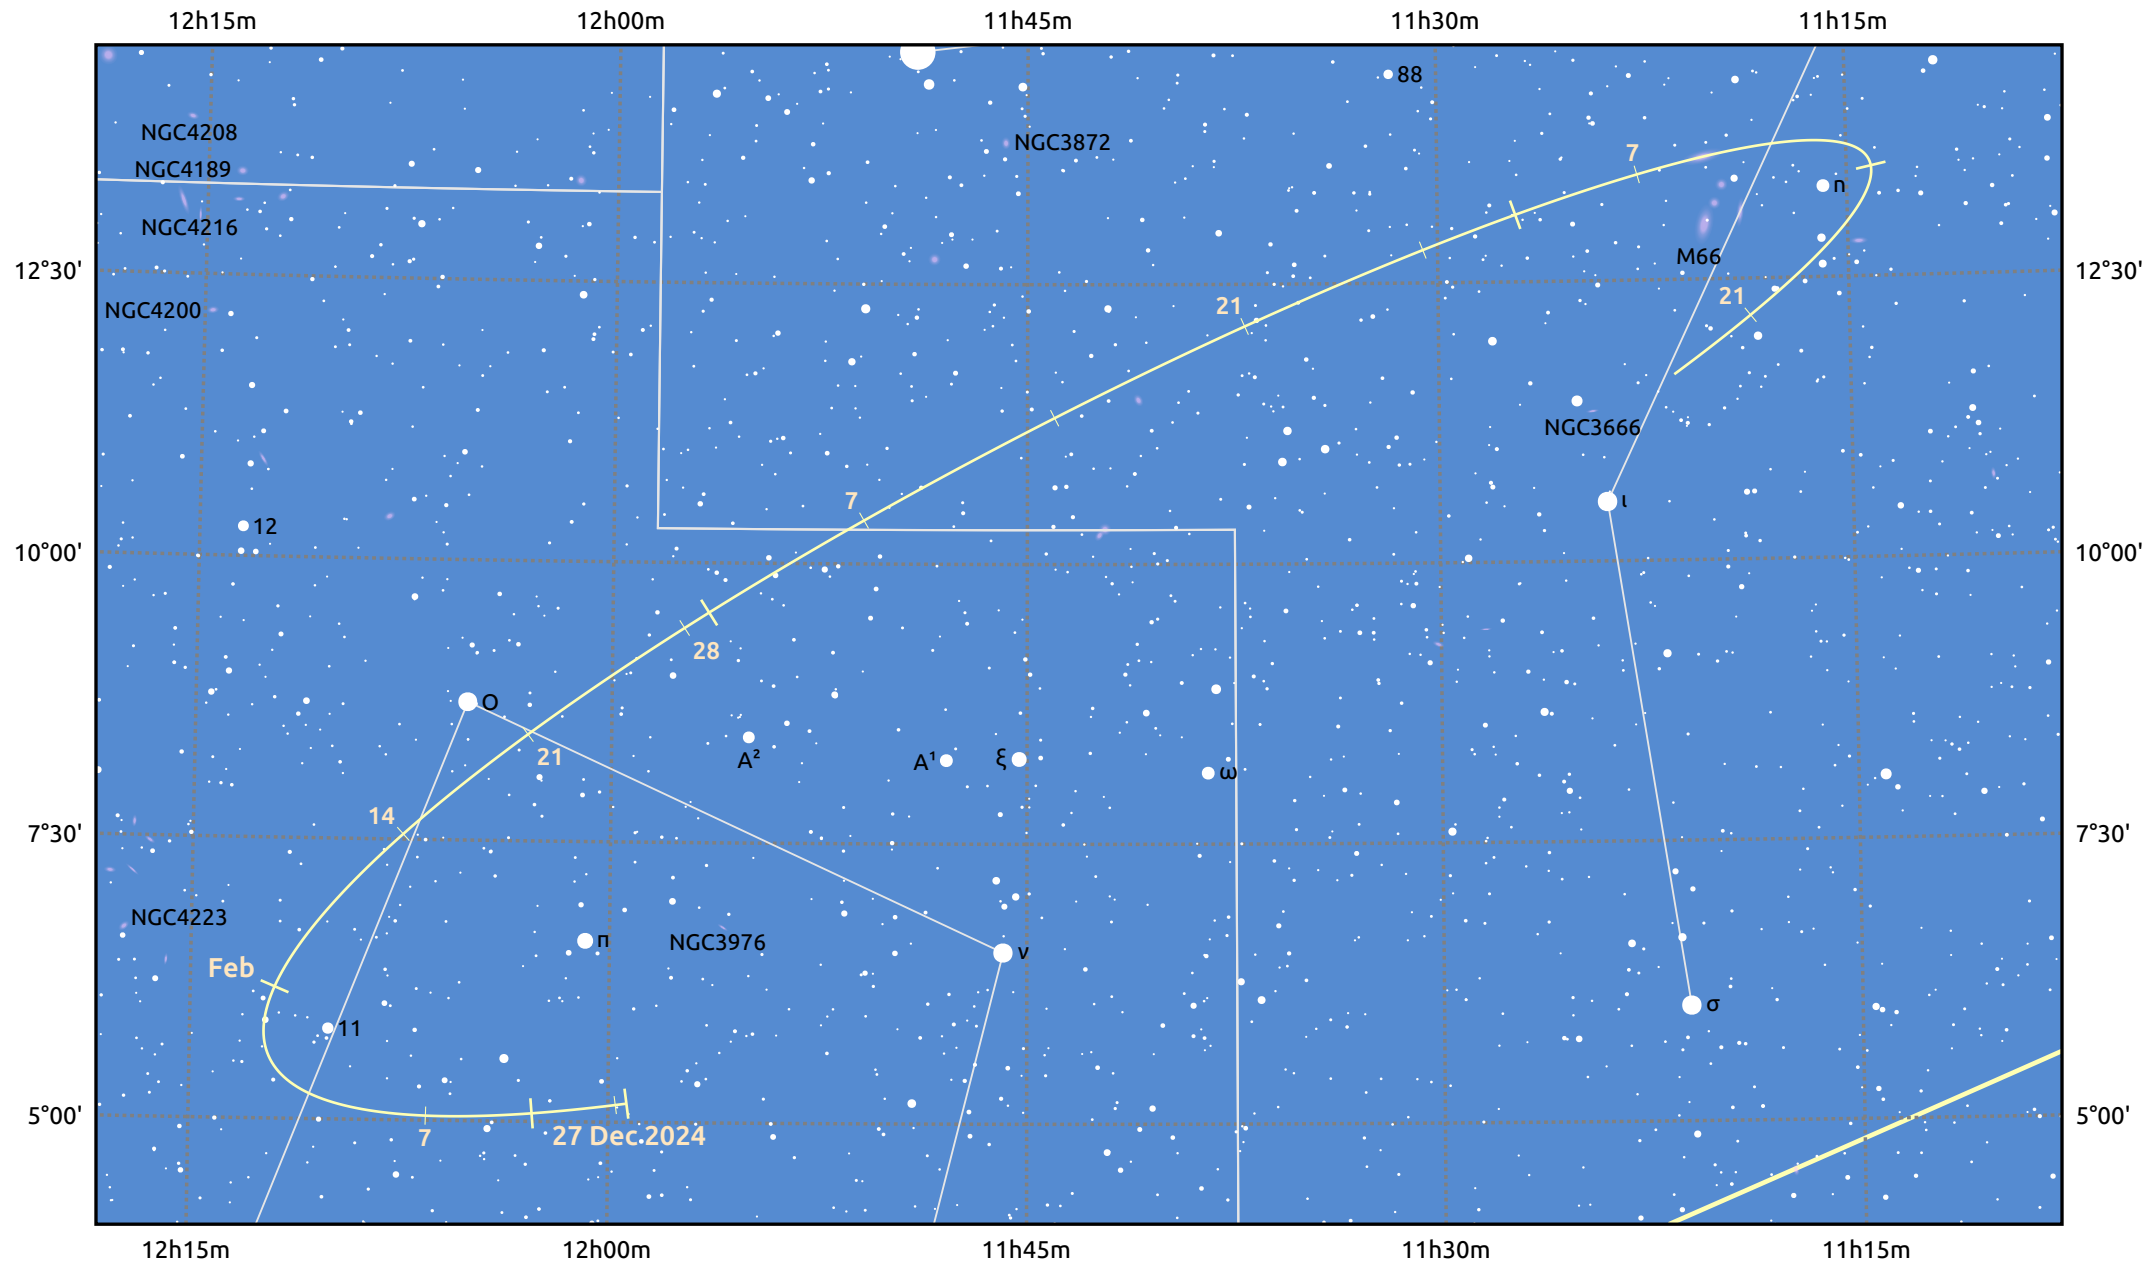

# The path of Asteroid 8 Flora around opposition on 12 Mar 2025

© Dominic Ford 2011–2025. Date markers placed at midnight UTC. Downloaded from <https://in-the-sky.org>

Magnitude scale: 11.0 10.0 9.0 8.0 7.0 6.0 5.0 4.0 3.0 2.0

Ecliptic Plane

Galaxy Bright nebula Open cluster Globular cluster Planetary nebula

Date	Mag	Phase
2025 Jan 1	11.0	95%
2025 Feb 1	10.4	98%
2025 Feb 20	10.0	99%
2025 Mar 1	9.8	100%
2025 Apr 1	10.1	99%
2025 May 1	10.8	97%
2025 May 11	11.0	96%