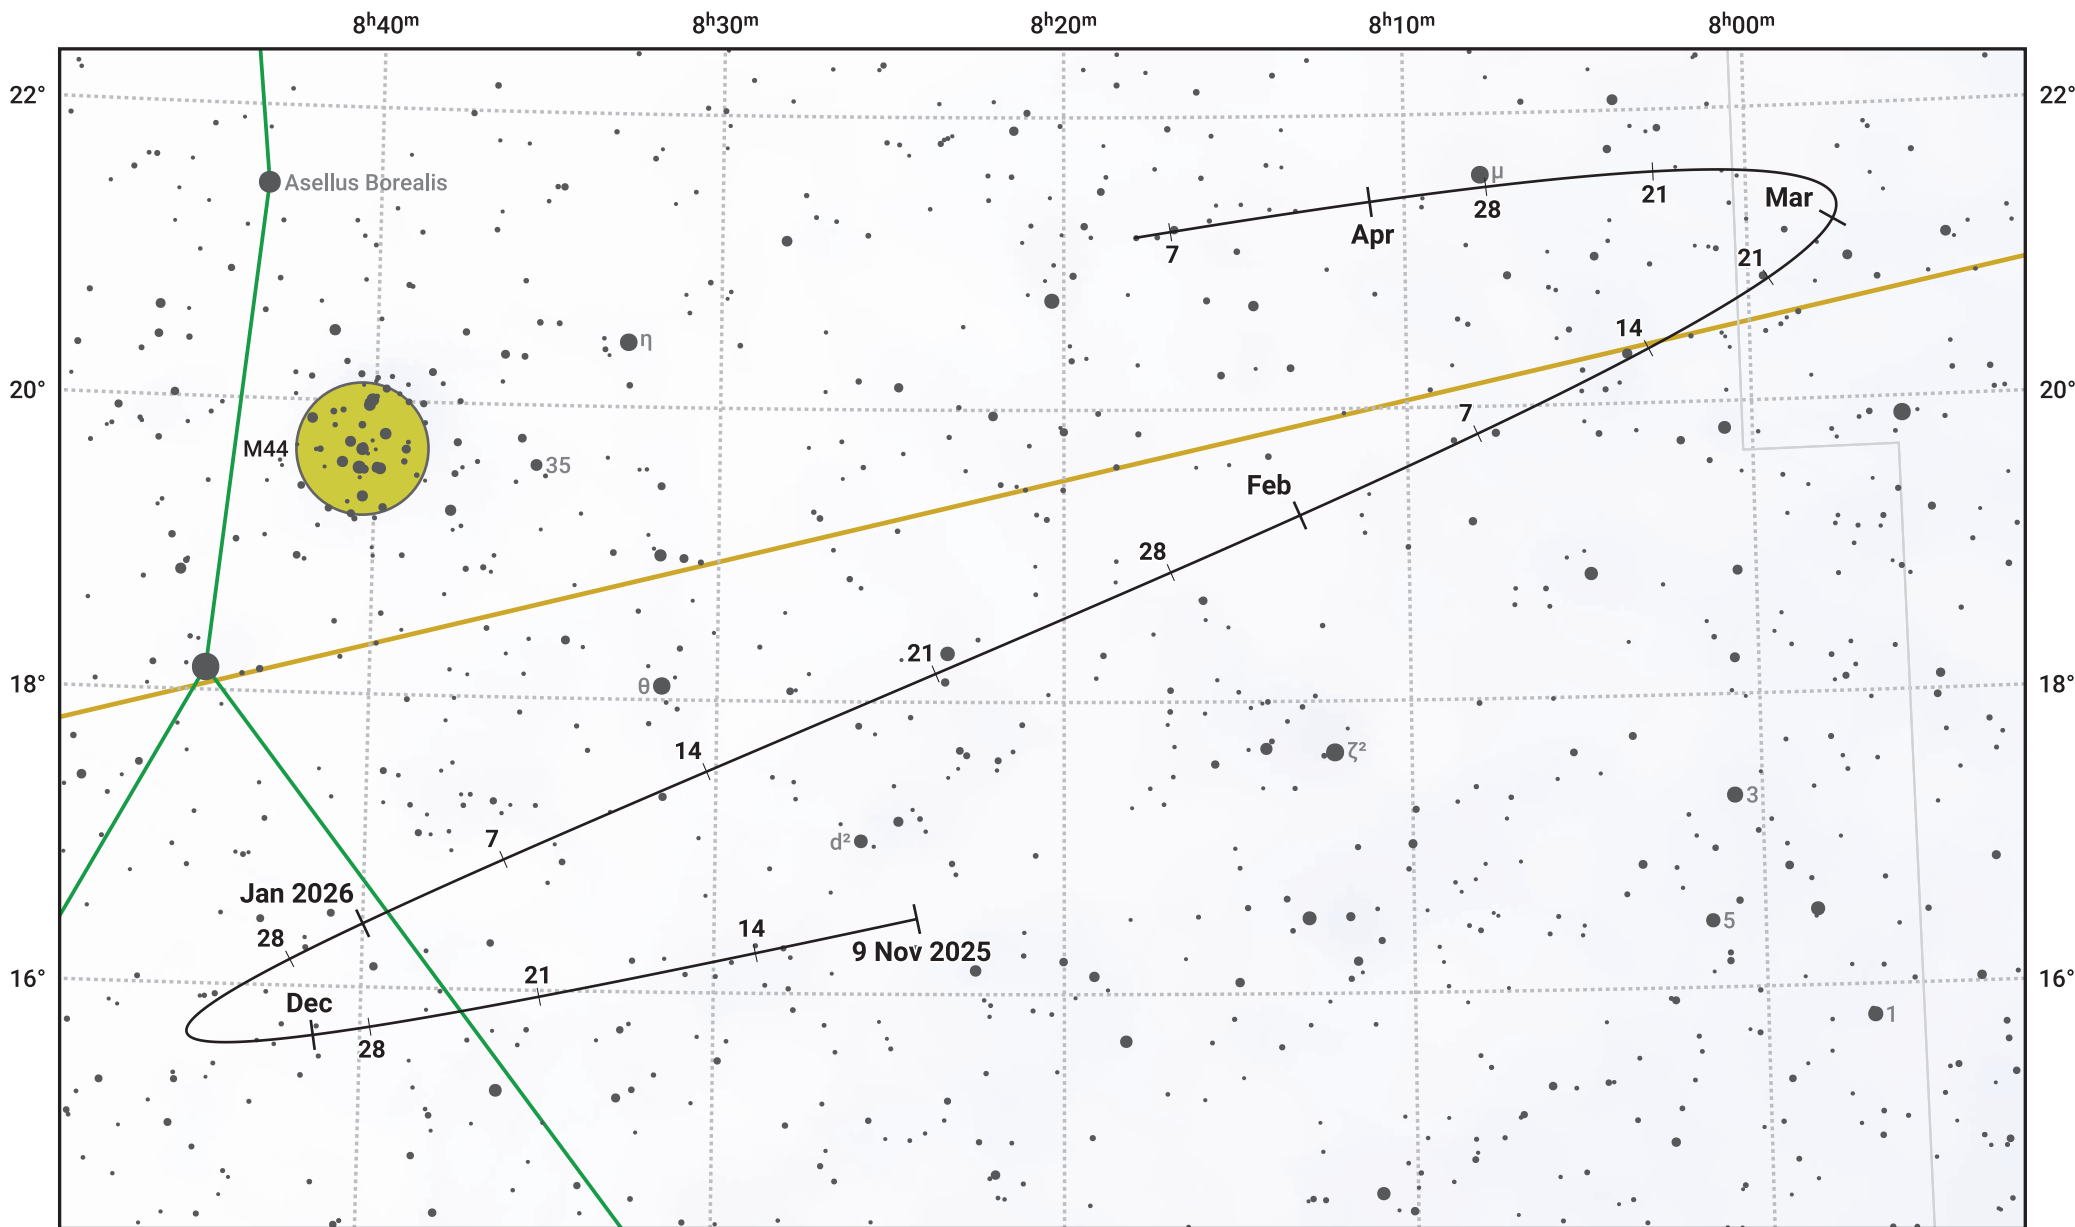

# The path of Asteroid 44 Nysa around opposition on 23 Jan 2026

© Dominic Ford 2011–2024. Date markers placed at midnight UTC. Downloaded from <https://in-the-sky.org>

Magnitude scale: · 10.0 · 9.0 · 8.0 · 7.0 · 6.0 · 5.0 · 4.0 · 3.0

— Ecliptic Plane

Galaxy    Bright nebula    Open cluster    Globular cluster

Date	Mag	Phase
2025 Dec 1	10.2	96%
2025 Dec 23	9.6	98%
2026 Jan 1	9.4	99%
2026 Jan 23	8.6	100%
2026 Feb 1	8.9	100%
2026 Feb 23	9.6	98%
2026 Mar 1	9.8	97%
2026 Apr 1	10.5	95%
2026 Apr 6	10.6	94%