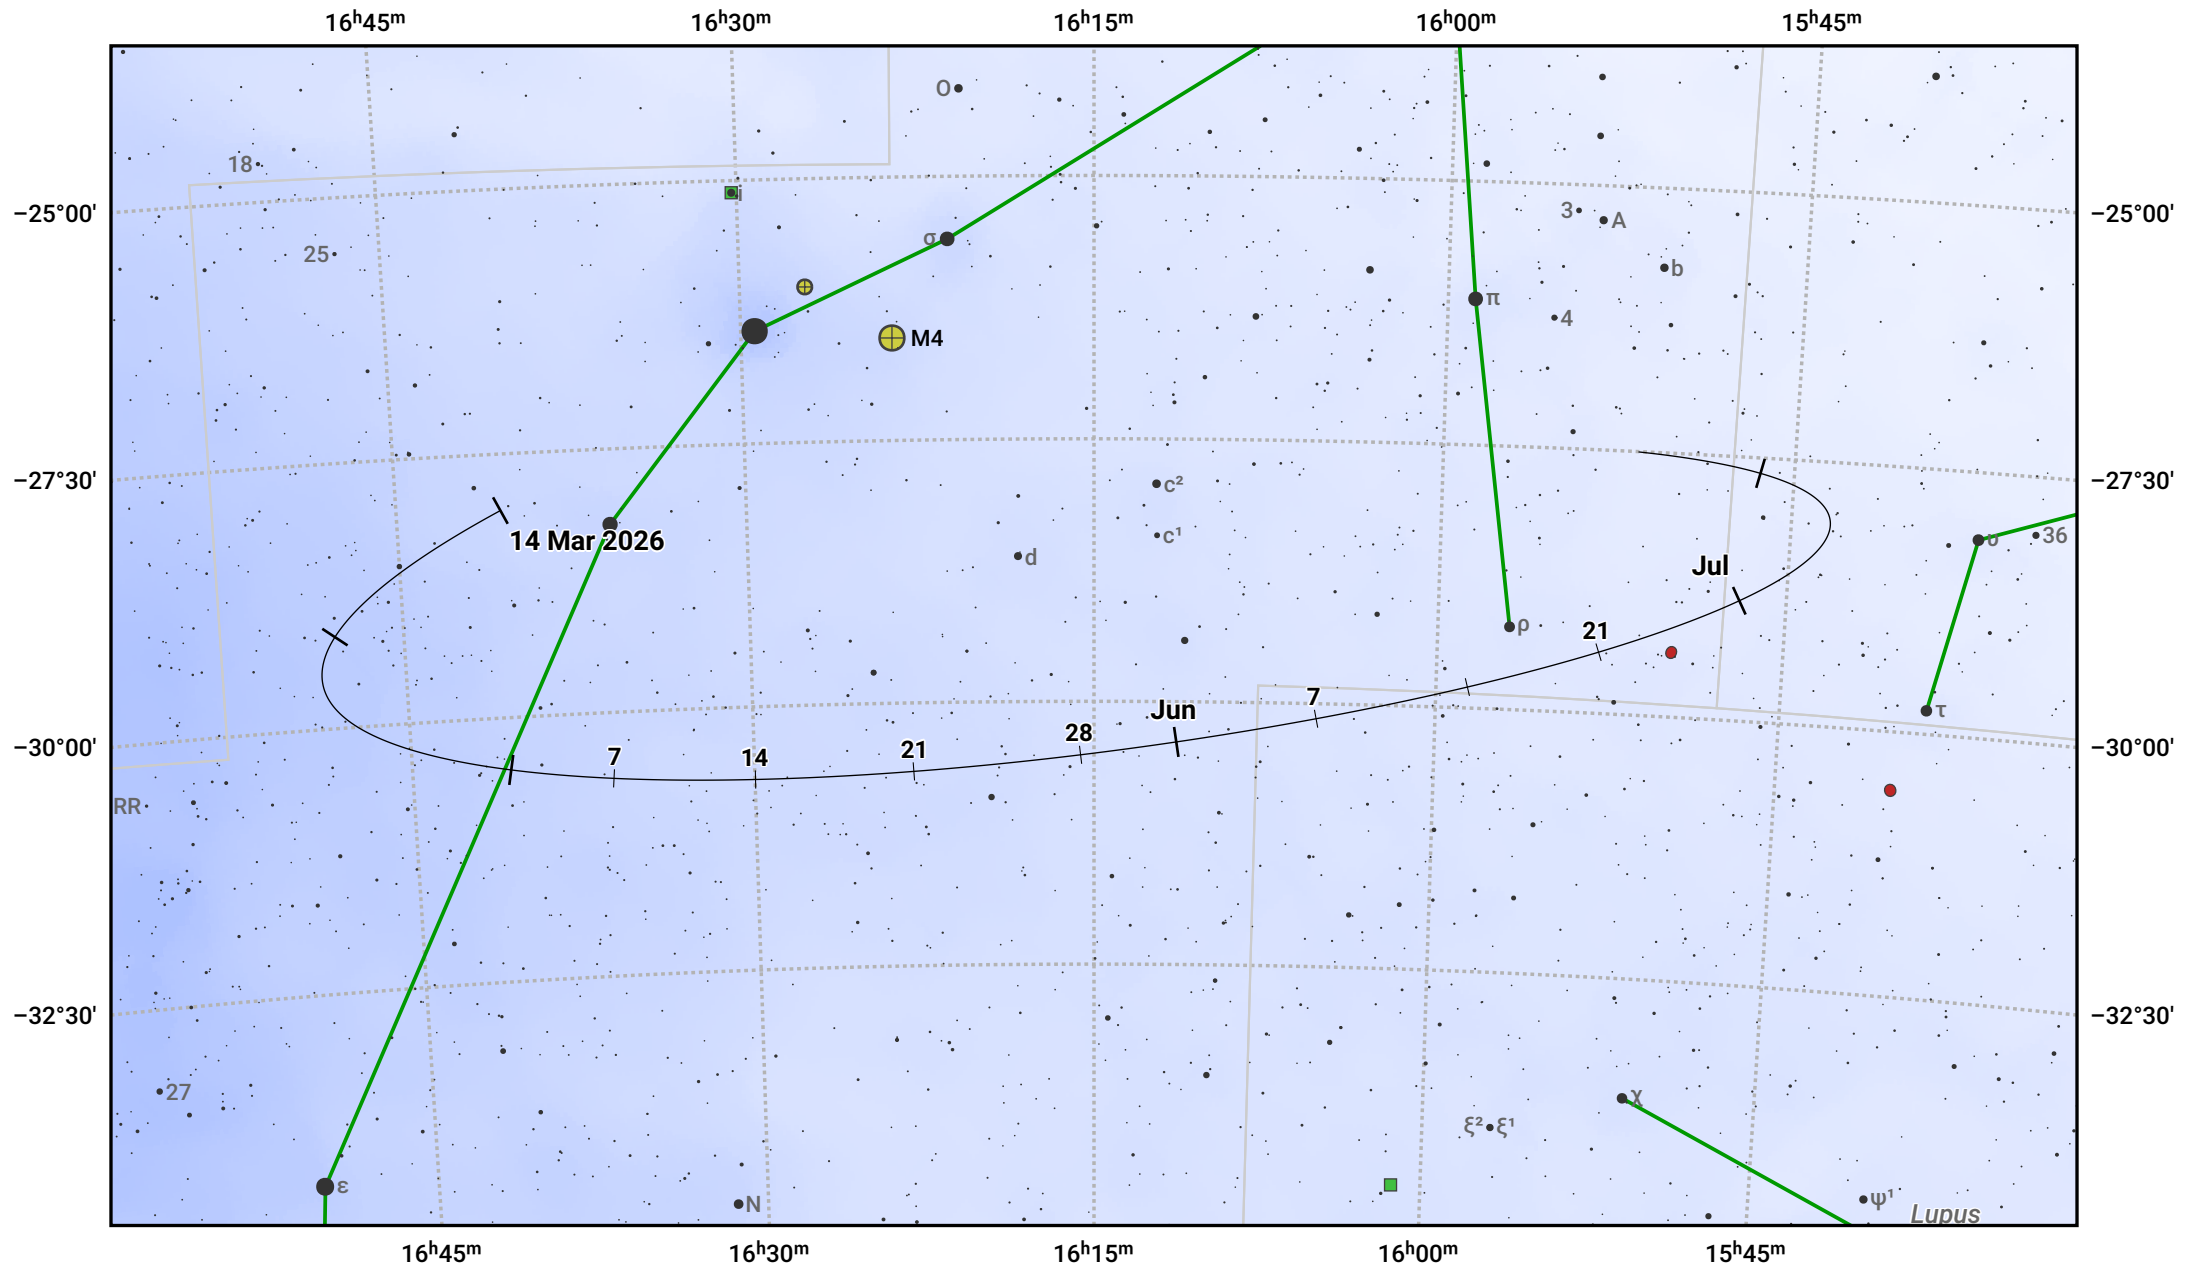

The path of Asteroid 29 Amphitrite around opposition on 28 May 2026

© Dominic Ford 2011–2024. Date markers placed at midnight UTC. Downloaded from <https://in-the-sky.org>

Magnitude scale: 10.0 9.0 8.0 7.0 6.0 5.0 4.0 3.0 2.0 1.0

— Ecliptic Plane

Galaxy Bright nebula Open cluster Globular cluster

Date	Mag
2026 Apr 1	10.8
2026 May 1	10.2
2026 May 8	10.1
2026 Jun 1	9.7
2026 Jul 1	10.3
2026 Aug 1	10.9