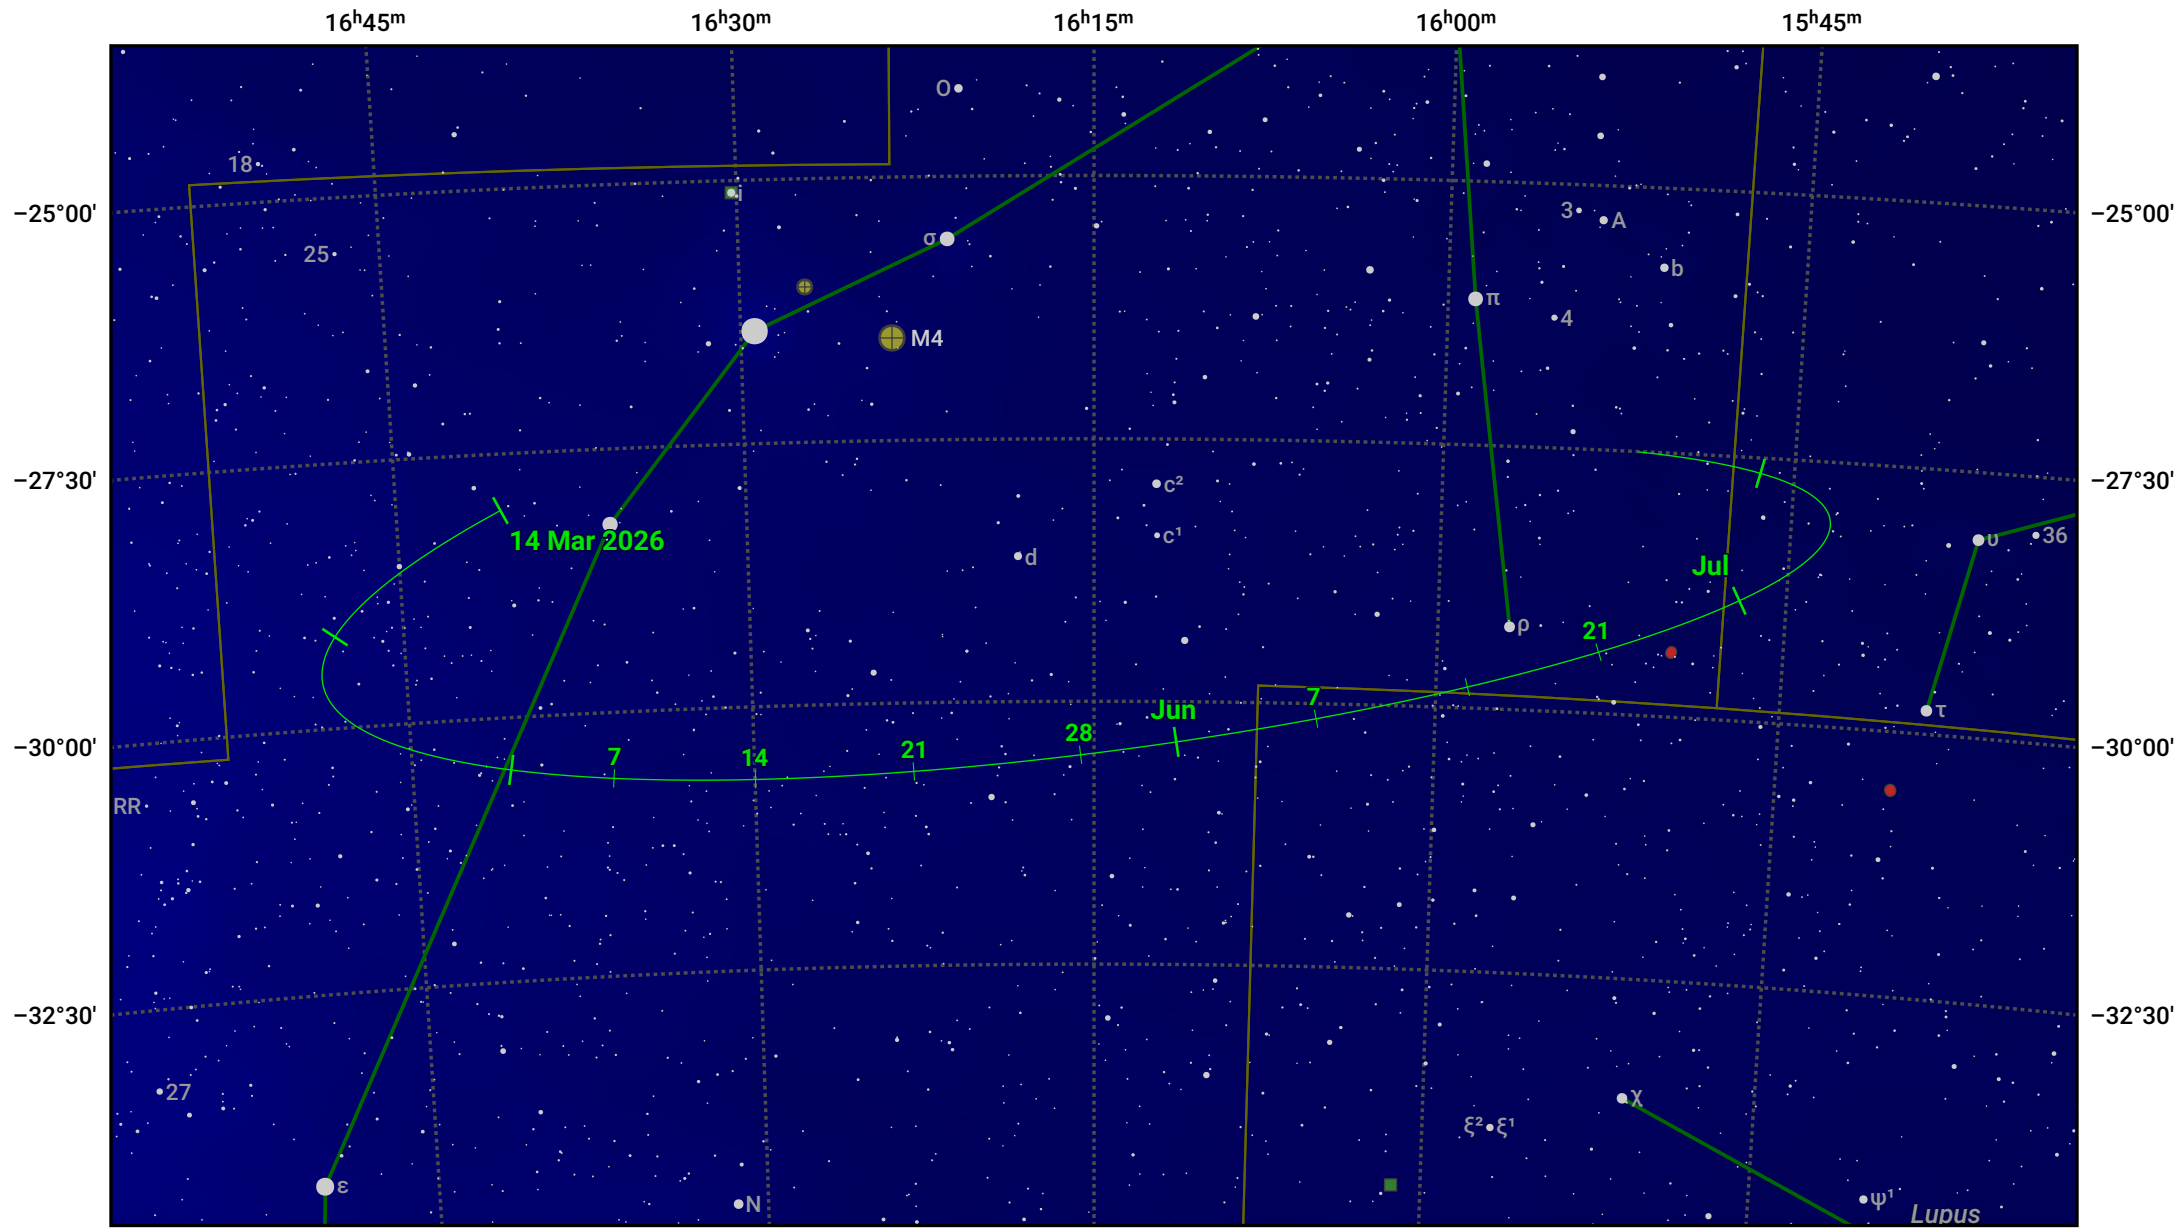

The path of Asteroid 29 Amphitrite around opposition on 28 May 2026

© Dominic Ford 2011–2024. Date markers placed at midnight UTC. Downloaded from <https://in-the-sky.org>

Magnitude scale: 10.0 9.0 8.0 7.0 6.0 5.0 4.0 3.0 2.0 1.0

— Ecliptic Plane

Galaxy Bright nebula Open cluster Globular cluster

Date	Mag
2026 Apr 1	10.8
2026 May 1	10.2
2026 May 8	10.1
2026 Jun 1	9.7
2026 Jul 1	10.3
2026 Aug 1	10.9