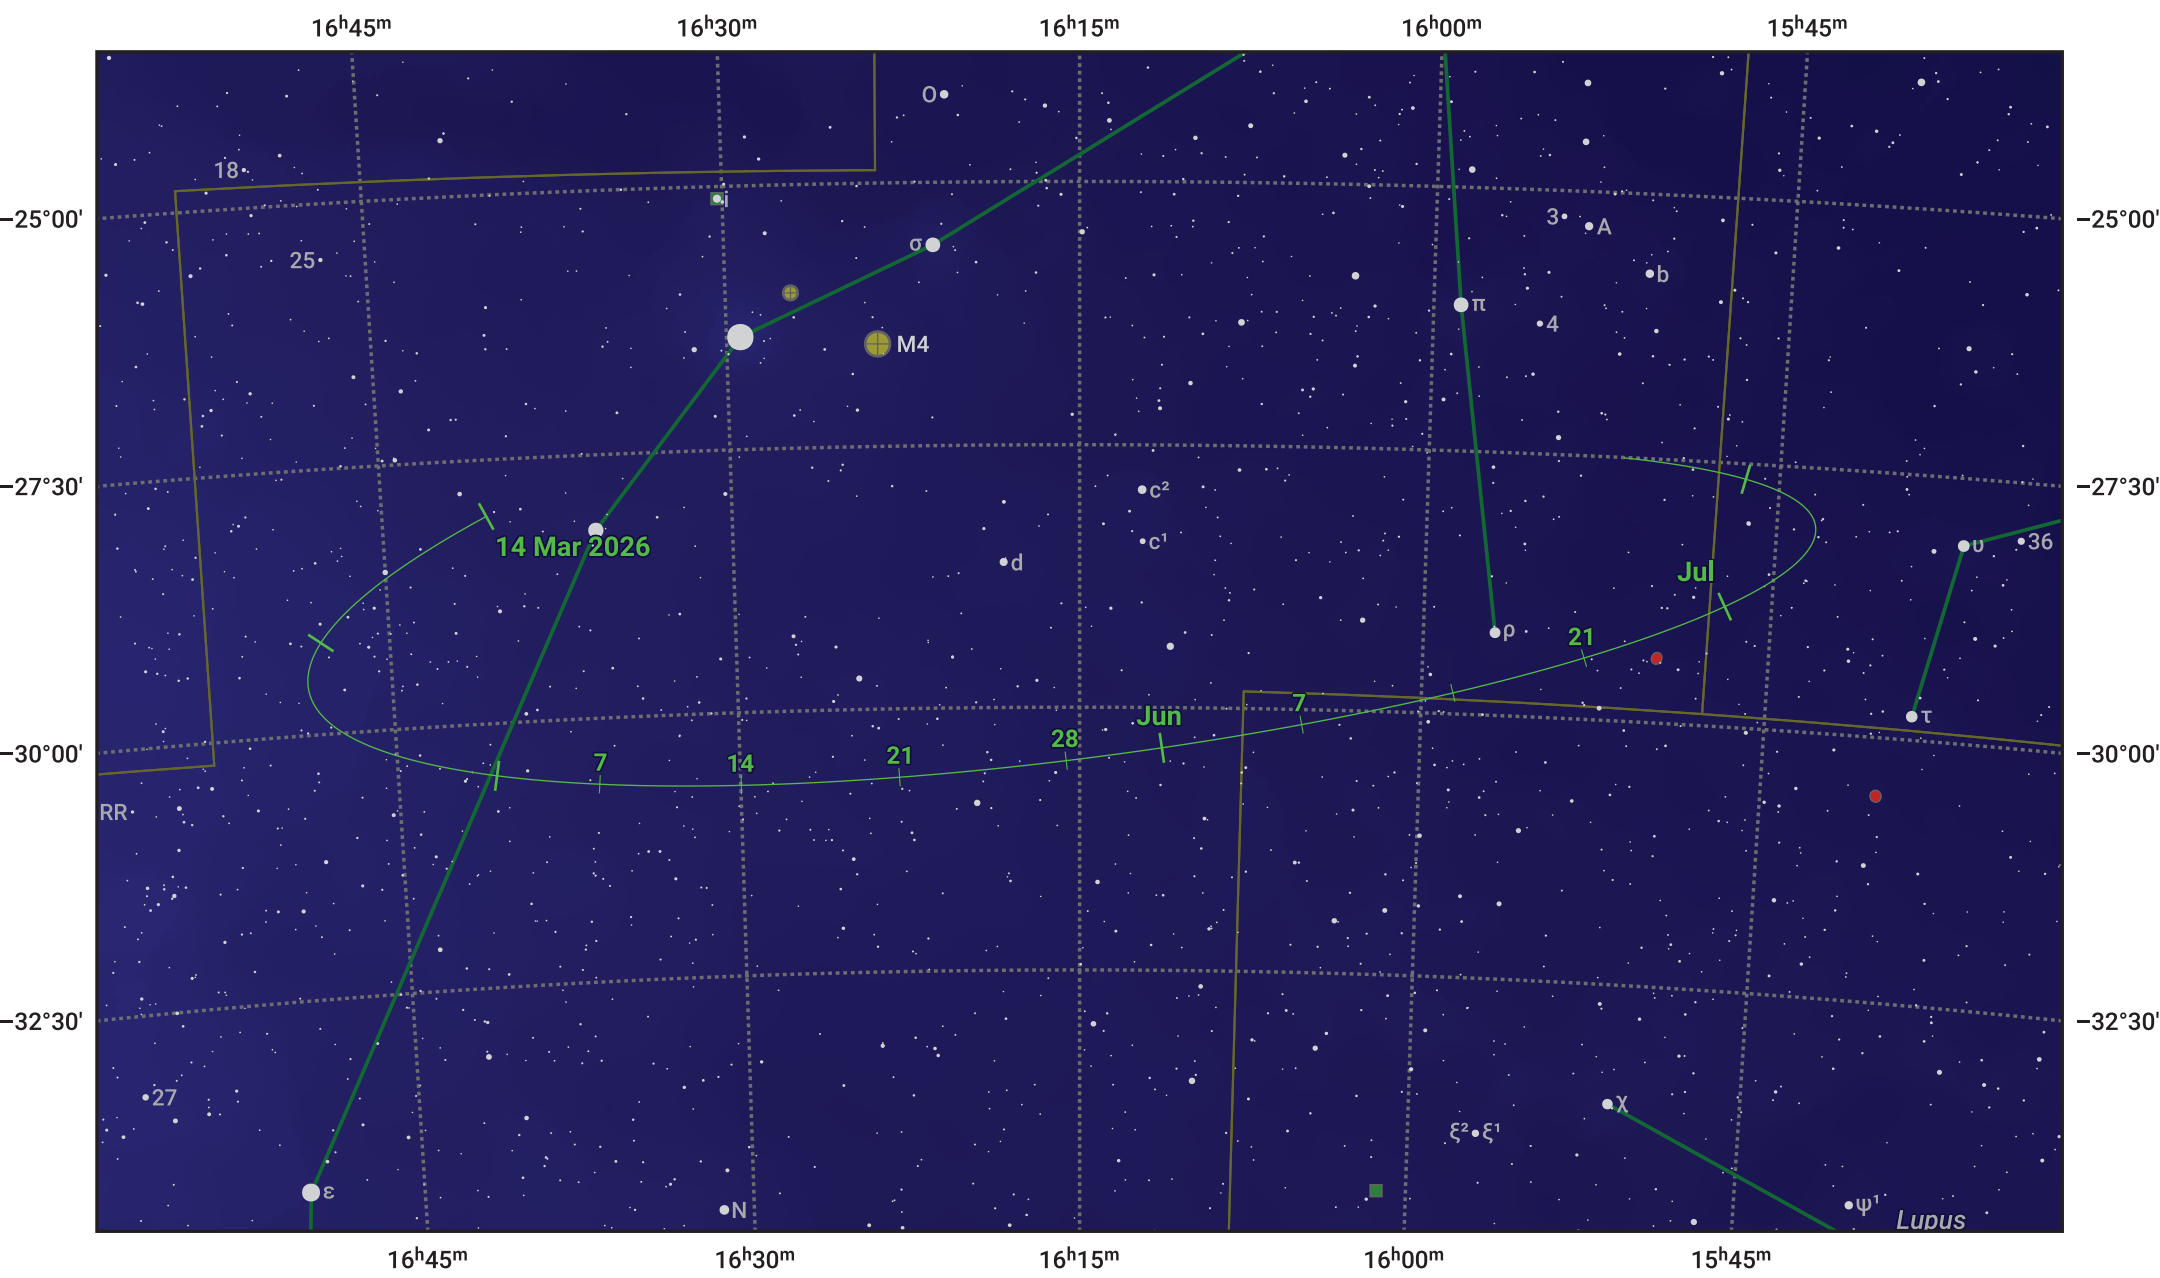

The path of Asteroid 29 Amphitrite around opposition on 28 May 2026

© Dominic Ford 2011–2024. Date markers placed at midnight UTC. Downloaded from <https://in-the-sky.org>

Magnitude scale: 10.0 9.0 8.0 7.0 6.0 5.0 4.0 3.0 2.0 1.0

— Ecliptic Plane

- Galaxy
- Bright nebula
- Open cluster
- ⊕ Globular cluster

Date	Mag
2026 Apr 1	10.8
2026 May 1	10.2
2026 May 8	10.1
2026 Jun 1	9.7
2026 Jul 1	10.3
2026 Aug 1	10.9