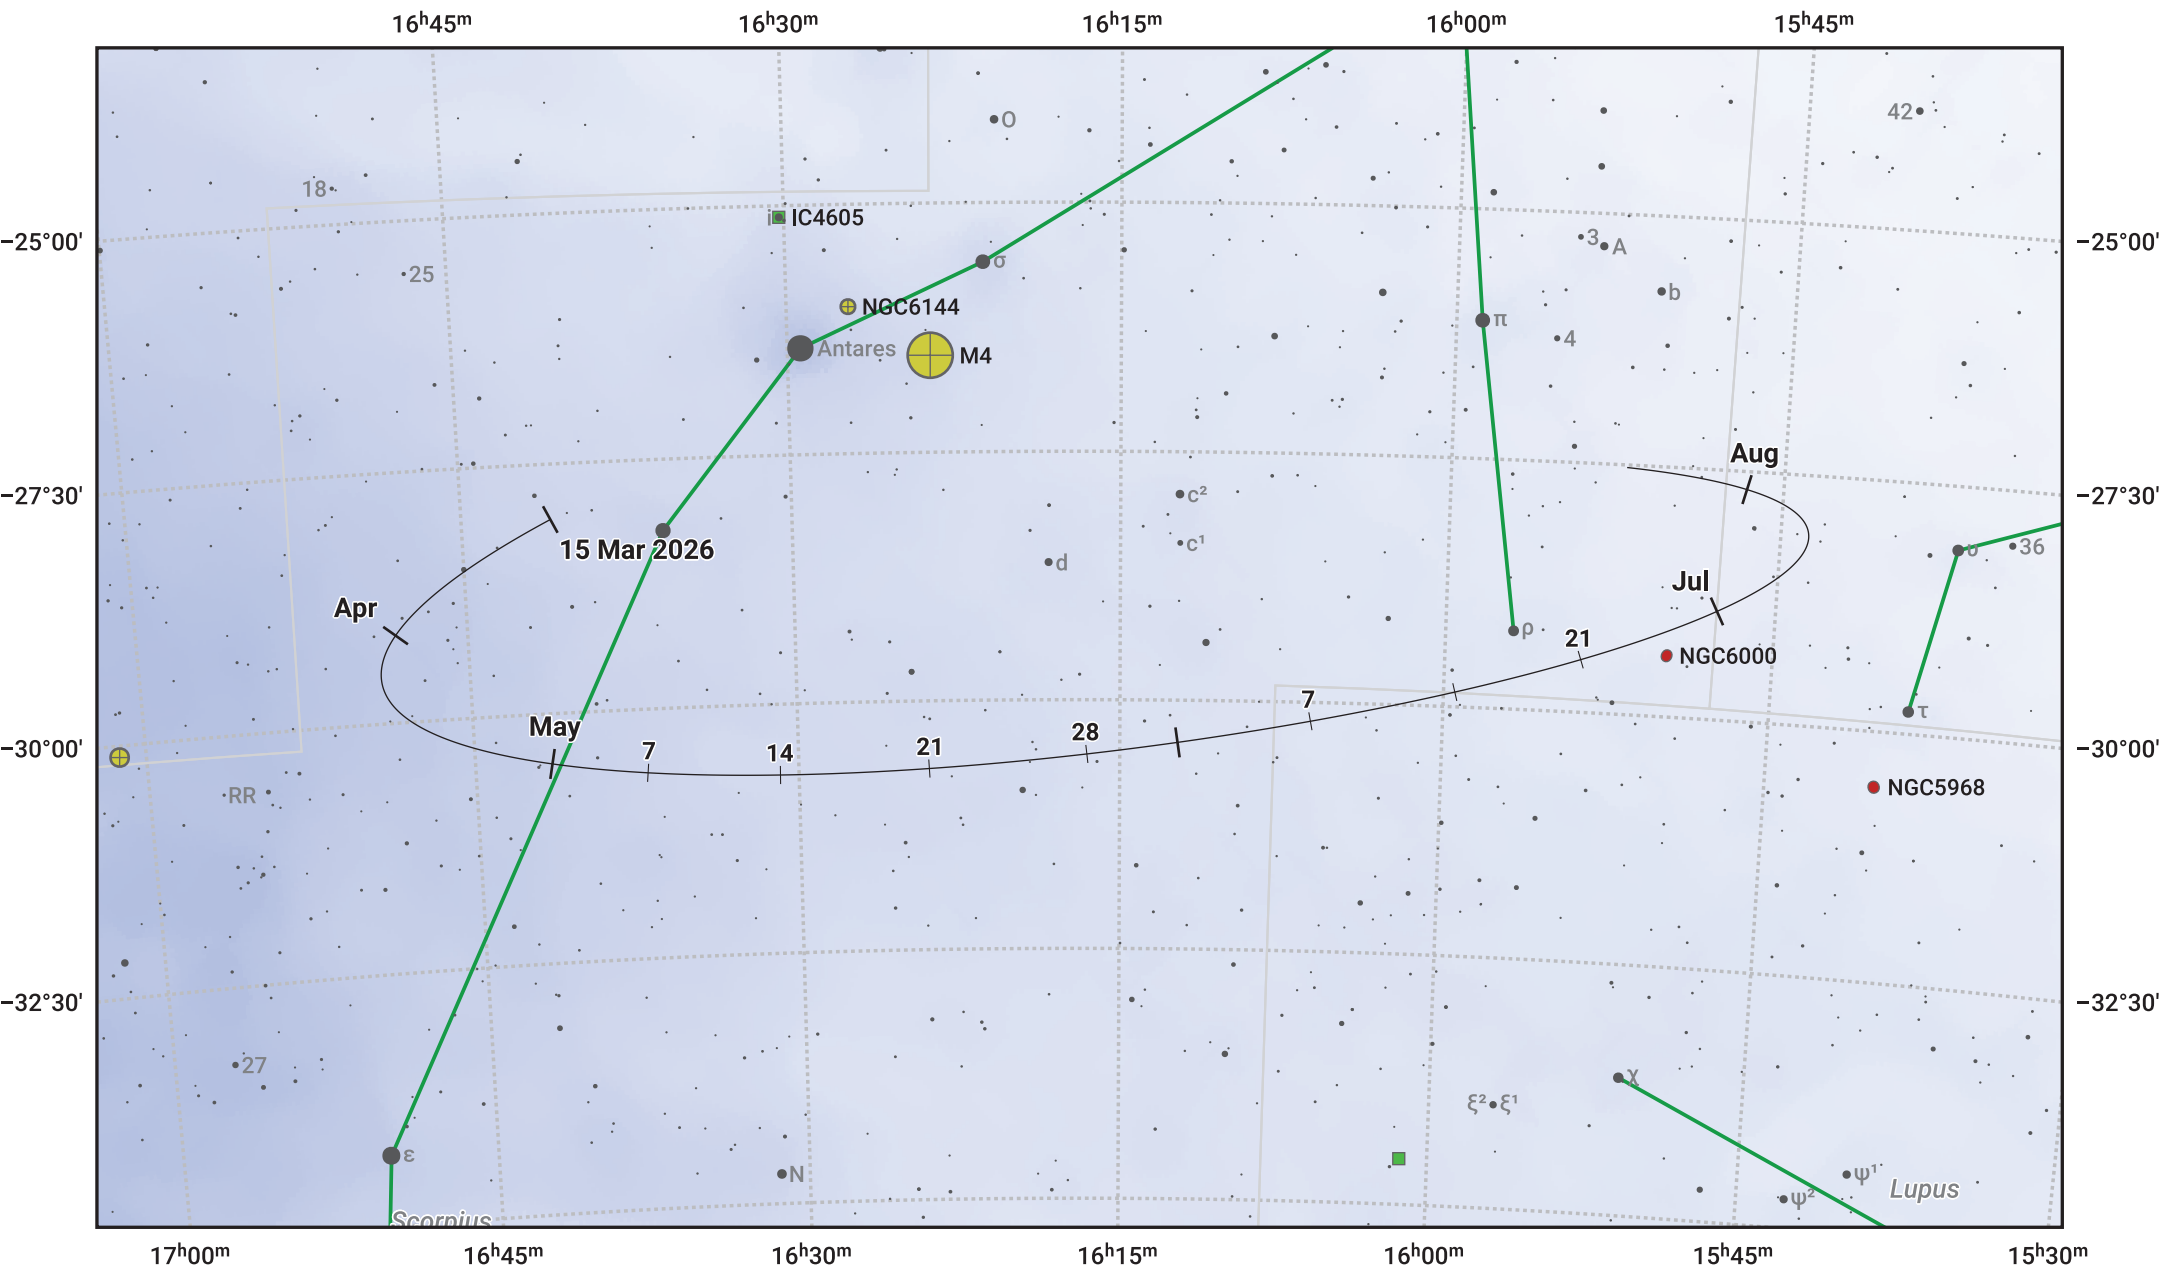

# The path of Asteroid 29 Amphitrite around opposition on 29 May 2026

© Dominic Ford 2011–2024. Date markers placed at midnight UTC. Downloaded from <https://in-the-sky.org>

Magnitude scale: 9.0 8.0 7.0 6.0 5.0 4.0 3.0 2.0 1.0

— Ecliptic Plane

Galaxy Bright nebula Open cluster Globular cluster

Date	Mag
2026 Apr 1	10.8
2026 May 1	10.2
2026 May 9	10.0
2026 Jun 1	9.7
2026 Jul 1	10.3
2026 Aug 1	10.9