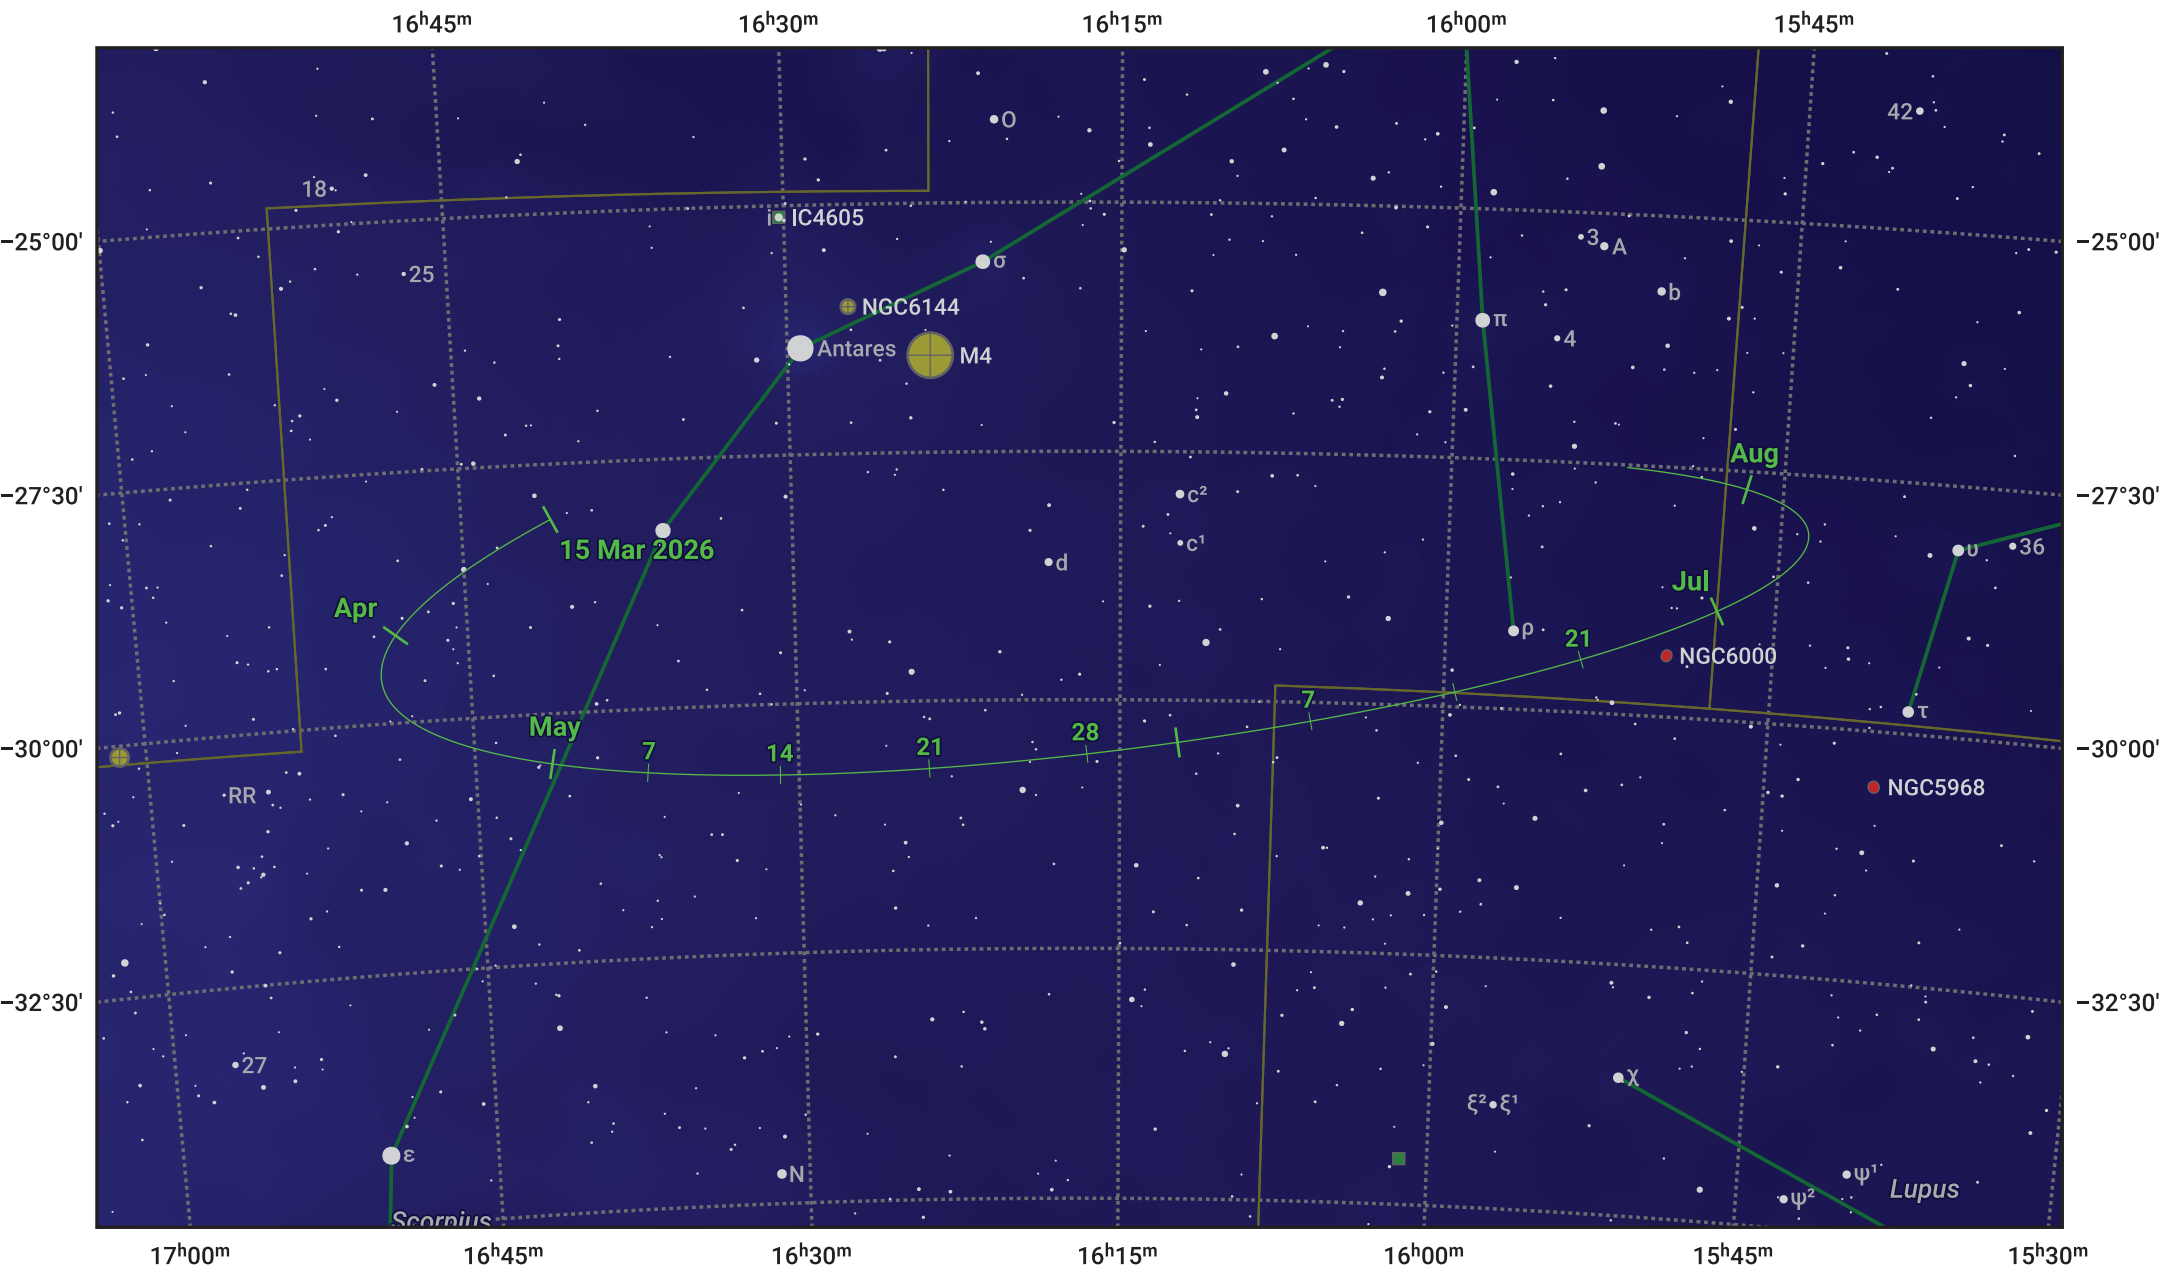

# The path of Asteroid 29 Amphitrite around opposition on 29 May 2026

© Dominic Ford 2011–2024. Date markers placed at midnight UTC. Downloaded from <https://in-the-sky.org>

Magnitude scale: 9.0 8.0 7.0 6.0 5.0 4.0 3.0 2.0 1.0

— Ecliptic Plane

Galaxy    Bright nebula    Open cluster    Globular cluster

Date	Mag
2026 Apr 1	10.8
2026 May 1	10.2
2026 May 9	10.0
2026 Jun 1	9.7
2026 Jul 1	10.3
2026 Aug 1	10.9