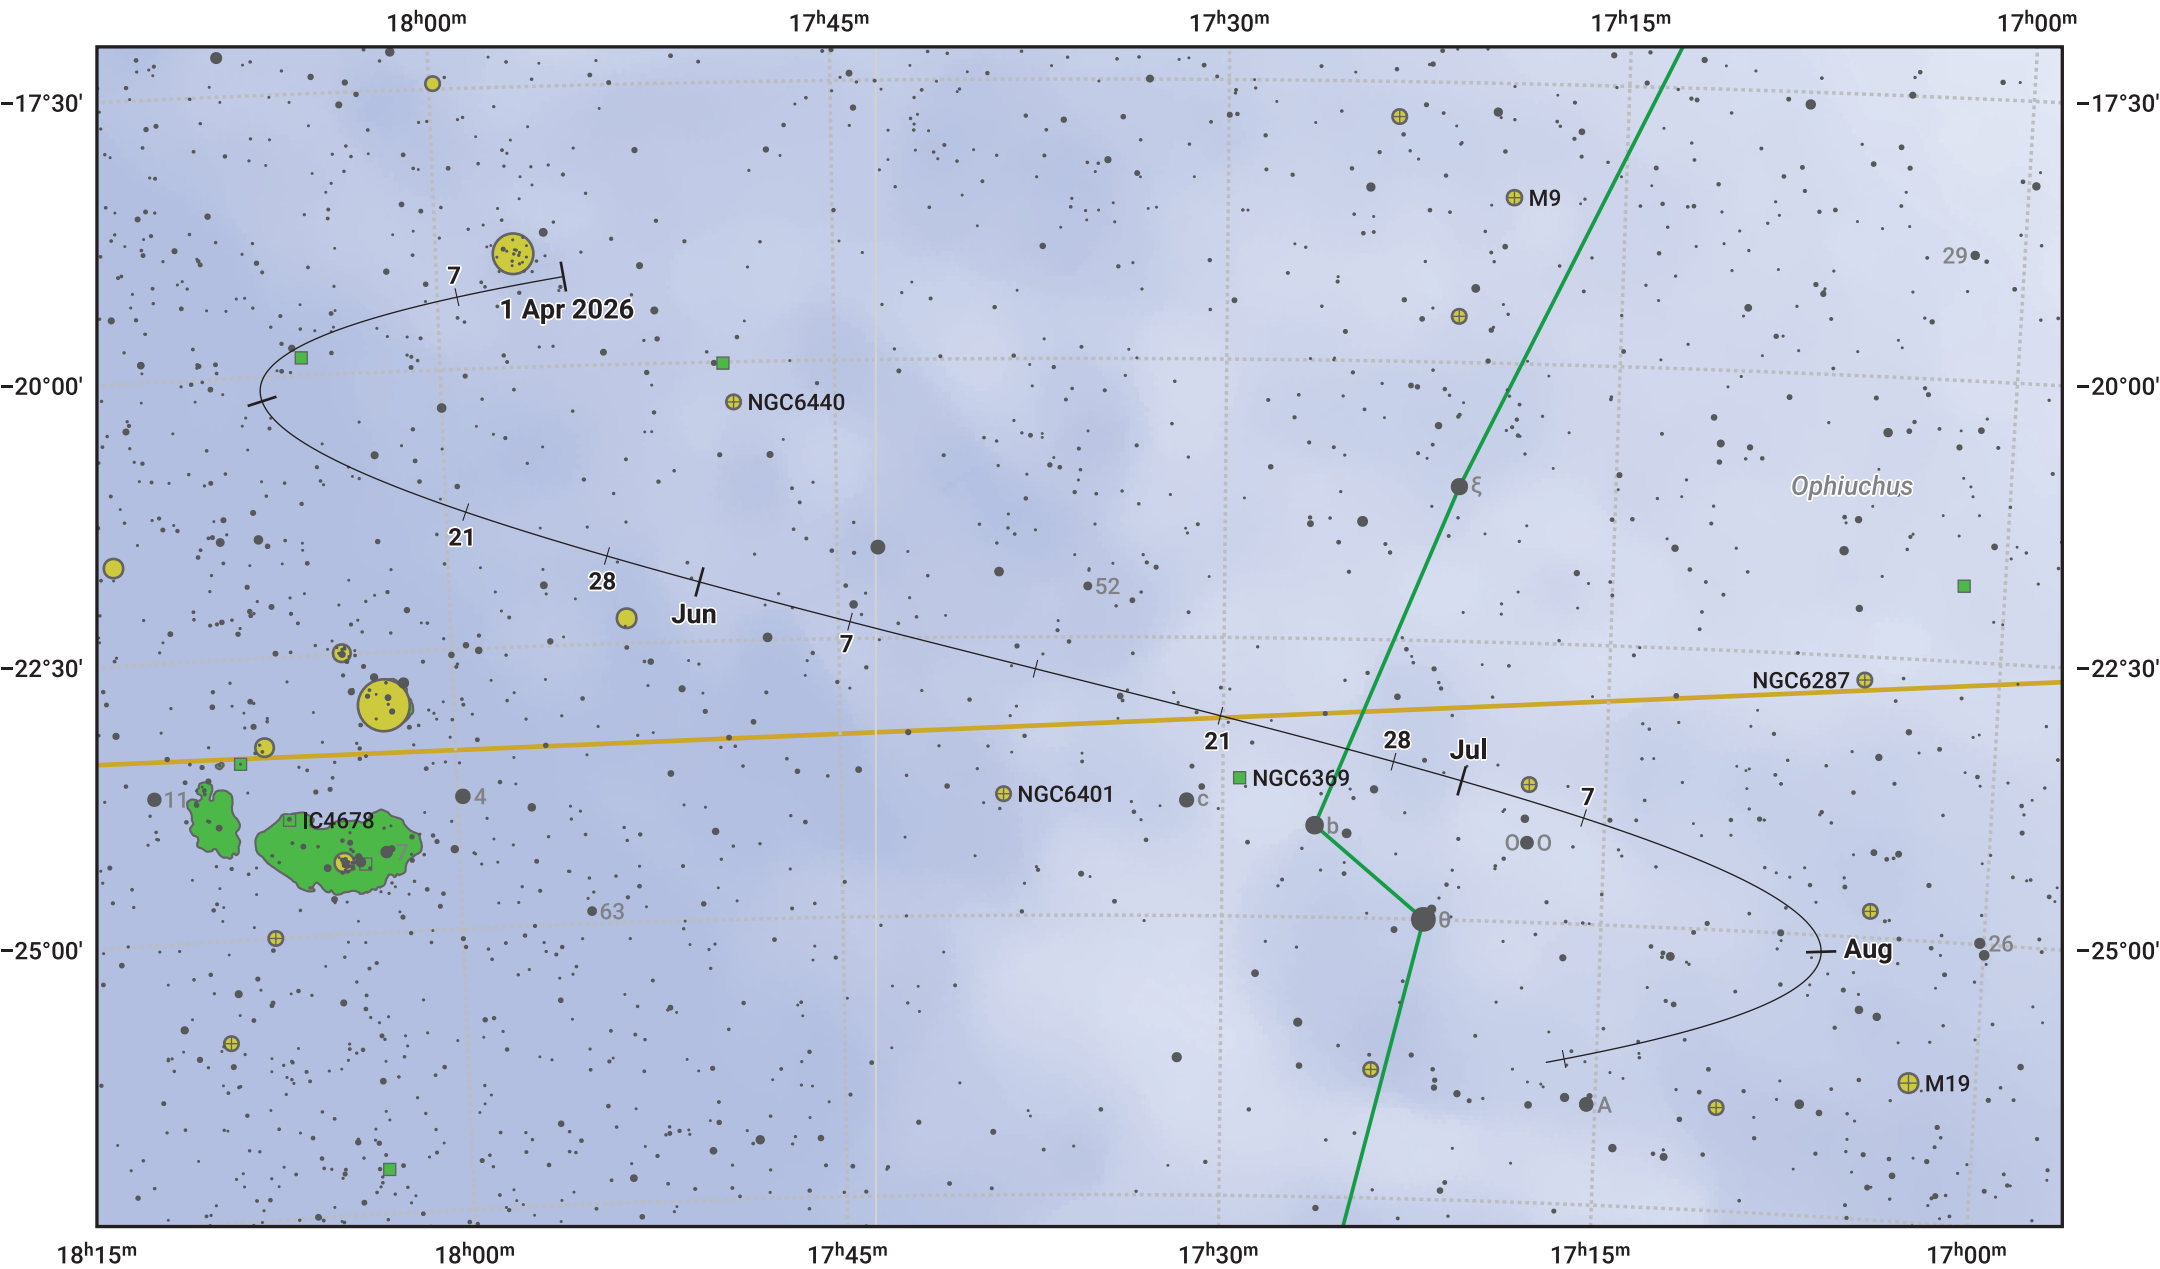

# The path of Asteroid 14 Irene around opposition on 15 Jun 2026

© Dominic Ford 2011–2024. Date markers placed at midnight UTC. Downloaded from <https://in-the-sky.org>

Magnitude scale: 10.0 9.0 8.0 7.0 6.0 5.0 4.0 3.0

— Ecliptic Plane

Galaxy    Bright nebula    Open cluster    Globular cluster

Date	Mag	Phase
2026 Apr 1	10.9	95%
2026 May 1	10.4	97%
2026 May 27	9.9	99%
2026 Jun 1	9.8	100%
2026 Jul 1	9.9	100%
2026 Aug 1	10.8	98%
2026 Aug 8	10.9	97%