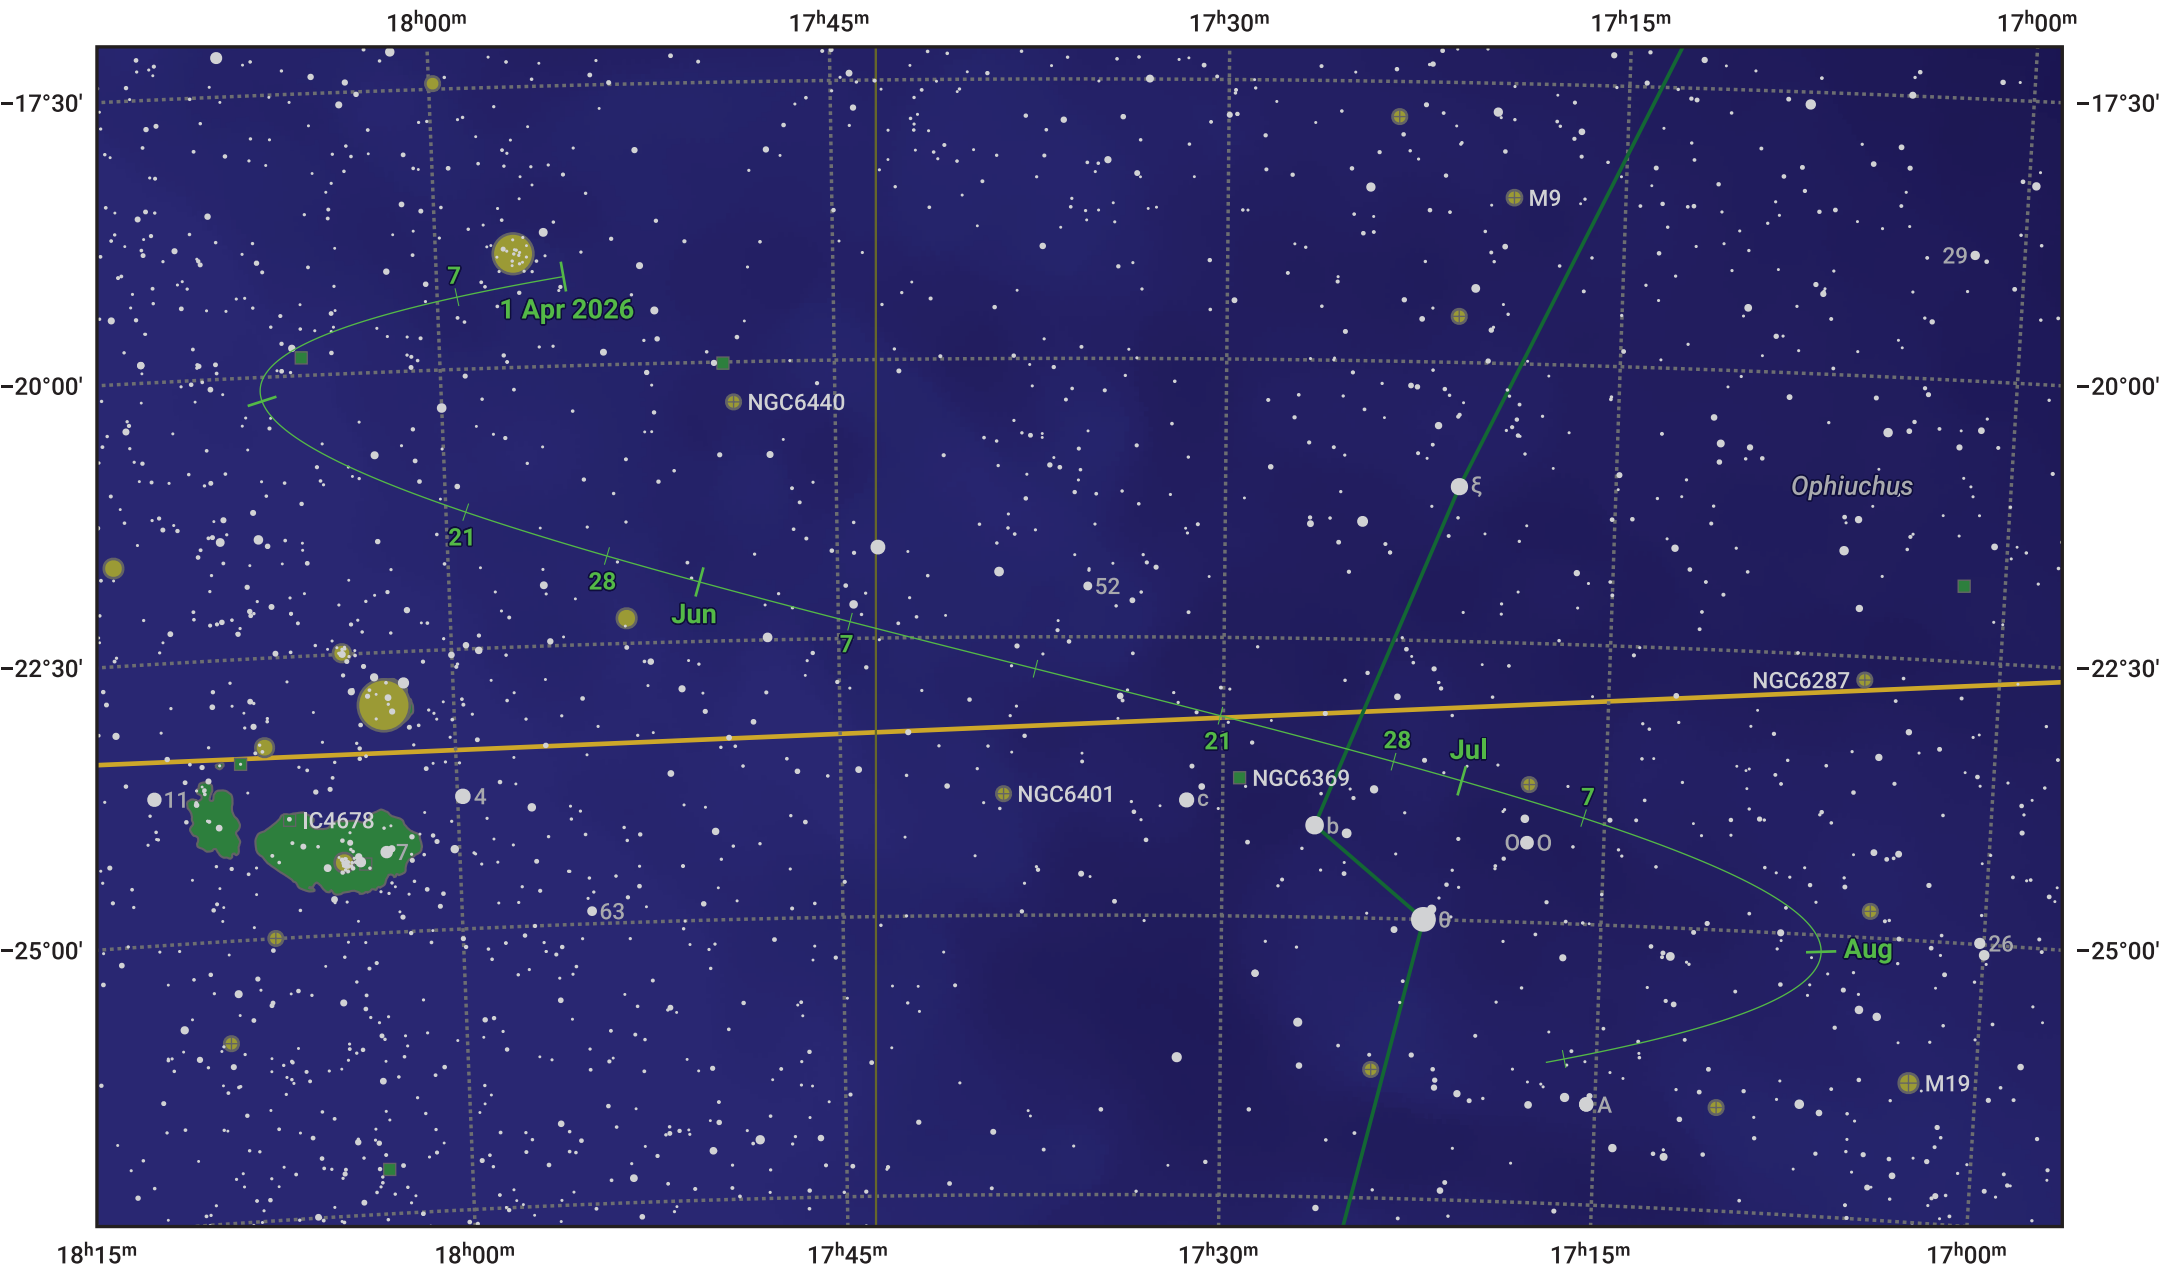

# The path of Asteroid 14 Irene around opposition on 15 Jun 2026

© Dominic Ford 2011–2024. Date markers placed at midnight UTC. Downloaded from <https://in-the-sky.org>

Magnitude scale: ● 10.0 ● 9.0 ● 8.0 ● 7.0 ● 6.0 ● 5.0 ● 4.0 ● 3.0

— Ecliptic Plane

● Galaxy    ■ Bright nebula    ● Open cluster    ● Globular cluster

Date	Mag	Phase
2026 Apr 1	10.9	95%
2026 May 1	10.4	97%
2026 May 27	9.9	99%
2026 Jun 1	9.8	100%
2026 Jul 1	9.9	100%
2026 Aug 1	10.8	98%
2026 Aug 8	10.9	97%