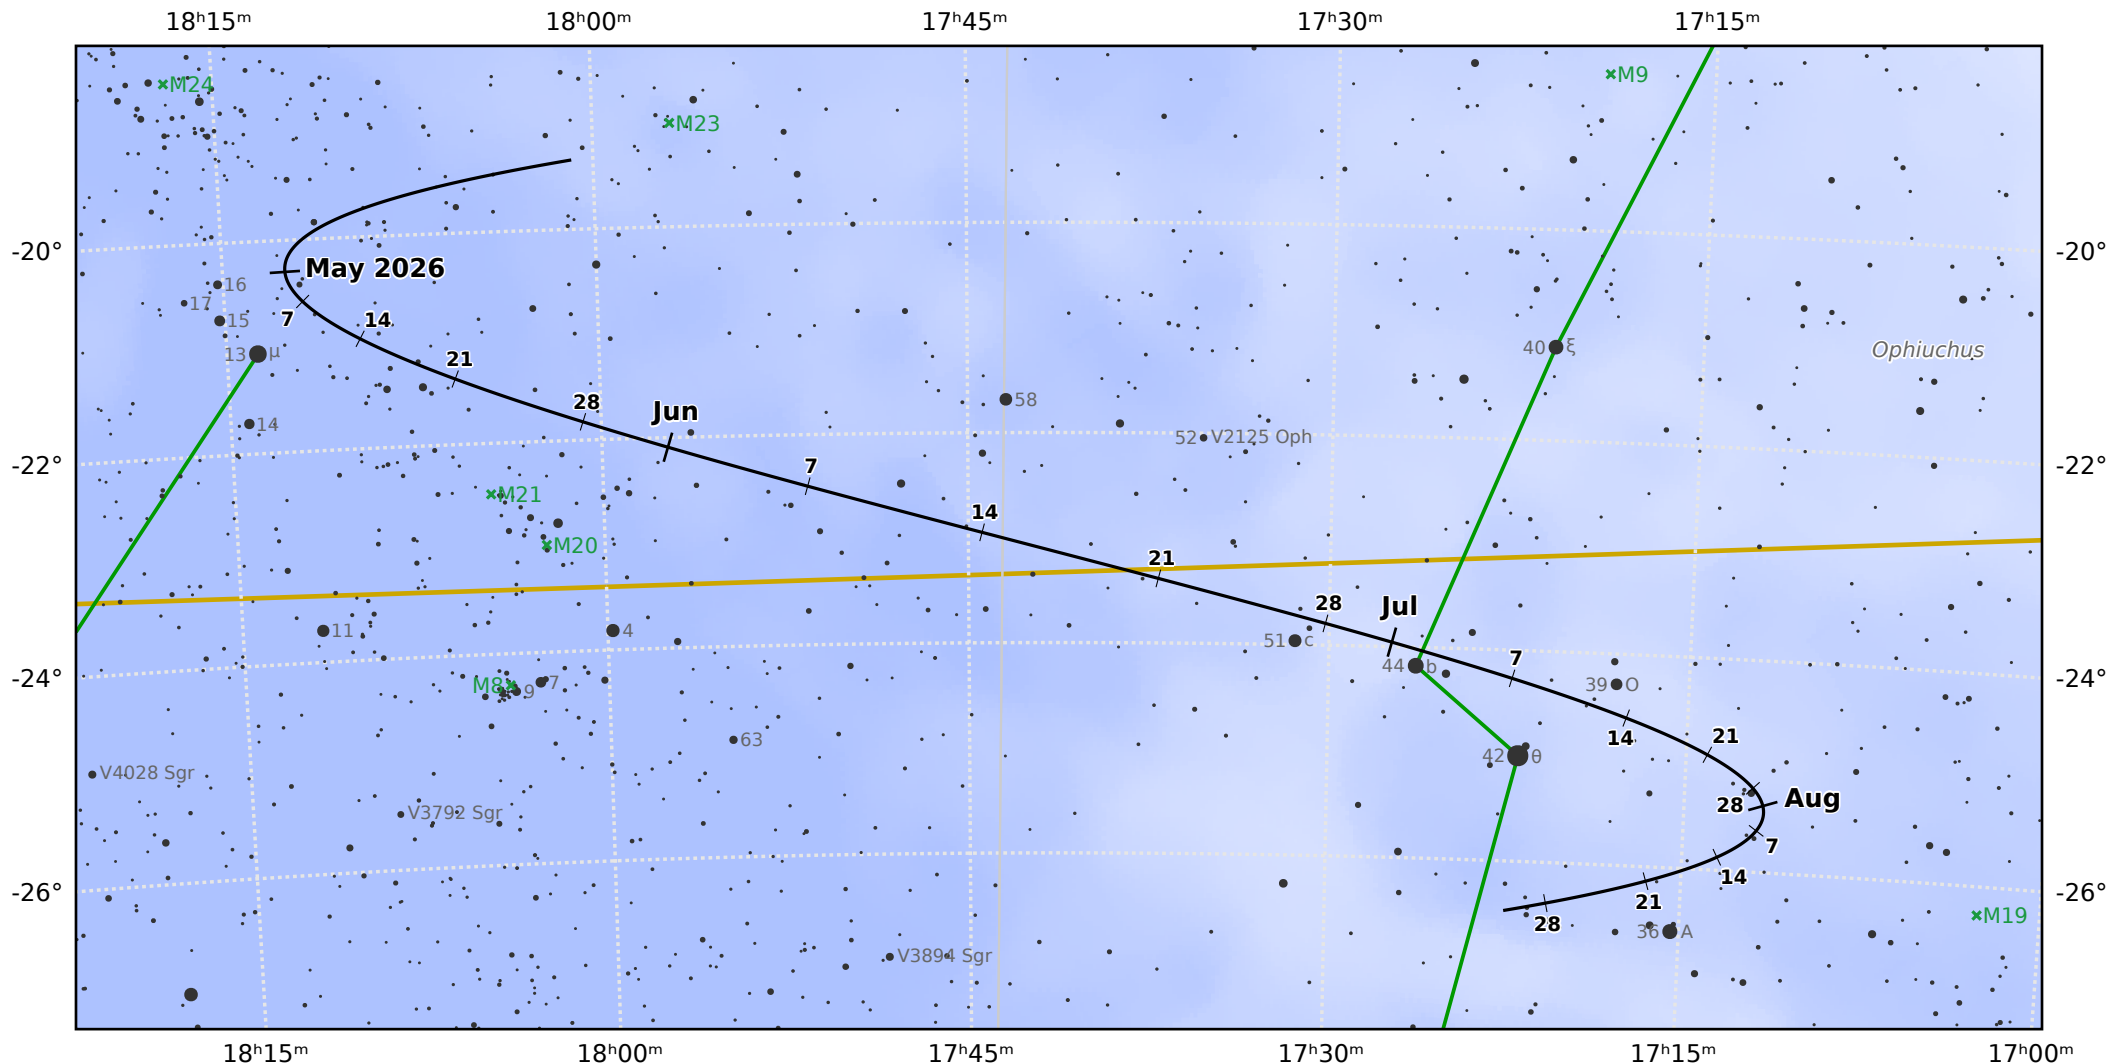

The path of Asteroid 14 Irene around opposition on 17 Jun 2026

© Dominic Ford 2011-2021. Downloaded from <https://in-the-sky.org>

Magnitude scale: 9.5 9.0 8.5 8.0 7.5 7.0 6.5 6.0 5.5 5.0 4.5 4.0 3.5 3.0

— Ecliptic Plane