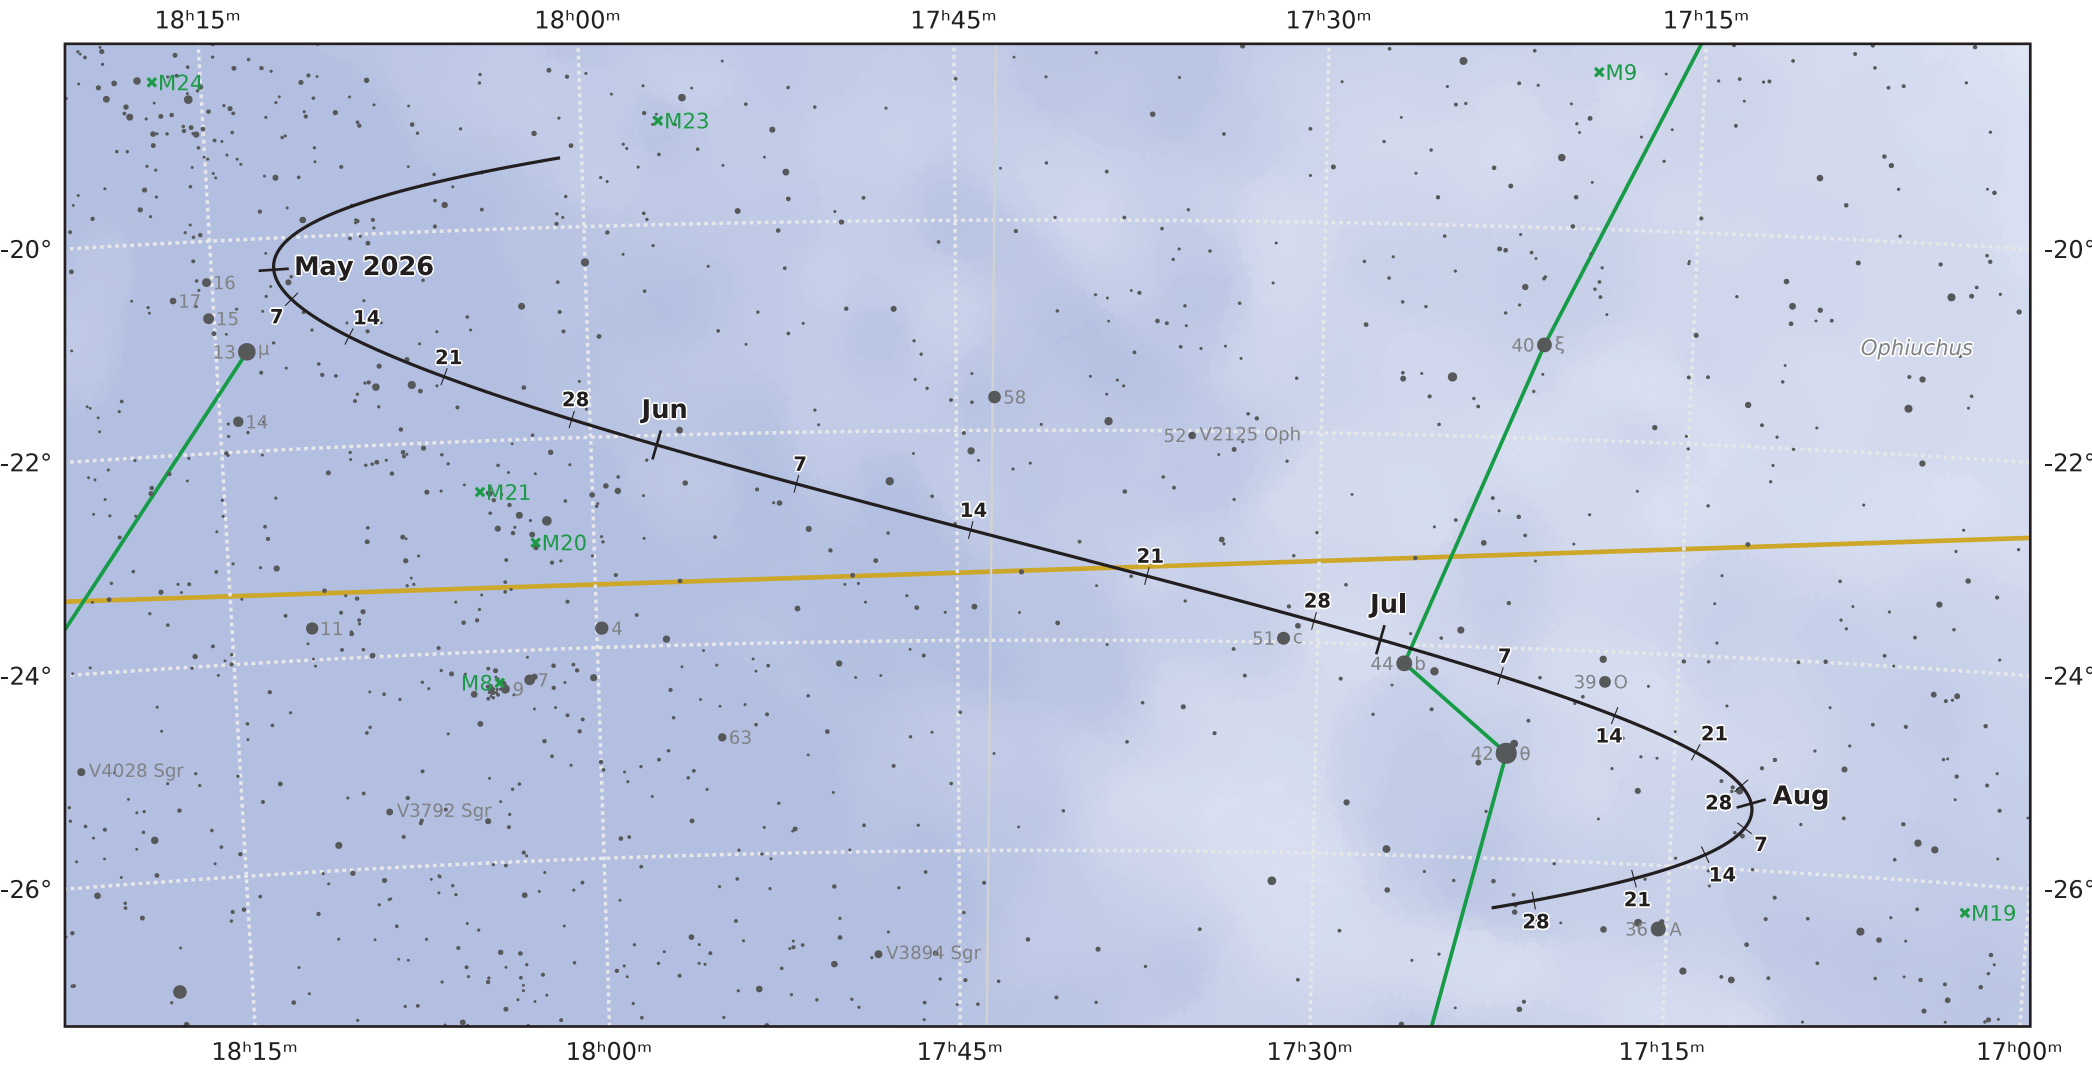

The path of Asteroid 14 Irene around opposition on 17 Jun 2026

© Dominic Ford 2011-2021. Downloaded from <https://in-the-sky.org>

Magnitude scale: ● -9.5 ● -9.0 ● -8.5 ● -8.0 ● -7.5 ● -7.0 ● -6.5 ● -6.0 ● -5.5 ● -5.0 ● -4.5 ● -4.0 ● -3.5 ● -3.0

— Ecliptic Plane