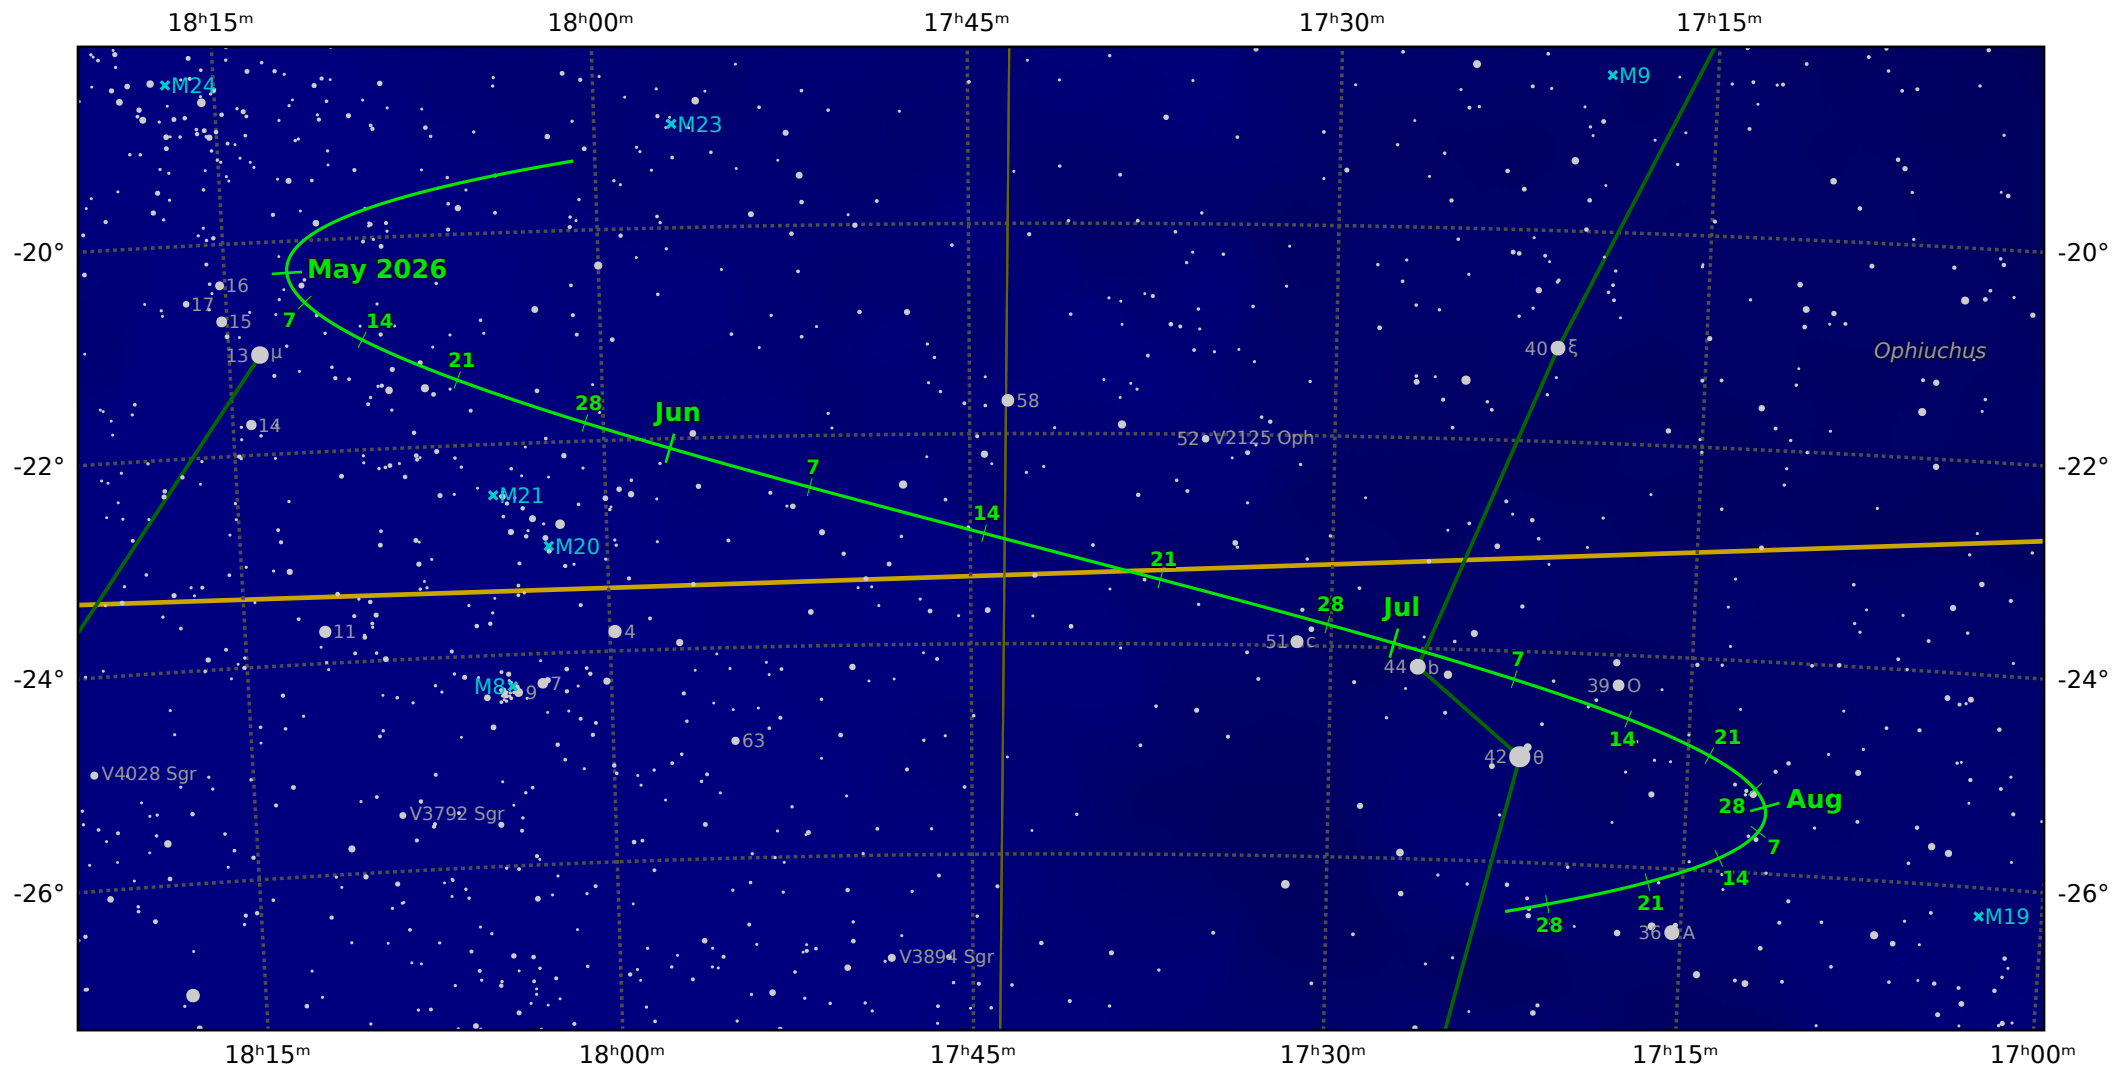

The path of Asteroid 14 Irene around opposition on 17 Jun 2026

© Dominic Ford 2011-2021. Downloaded from <https://in-the-sky.org>

Magnitude scale: ● -9.5 ● -9.0 ● -8.5 ● -8.0 ● -7.5 ● -7.0 ● -6.5 ● -6.0 ● -5.5 ● -5.0 ● -4.5 ● -4.0 ● -3.5 ● -3.0

— Ecliptic Plane