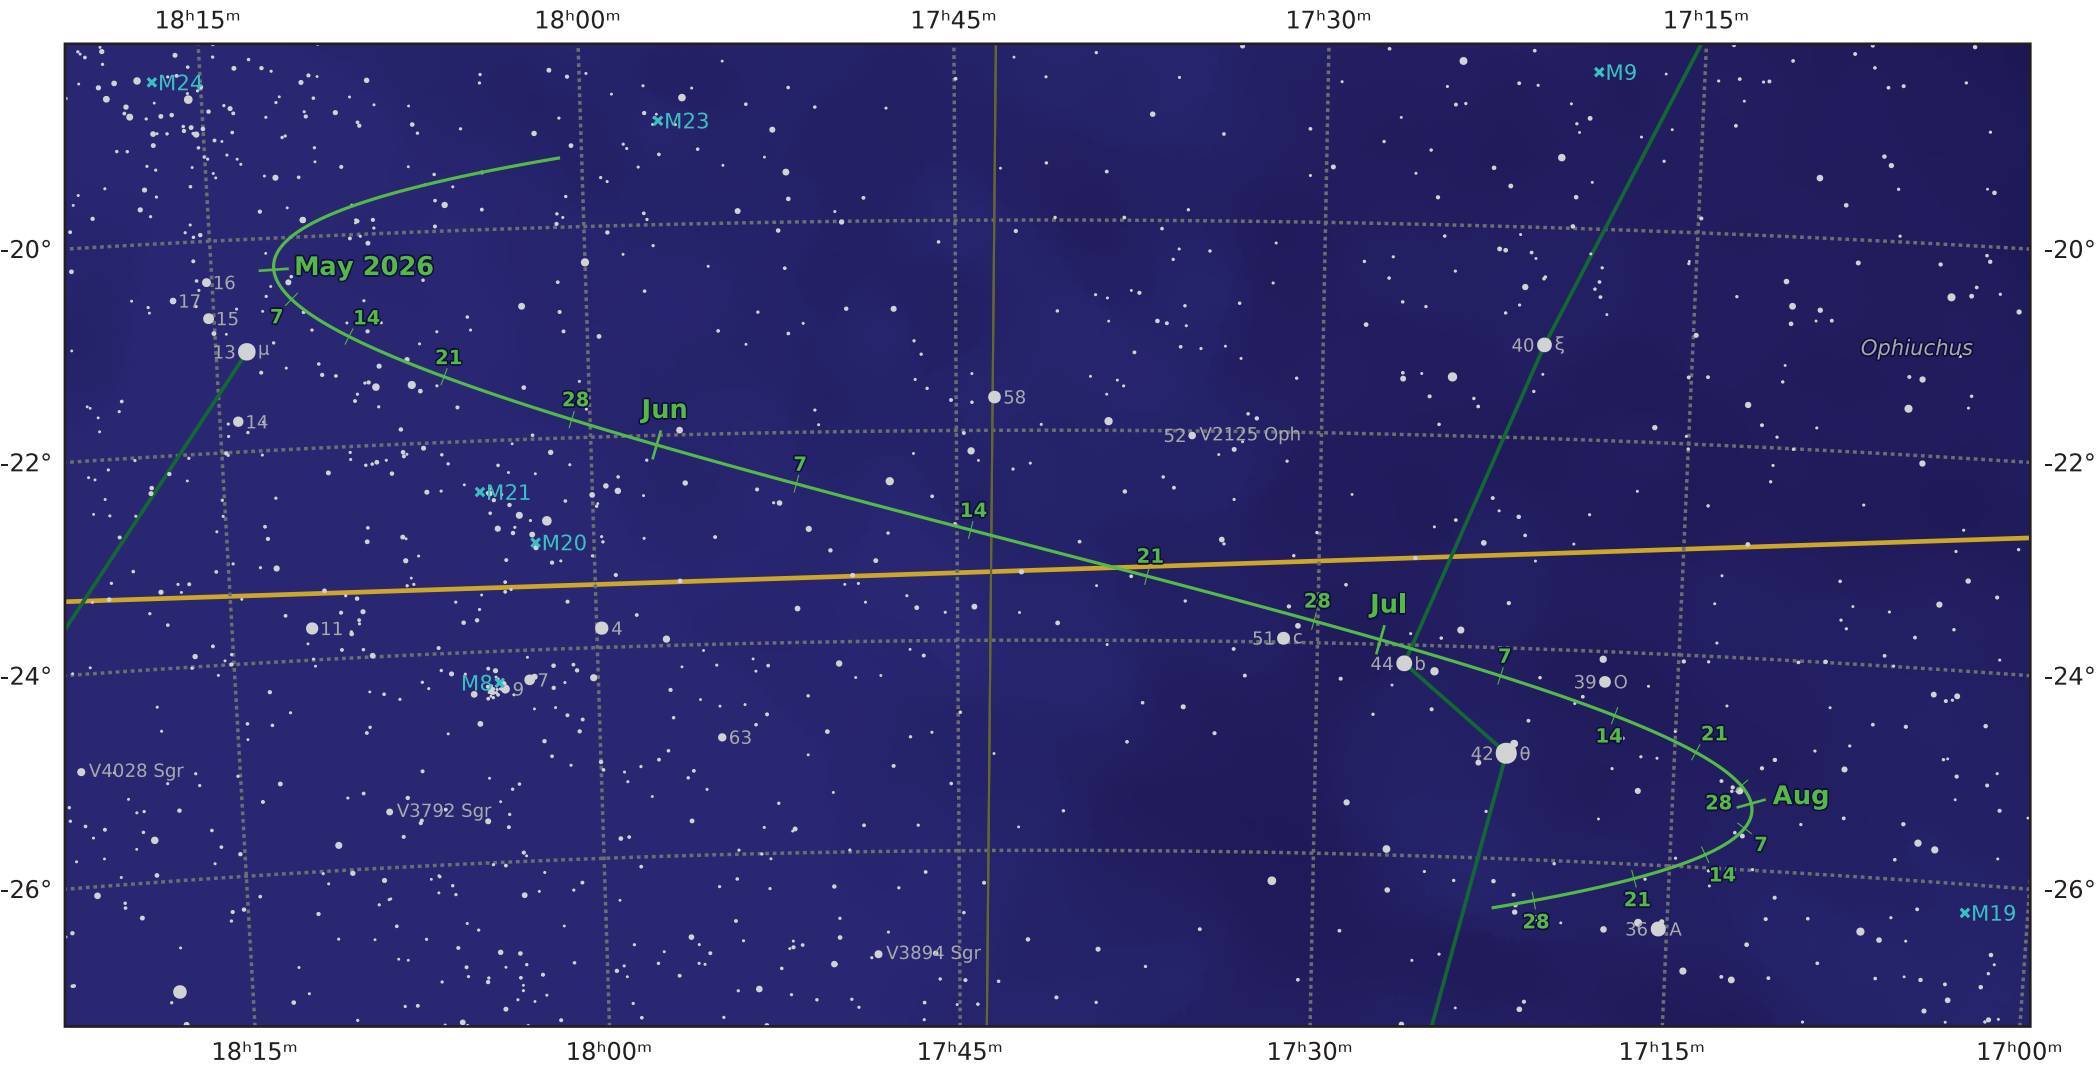

The path of Asteroid 14 Irene around opposition on 17 Jun 2026

© Dominic Ford 2011-2021. Downloaded from <https://in-the-sky.org>

Magnitude scale: ● -9.5 ● -9.0 ● -8.5 ● -8.0 ● -7.5 ● -7.0 ● -6.5 ● -6.0 ● -5.5 ● -5.0 ● -4.5 ● -4.0 ● -3.5 ● -3.0

— Ecliptic Plane