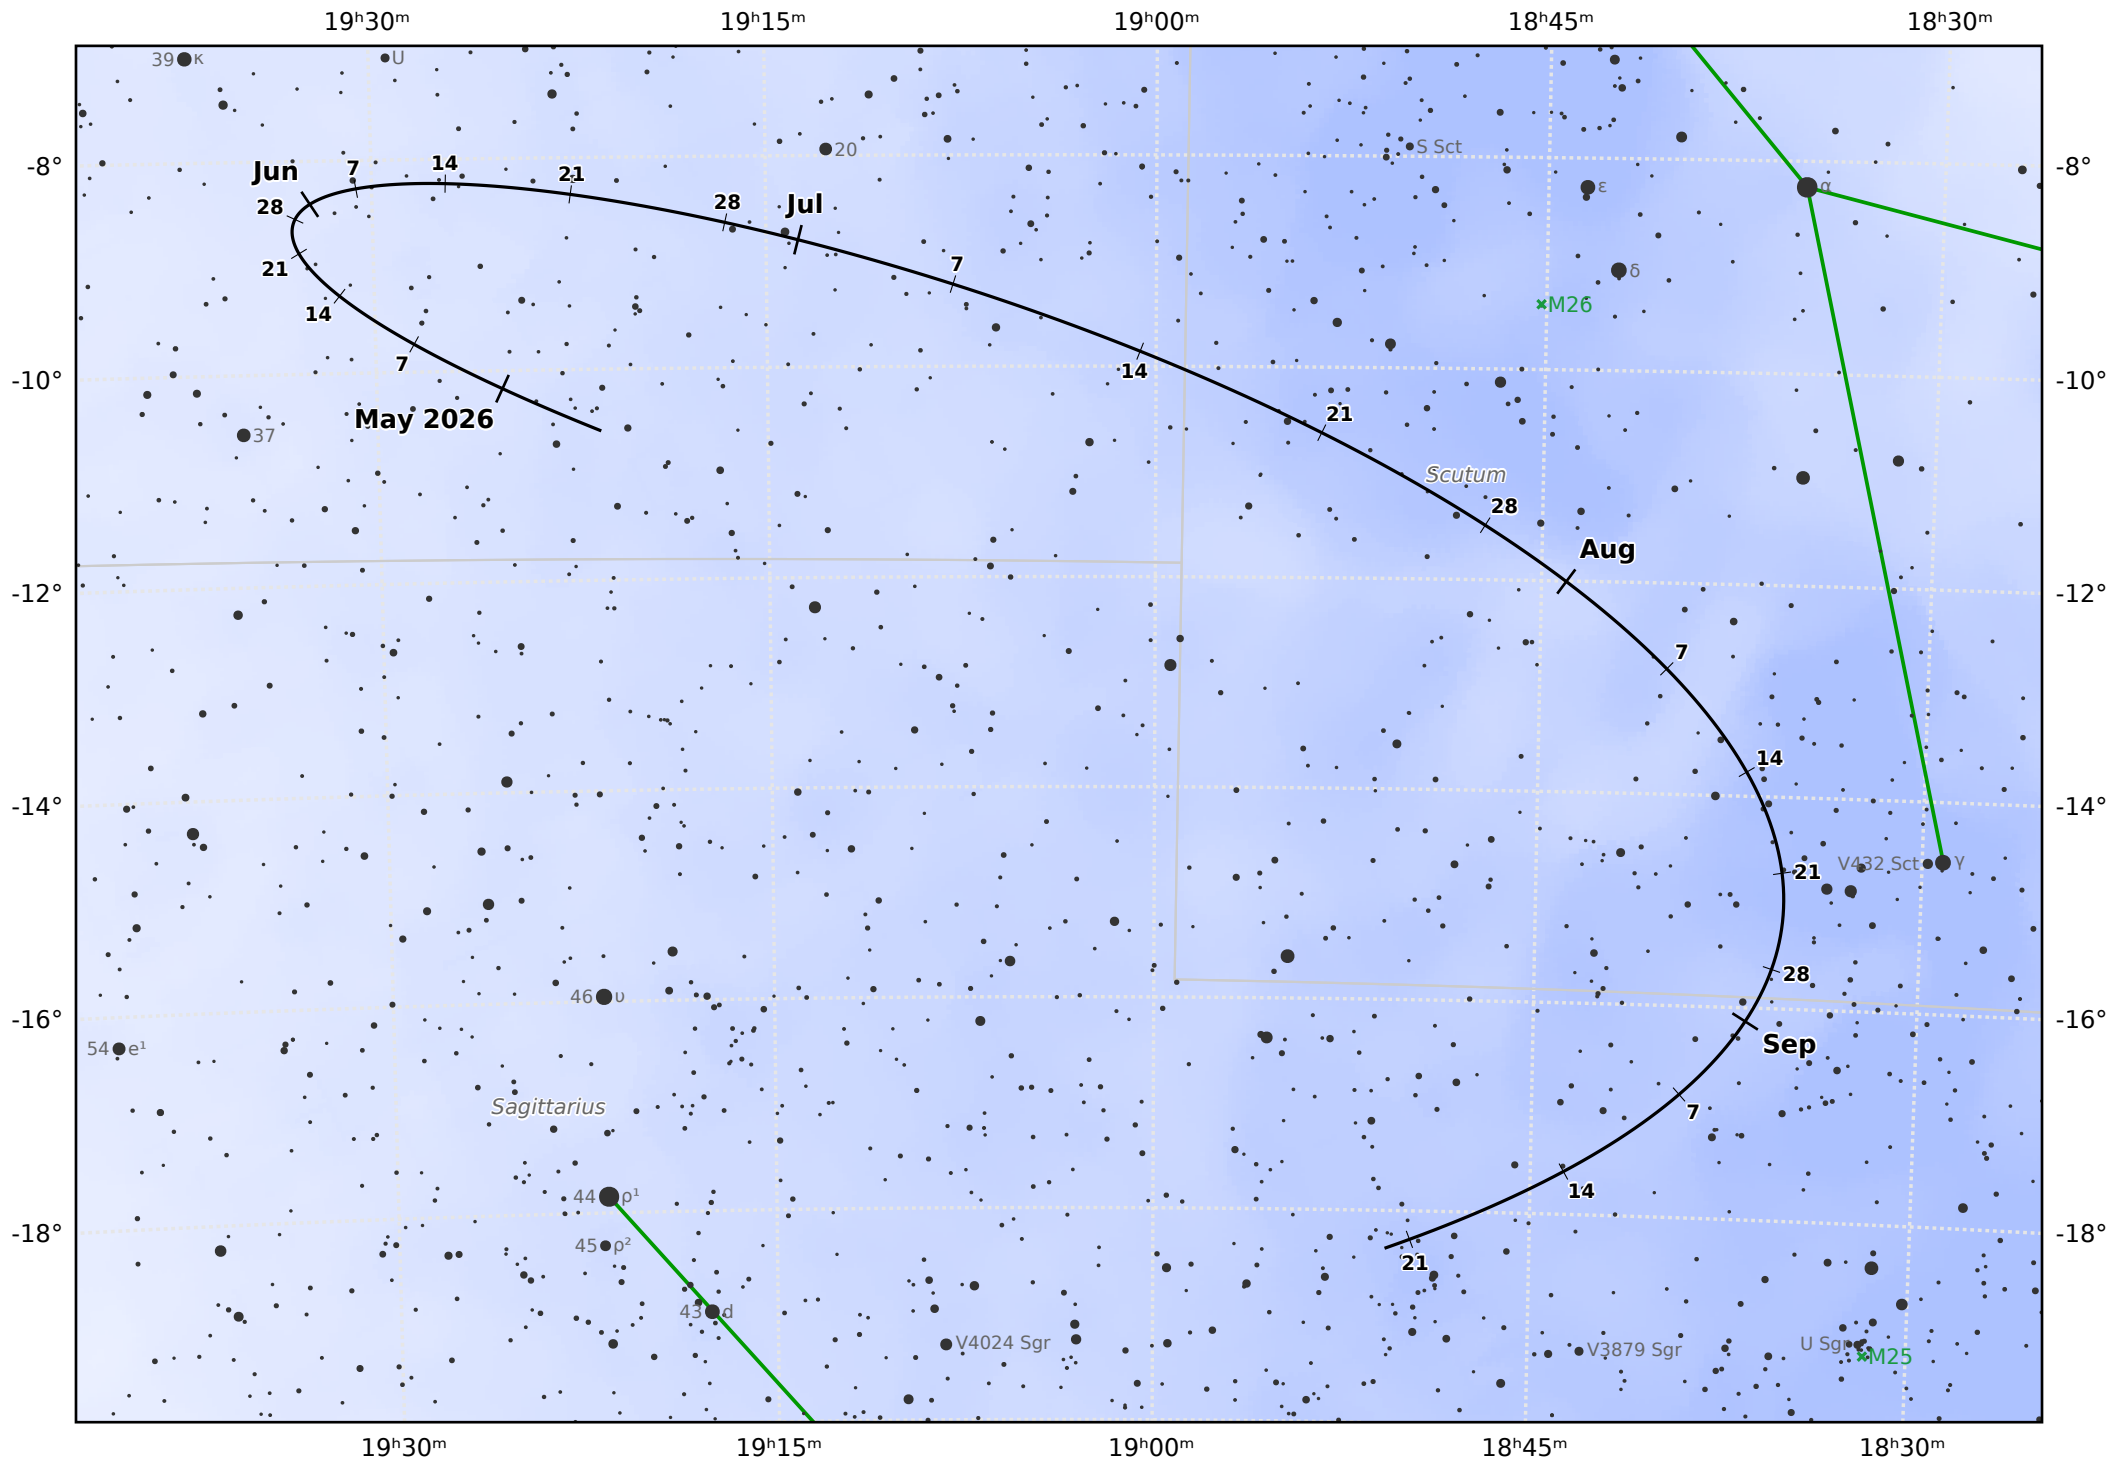

The path of Asteroid 18 Melpomene around opposition on 9 Jul 2026

© Dominic Ford 2011-2021. Downloaded from <https://in-the-sky.org>

Magnitude scale: ● -9.5 ● -9.0 ● -8.5 ● -8.0 ● -7.5 ● -7.0 ● -6.5 ● -6.0 ● -5.5 ● -5.0 ● -4.5 ● -4.0 ● -3.5

— Ecliptic Plane