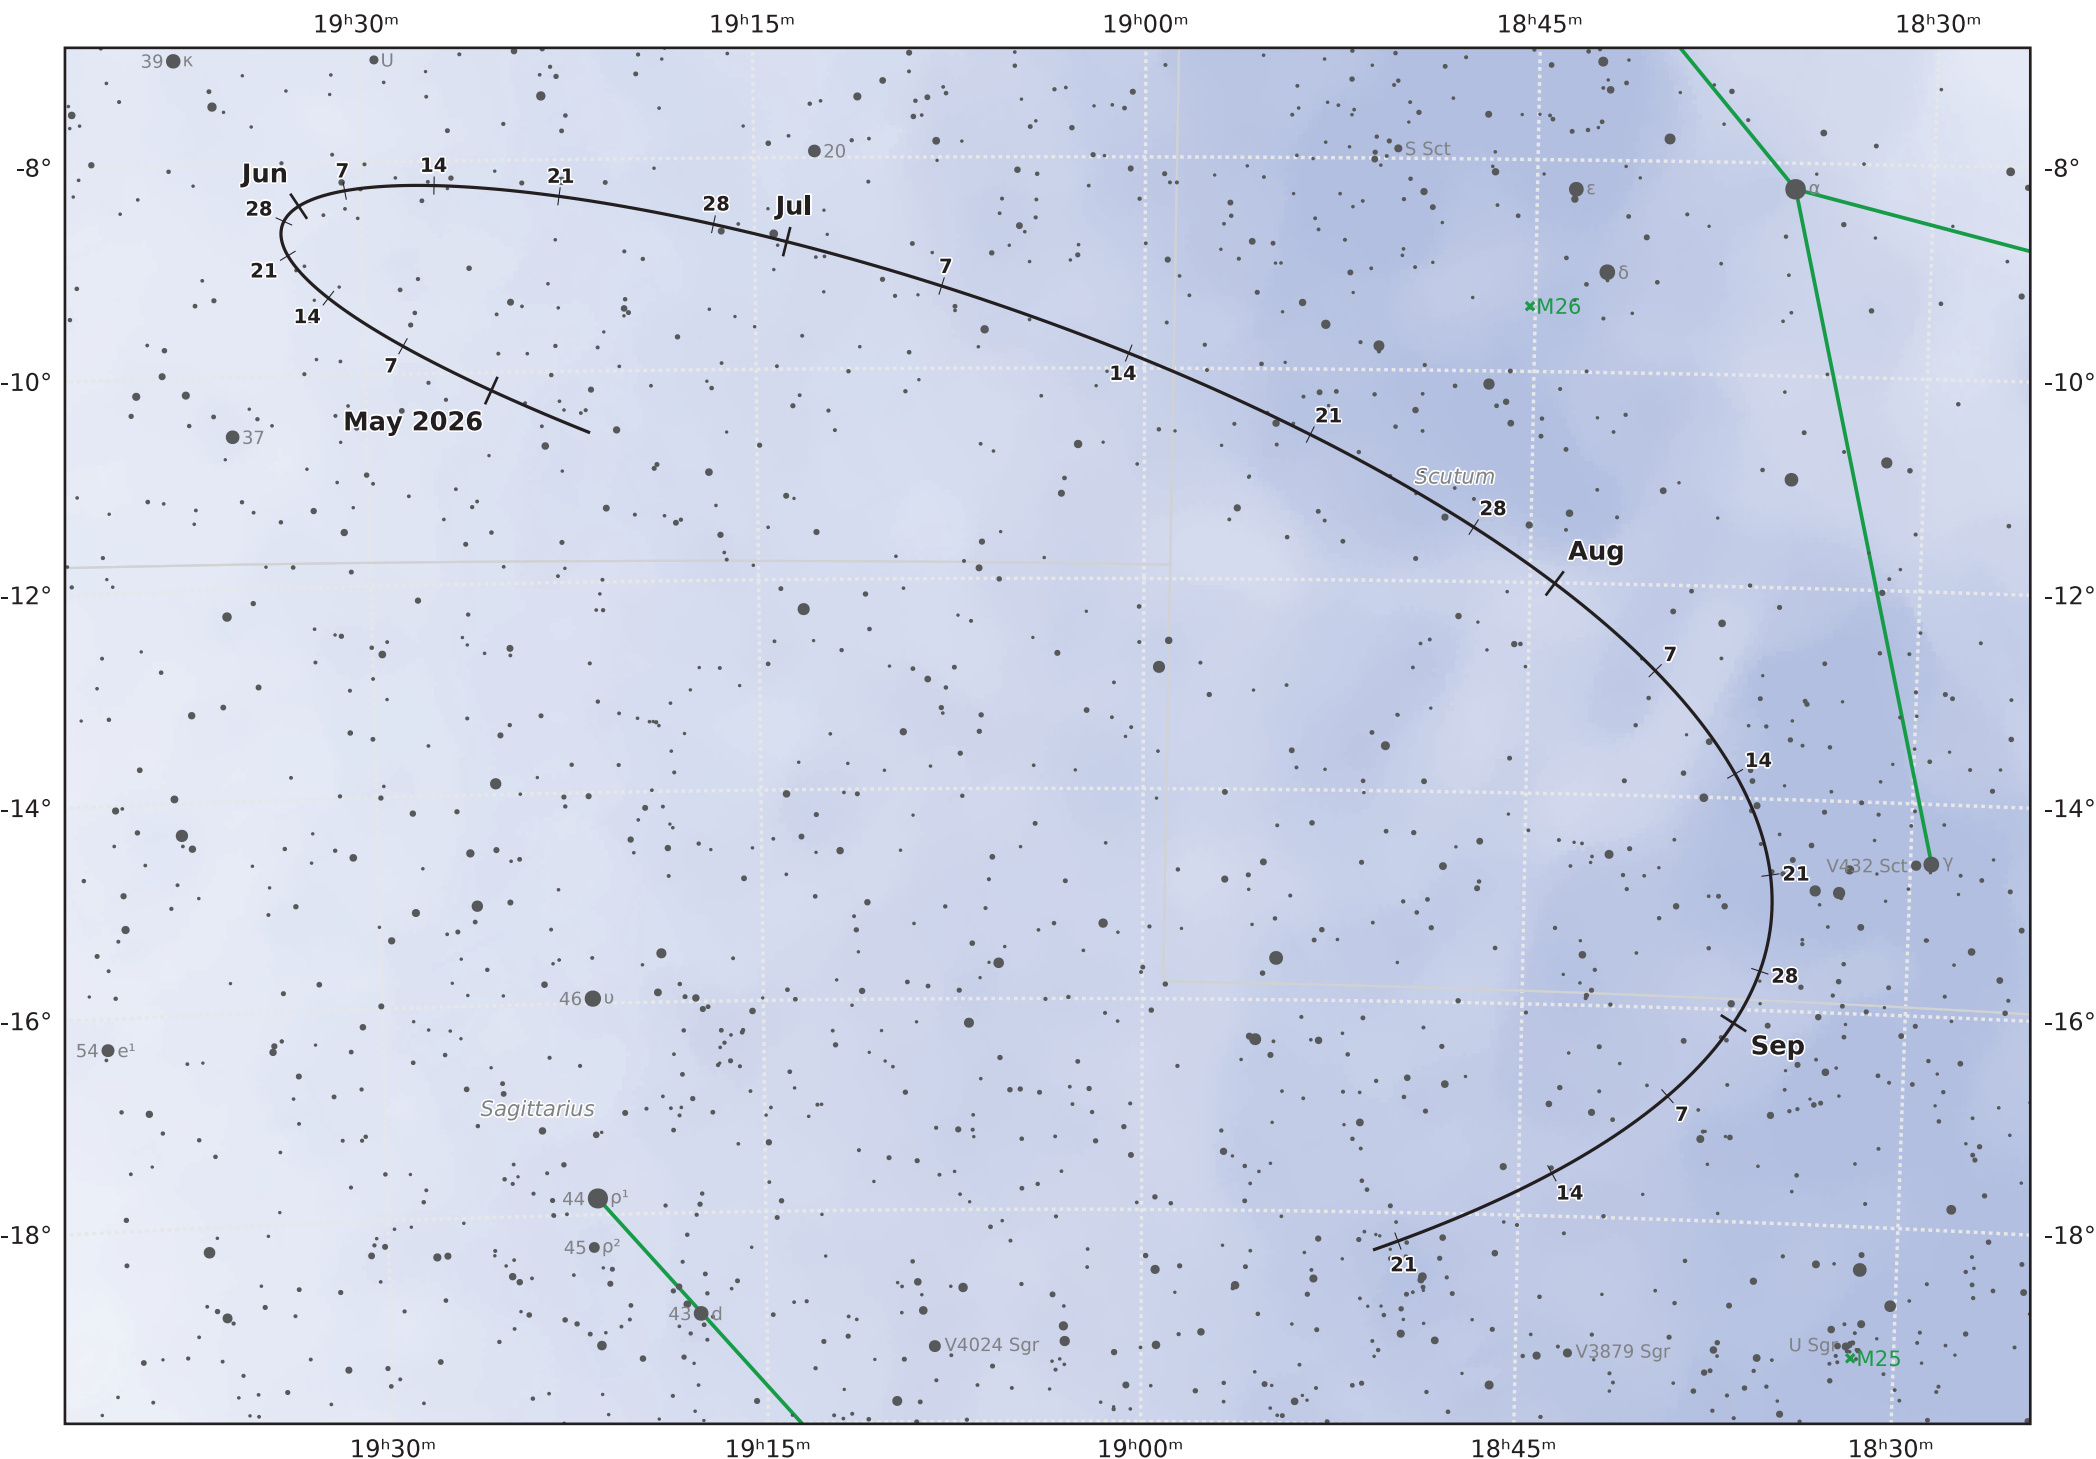

The path of Asteroid 18 Melpomene around opposition on 9 Jul 2026

© Dominic Ford 2011-2021. Downloaded from <https://in-the-sky.org>

Magnitude scale: • -9.5 • -9.0 • -8.5 • -8.0 • -7.5 • -7.0 • -6.5 • -6.0 • -5.5 • -5.0 • -4.5 • -4.0 • -3.5

— Ecliptic Plane