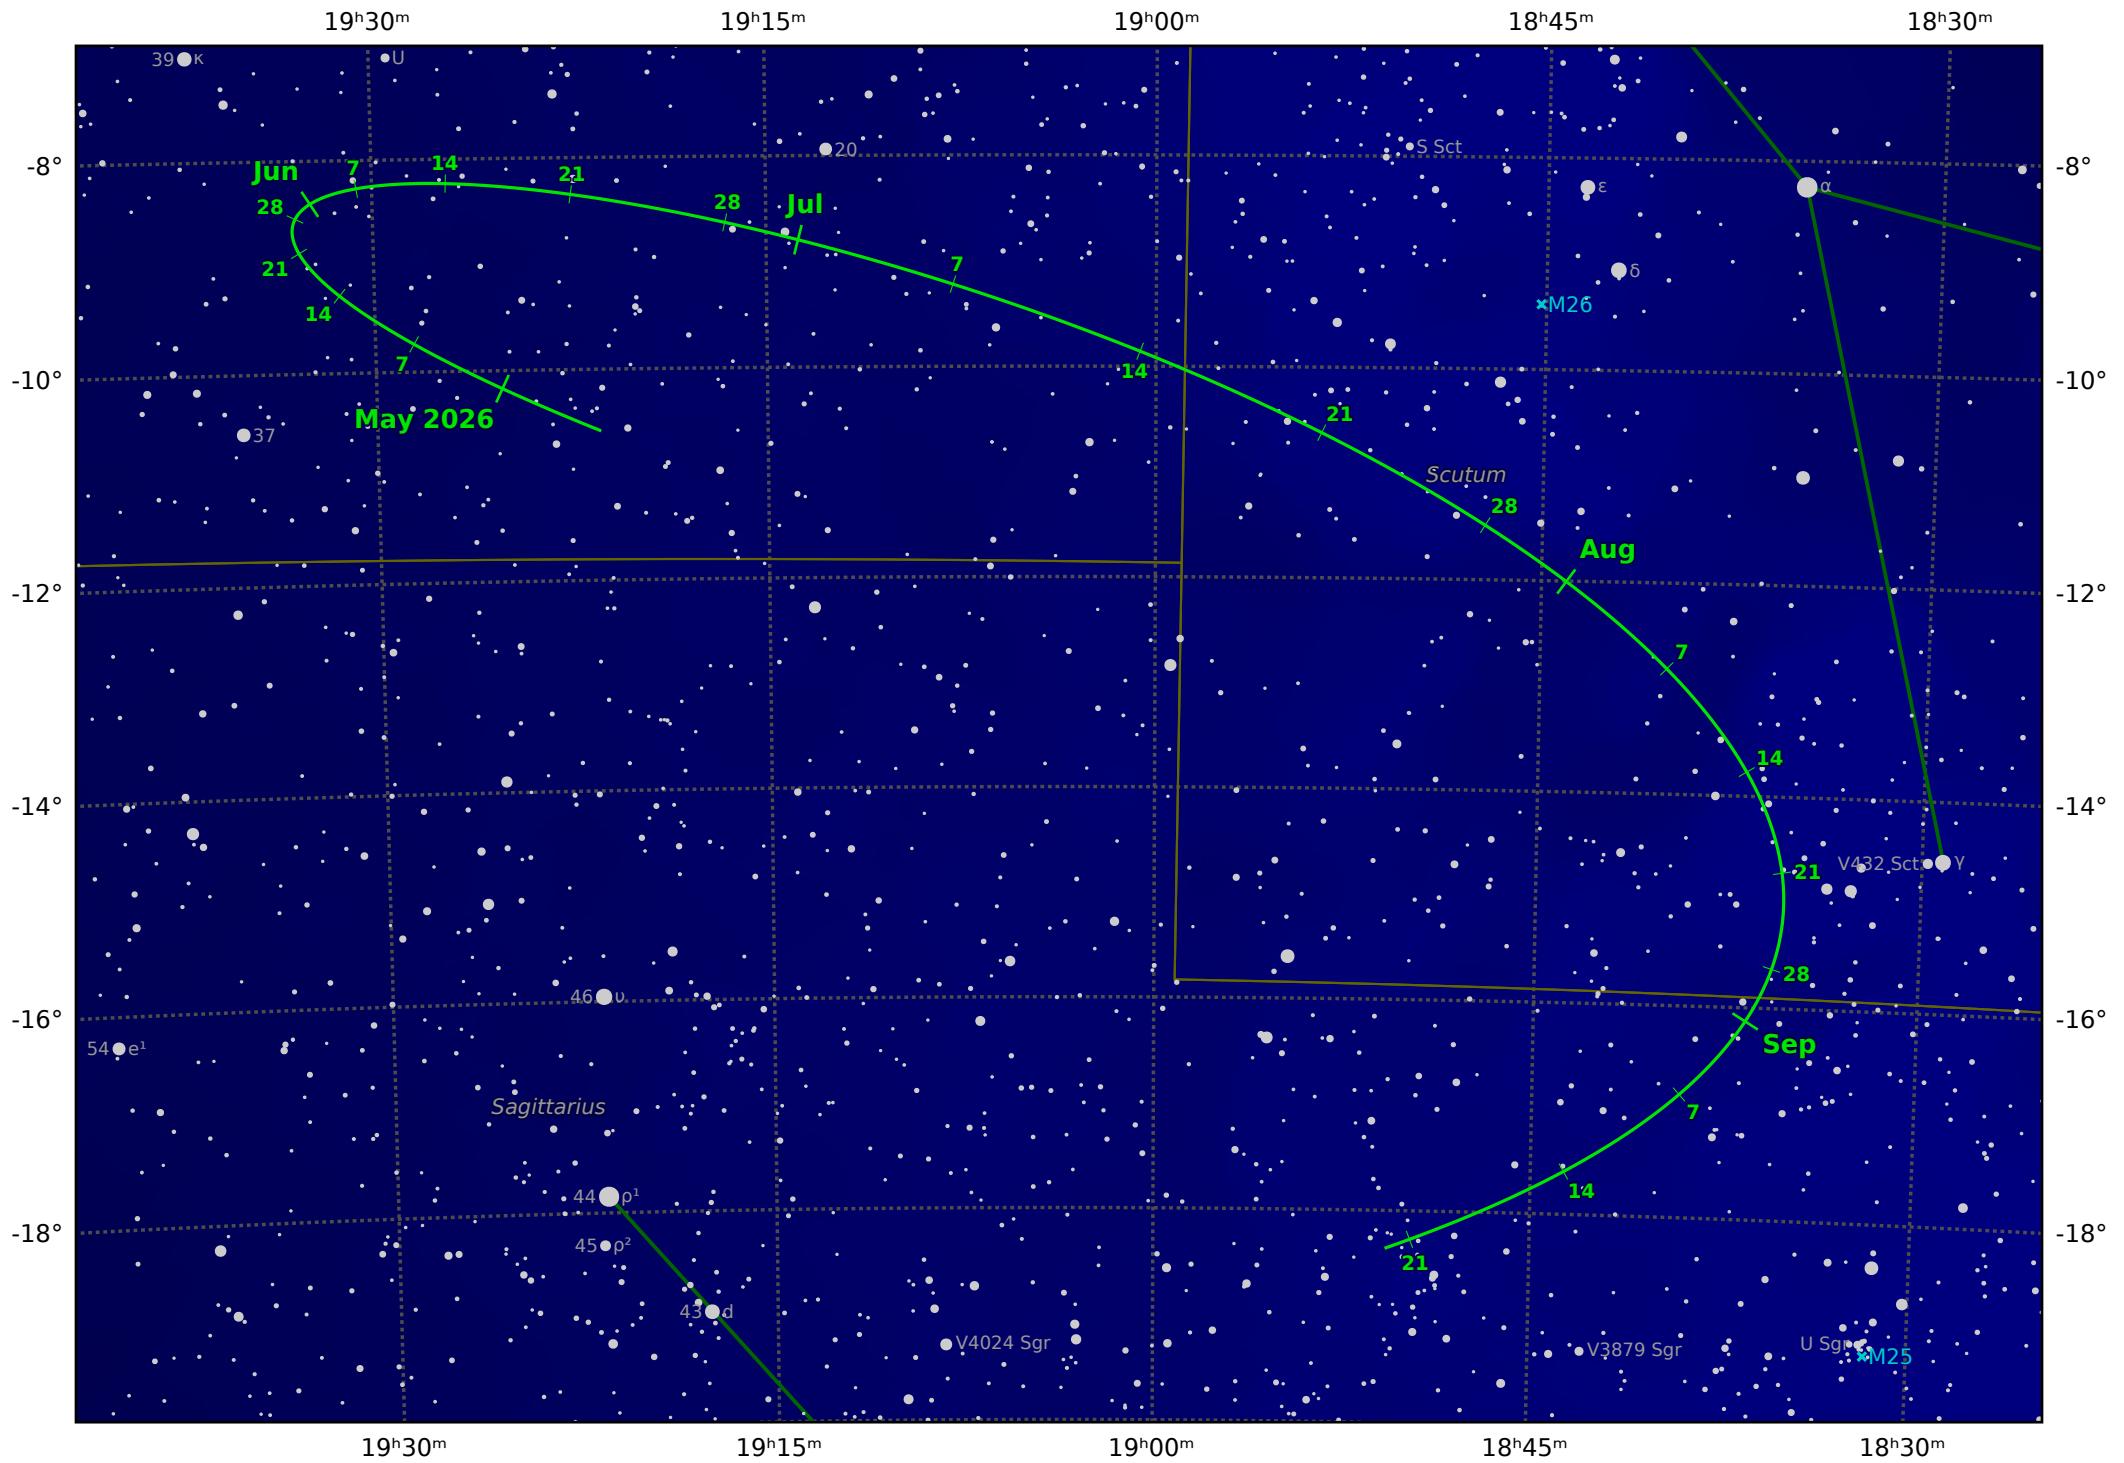

The path of Asteroid 18 Melpomene around opposition on 9 Jul 2026

© Dominic Ford 2011-2021. Downloaded from <https://in-the-sky.org>

Magnitude scale: ● -9.5 ● -9.0 ● -8.5 ● -8.0 ● -7.5 ● -7.0 ● -6.5 ● -6.0 ● -5.5 ● -5.0 ● -4.5 ● -4.0 ● -3.5

— Ecliptic Plane