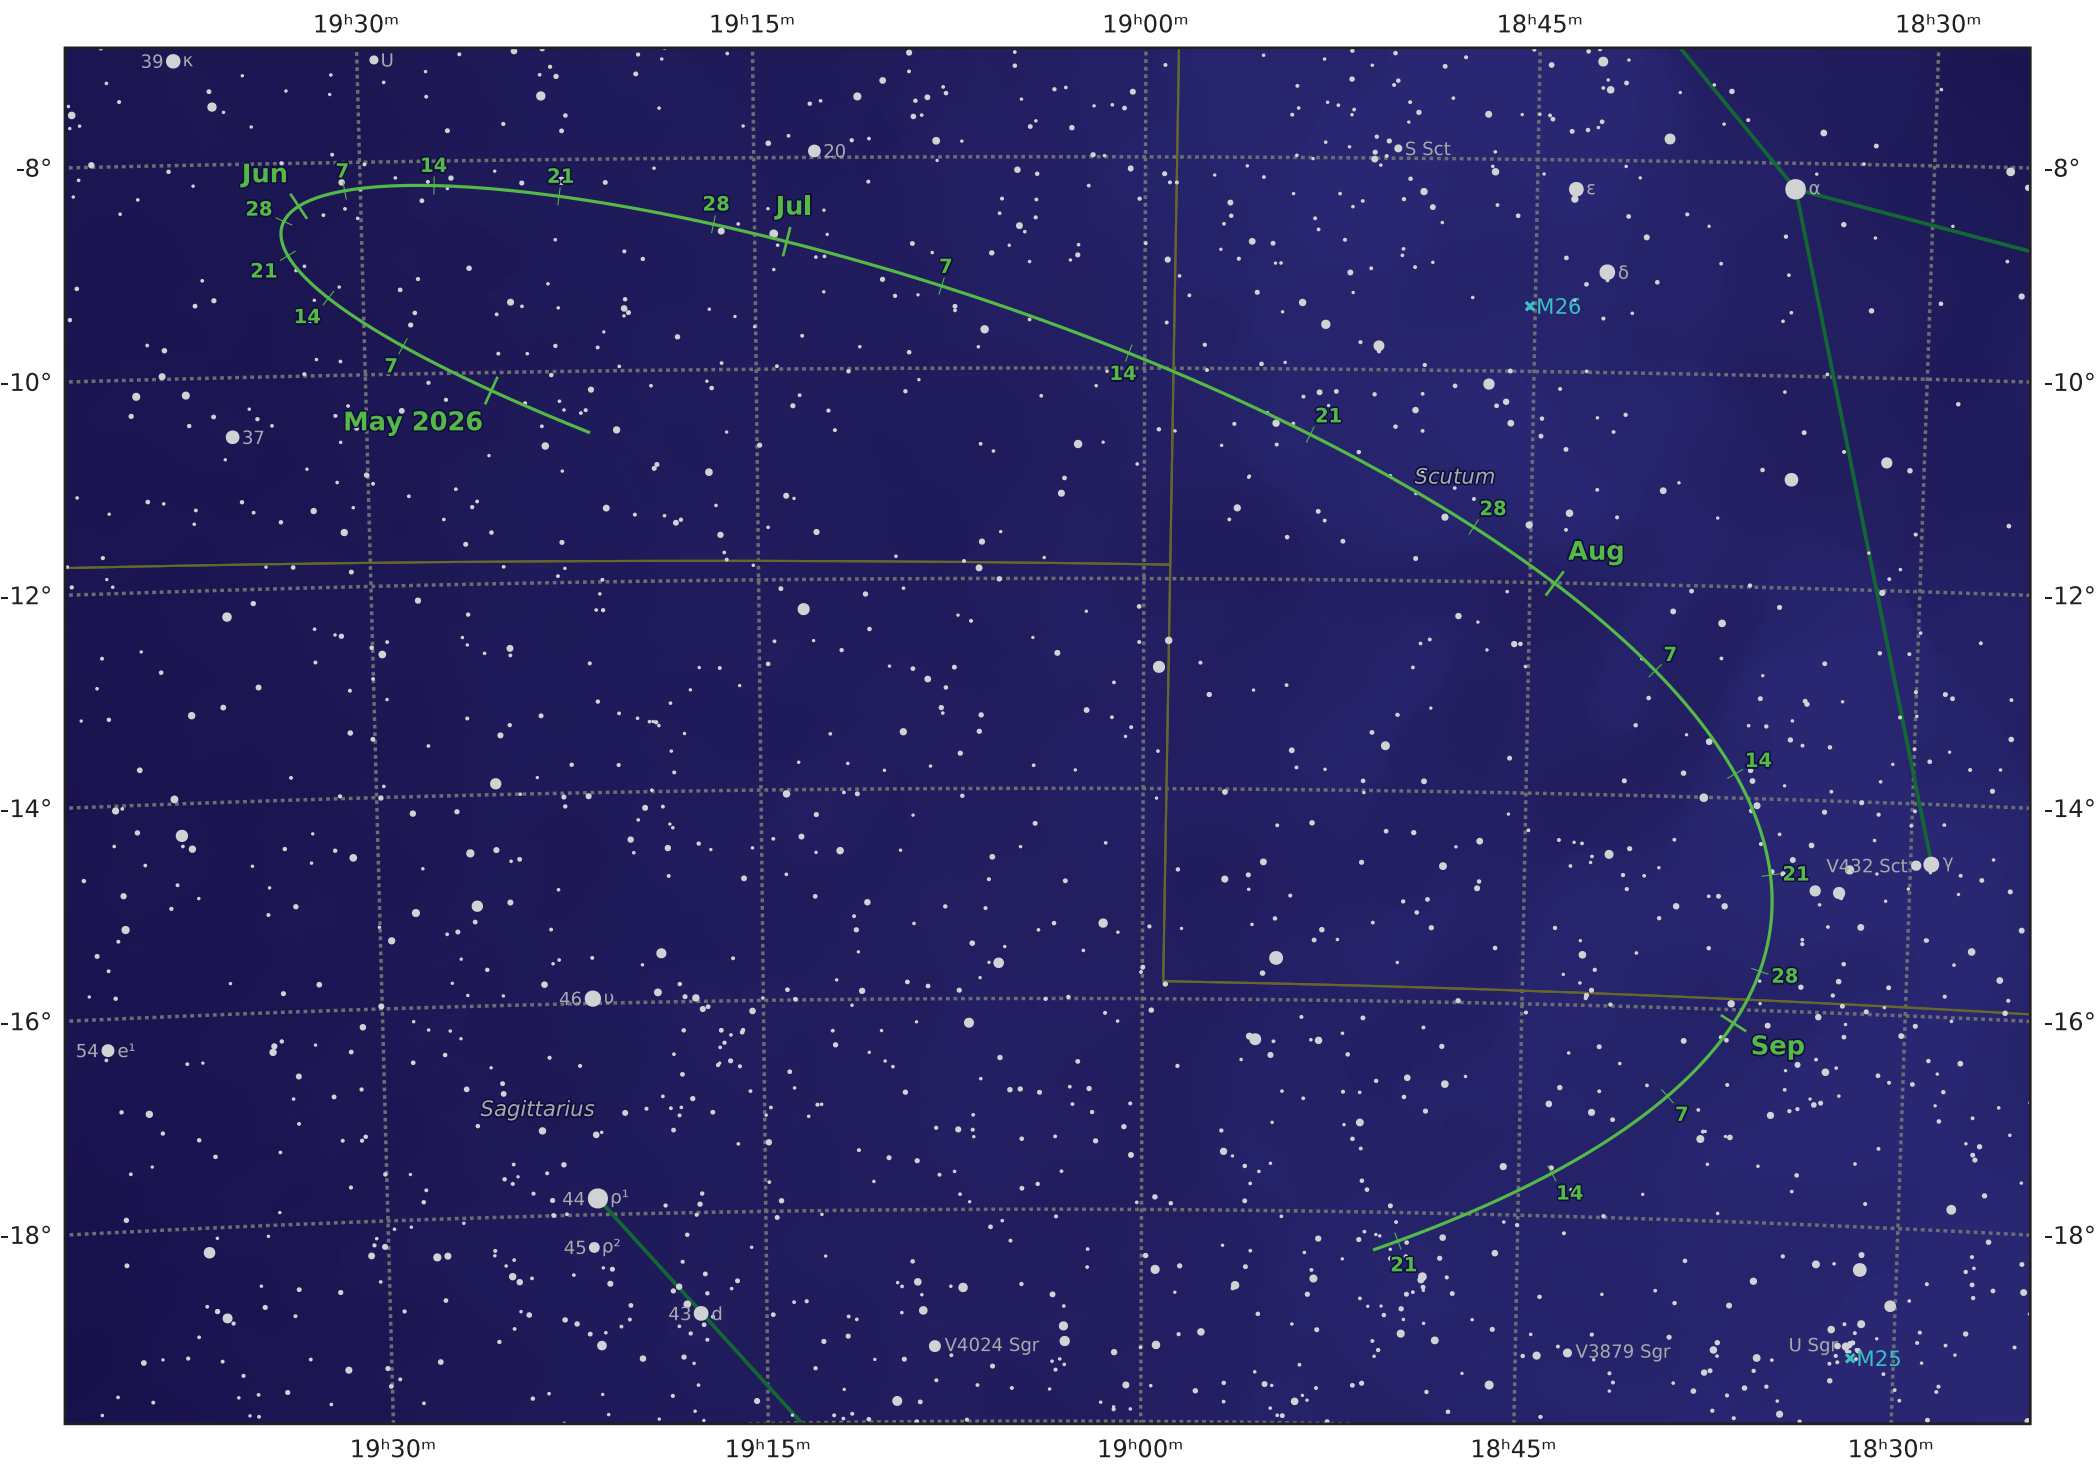

The path of Asteroid 18 Melpomene around opposition on 9 Jul 2026

© Dominic Ford 2011-2021. Downloaded from <https://in-the-sky.org>

Magnitude scale: ● -9.5 ● -9.0 ● -8.5 ● -8.0 ● -7.5 ● -7.0 ● -6.5 ● -6.0 ● -5.5 ● -5.0 ● -4.5 ● -4.0 ● -3.5

— Ecliptic Plane