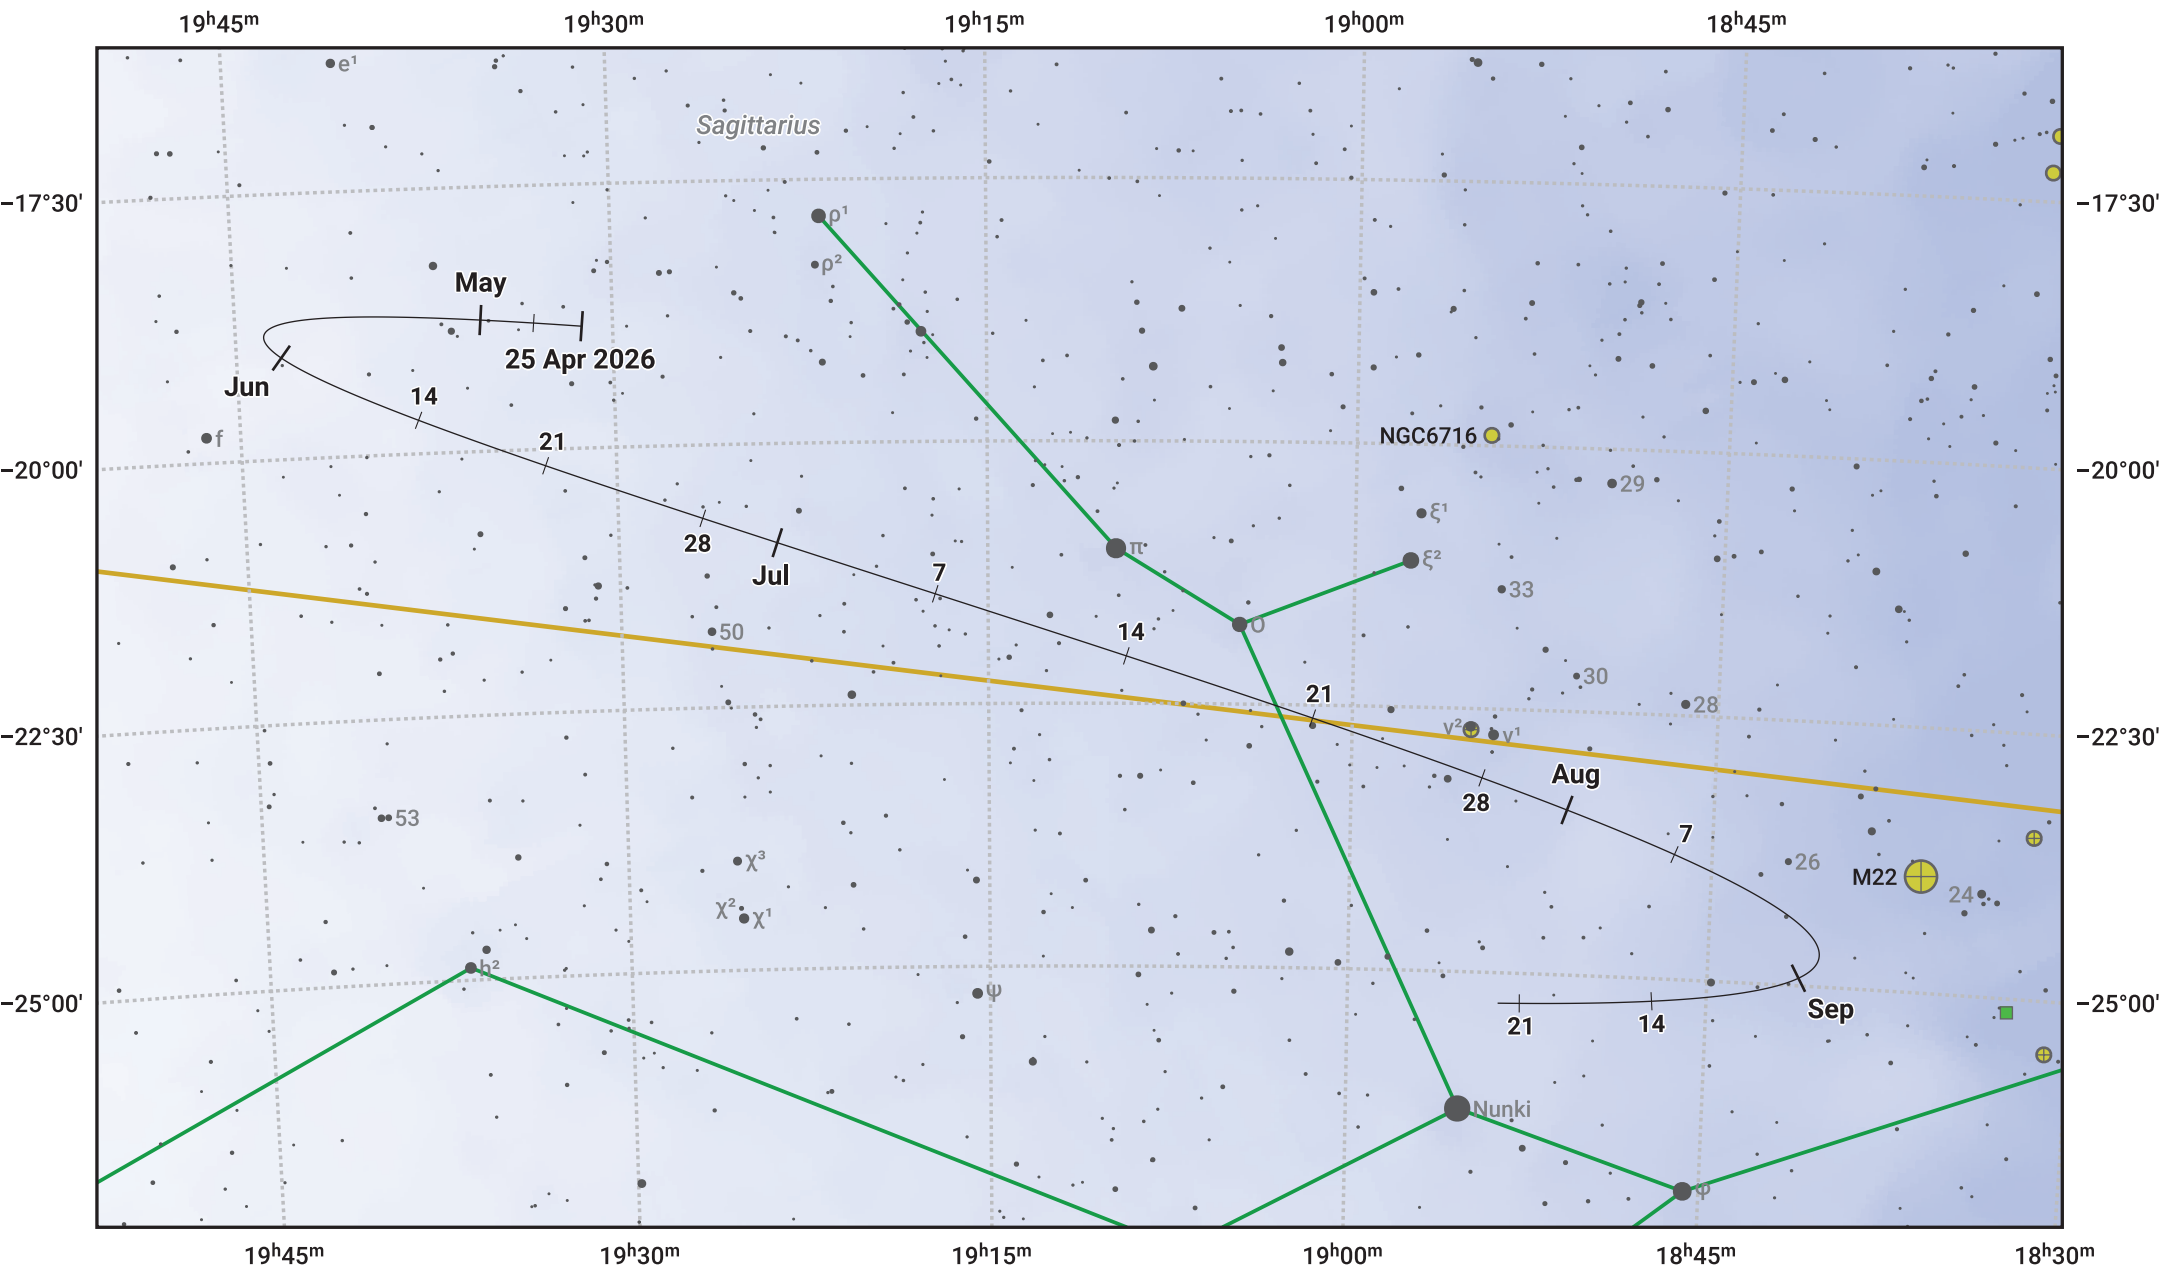

The path of Asteroid 8 Flora around opposition on 9 Jul 2026

© Dominic Ford 2011–2024. Date markers placed at midnight UTC. Downloaded from <https://in-the-sky.org>

Magnitude scale: · 9.0 · 8.0 · 7.0 · 6.0 · 5.0 · 4.0 · 3.0 · 2.0

— Ecliptic Plane

● Galaxy
 ■ Bright nebula
 ● Open cluster
 ⊕ Globular cluster

Date	Mag	Phase
2026 May 1	11.0	96%
2026 Jun 1	10.2	98%
2026 Jun 8	10.0	98%
2026 Jul 1	9.3	100%
2026 Jul 8	9.0	100%
2026 Aug 1	9.6	99%
2026 Aug 22	10.0	97%
2026 Sep 1	10.2	96%