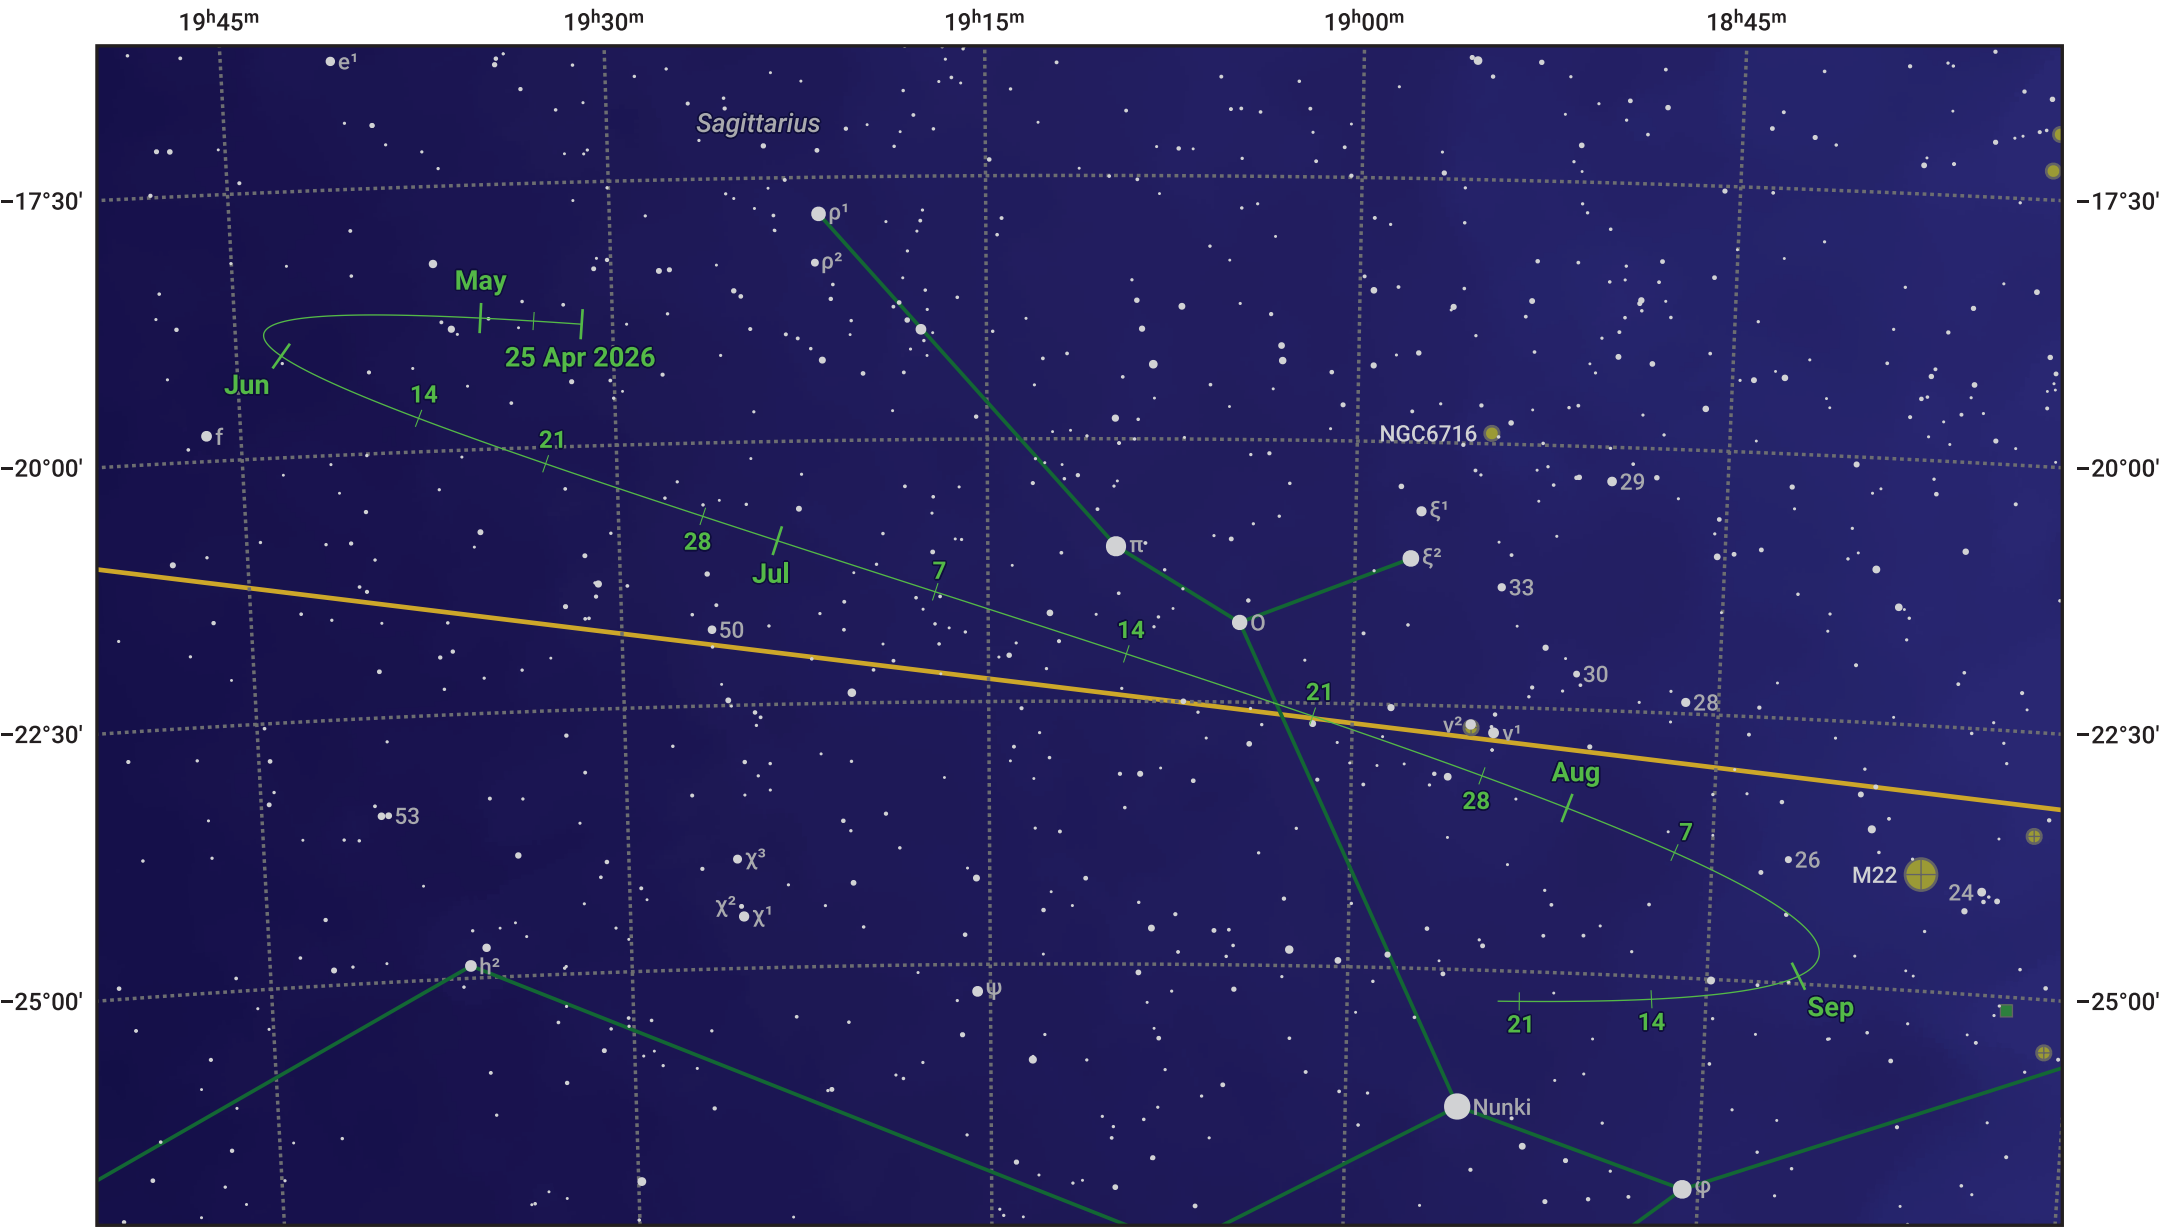

The path of Asteroid 8 Flora around opposition on 9 Jul 2026

© Dominic Ford 2011–2024. Date markers placed at midnight UTC. Downloaded from <https://in-the-sky.org>

Magnitude scale: 9.0 8.0 7.0 6.0 5.0 4.0 3.0 2.0

— Ecliptic Plane

Galaxy Bright nebula Open cluster Globular cluster

Date	Mag	Phase
2026 May 1	11.0	96%
2026 Jun 1	10.2	98%
2026 Jun 8	10.0	98%
2026 Jul 1	9.3	100%
2026 Jul 8	9.0	100%
2026 Aug 1	9.6	99%
2026 Aug 22	10.0	97%
2026 Sep 1	10.2	96%