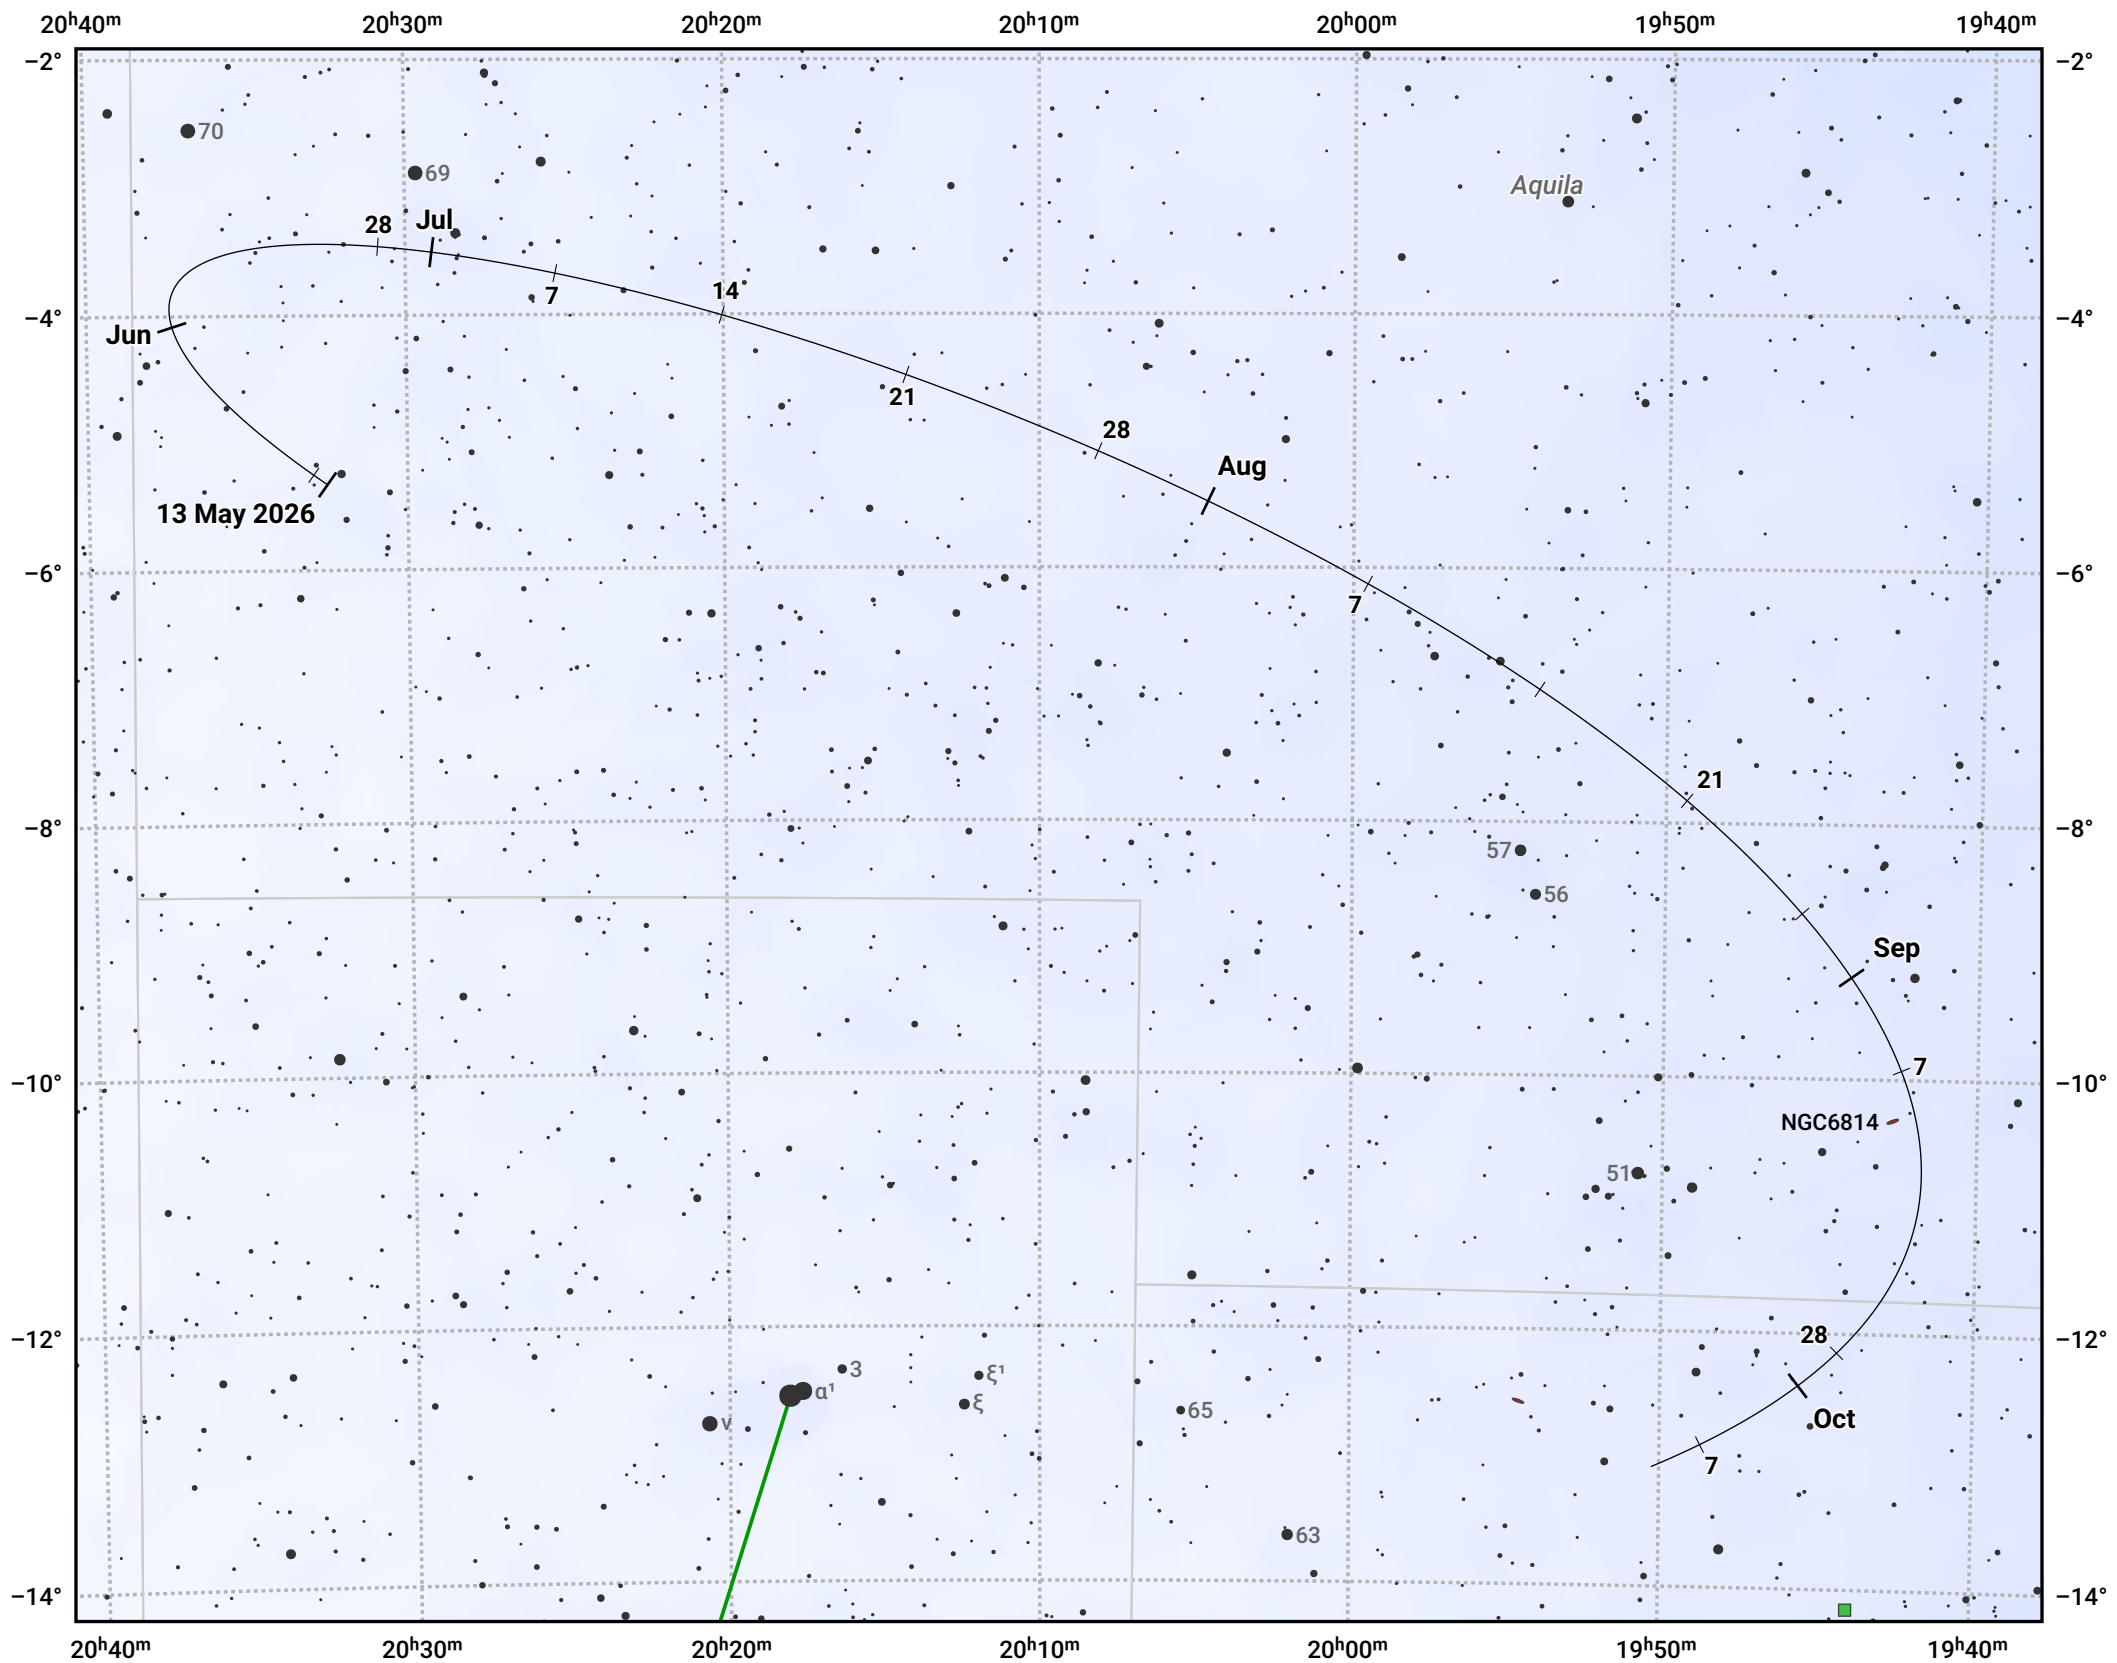

The path of Asteroid 3 Juno around opposition on 27 Jul 2026

© Dominic Ford 2011–2024. Date markers placed at midnight UTC. Downloaded from <https://in-the-sky.org>

Magnitude scale: 10.0 9.0 8.0 7.0 6.0 5.0 4.0 3.0

— Ecliptic Plane

Galaxy Bright nebula Open cluster Globular cluster

| Date | Mag |
|------------|------|
| 2026 Jun 1 | 10.2 |
| 2026 Jul 1 | 9.6 |
| 2026 Jul 3 | 9.6 |
| 2026 Aug 1 | 9.1 |
| 2026 Sep 1 | 9.5 |
| 2026 Oct 1 | 9.9 |