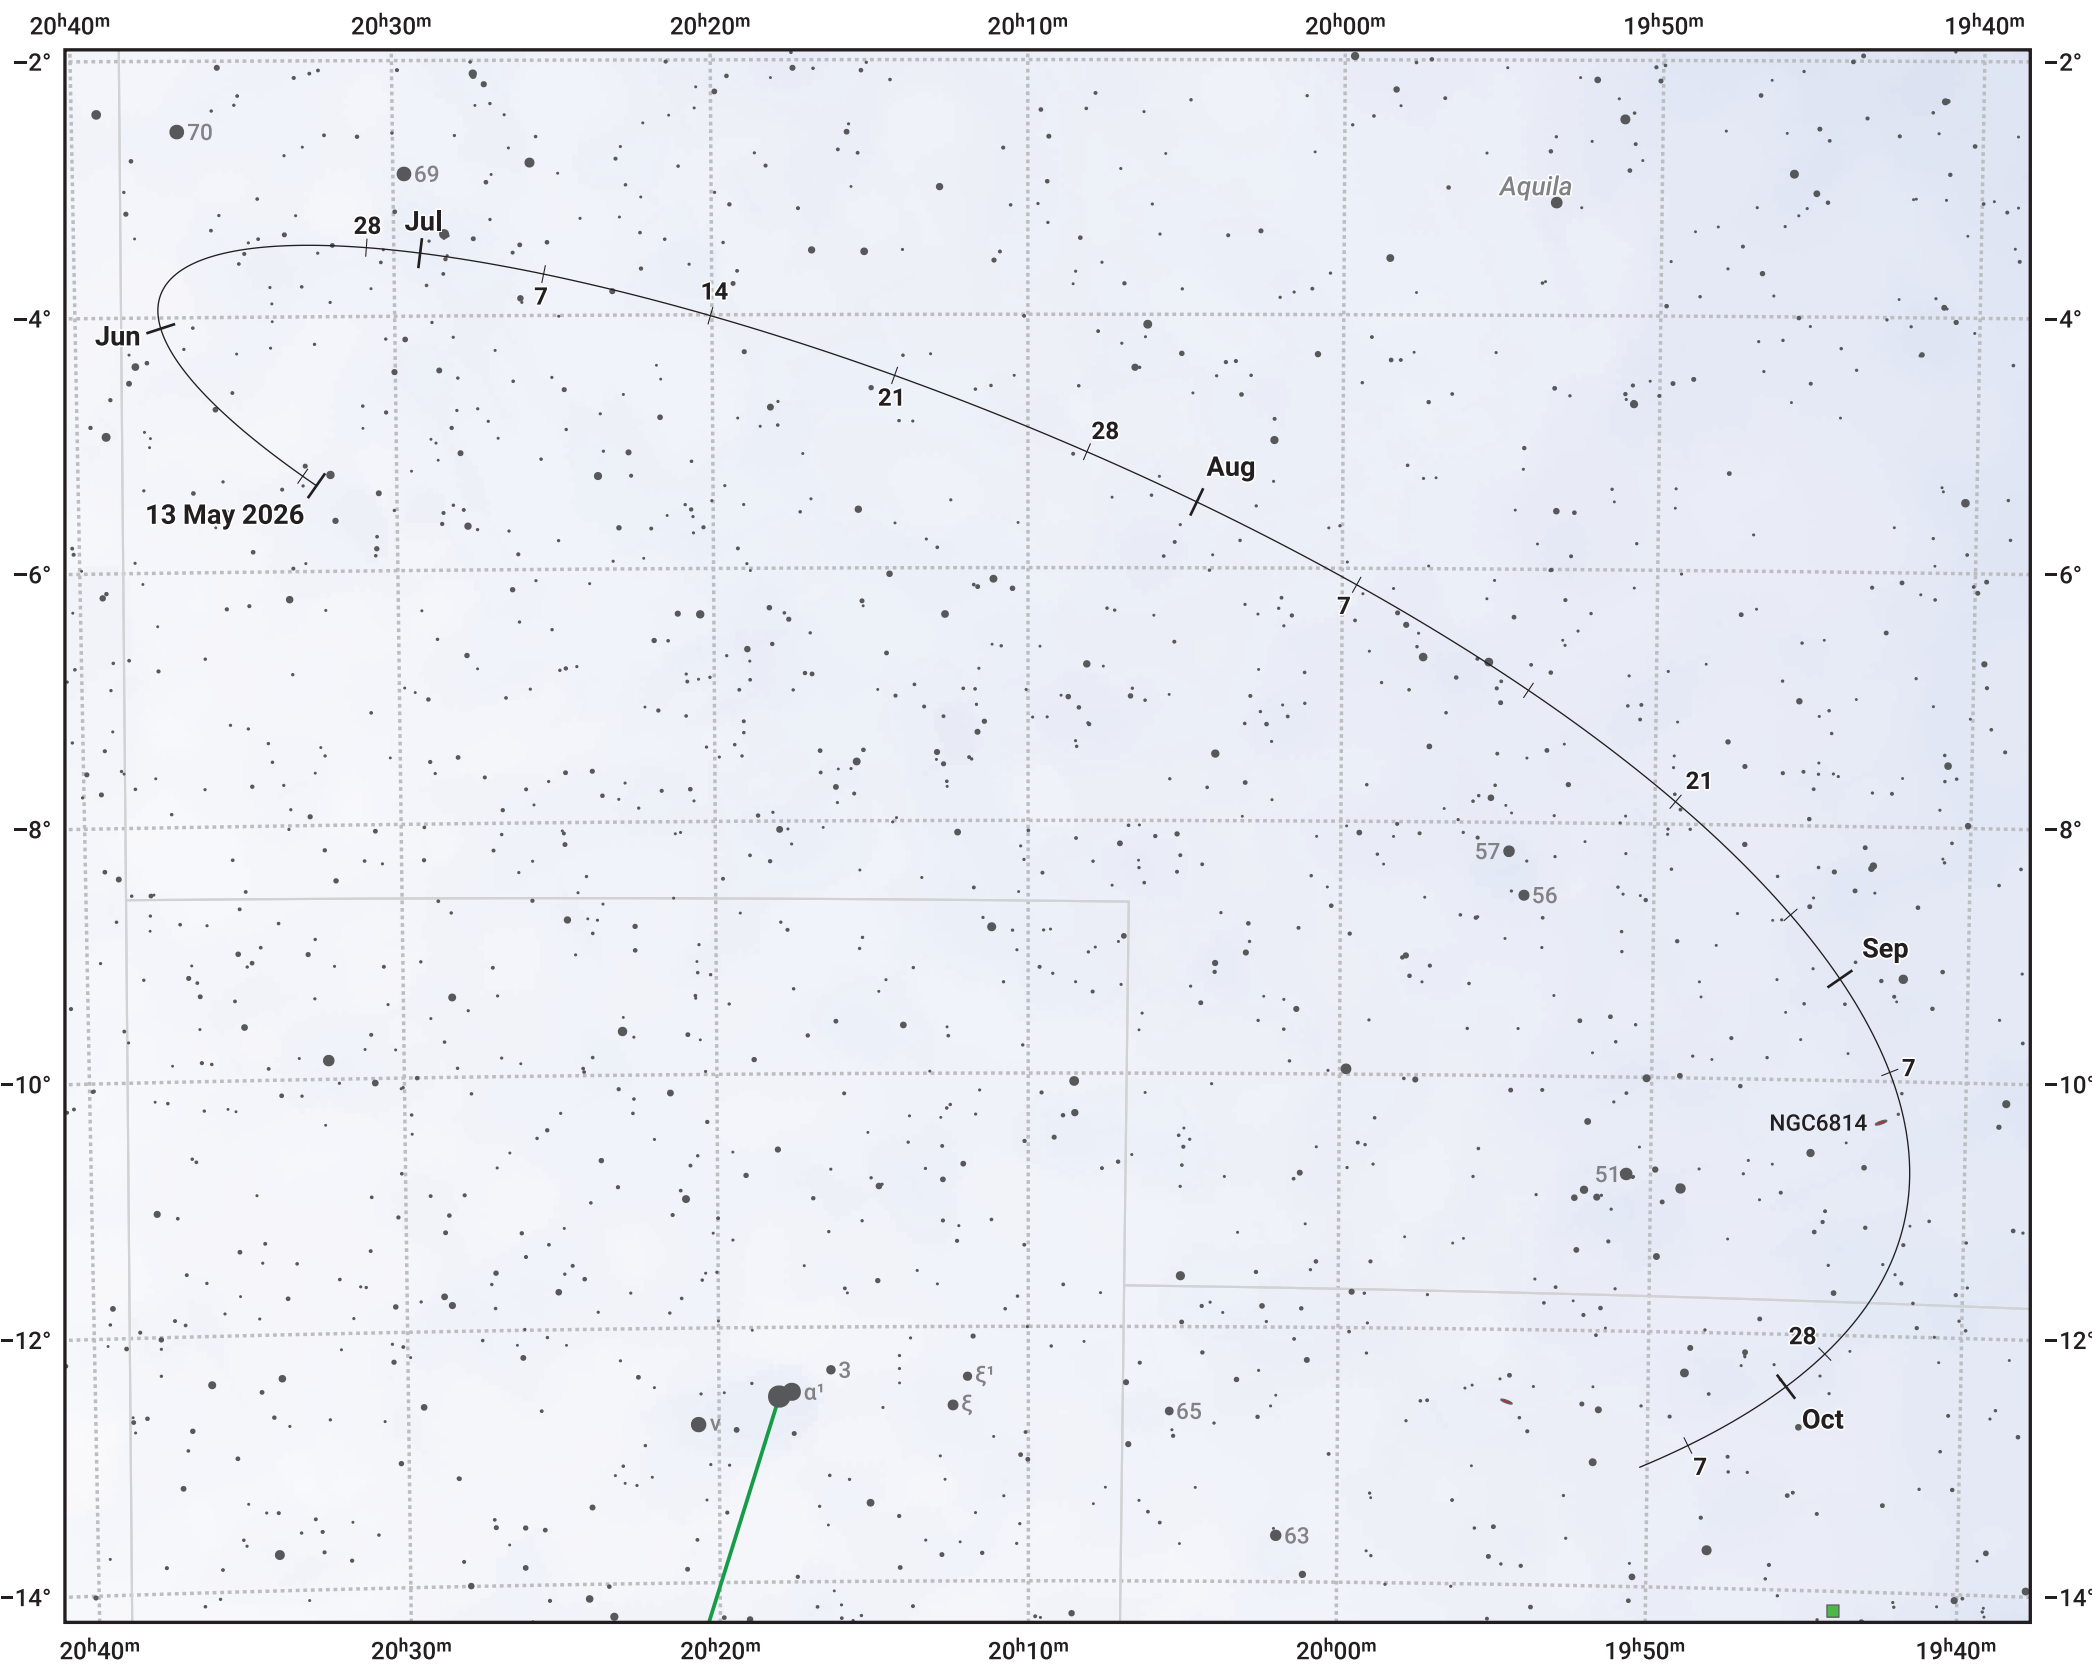

# The path of Asteroid 3 Juno around opposition on 27 Jul 2026

© Dominic Ford 2011–2024. Date markers placed at midnight UTC. Downloaded from <https://in-the-sky.org>

Magnitude scale: 10.0 9.0 8.0 7.0 6.0 5.0 4.0 3.0

— Ecliptic Plane

Galaxy    Bright nebula    Open cluster    Globular cluster

Date	Mag
2026 Jun 1	10.2
2026 Jul 1	9.6
2026 Jul 3	9.6
2026 Aug 1	9.1
2026 Sep 1	9.5
2026 Oct 1	9.9