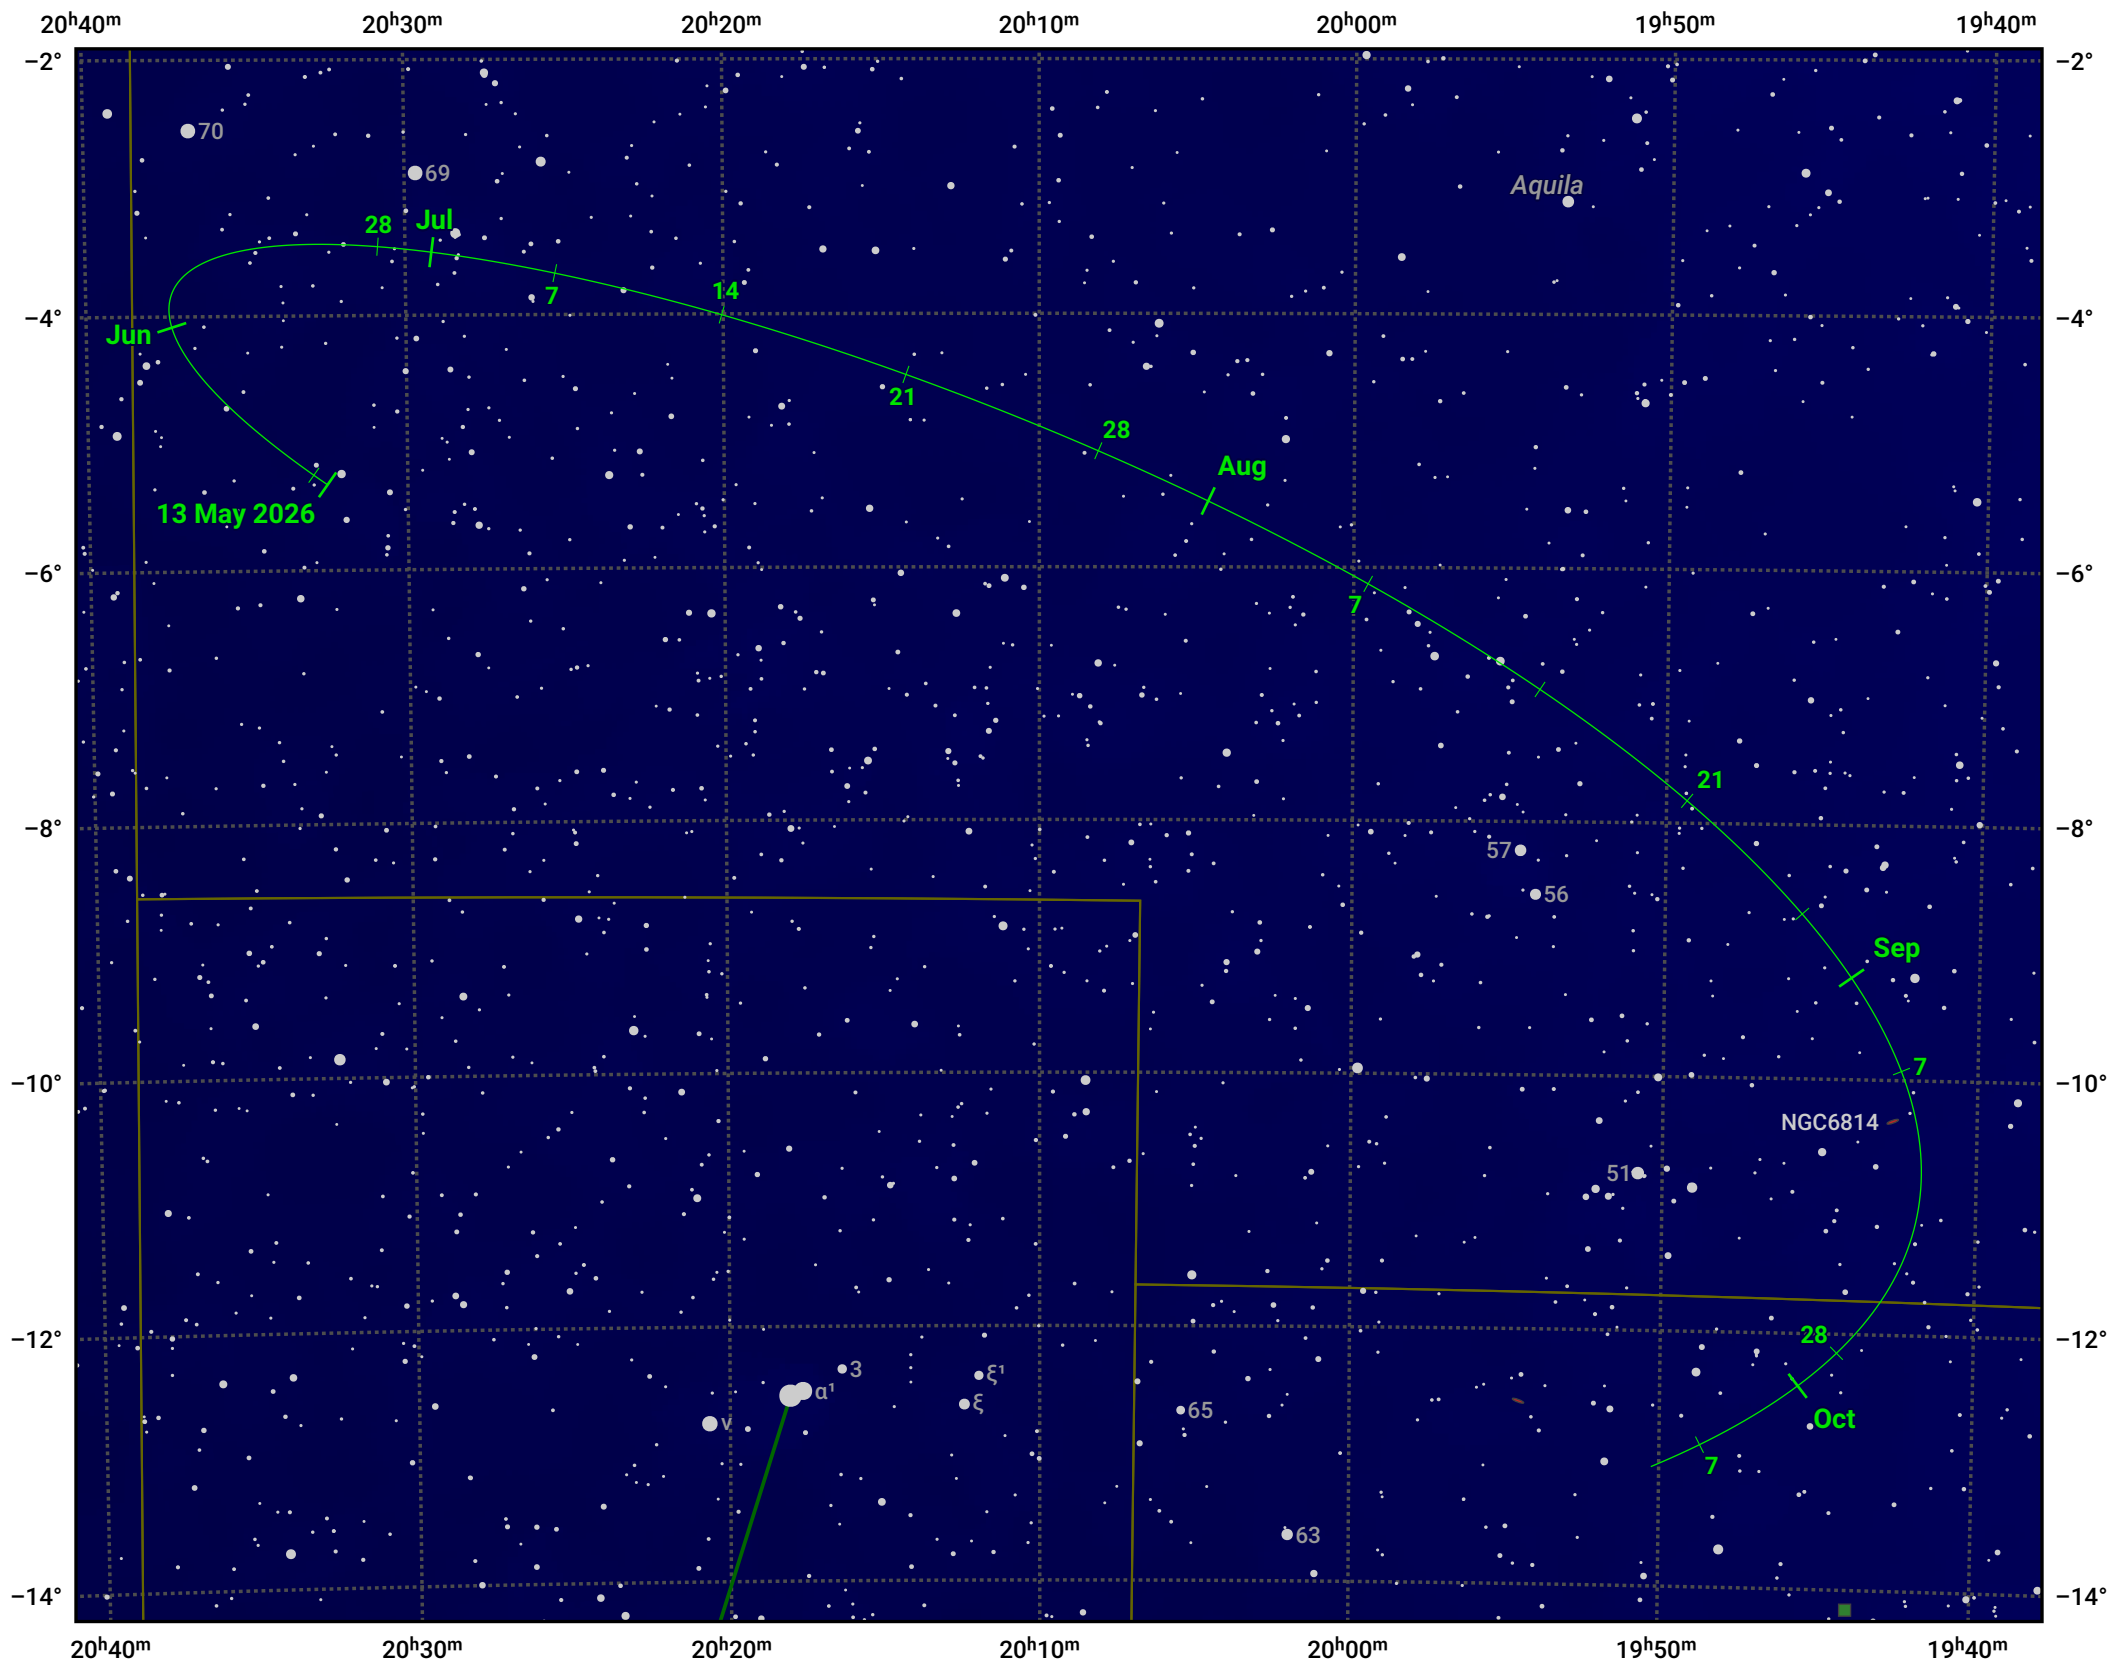

The path of Asteroid 3 Juno around opposition on 27 Jul 2026

© Dominic Ford 2011–2024. Date markers placed at midnight UTC. Downloaded from <https://in-the-sky.org>

Magnitude scale: 10.0 9.0 8.0 7.0 6.0 5.0 4.0 3.0

— Ecliptic Plane

Galaxy Bright nebula Open cluster Globular cluster

Date	Mag
2026 Jun 1	10.2
2026 Jul 1	9.6
2026 Jul 3	9.6
2026 Aug 1	9.1
2026 Sep 1	9.5
2026 Oct 1	9.9