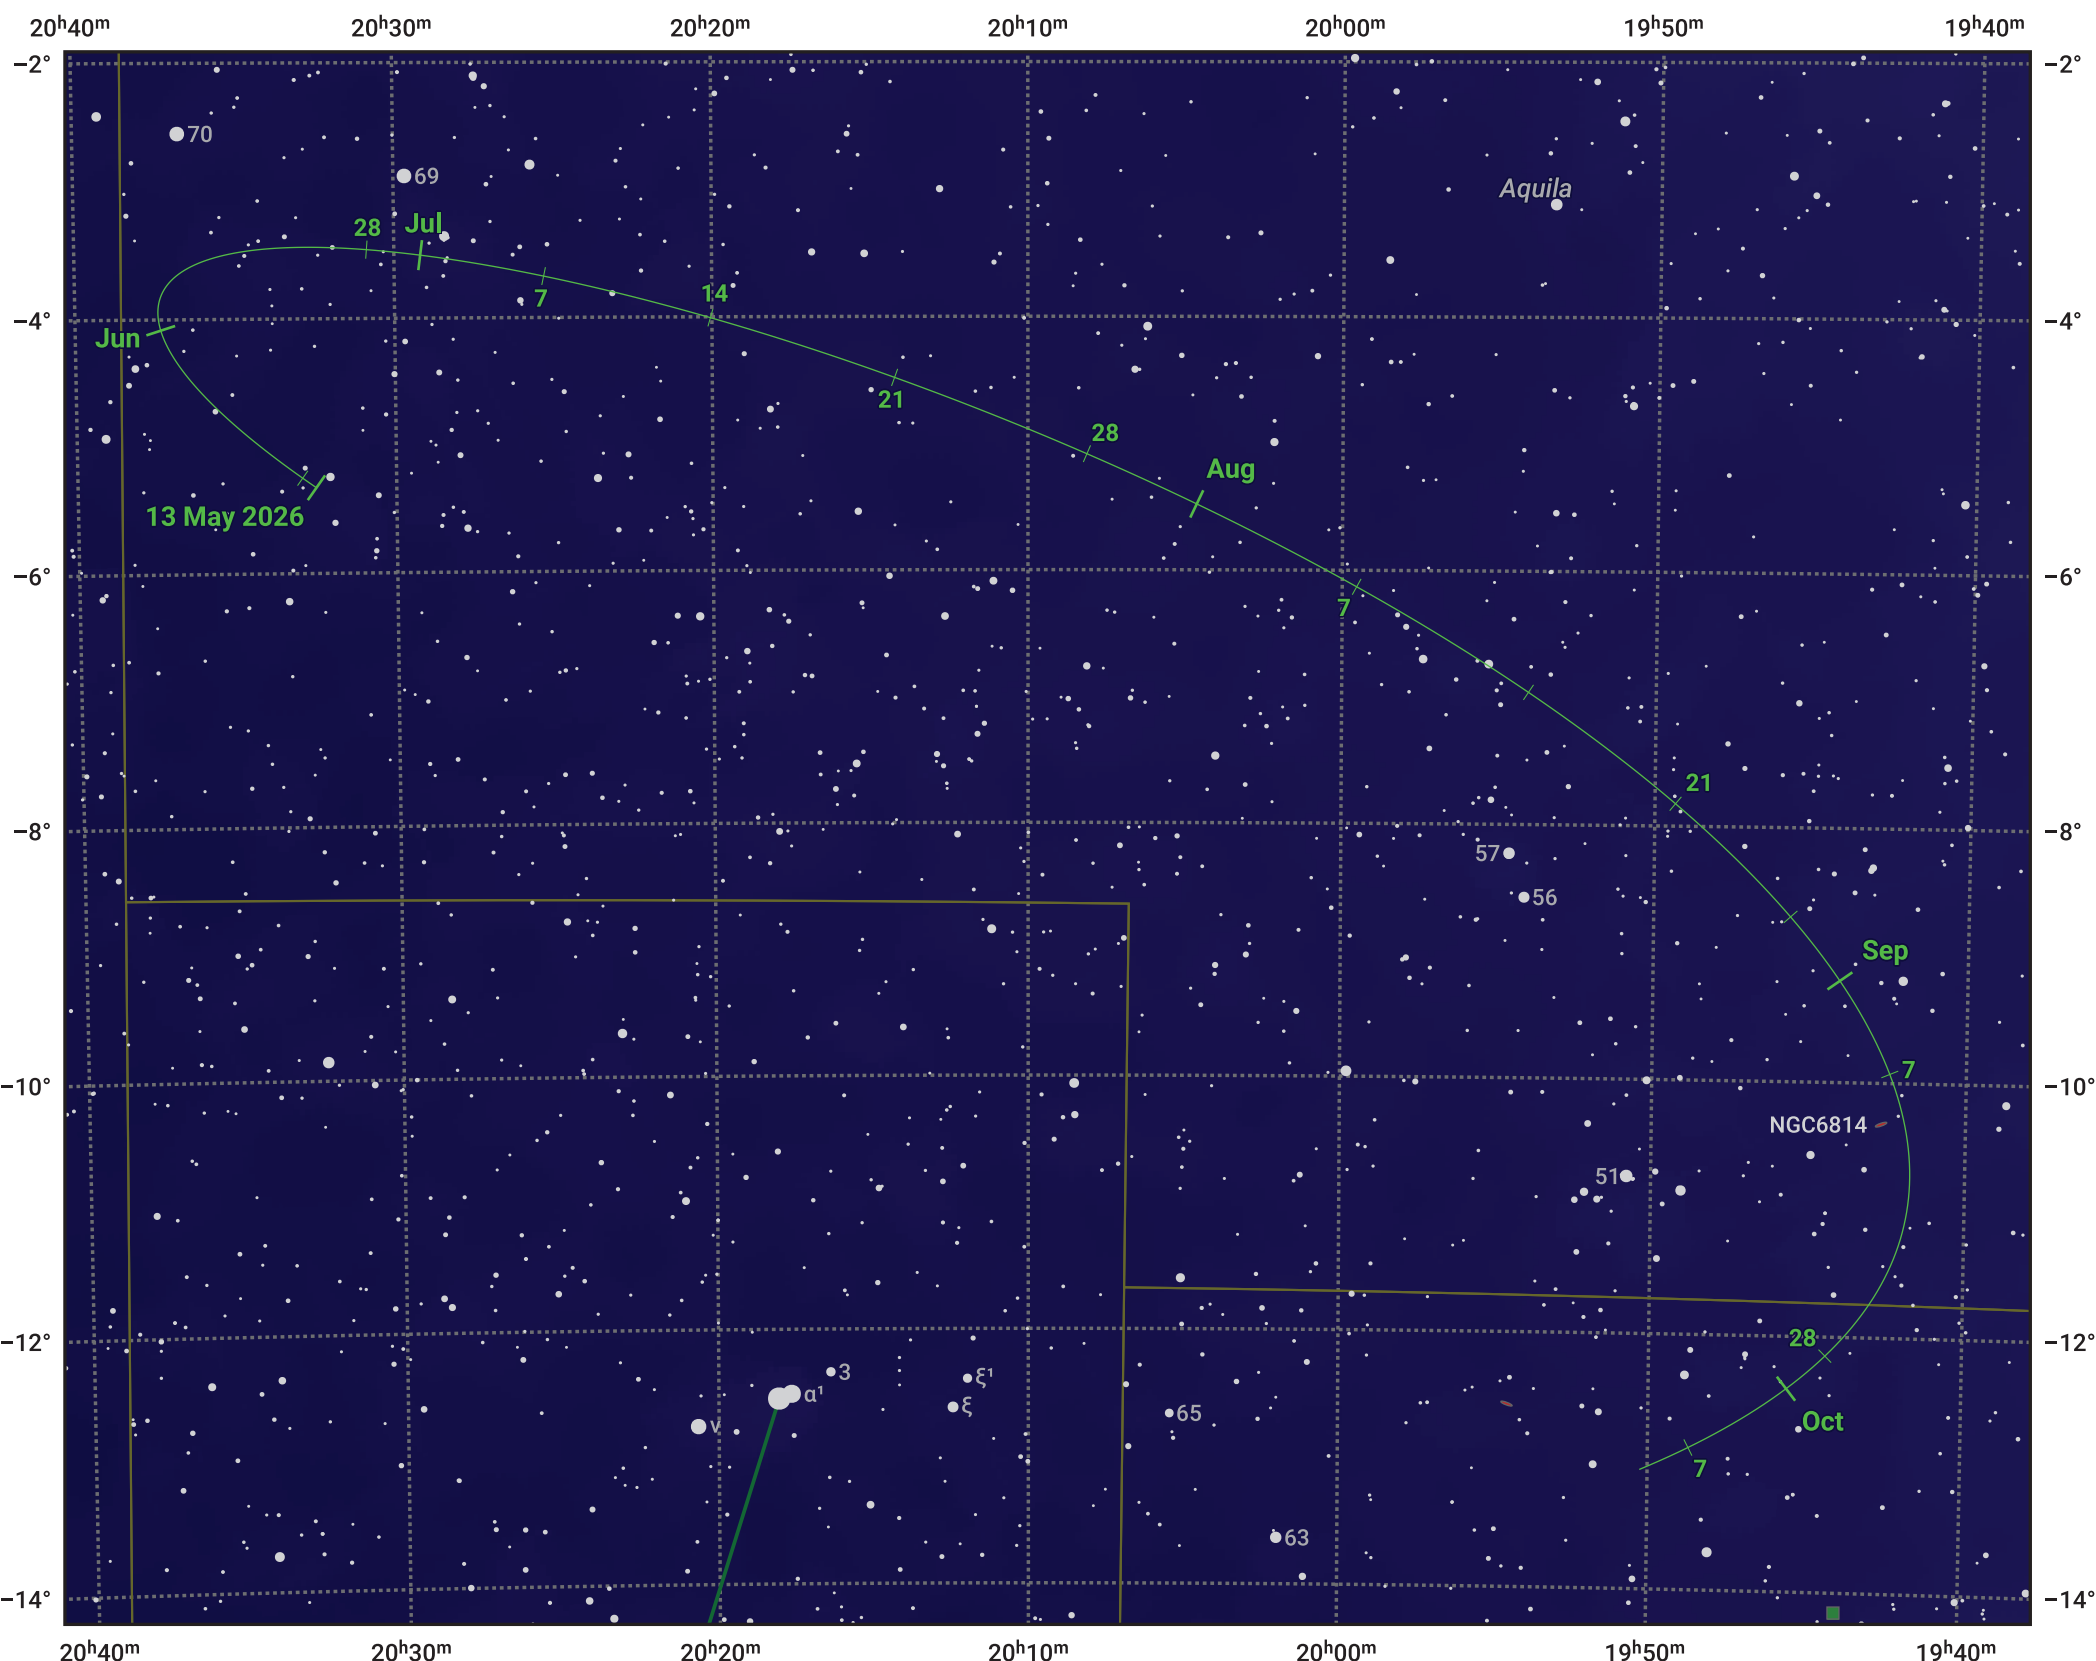

The path of Asteroid 3 Juno around opposition on 27 Jul 2026

© Dominic Ford 2011–2024. Date markers placed at midnight UTC. Downloaded from <https://in-the-sky.org>

Magnitude scale: 10.0 9.0 8.0 7.0 6.0 5.0 4.0 3.0

— Ecliptic Plane

Galaxy Bright nebula Open cluster Globular cluster

Date	Mag
2026 Jun 1	10.2
2026 Jul 1	9.6
2026 Jul 3	9.6
2026 Aug 1	9.1
2026 Sep 1	9.5
2026 Oct 1	9.9