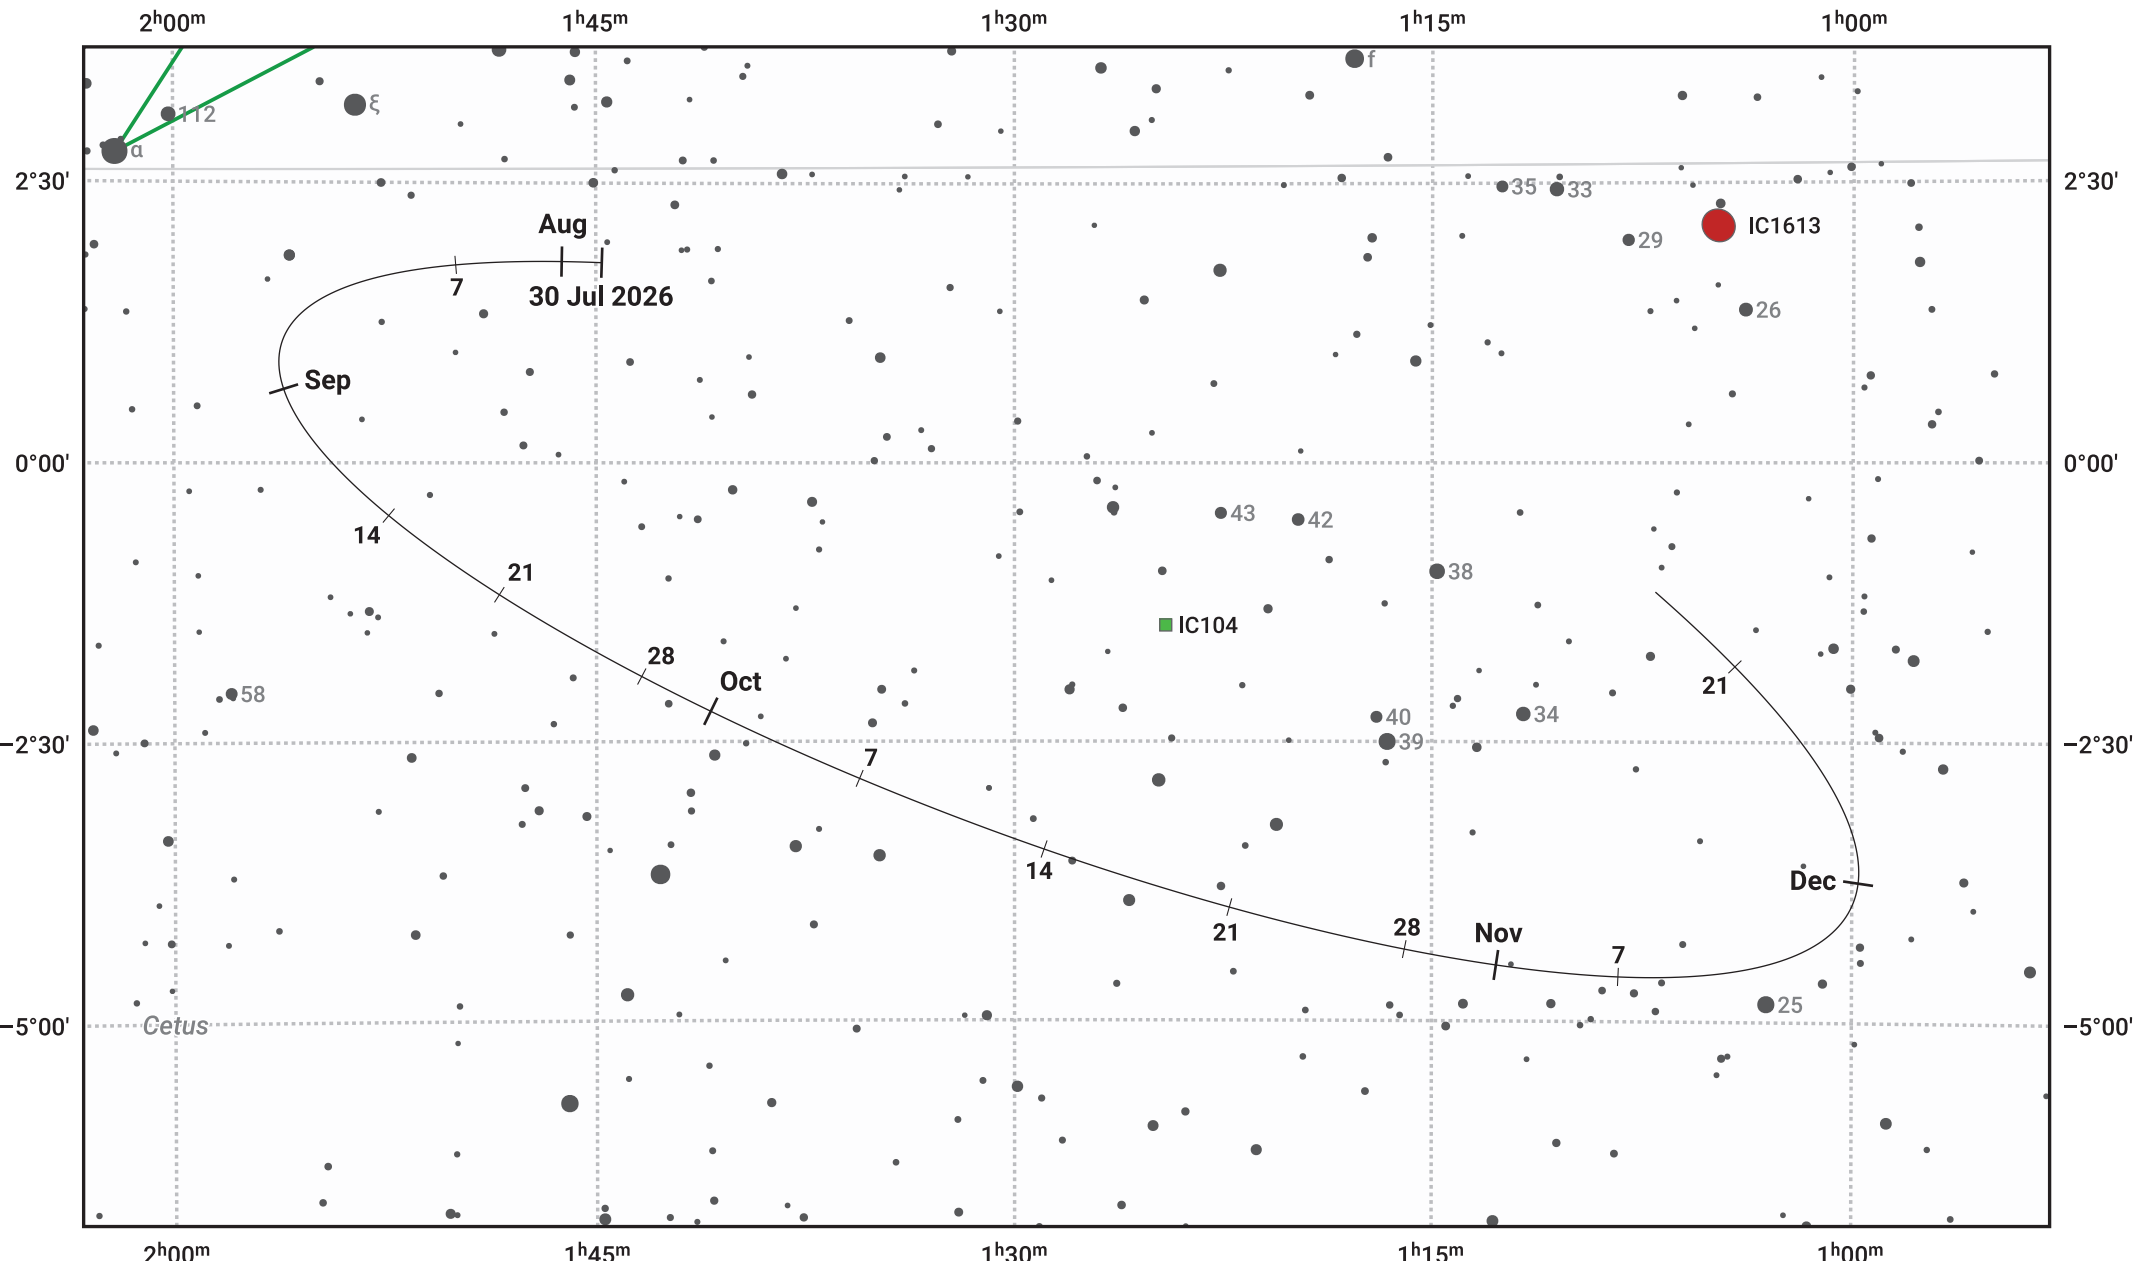

# The path of Asteroid 4 Vesta around opposition on 13 Oct 2026

© Dominic Ford 2011–2024. Date markers placed at midnight UTC. Downloaded from <https://in-the-sky.org>

Magnitude scale: • 9.0 • 8.0 • 7.0 • 6.0 • 5.0 • 4.0

— Ecliptic Plane

● Galaxy    ■ Bright nebula    ● Open cluster    ● Globular cluster

Date	Mag	Phase
2026 Aug 1	7.7	96%
2026 Sep 1	7.2	97%
2026 Sep 24	6.7	99%
2026 Oct 1	6.6	100%
2026 Nov 1	6.8	99%
2026 Dec 1	7.5	97%
2026 Dec 12	7.7	97%