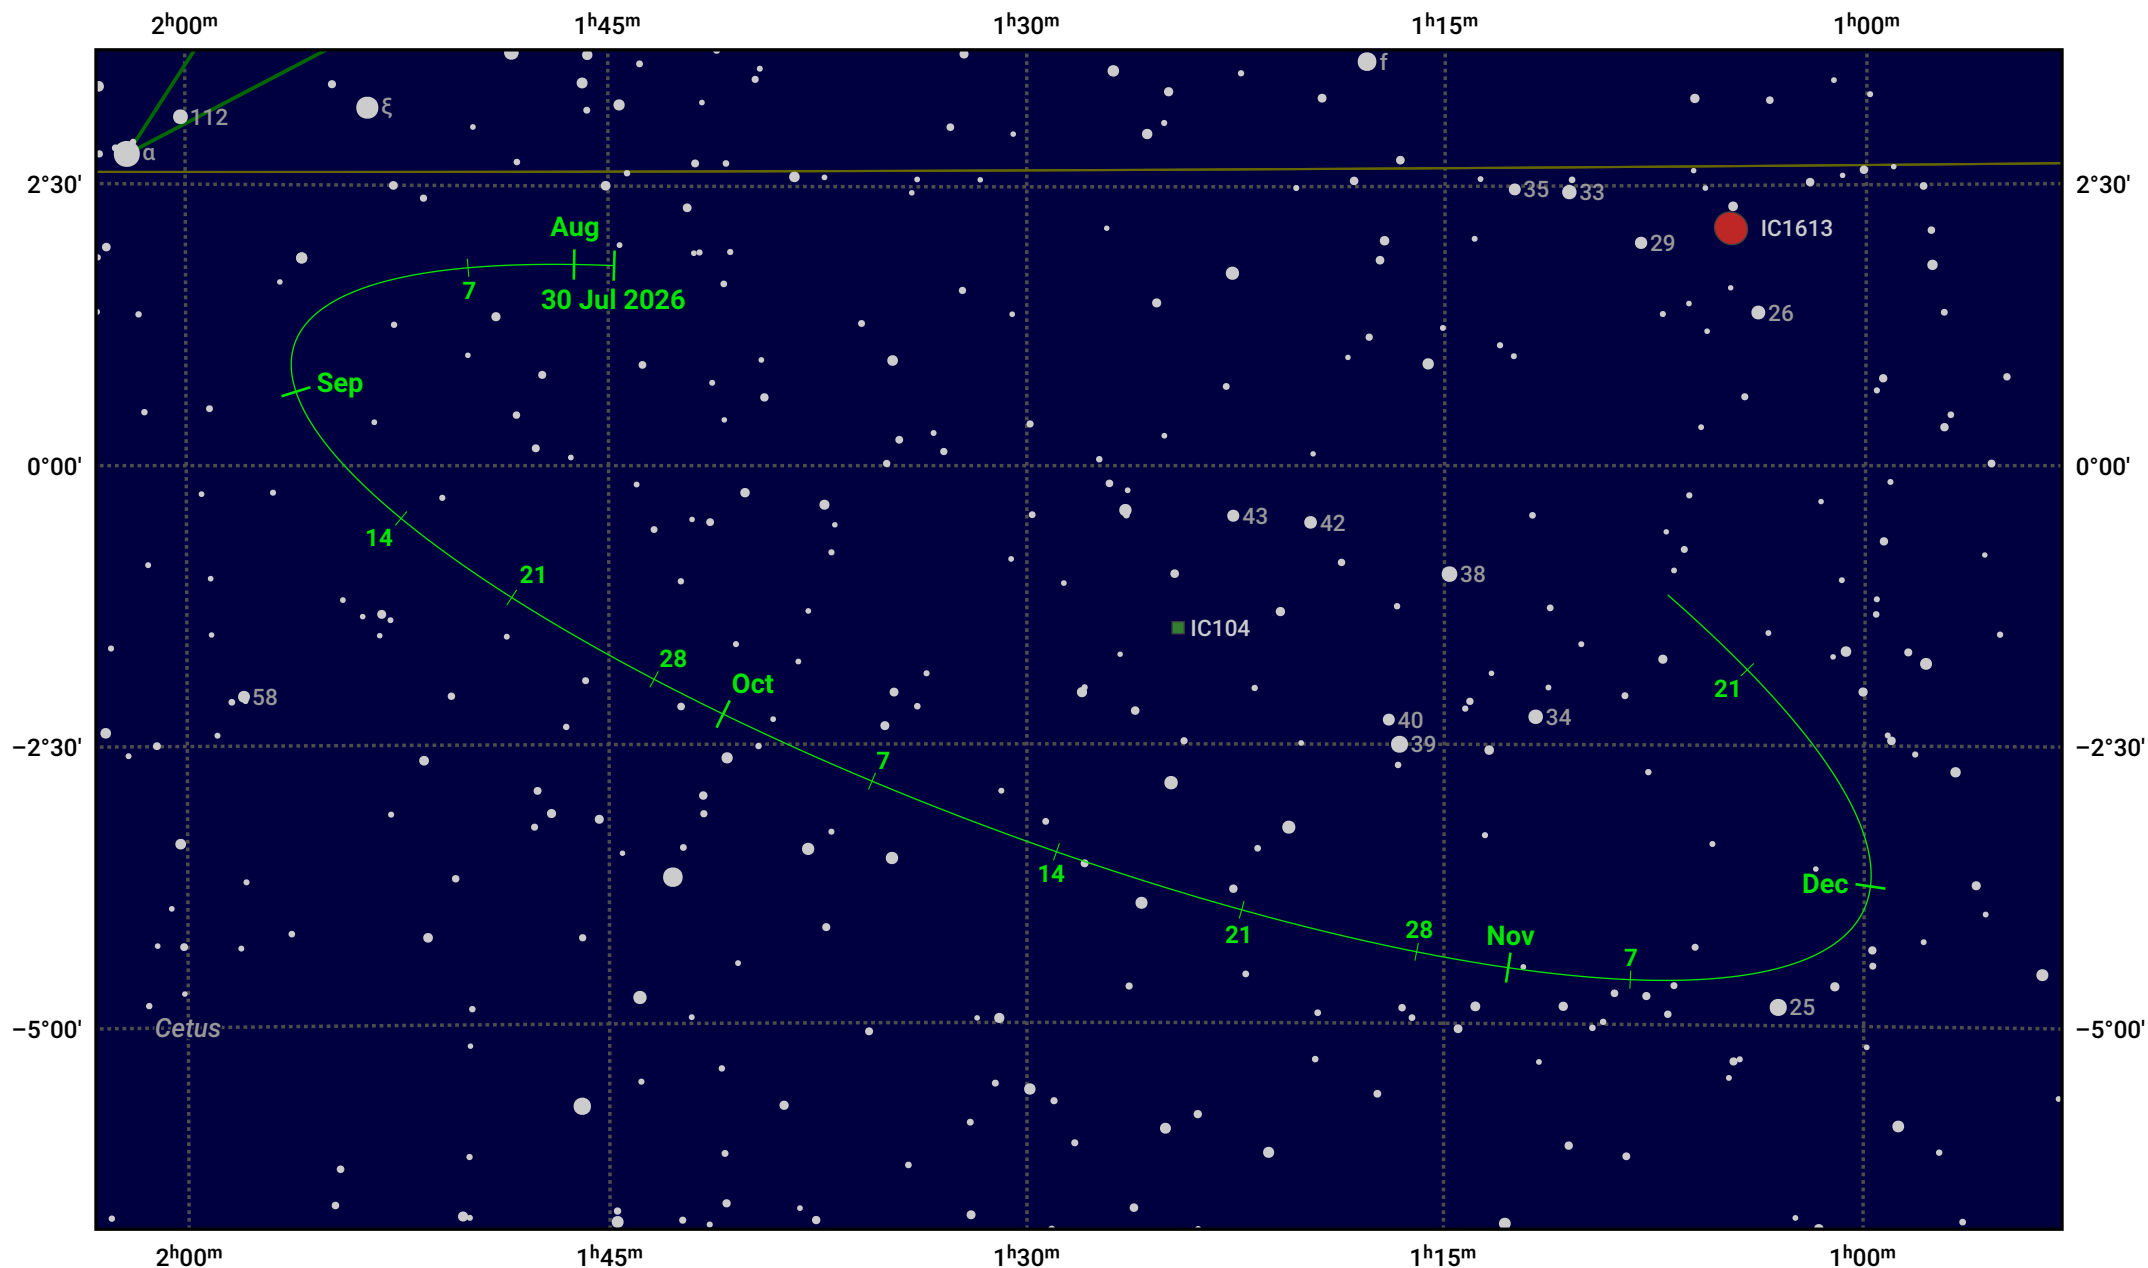

# The path of Asteroid 4 Vesta around opposition on 13 Oct 2026

© Dominic Ford 2011–2024. Date markers placed at midnight UTC. Downloaded from <https://in-the-sky.org>

Magnitude scale: ● 9.0 ● 8.0 ● 7.0 ● 6.0 ● 5.0 ● 4.0

— Ecliptic Plane

● Galaxy    ■ Bright nebula    ● Open cluster    ● Globular cluster

Date	Mag	Phase
2026 Aug 1	7.7	96%
2026 Sep 1	7.2	97%
2026 Sep 24	6.7	99%
2026 Oct 1	6.6	100%
2026 Nov 1	6.8	99%
2026 Dec 1	7.5	97%
2026 Dec 12	7.7	97%