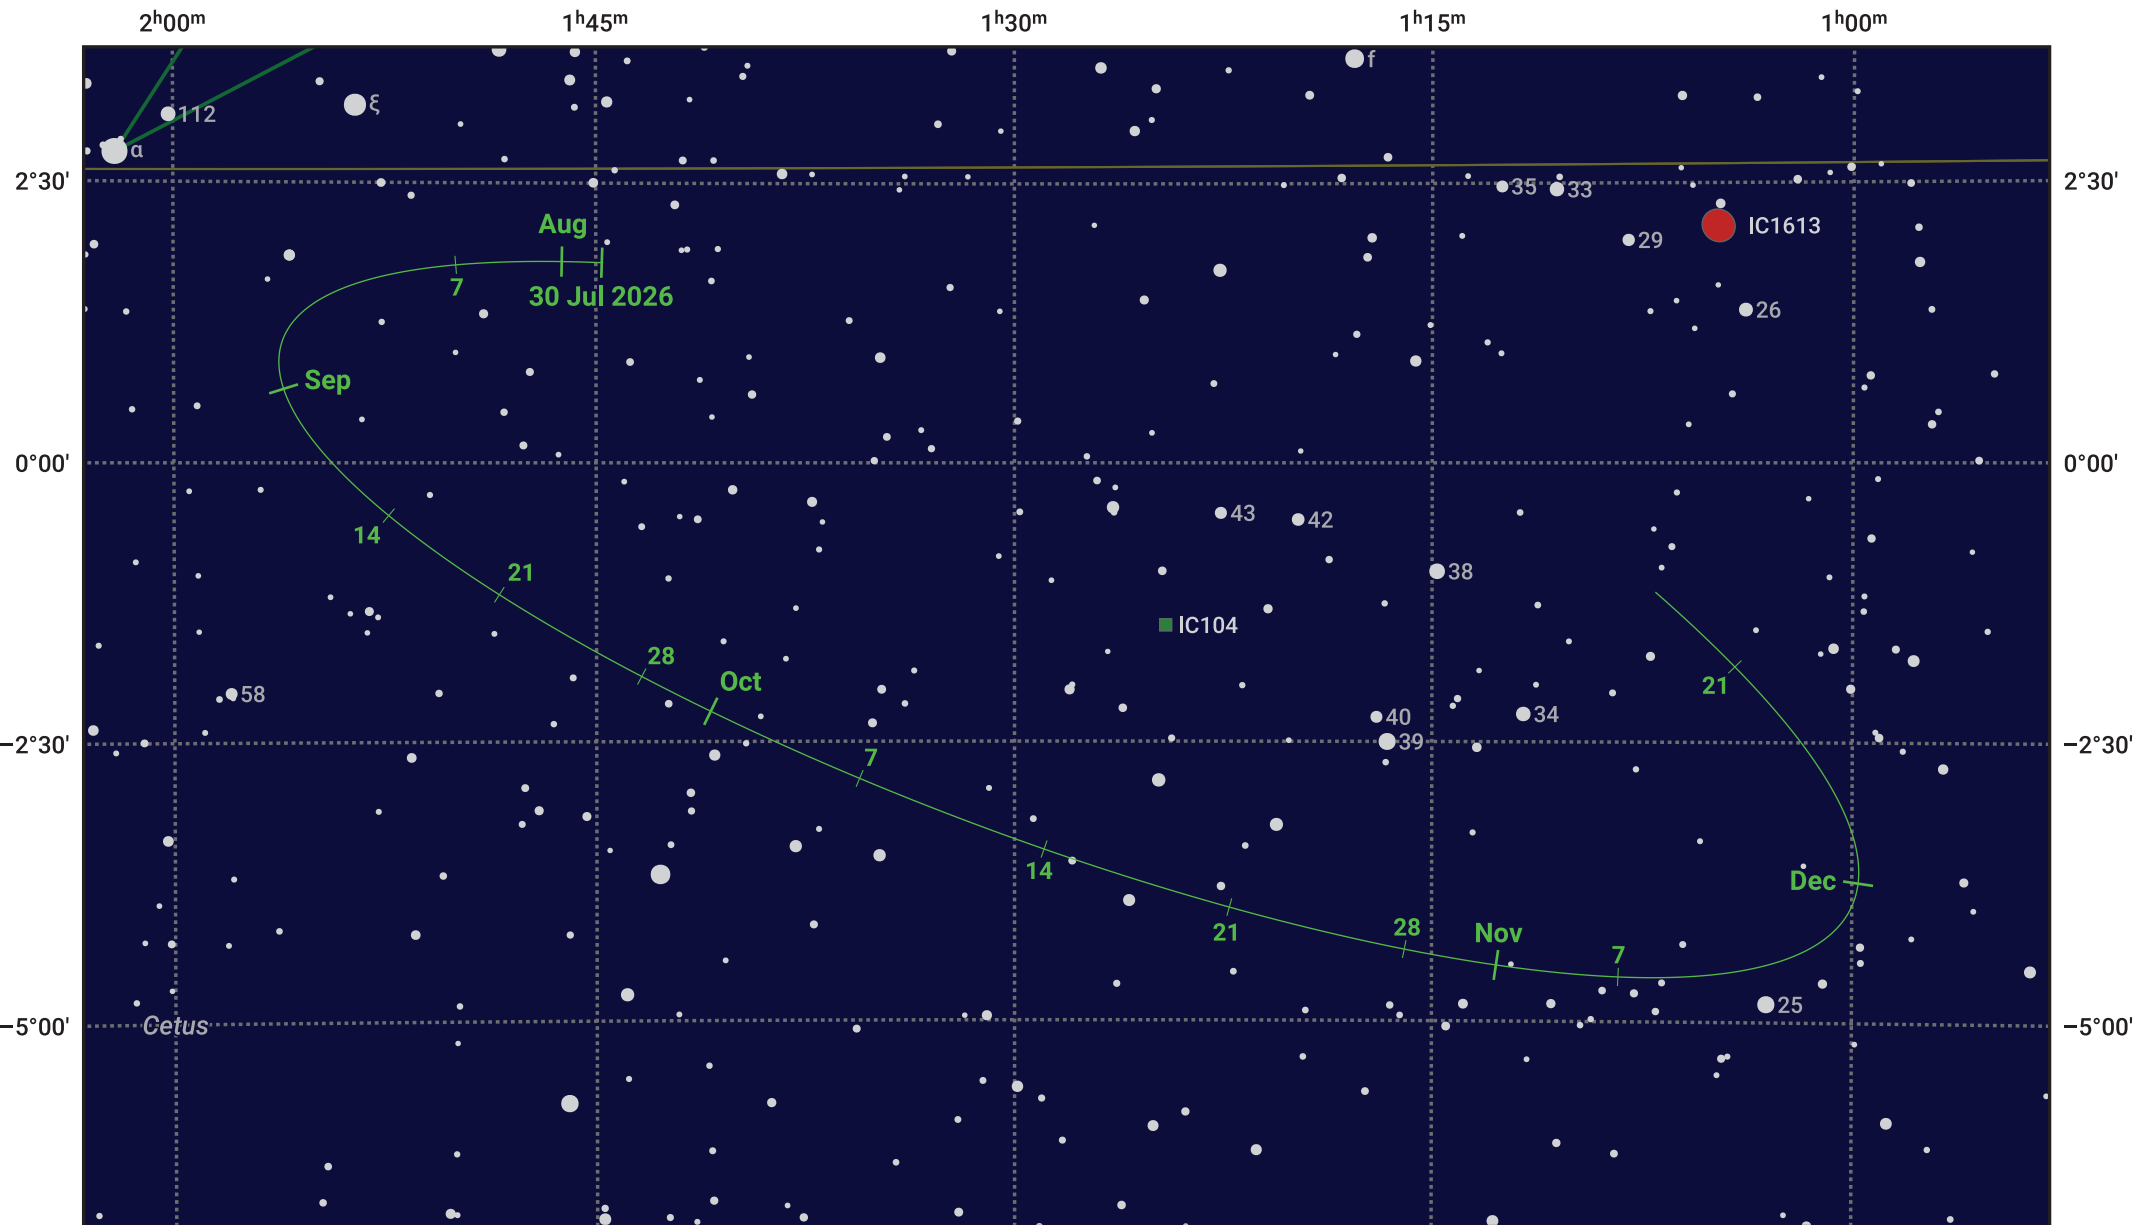

# The path of Asteroid 4 Vesta around opposition on 13 Oct 2026

© Dominic Ford 2011–2024. Date markers placed at midnight UTC. Downloaded from <https://in-the-sky.org>

Magnitude scale: ● 9.0 ● 8.0 ● 7.0 ● 6.0 ● 5.0 ● 4.0

— Ecliptic Plane

● Galaxy ● Bright nebula ● Open cluster ● Globular cluster

Date	Mag	Phase
2026 Aug 1	7.7	96%
2026 Sep 1	7.2	97%
2026 Sep 24	6.7	99%
2026 Oct 1	6.6	100%
2026 Nov 1	6.8	99%
2026 Dec 1	7.5	97%
2026 Dec 12	7.7	97%