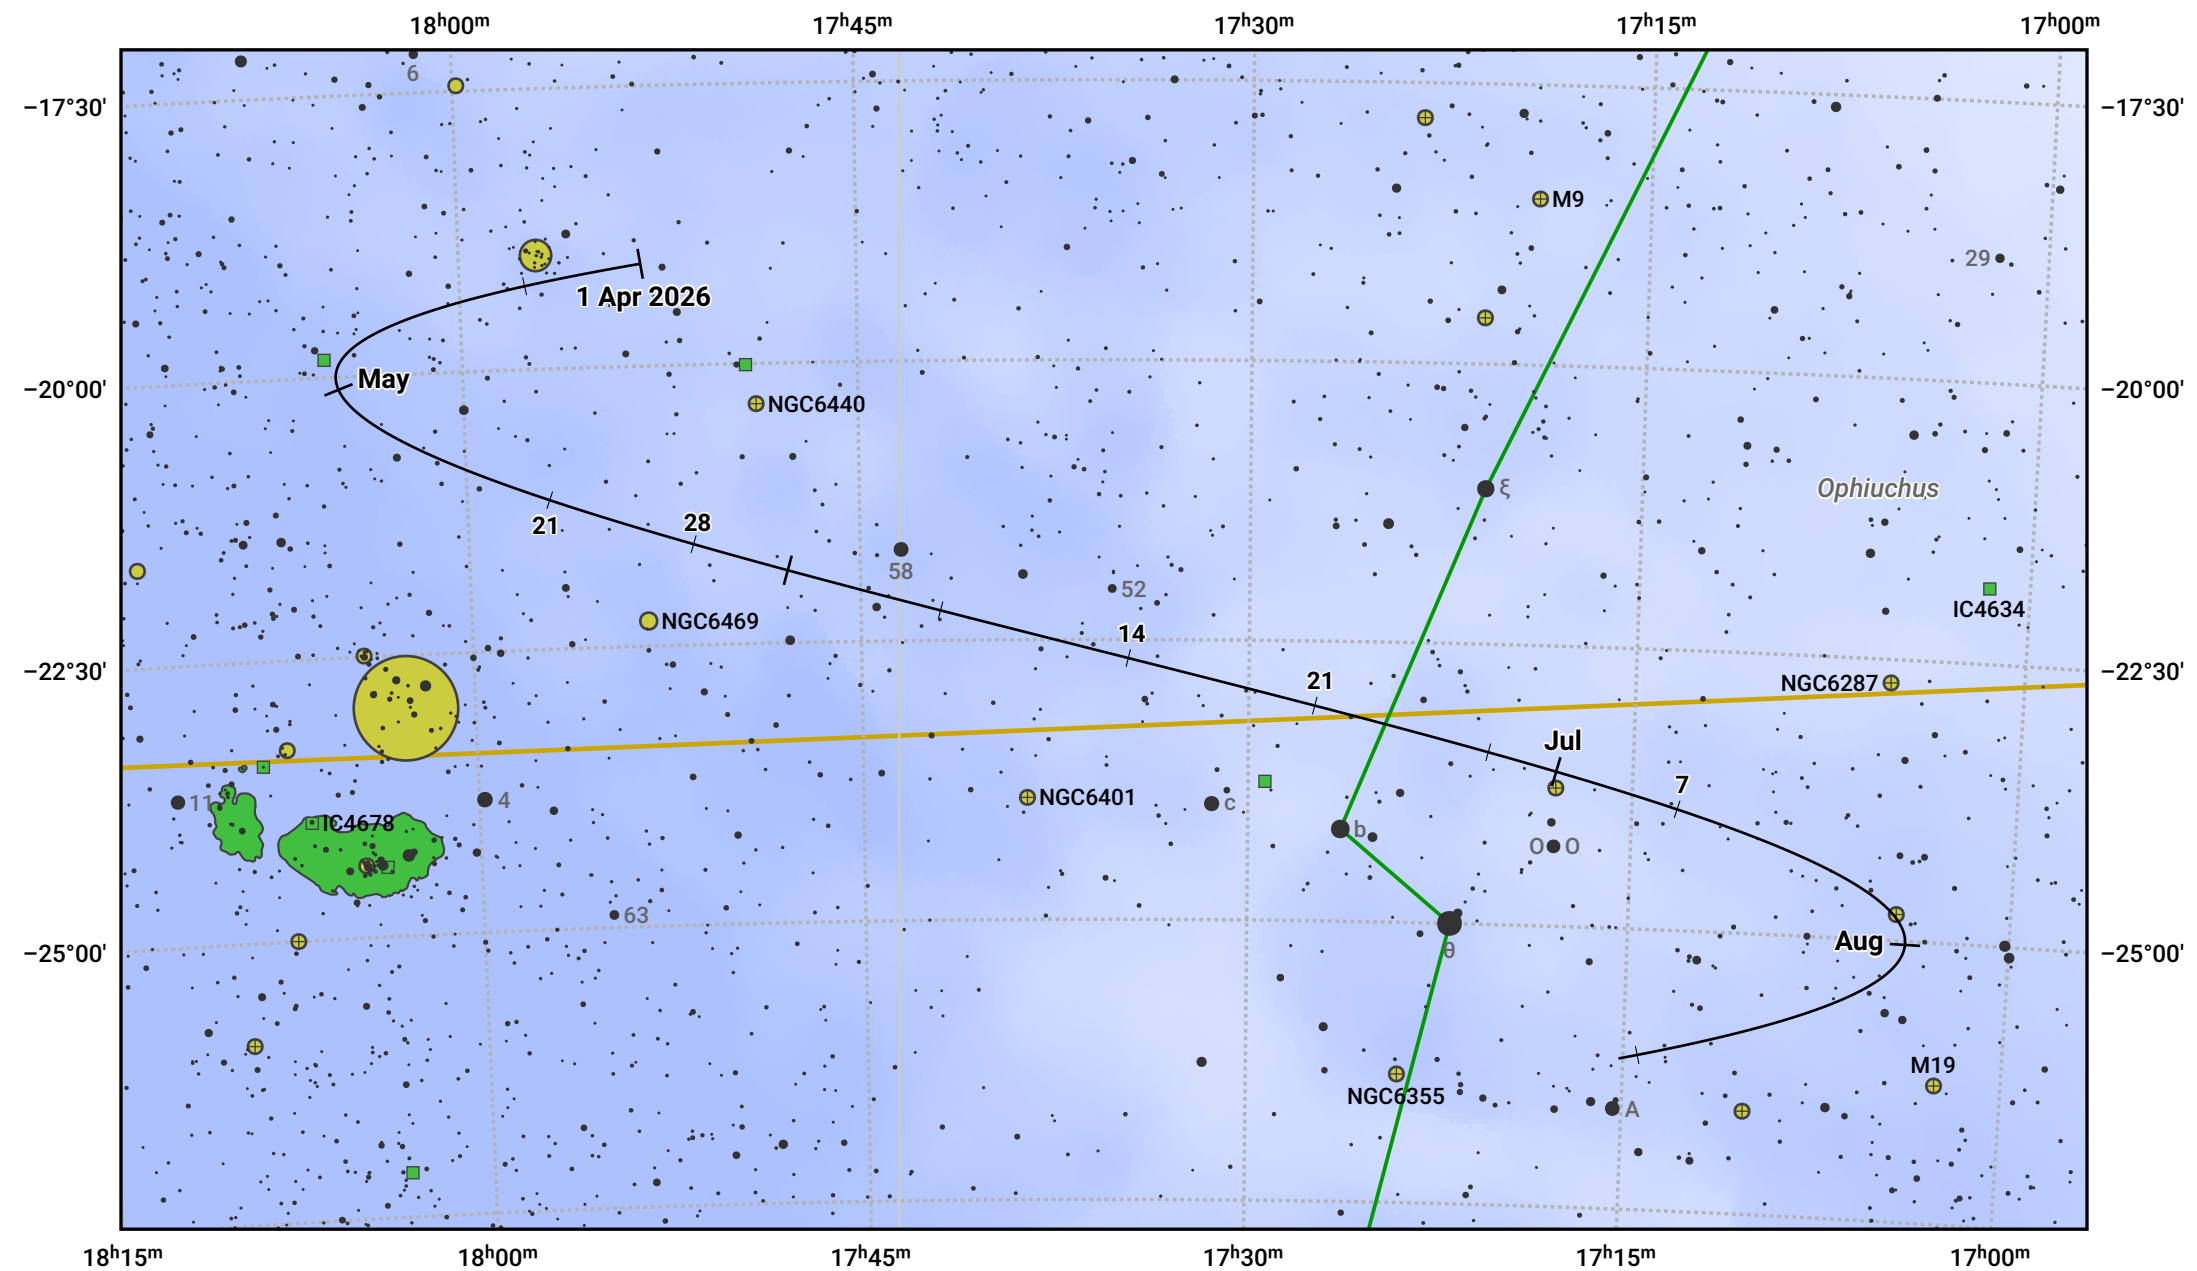

# The path of Asteroid 14 Irene around opposition on 15 Jun 2026

© Dominic Ford 2011–2024. Date markers placed at midnight UTC. Downloaded from <https://in-the-sky.org>

Magnitude scale: 10.0 9.0 8.0 7.0 6.0 5.0 4.0 3.0

— Ecliptic Plane

Galaxy    Bright nebula    Open cluster    Globular cluster

Date	Mag	Phase
2026 Apr 1	10.9	95%
2026 May 1	10.4	97%
2026 May 26	9.9	99%
2026 Jun 1	9.8	100%
2026 Jul 1	9.9	100%
2026 Aug 1	10.7	97%
2026 Aug 8	10.9	97%