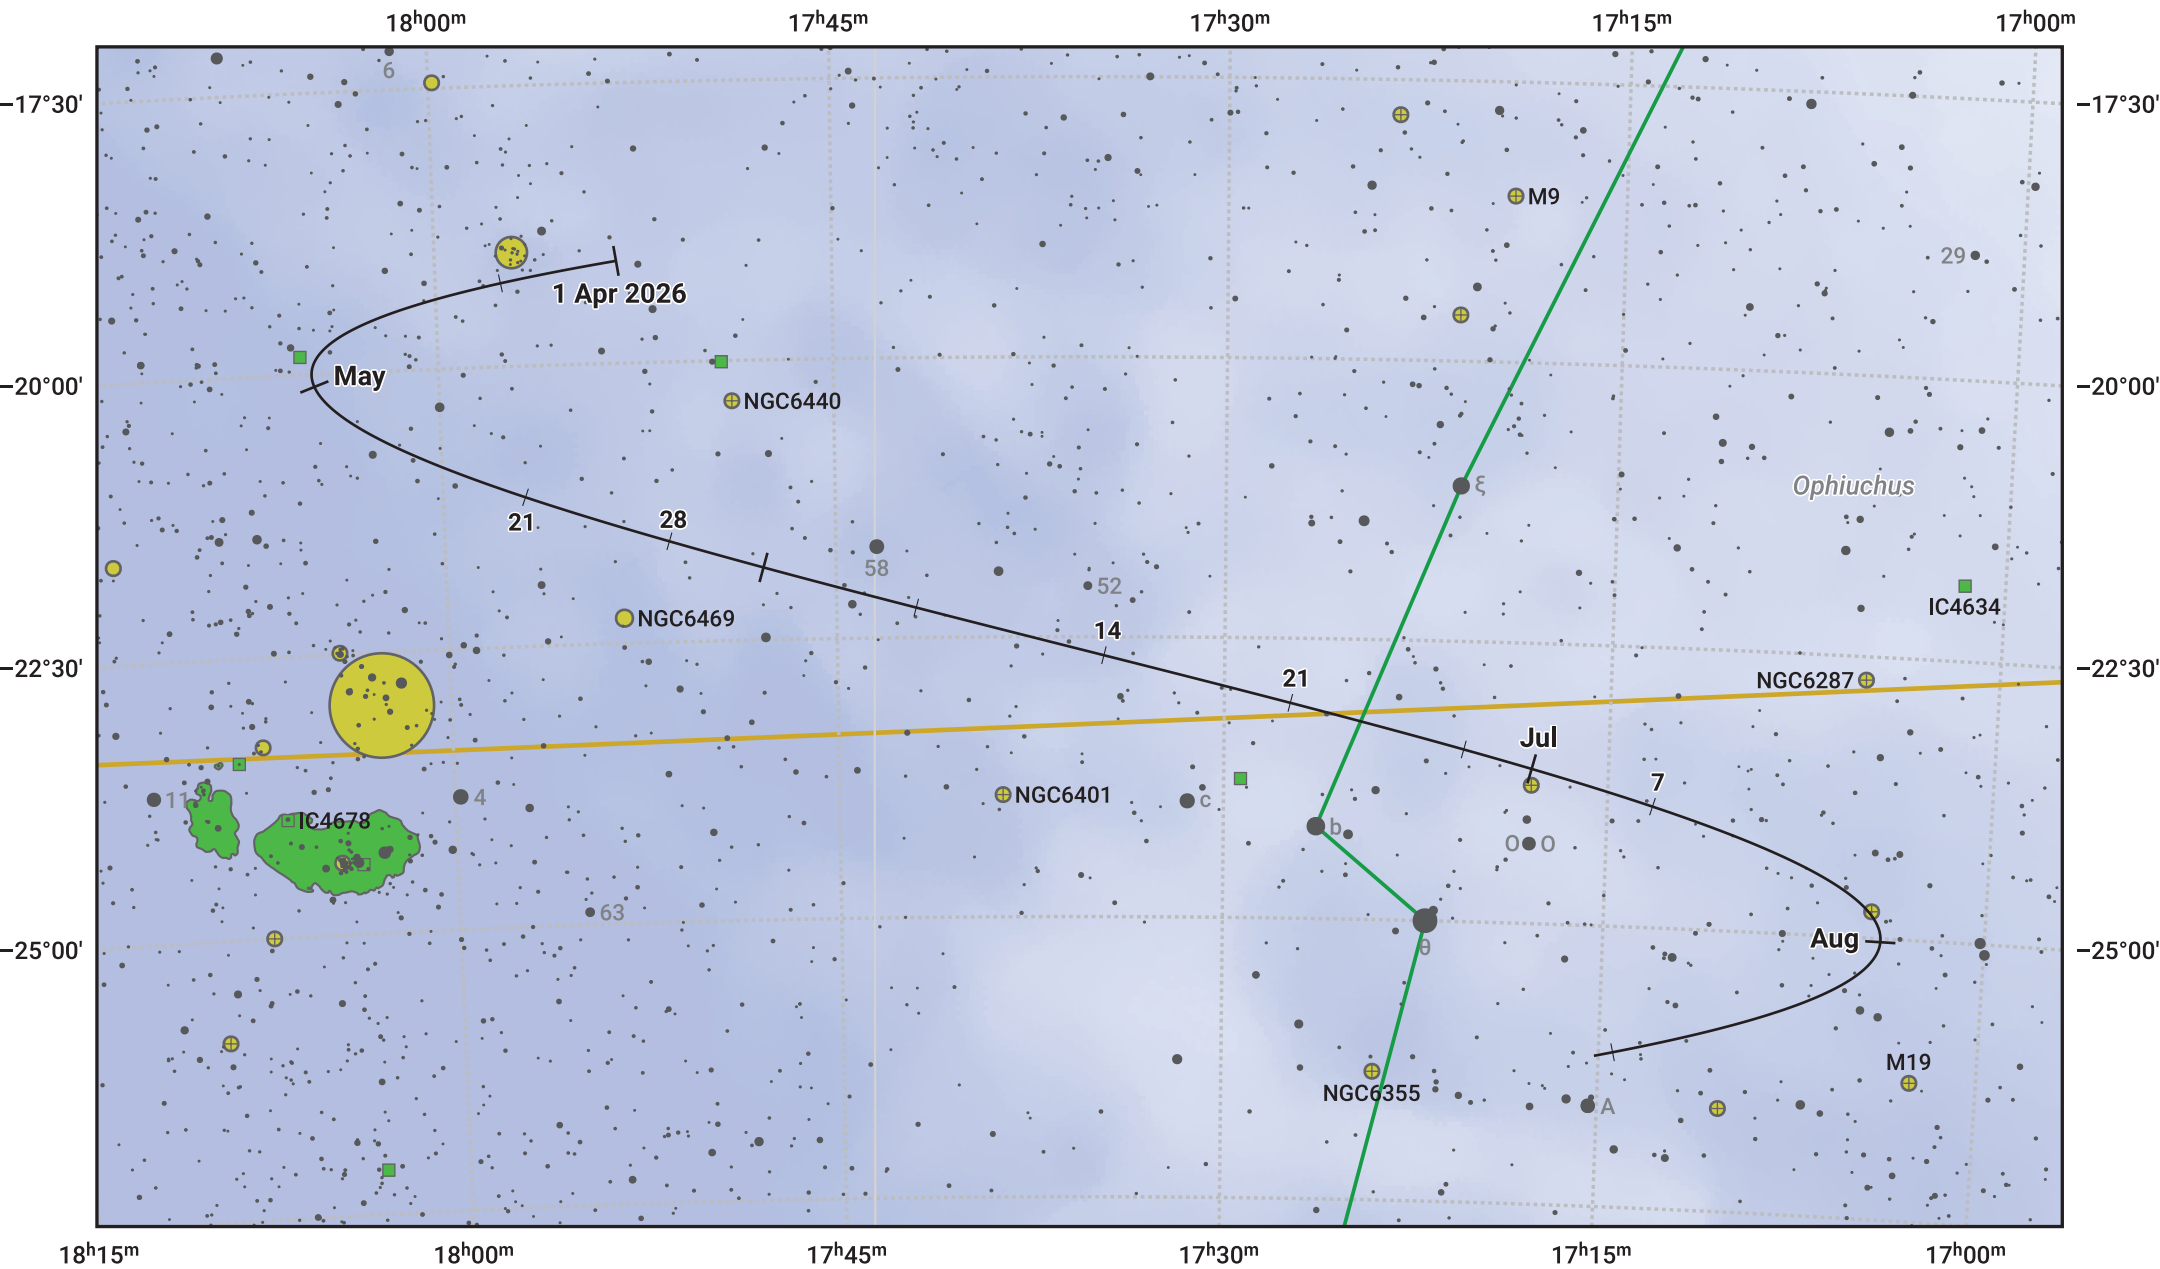

# The path of Asteroid 14 Irene around opposition on 15 Jun 2026

© Dominic Ford 2011–2024. Date markers placed at midnight UTC. Downloaded from <https://in-the-sky.org>

Magnitude scale: 10.0 9.0 8.0 7.0 6.0 5.0 4.0 3.0

— Ecliptic Plane

Galaxy Bright nebula Open cluster Globular cluster

Date	Mag	Phase
2026 Apr 1	10.9	95%
2026 May 1	10.4	97%
2026 May 26	9.9	99%
2026 Jun 1	9.8	100%
2026 Jul 1	9.9	100%
2026 Aug 1	10.7	97%
2026 Aug 8	10.9	97%