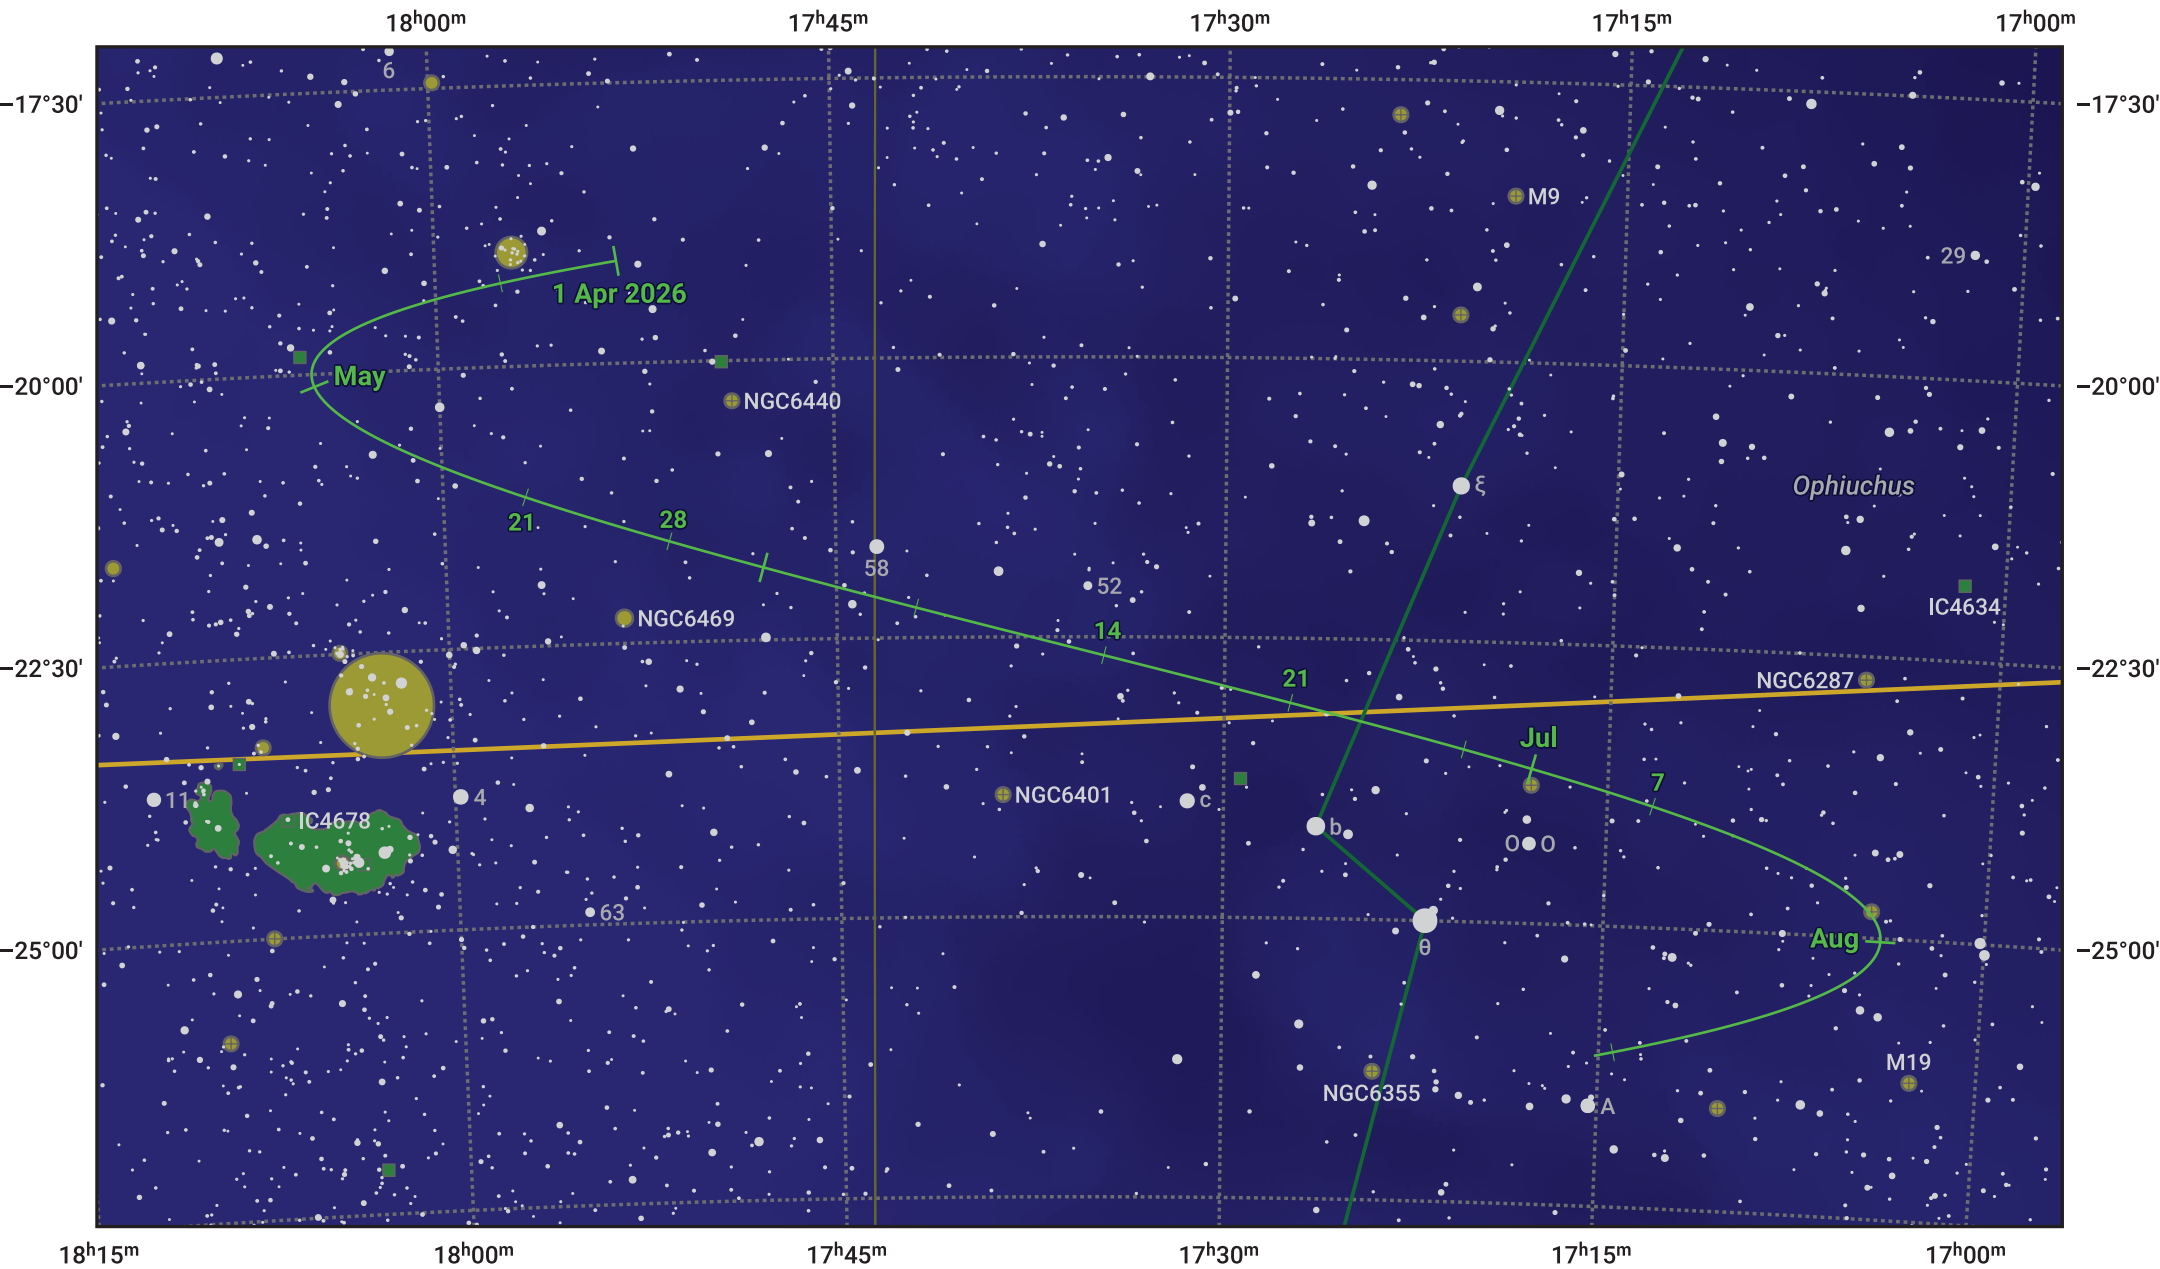

# The path of Asteroid 14 Irene around opposition on 15 Jun 2026

© Dominic Ford 2011–2024. Date markers placed at midnight UTC. Downloaded from <https://in-the-sky.org>

Magnitude scale: 10.0 9.0 8.0 7.0 6.0 5.0 4.0 3.0

— Ecliptic Plane

Galaxy    Bright nebula    Open cluster    Globular cluster

Date	Mag	Phase
2026 Apr 1	10.9	95%
2026 May 1	10.4	97%
2026 May 26	9.9	99%
2026 Jun 1	9.8	100%
2026 Jul 1	9.9	100%
2026 Aug 1	10.7	97%
2026 Aug 8	10.9	97%