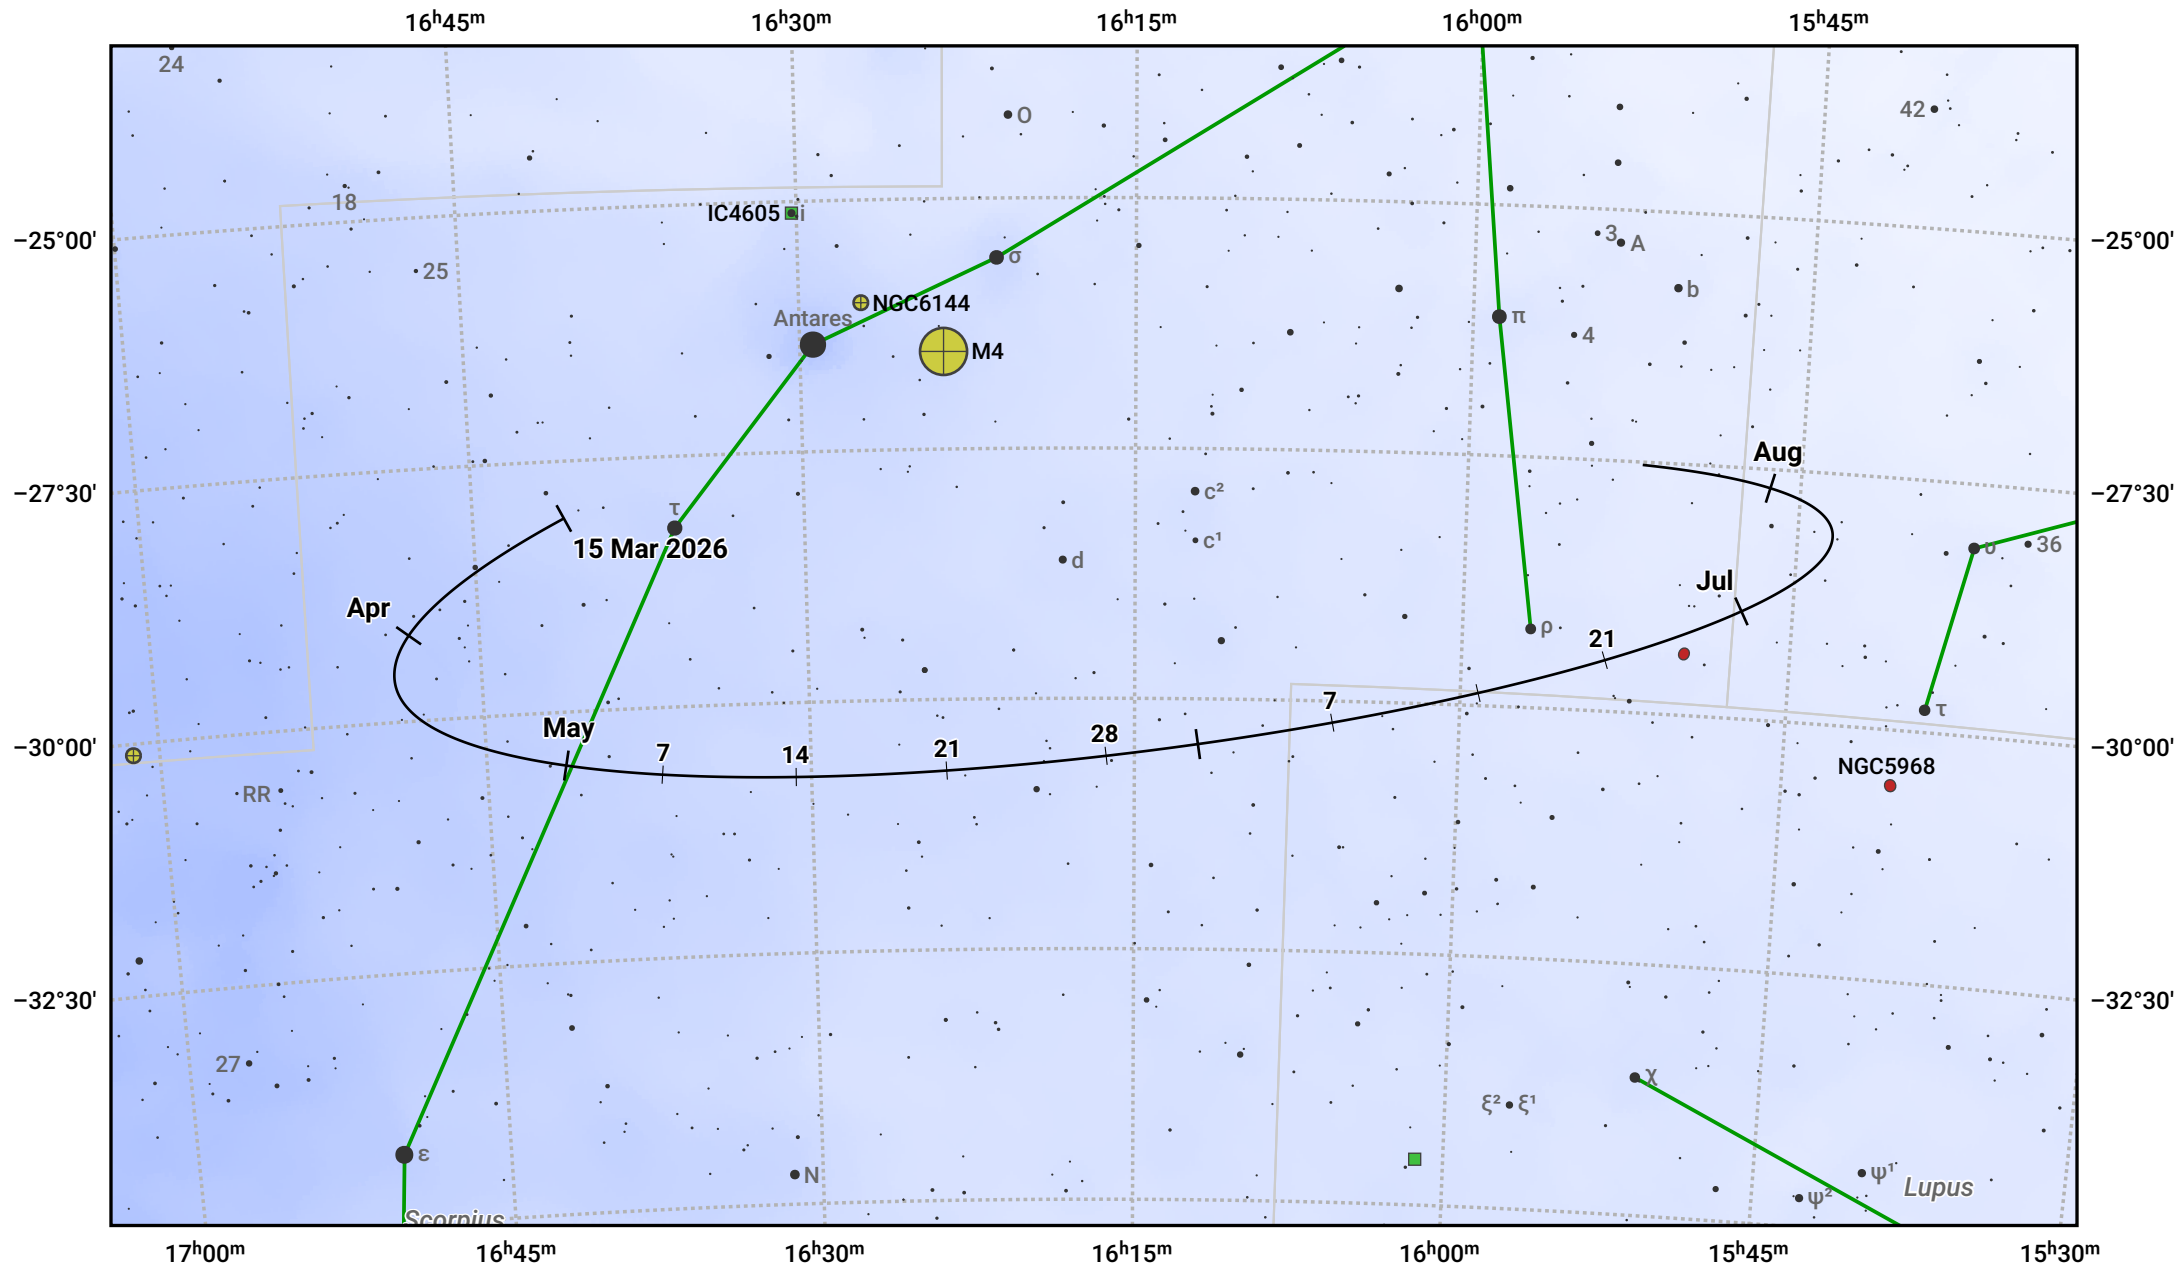

The path of Asteroid 29 Amphitrite around opposition on 29 May 2026

© Dominic Ford 2011–2024. Date markers placed at midnight UTC. Downloaded from <https://in-the-sky.org>

Magnitude scale: 9.0 8.0 7.0 6.0 5.0 4.0 3.0 2.0 1.0

— Ecliptic Plane

● Galaxy ■ Bright nebula ● Open cluster ⊕ Globular cluster

Date	Mag
2026 Apr 1	10.8
2026 May 1	10.2
2026 May 8	10.1
2026 Jun 1	9.7
2026 Jul 1	10.3
2026 Aug 1	10.9