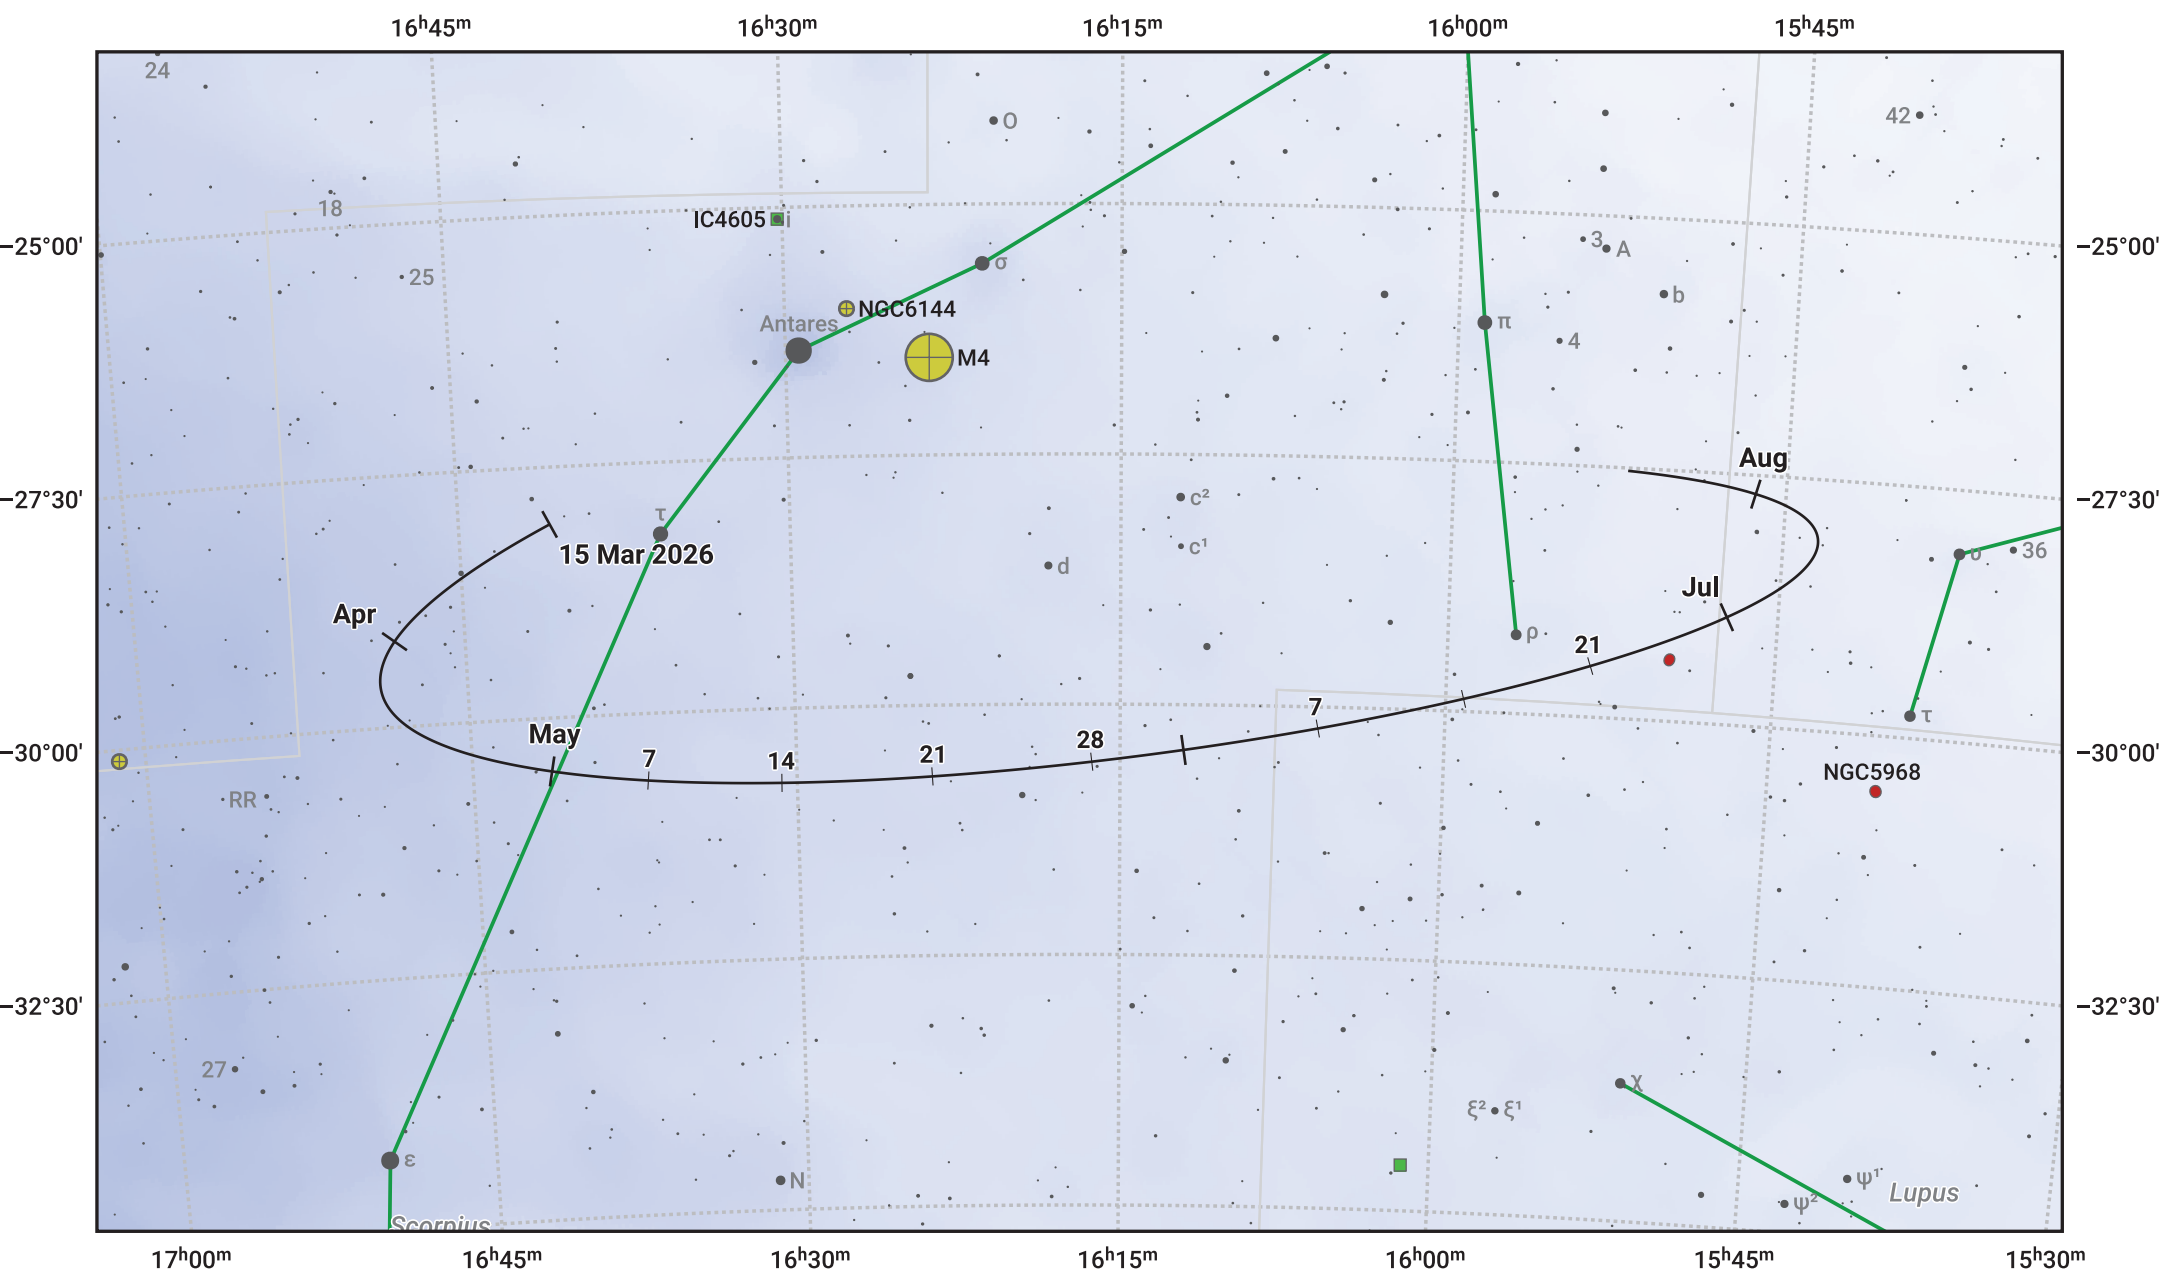

The path of Asteroid 29 Amphitrite around opposition on 29 May 2026

© Dominic Ford 2011–2024. Date markers placed at midnight UTC. Downloaded from <https://in-the-sky.org>

Magnitude scale: 9.0 8.0 7.0 6.0 5.0 4.0 3.0 2.0 1.0

— Ecliptic Plane

Galaxy Bright nebula Open cluster Globular cluster

Date	Mag
2026 Apr 1	10.8
2026 May 1	10.2
2026 May 8	10.1
2026 Jun 1	9.7
2026 Jul 1	10.3
2026 Aug 1	10.9