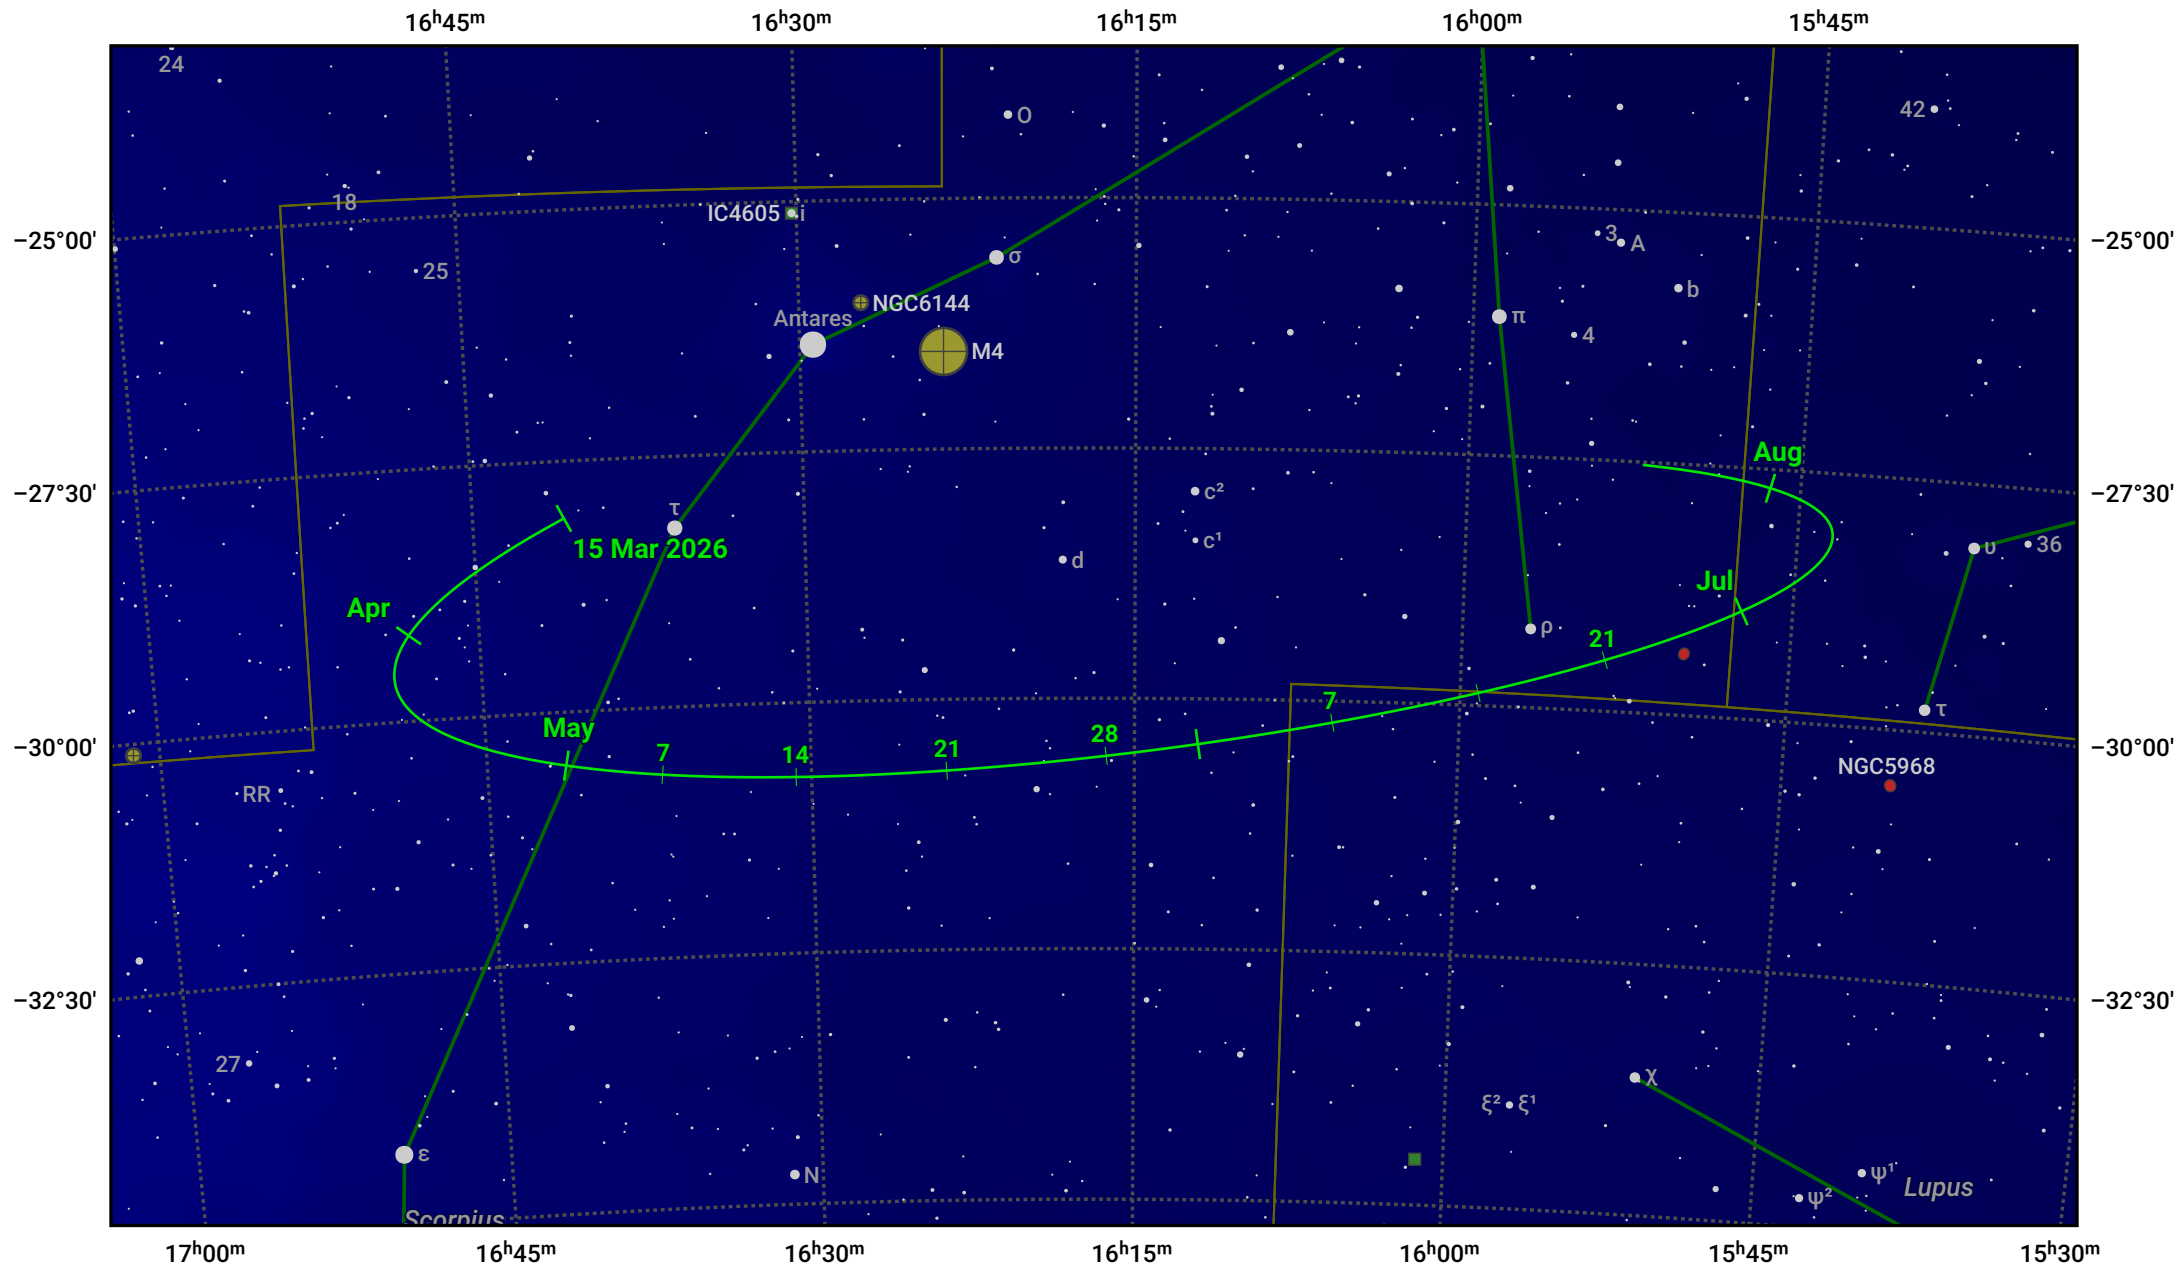

The path of Asteroid 29 Amphitrite around opposition on 29 May 2026

© Dominic Ford 2011–2024. Date markers placed at midnight UTC. Downloaded from <https://in-the-sky.org>

Magnitude scale: 9.0 8.0 7.0 6.0 5.0 4.0 3.0 2.0 1.0

— Ecliptic Plane

● Galaxy ■ Bright nebula ● Open cluster ⊕ Globular cluster

Date	Mag
2026 Apr 1	10.8
2026 May 1	10.2
2026 May 8	10.1
2026 Jun 1	9.7
2026 Jul 1	10.3
2026 Aug 1	10.9