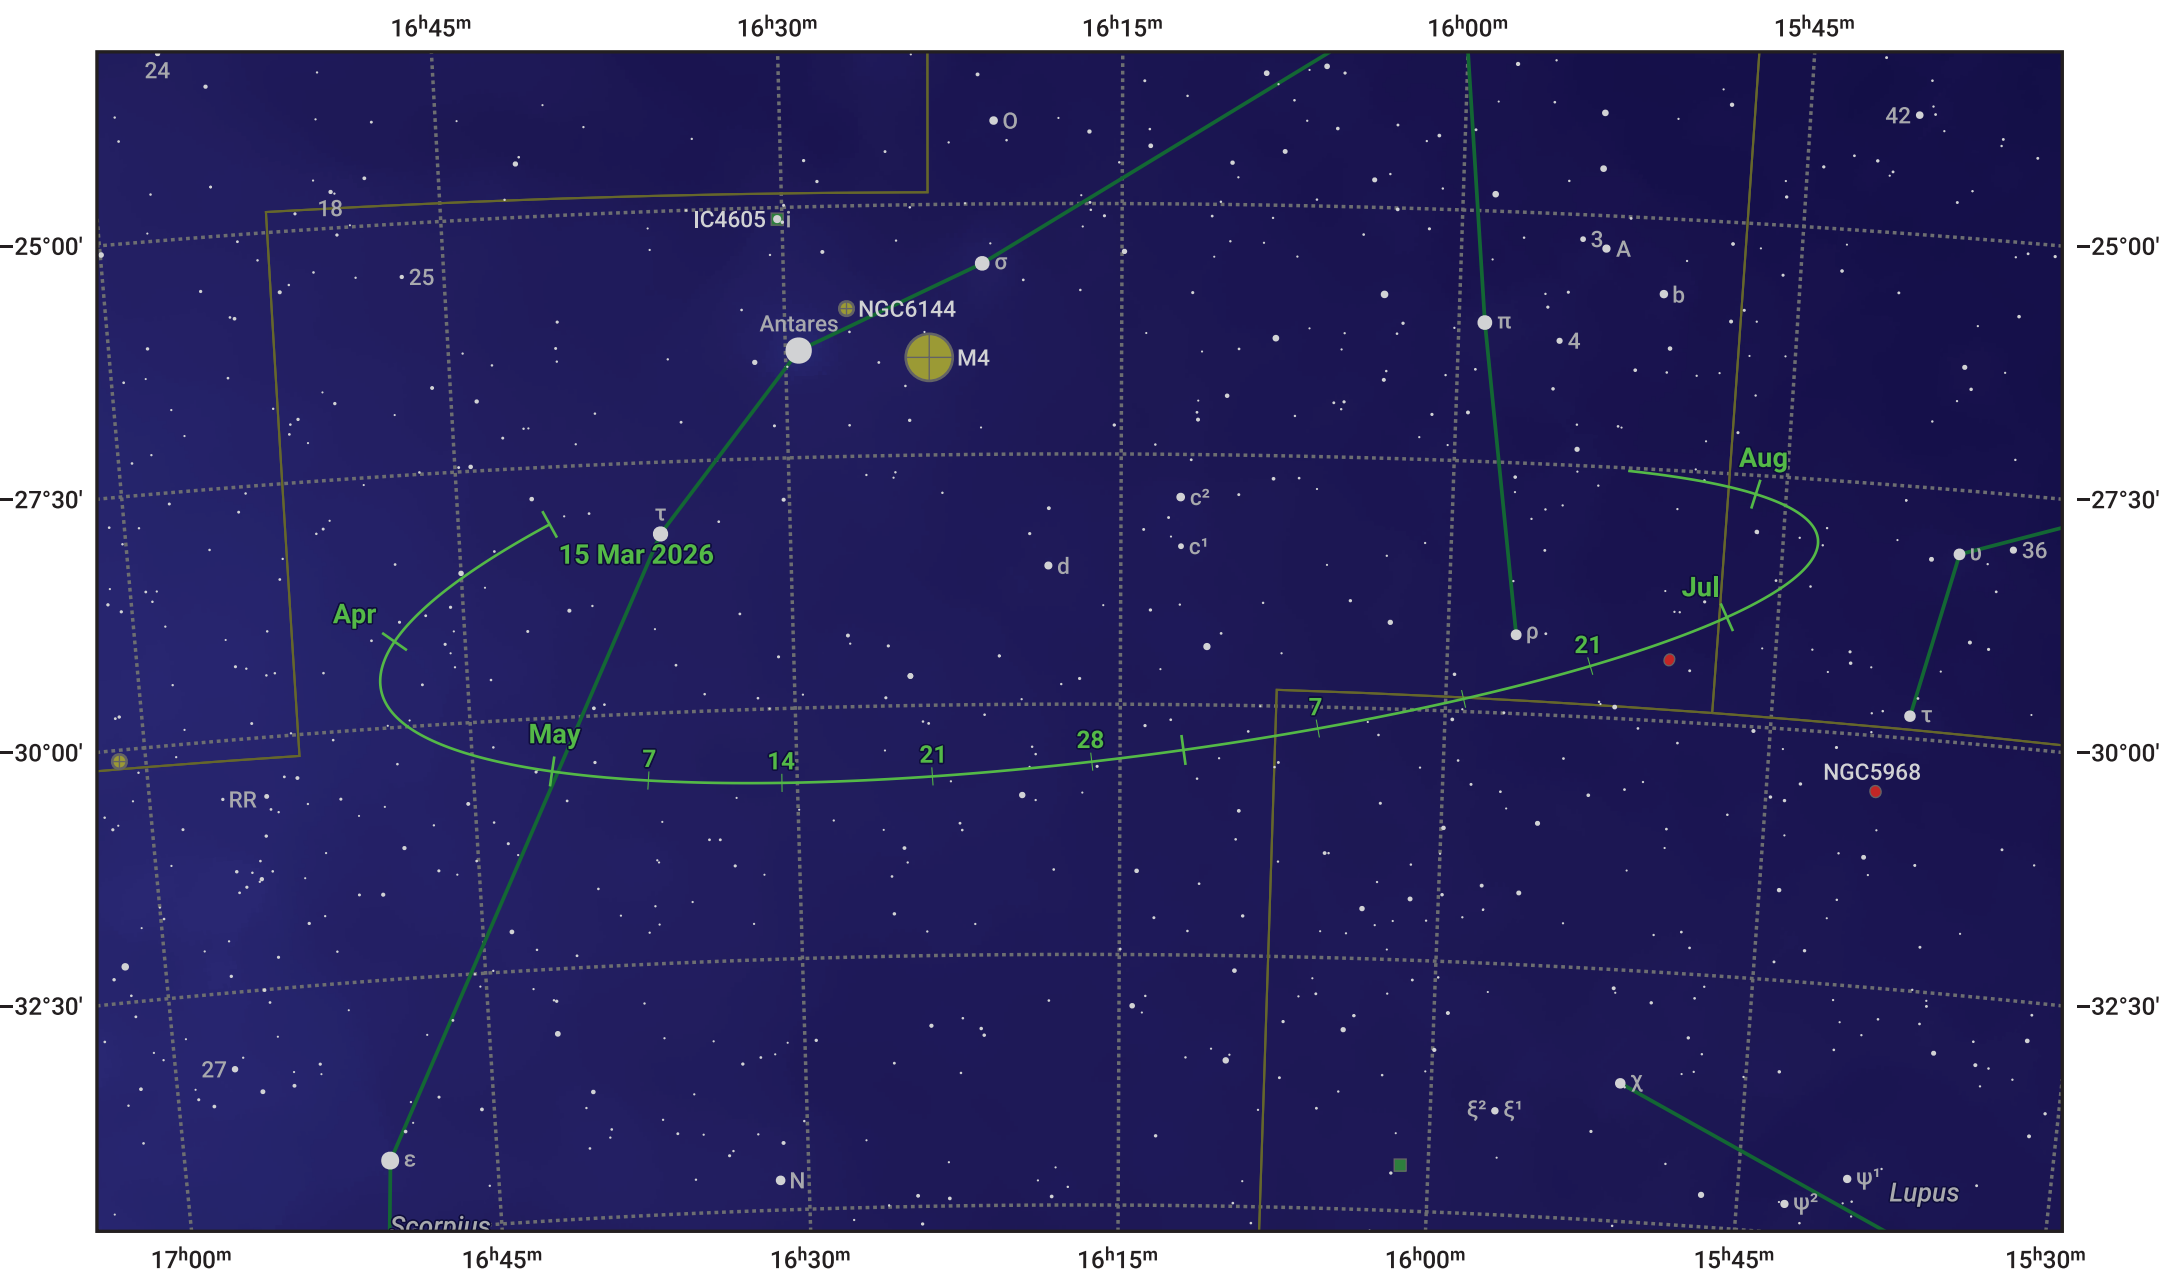

The path of Asteroid 29 Amphritrite around opposition on 29 May 2026

© Dominic Ford 2011–2024. Date markers placed at midnight UTC. Downloaded from <https://in-the-sky.org>

Magnitude scale: 9.0 8.0 7.0 6.0 5.0 4.0 3.0 2.0 1.0

— Ecliptic Plane

- Galaxy
- Bright nebula
- Open cluster
- ⊕ Globular cluster

Date	Mag
2026 Apr 1	10.8
2026 May 1	10.2
2026 May 8	10.1
2026 Jun 1	9.7
2026 Jul 1	10.3
2026 Aug 1	10.9