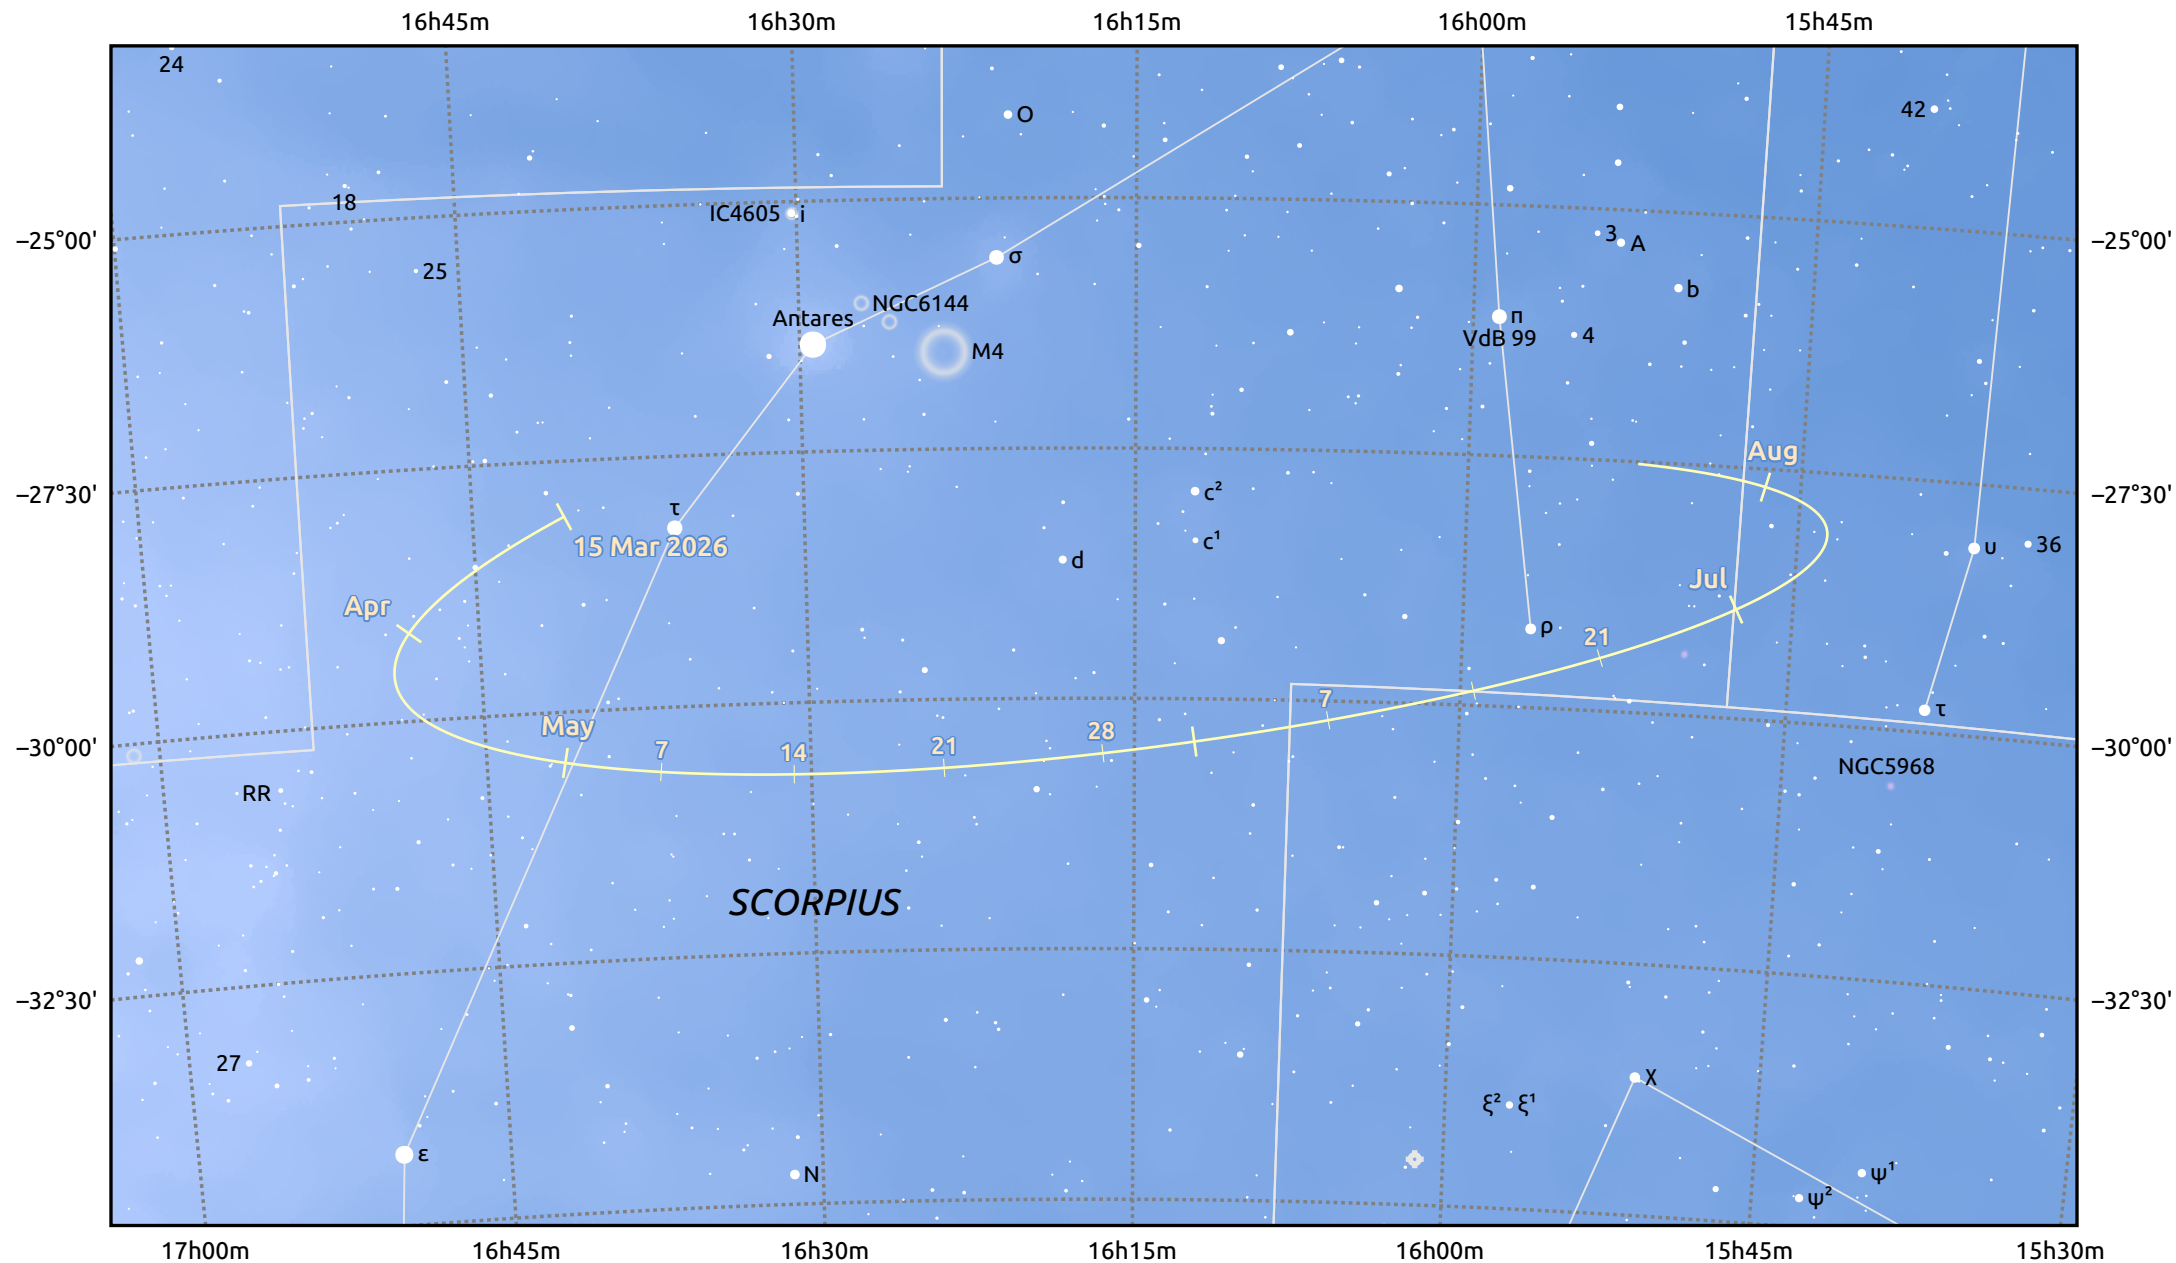

# The path of Asteroid 29 Amphitrite around opposition on 29 May 2026

© Dominic Ford 2011–2025. Date markers placed at midnight UTC. Downloaded from <https://in-the-sky.org>

Magnitude scale: 9.0 8.0 7.0 6.0 5.0 4.0 3.0 2.0 1.0

— Ecliptic Plane

Galaxy Bright nebula Open cluster Globular cluster Planetary nebula

Date	Mag
2026 Apr 1	10.8
2026 May 1	10.2
2026 May 9	10.0
2026 Jun 1	9.7
2026 Jul 1	10.3
2026 Aug 1	10.9