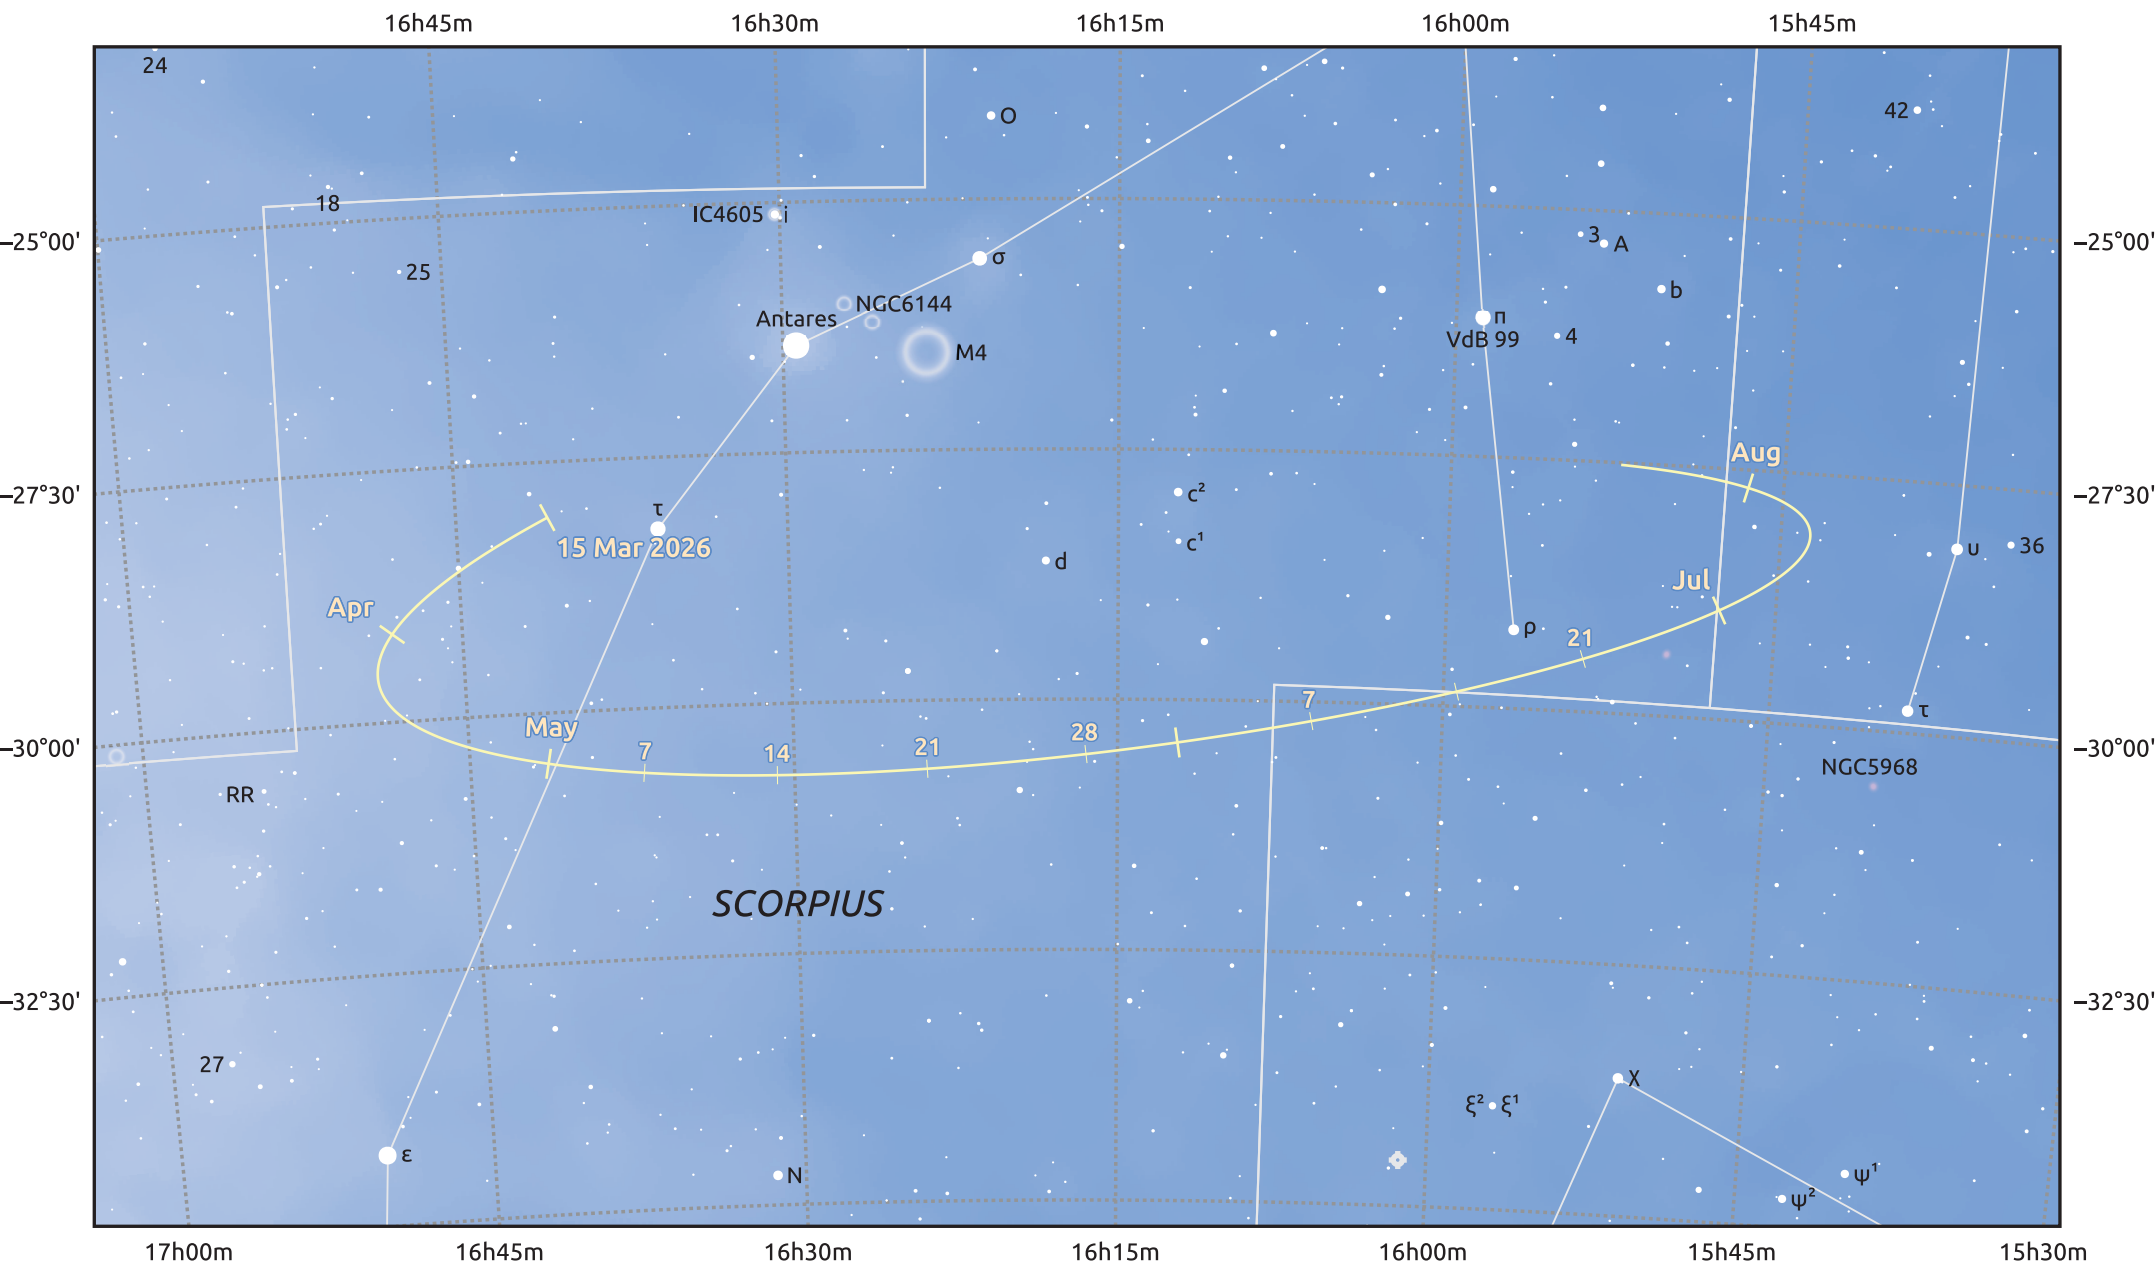

The path of Asteroid 29 Amphritrite around opposition on 29 May 2026

© Dominic Ford 2011–2025. Date markers placed at midnight UTC. Downloaded from <https://in-the-sky.org>

Magnitude scale: 9.0 8.0 7.0 6.0 5.0 4.0 3.0 2.0 1.0

— Ecliptic Plane

Galaxy Bright nebula Open cluster Globular cluster Planetary nebula

Date	Mag
2026 Apr 1	10.8
2026 May 1	10.2
2026 May 9	10.0
2026 Jun 1	9.7
2026 Jul 1	10.3
2026 Aug 1	10.9