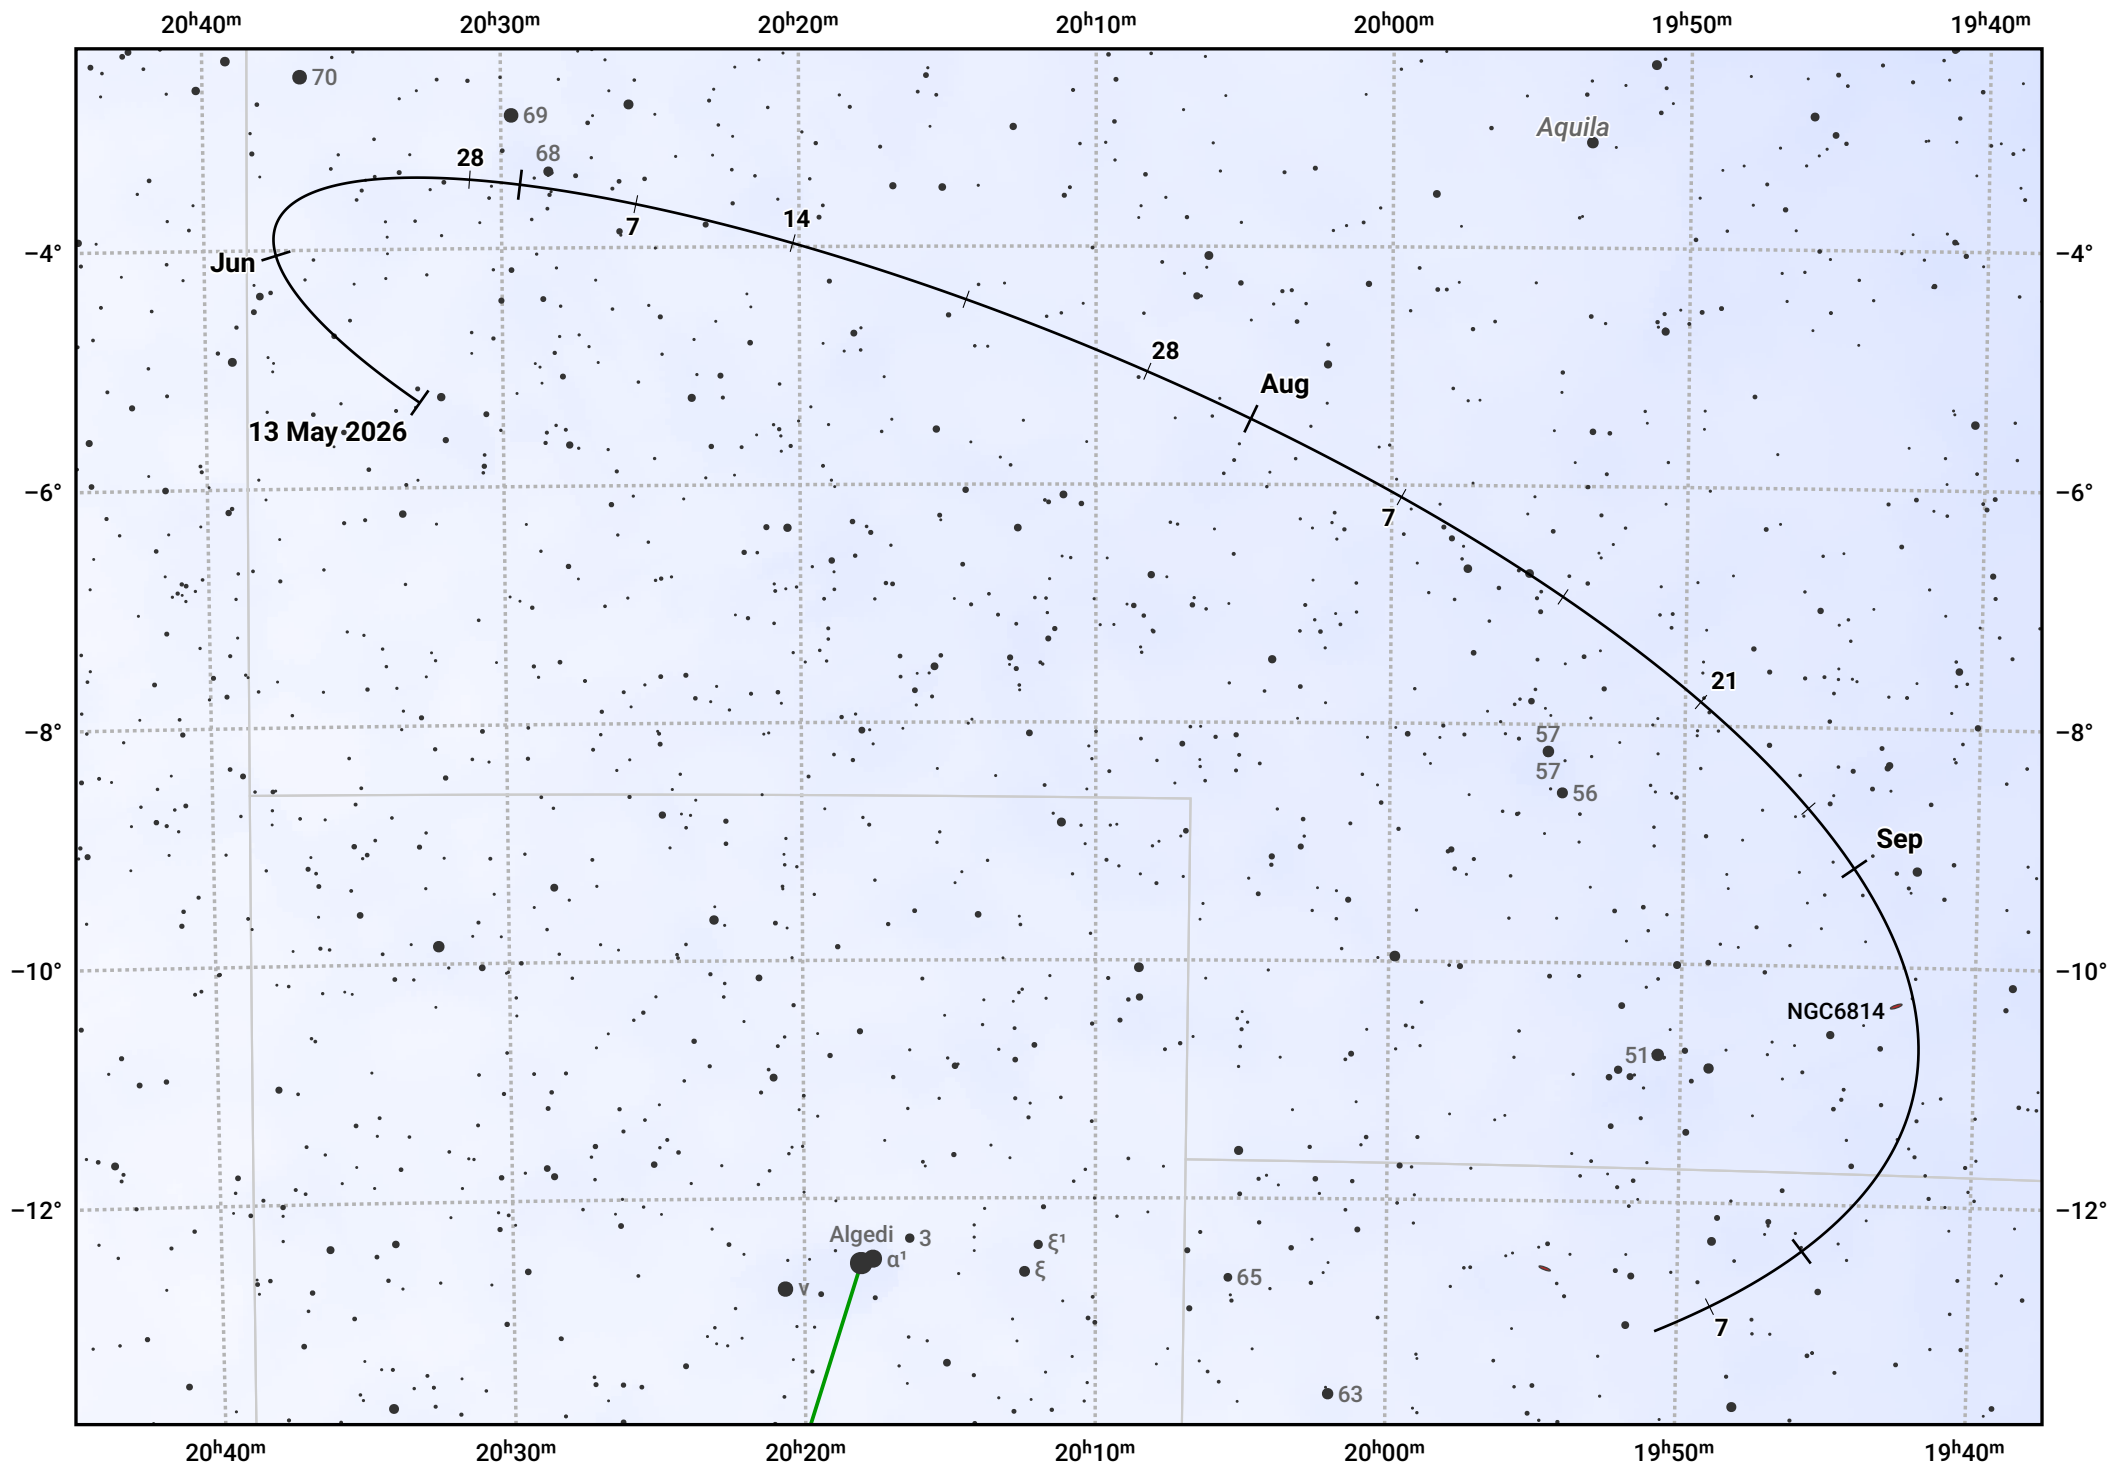

The path of Asteroid 3 Juno around opposition on 27 Jul 2026

© Dominic Ford 2011–2024. Date markers placed at midnight UTC. Downloaded from <https://in-the-sky.org>

Magnitude scale: 10.0 9.0 8.0 7.0 6.0 5.0 4.0 3.0

— Ecliptic Plane

Galaxy Bright nebula Open cluster Globular cluster

Date	Mag
2026 Jun 1	10.2
2026 Jul 1	9.6
2026 Jul 2	9.6
2026 Aug 1	9.1
2026 Sep 1	9.5
2026 Oct 1	10.0