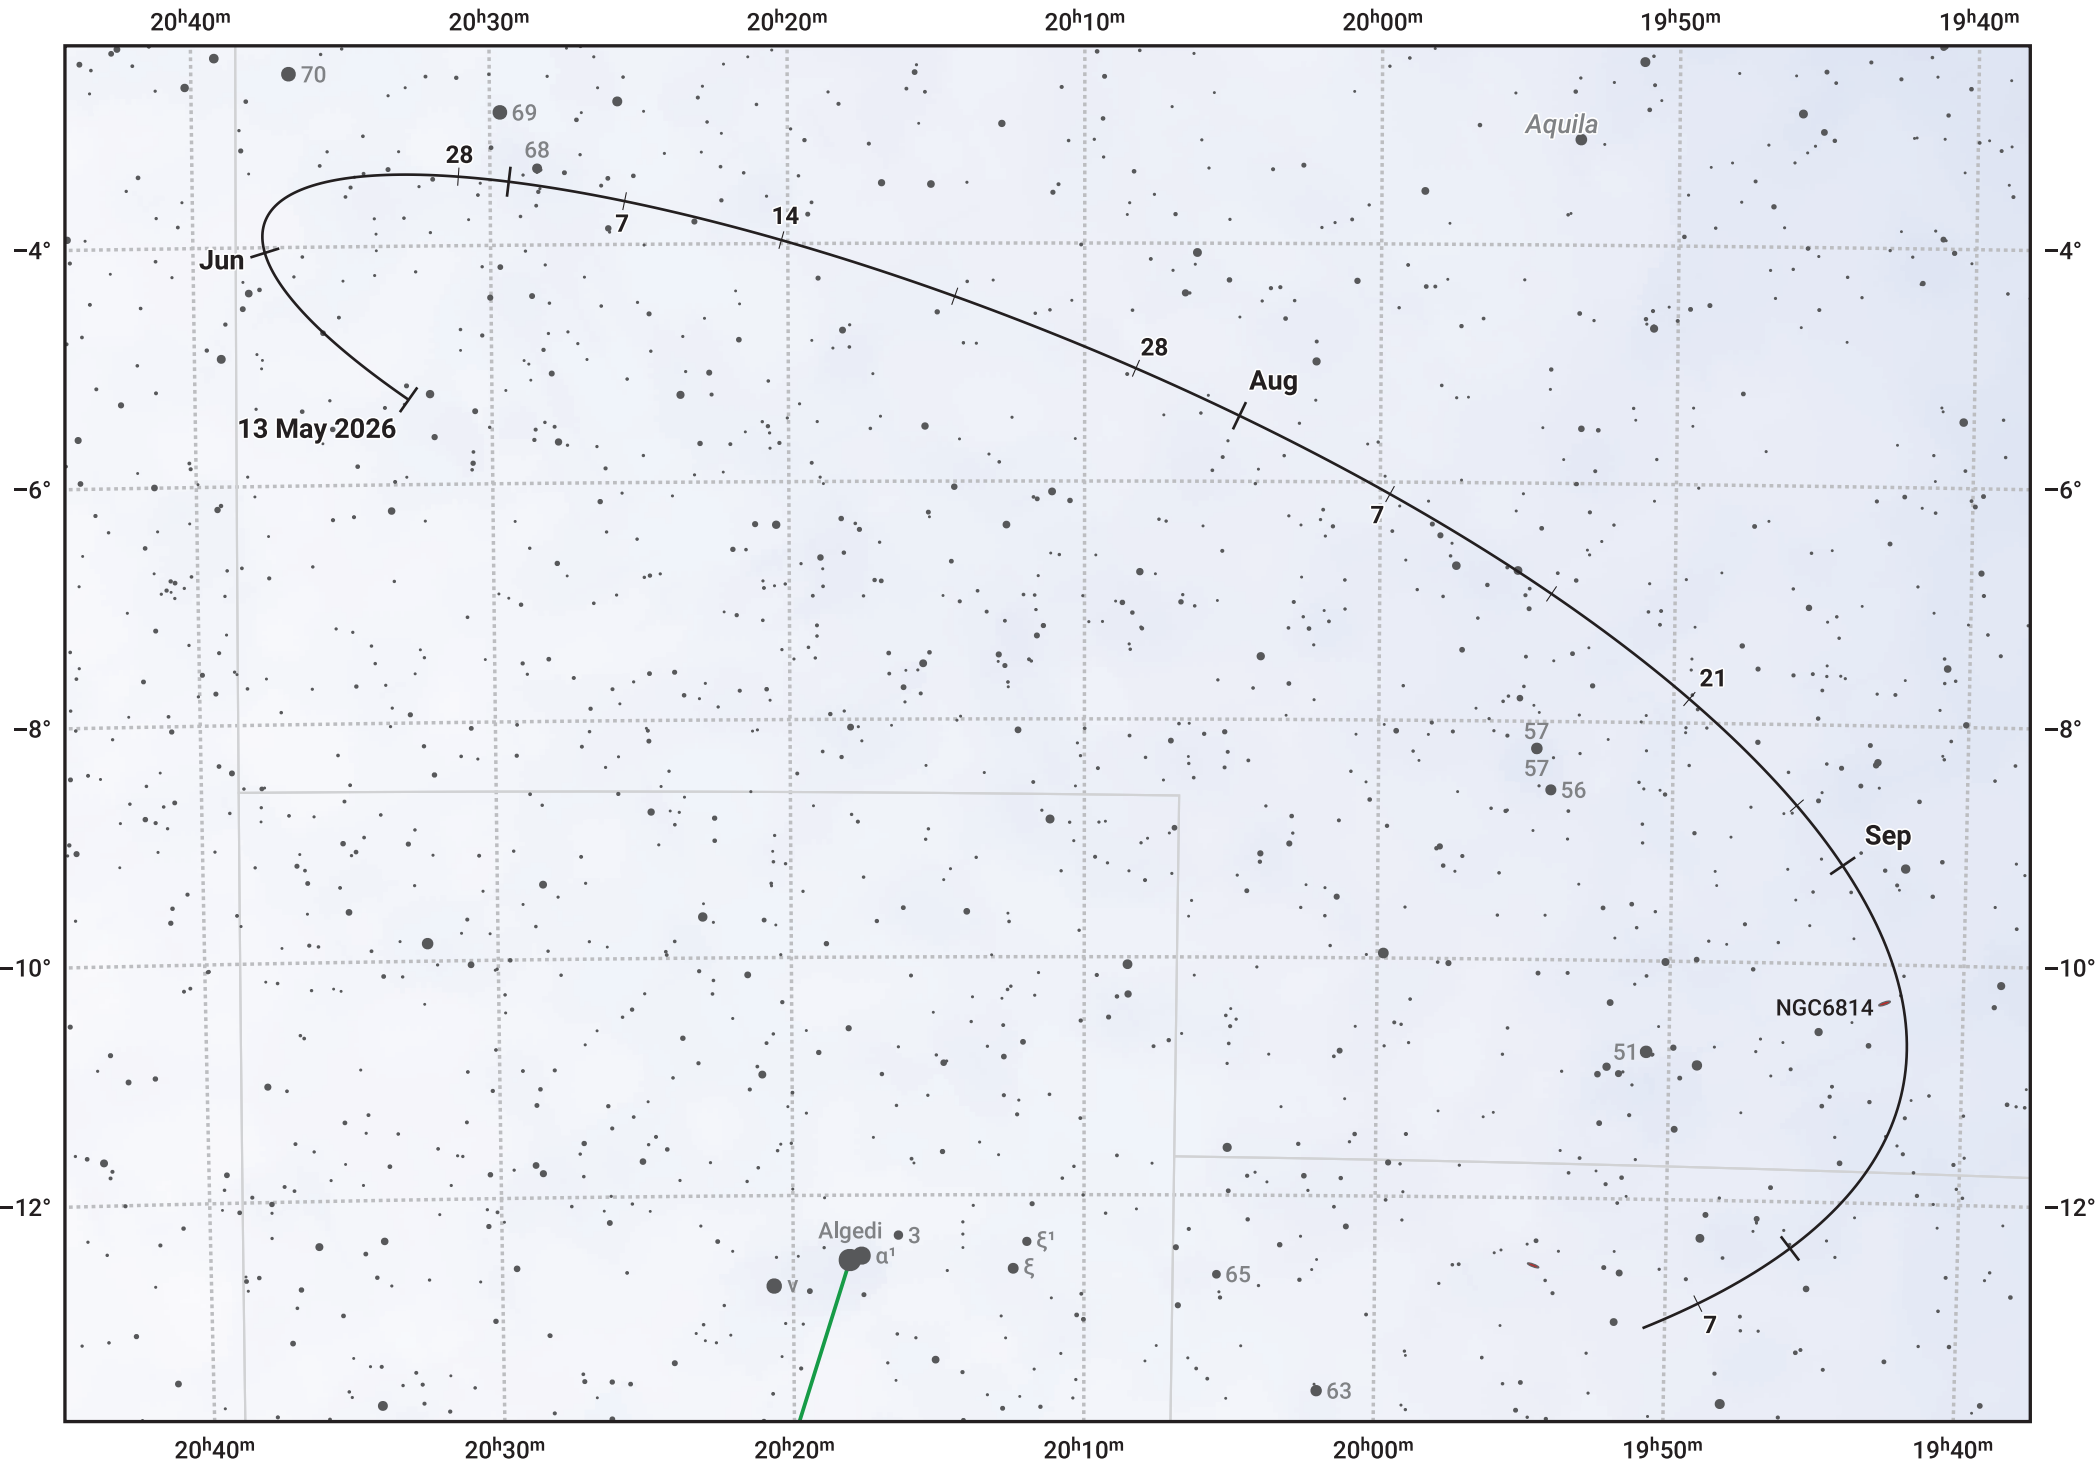

# The path of Asteroid 3 Juno around opposition on 27 Jul 2026

© Dominic Ford 2011–2024. Date markers placed at midnight UTC. Downloaded from <https://in-the-sky.org>

Magnitude scale: 10.0 9.0 8.0 7.0 6.0 5.0 4.0 3.0

— Ecliptic Plane

- Galaxy
- Bright nebula
- Open cluster
- ⊕ Globular cluster

Date	Mag
2026 Jun 1	10.2
2026 Jul 1	9.6
2026 Jul 2	9.6
2026 Aug 1	9.1
2026 Sep 1	9.5
2026 Oct 1	10.0