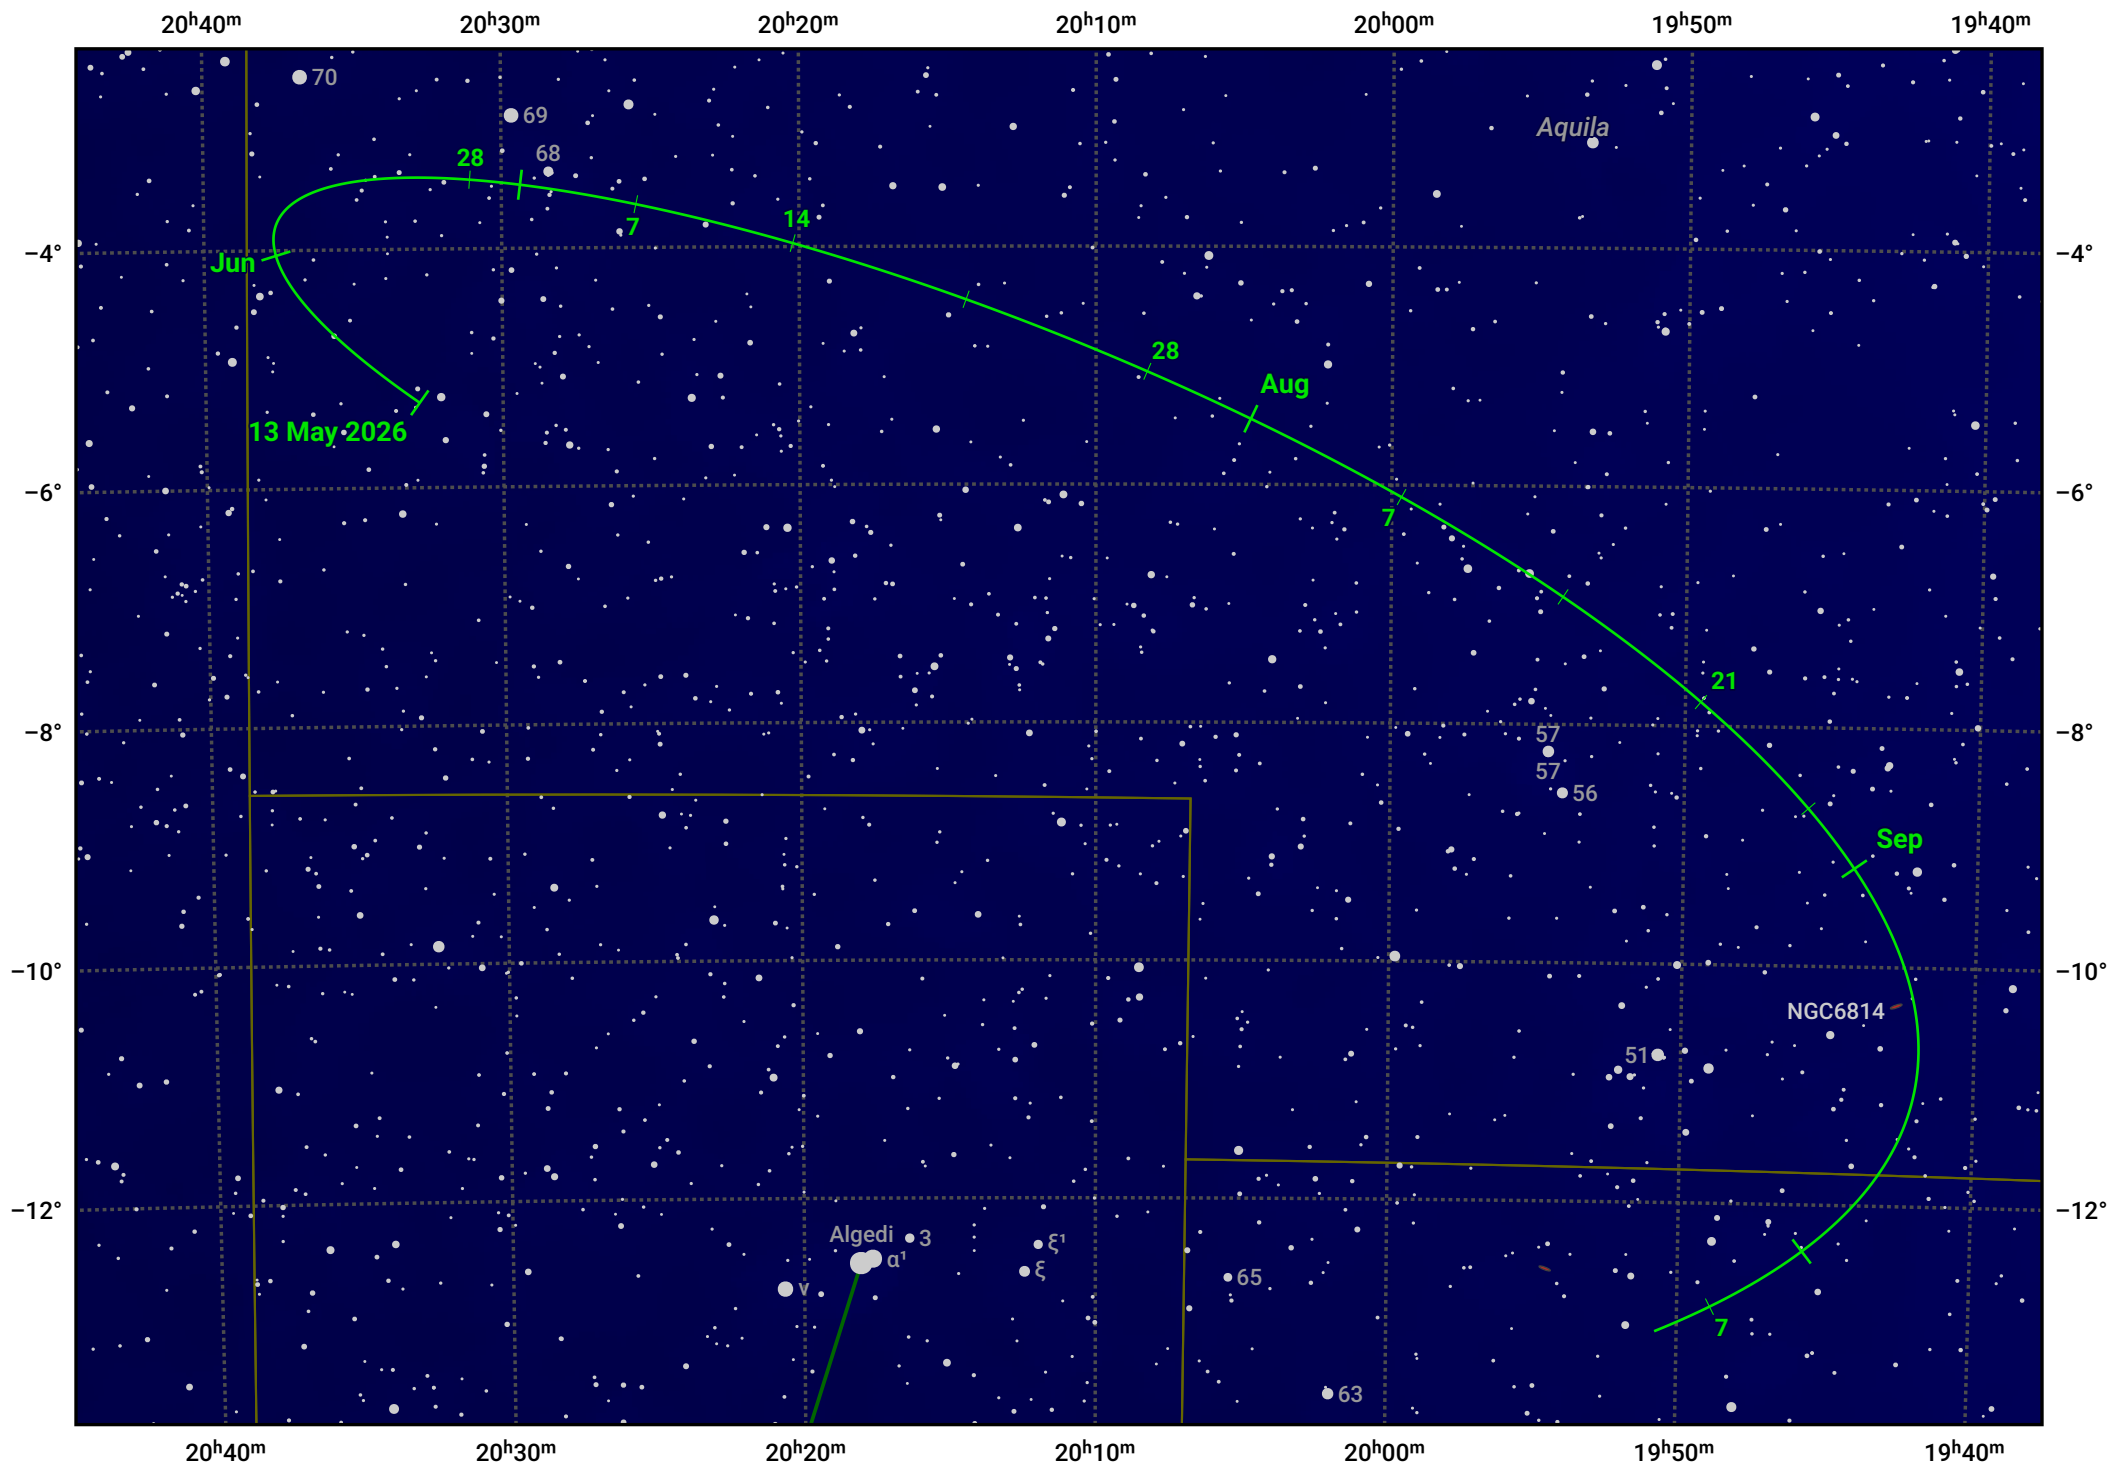

# The path of Asteroid 3 Juno around opposition on 27 Jul 2026

© Dominic Ford 2011–2024. Date markers placed at midnight UTC. Downloaded from <https://in-the-sky.org>

Magnitude scale: 10.0 9.0 8.0 7.0 6.0 5.0 4.0 3.0

— Ecliptic Plane

Galaxy Bright nebula Open cluster Globular cluster

Date	Mag
2026 Jun 1	10.2
2026 Jul 1	9.6
2026 Jul 2	9.6
2026 Aug 1	9.1
2026 Sep 1	9.5
2026 Oct 1	10.0