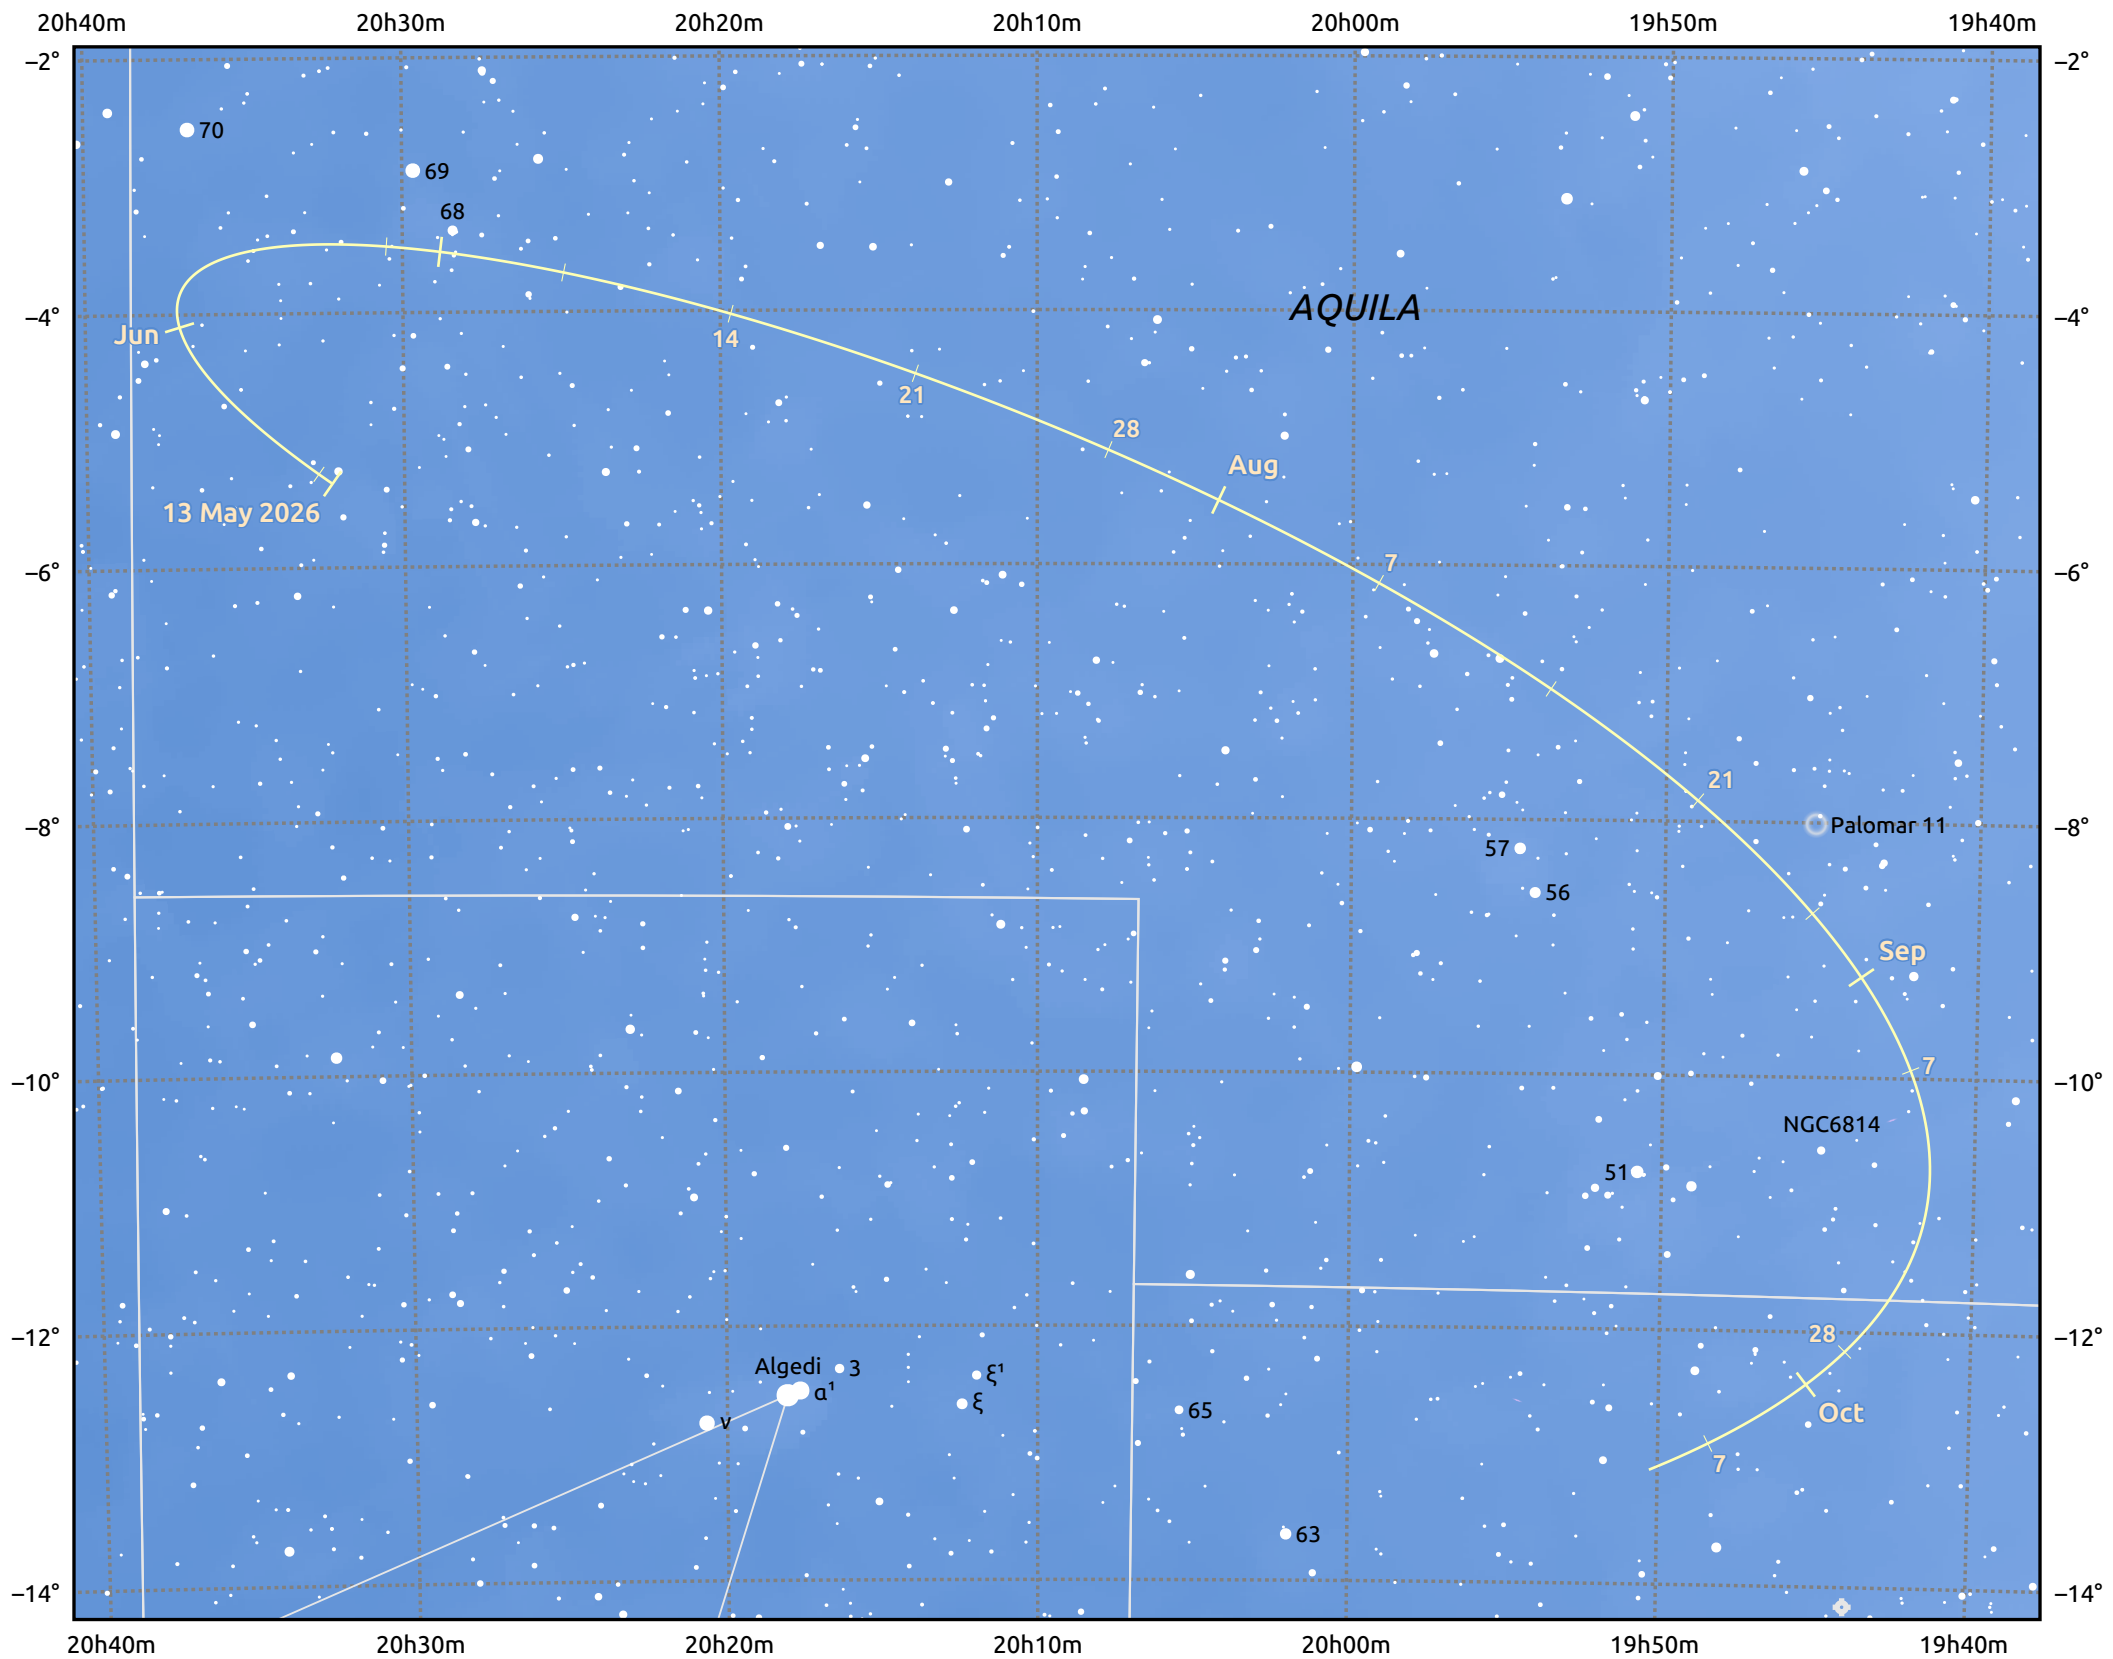

# The path of Asteroid 3 Juno around opposition on 27 Jul 2026

© Dominic Ford 2011–2025. Date markers placed at midnight UTC. Downloaded from <https://in-the-sky.org>

Magnitude scale: 10.0 9.0 8.0 7.0 6.0 5.0 4.0 3.0

Ecliptic Plane

Galaxy Bright nebula Open cluster Globular cluster Planetary nebula

Date	Mag
2026 Jun 1	10.3
2026 Jul 1	9.6
2026 Jul 3	9.6
2026 Aug 1	9.1
2026 Sep 1	9.5
2026 Oct 1	10.0