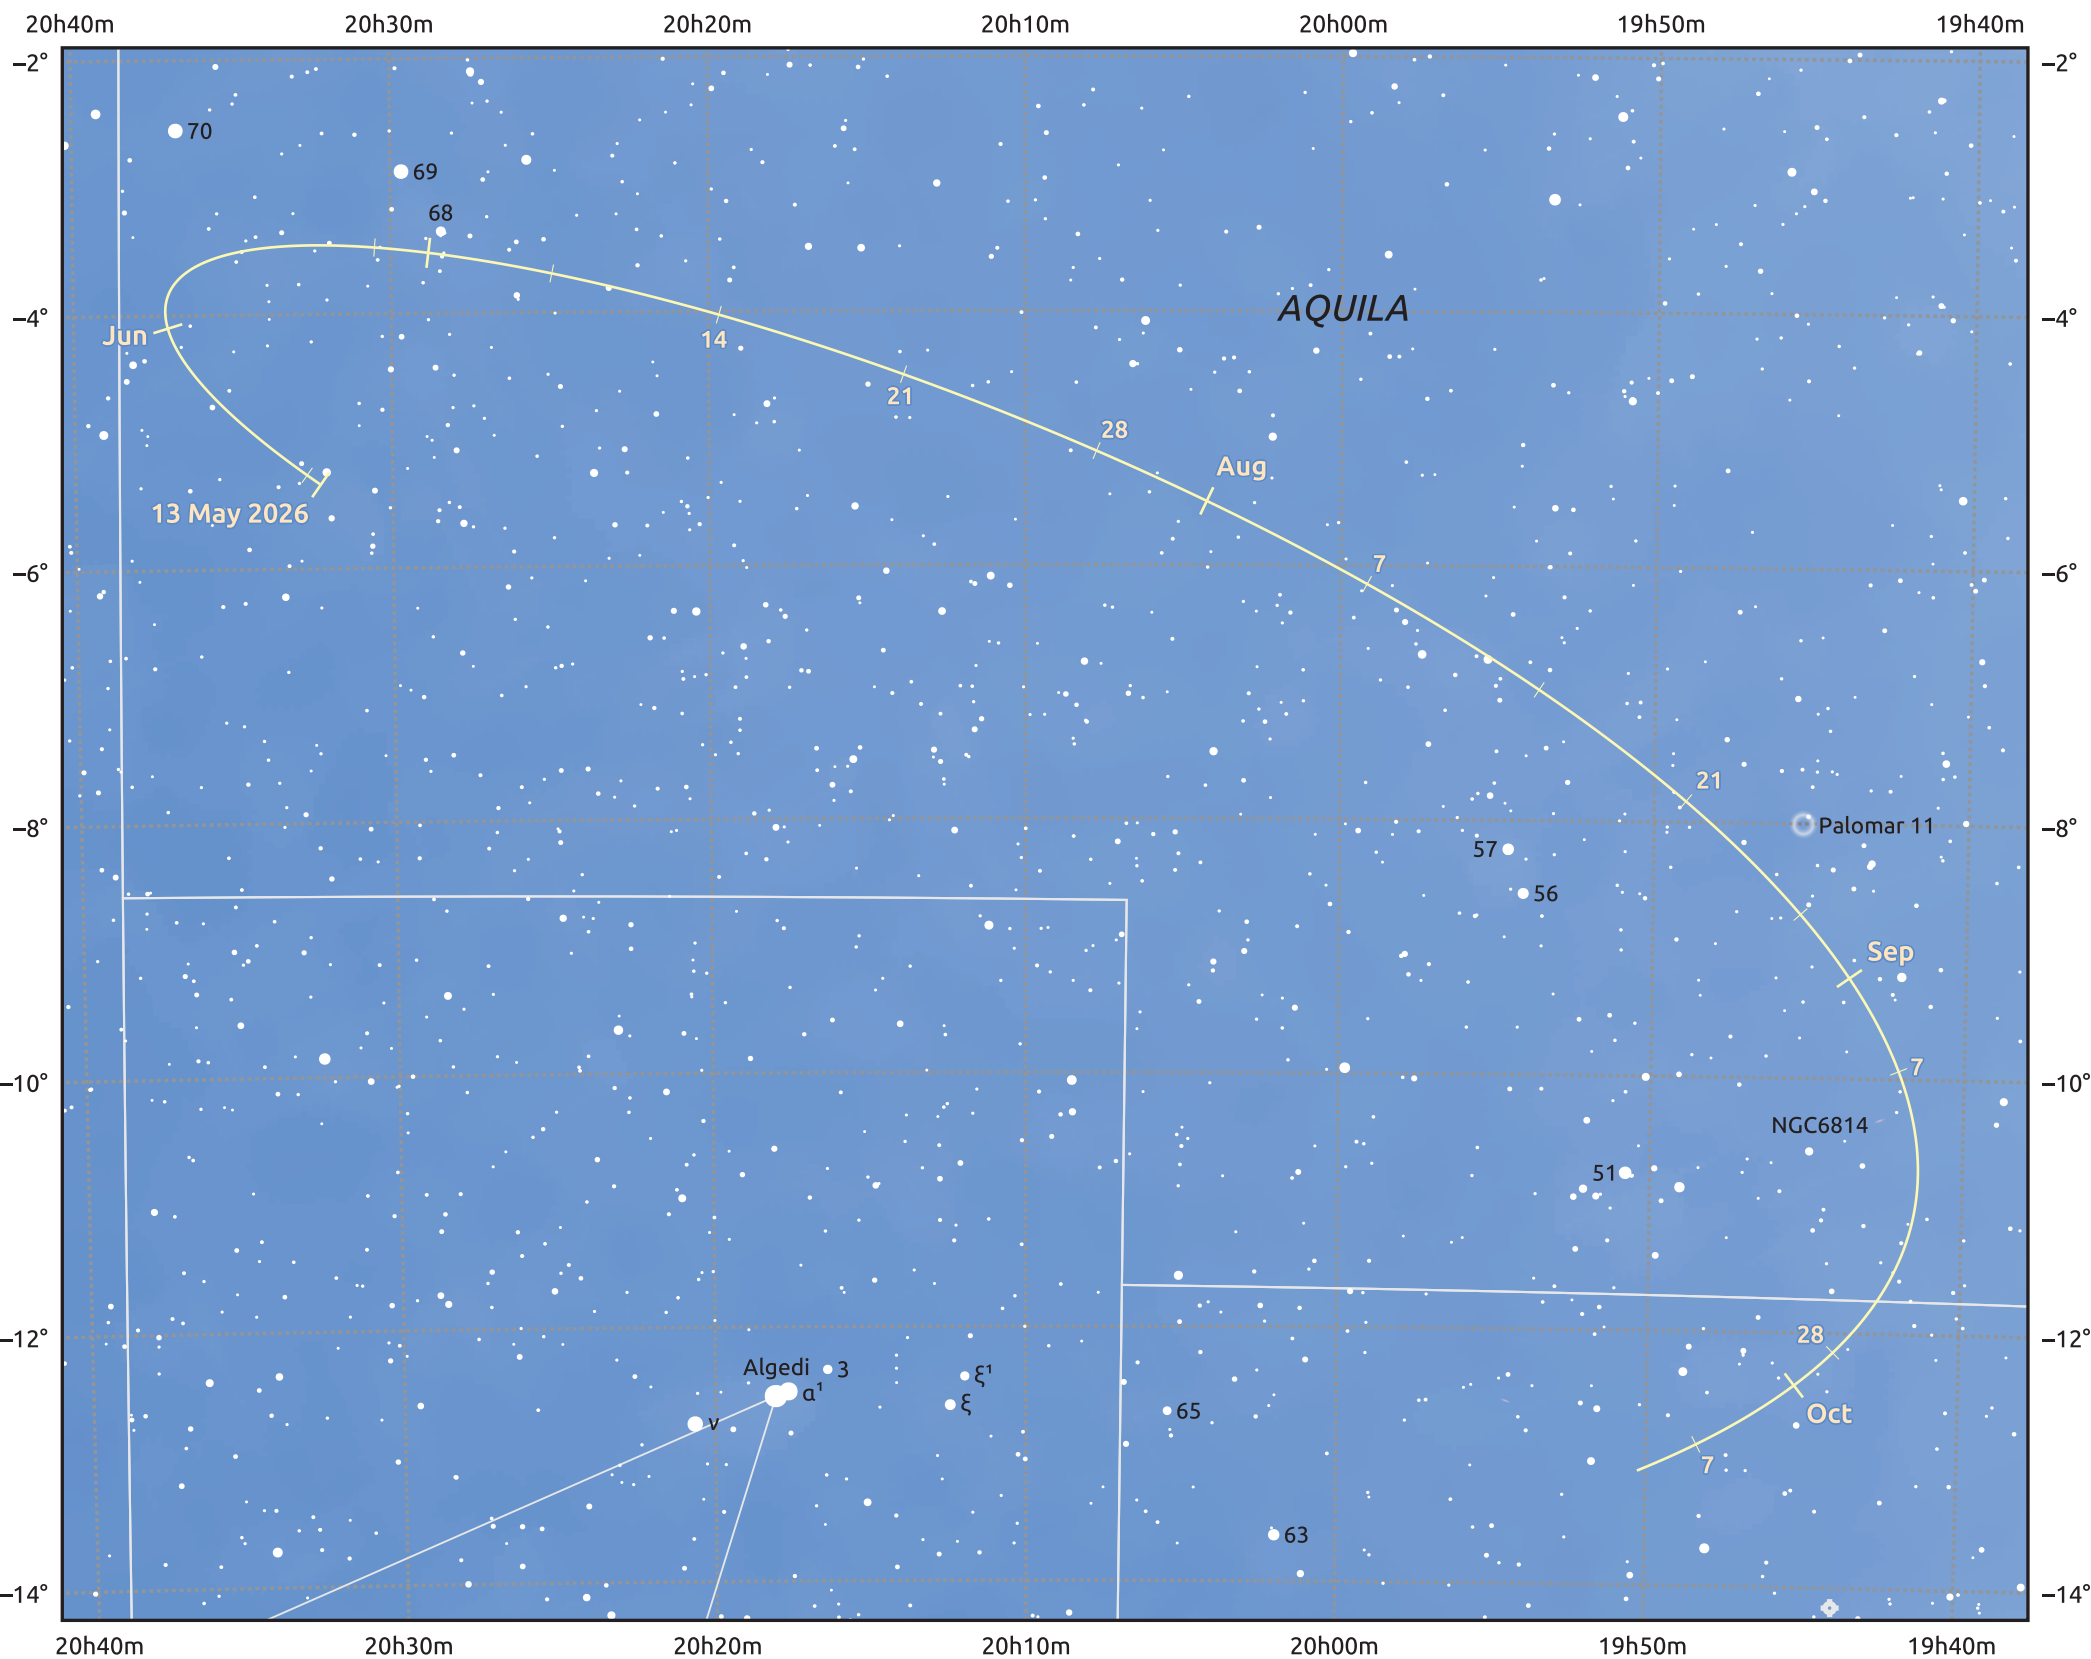

The path of Asteroid 3 Juno around opposition on 27 Jul 2026

© Dominic Ford 2011–2025. Date markers placed at midnight UTC. Downloaded from <https://in-the-sky.org>

Magnitude scale: 10.0 9.0 8.0 7.0 6.0 5.0 4.0 3.0

— Ecliptic Plane

Galaxy Bright nebula Open cluster Globular cluster Planetary nebula

Date	Mag
2026 Jun 1	10.3
2026 Jul 1	9.6
2026 Jul 3	9.6
2026 Aug 1	9.1
2026 Sep 1	9.5
2026 Oct 1	10.0