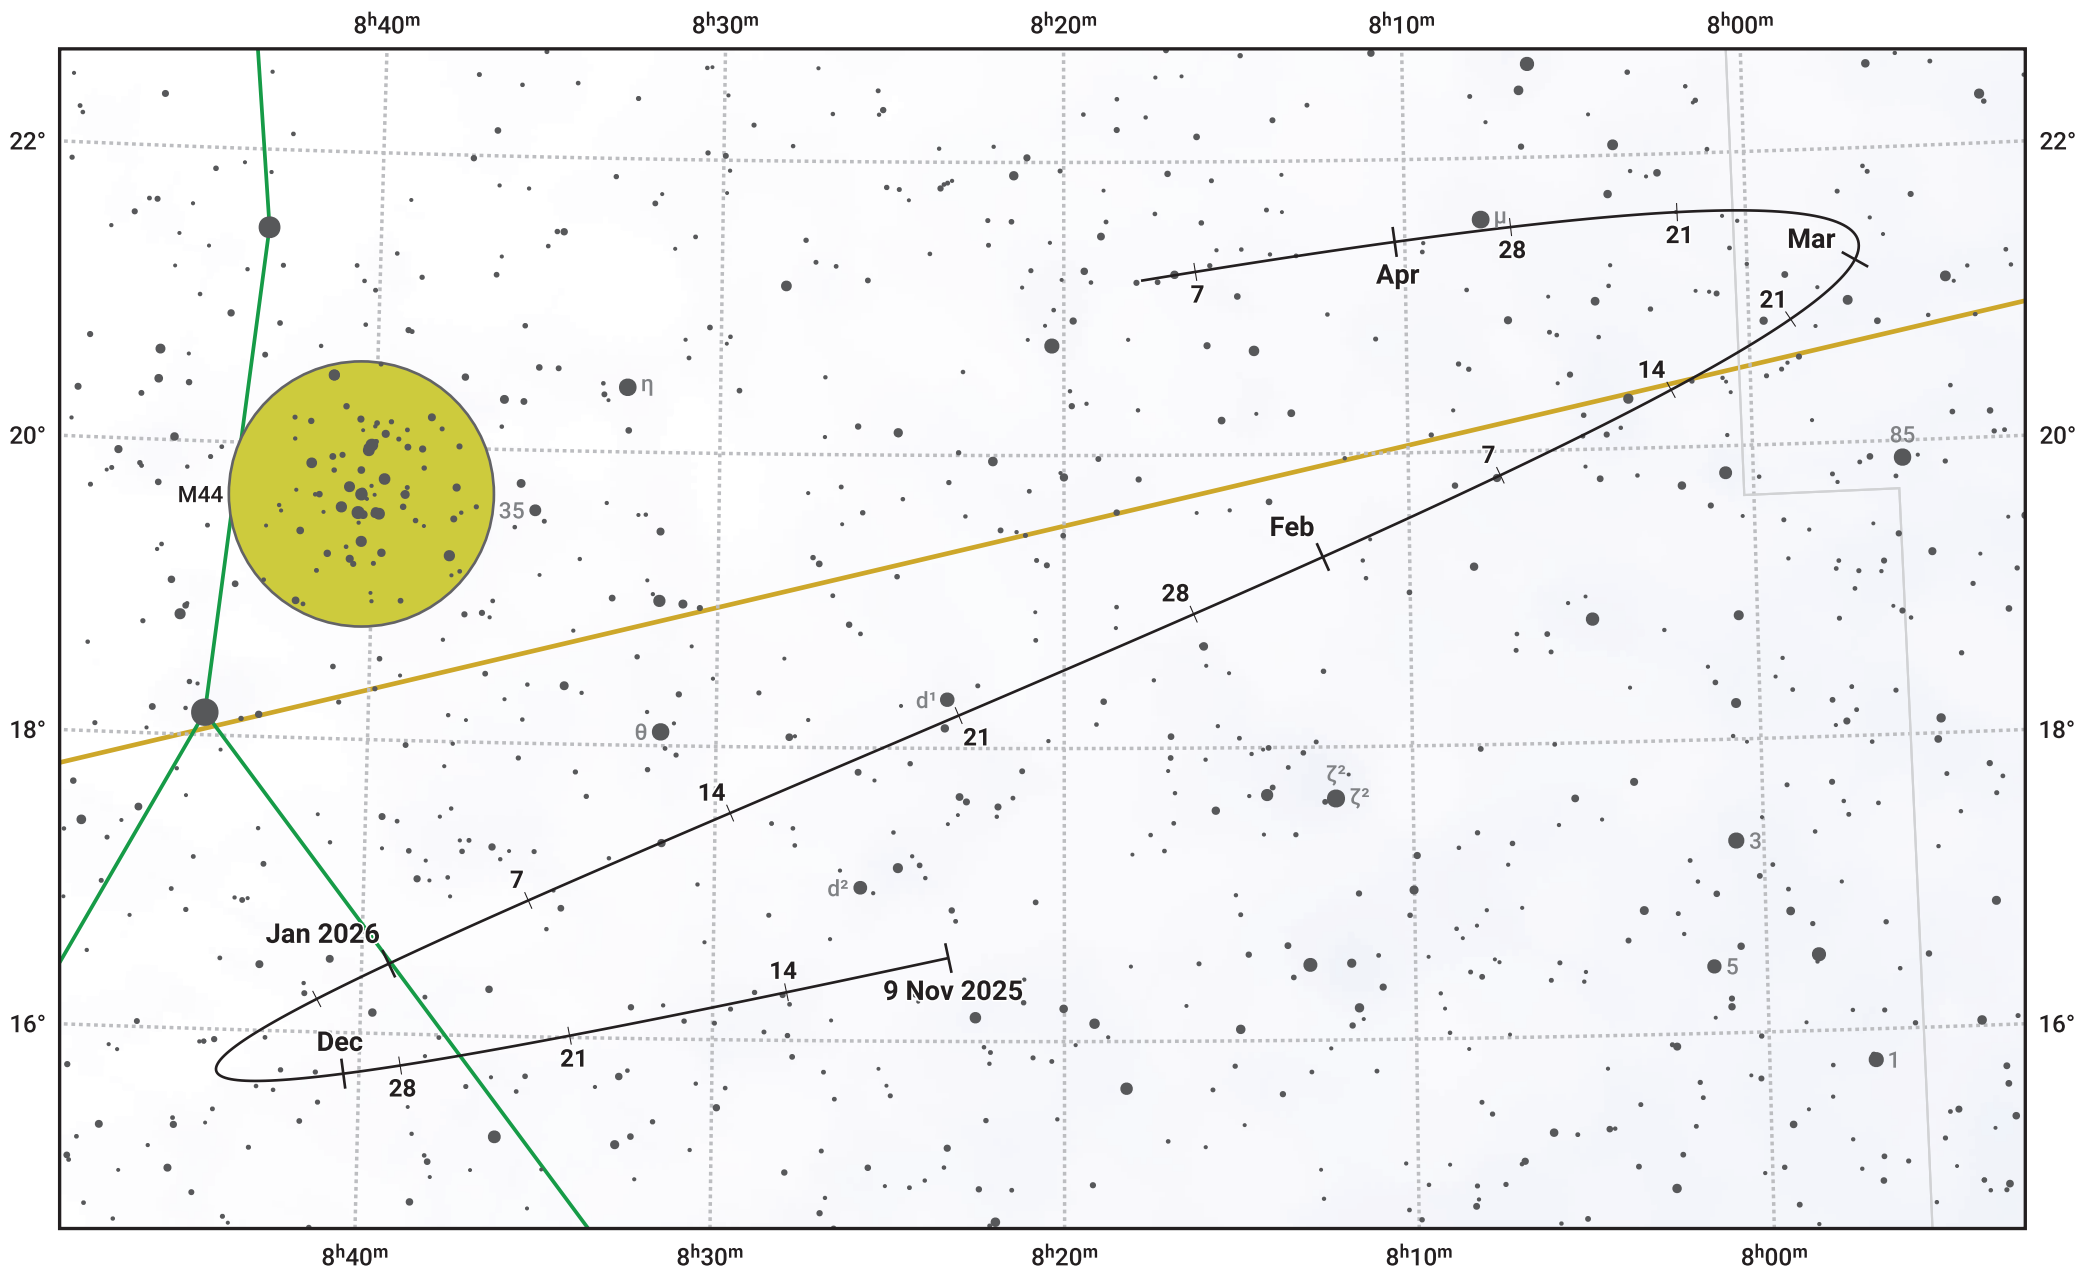

The path of Asteroid 44 Nysa around opposition on 23 Jan 2026

© Dominic Ford 2011–2024. Date markers placed at midnight UTC. Downloaded from <https://in-the-sky.org>

Magnitude scale: · 10.0 · 9.0 · 8.0 · 7.0 · 6.0 · 5.0 · 4.0 · 3.0

— Ecliptic Plane

● Galaxy
 ■ Bright nebula
 ● Open cluster
 + Globular cluster

Date	Mag	Phase
2025 Dec 1	10.2	96%
2025 Dec 23	9.6	98%
2026 Jan 1	9.4	99%
2026 Jan 23	8.6	100%
2026 Feb 1	8.9	100%
2026 Feb 23	9.6	98%
2026 Mar 1	9.8	97%
2026 Apr 1	10.5	95%
2026 Apr 6	10.6	94%