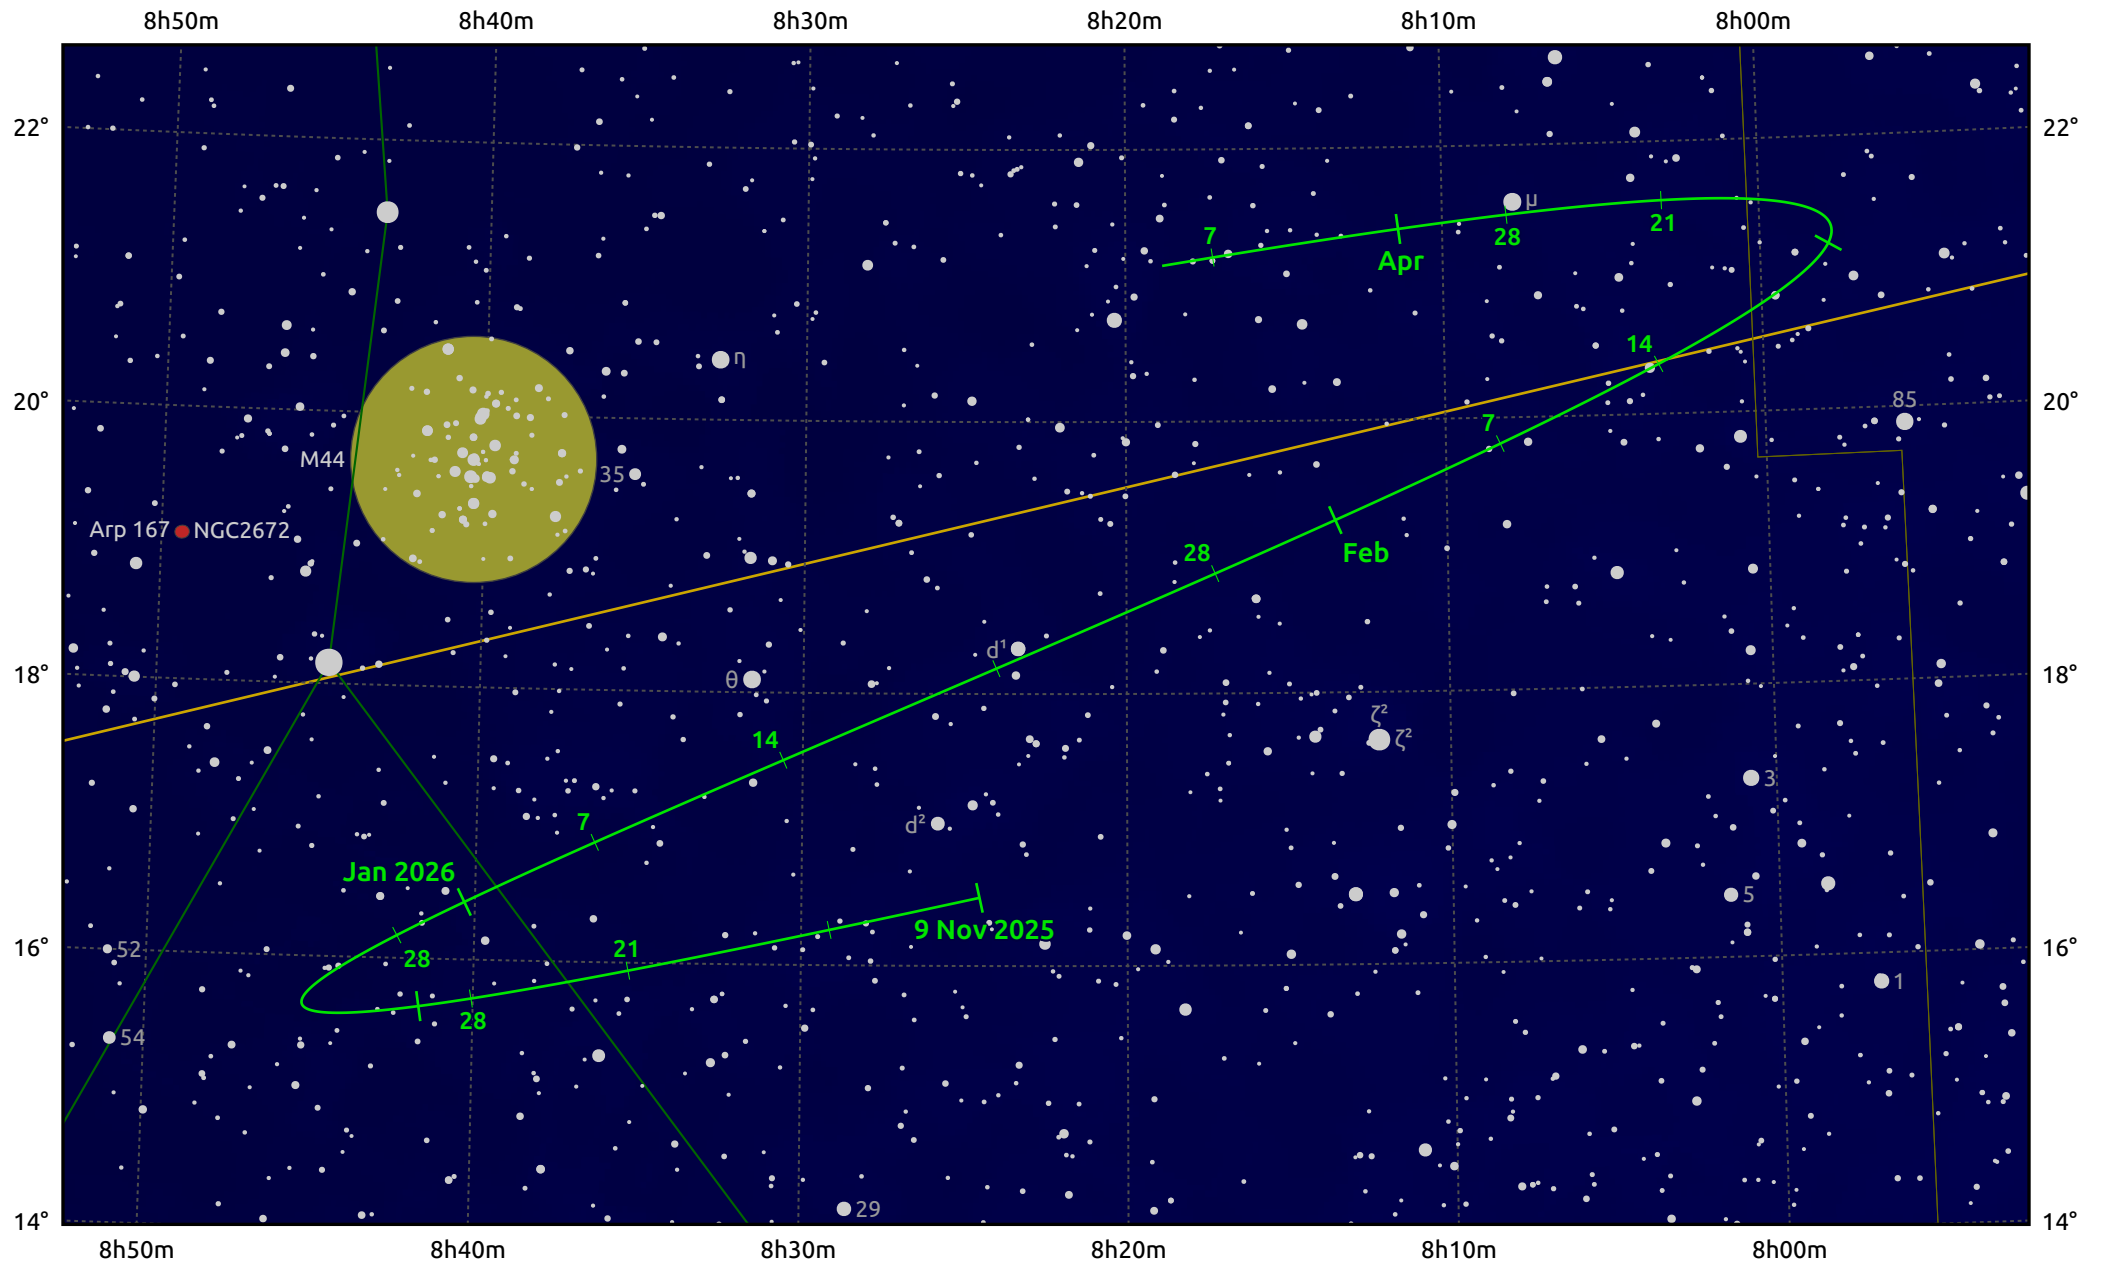

The path of Asteroid 44 Nysa around opposition on 23 Jan 2026

© Dominic Ford 2011–2026. Date markers placed at midnight UTC. Downloaded from <https://in-the-sky.org>

Magnitude scale: ● 10.0 ● 9.0 ● 8.0 ● 7.0 ● 6.0 ● 5.0 ● 4.0 ● 3.0

— Ecliptic Plane

● Galaxy ■ Bright nebula ● Open cluster ● Globular cluster ● Planetary nebula

Date	Mag	Phase
2025 Dec 1	10.2	96%
2025 Dec 23	9.6	98%
2026 Jan 1	9.4	99%
2026 Jan 23	8.6	100%
2026 Feb 1	8.9	100%
2026 Feb 23	9.6	98%
2026 Mar 1	9.8	97%
2026 Apr 1	10.5	95%
2026 Apr 6	10.6	94%