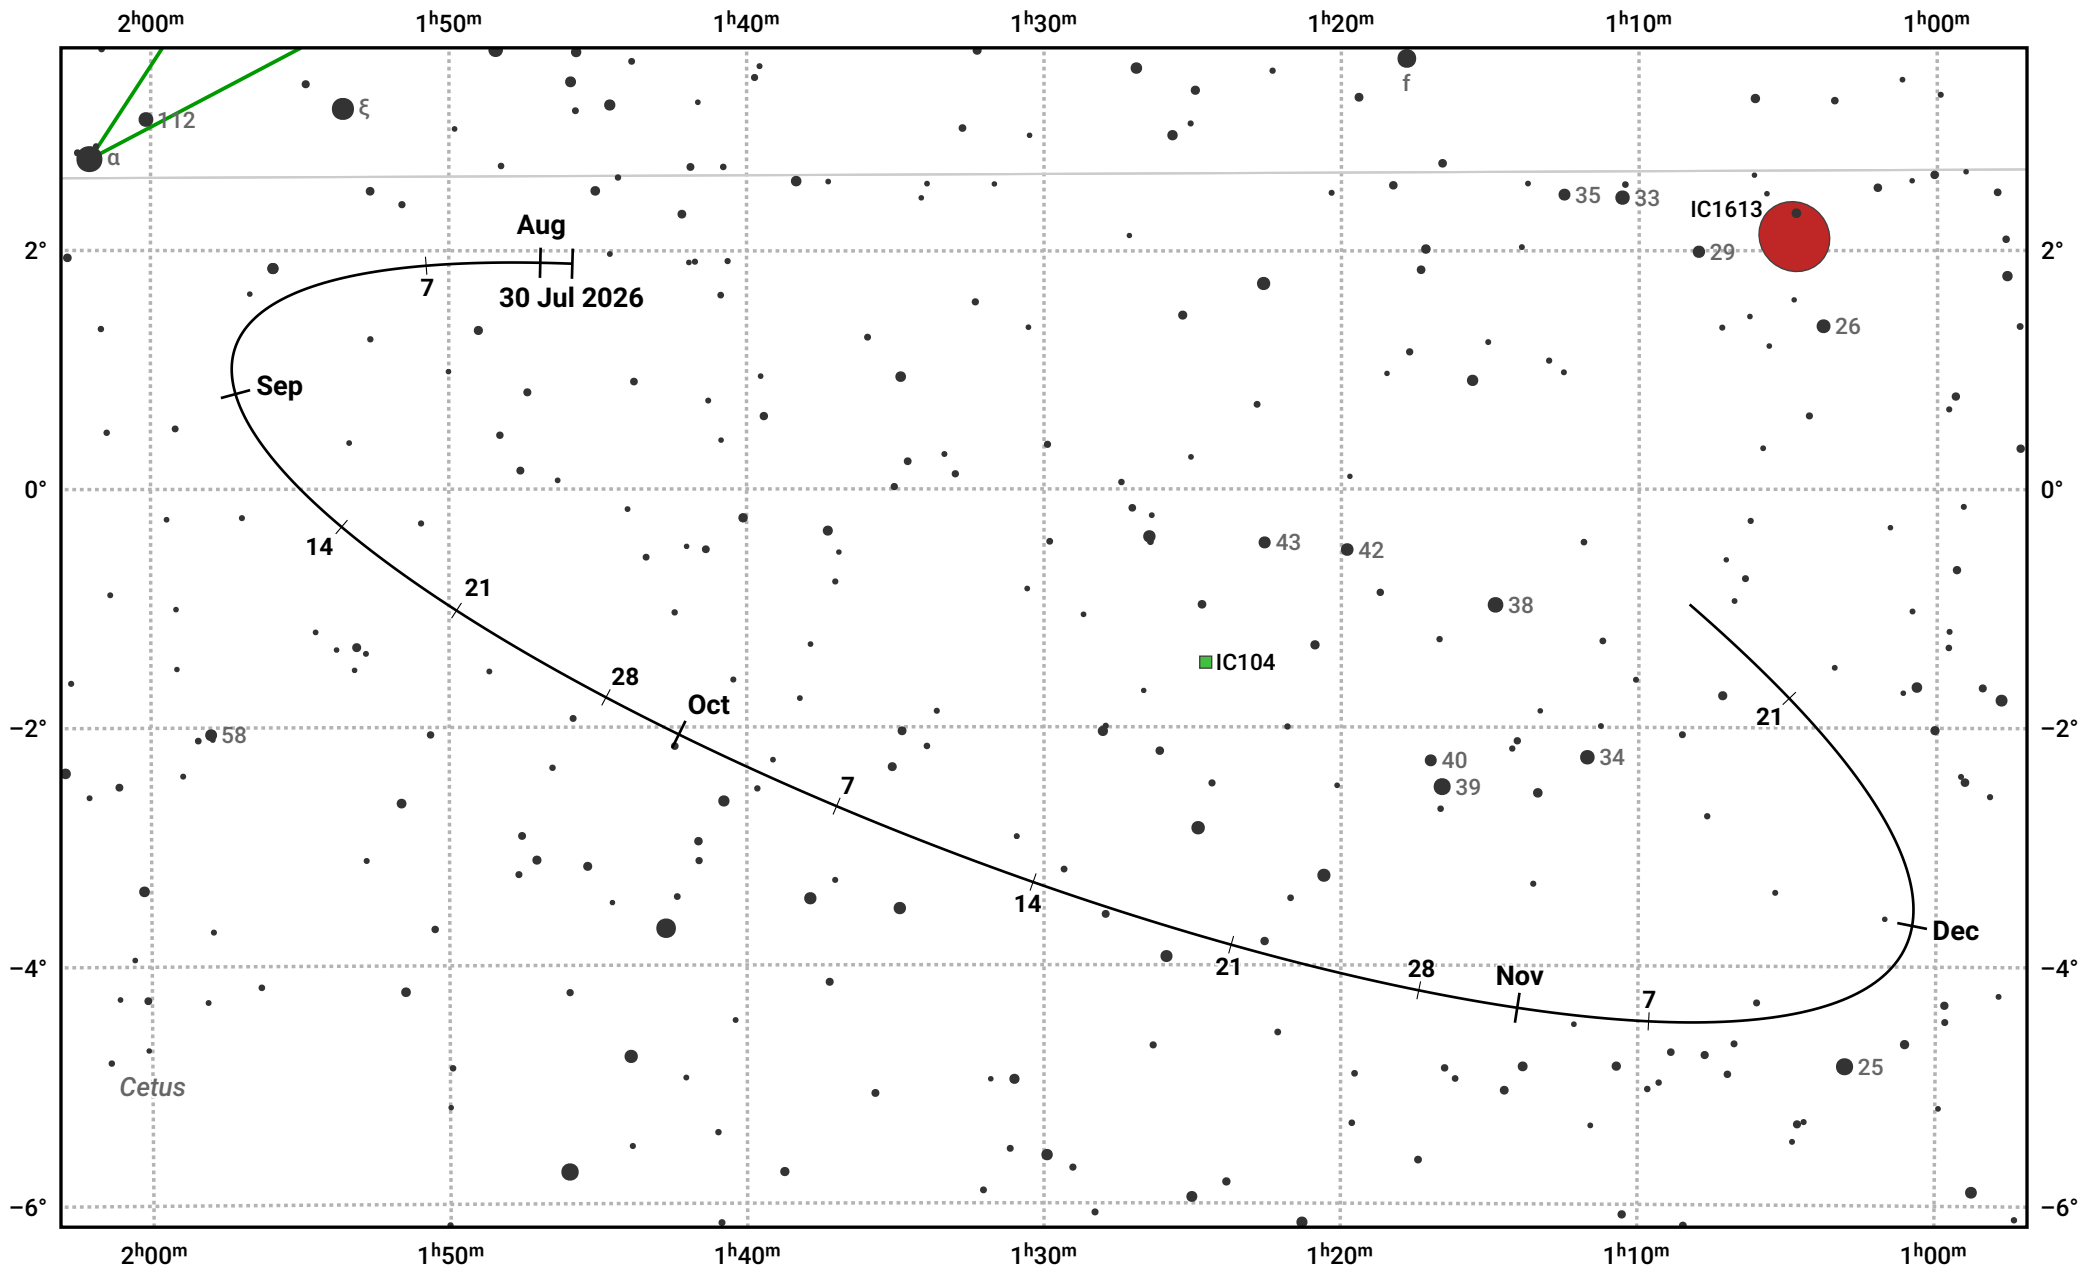

# The path of Asteroid 4 Vesta around opposition on 13 Oct 2026

© Dominic Ford 2011–2024. Date markers placed at midnight UTC. Downloaded from <https://in-the-sky.org>

Magnitude scale: ● 9.0 ● 8.0 ● 7.0 ● 6.0 ● 5.0 ● 4.0

— Ecliptic Plane

● Galaxy    ■ Bright nebula    ● Open cluster    ● Globular cluster

Date	Mag	Phase
2026 Aug 1	7.7	96%
2026 Sep 1	7.2	97%
2026 Sep 24	6.8	99%
2026 Oct 1	6.6	100%
2026 Nov 1	6.8	99%
2026 Dec 1	7.5	97%
2026 Dec 13	7.8	97%