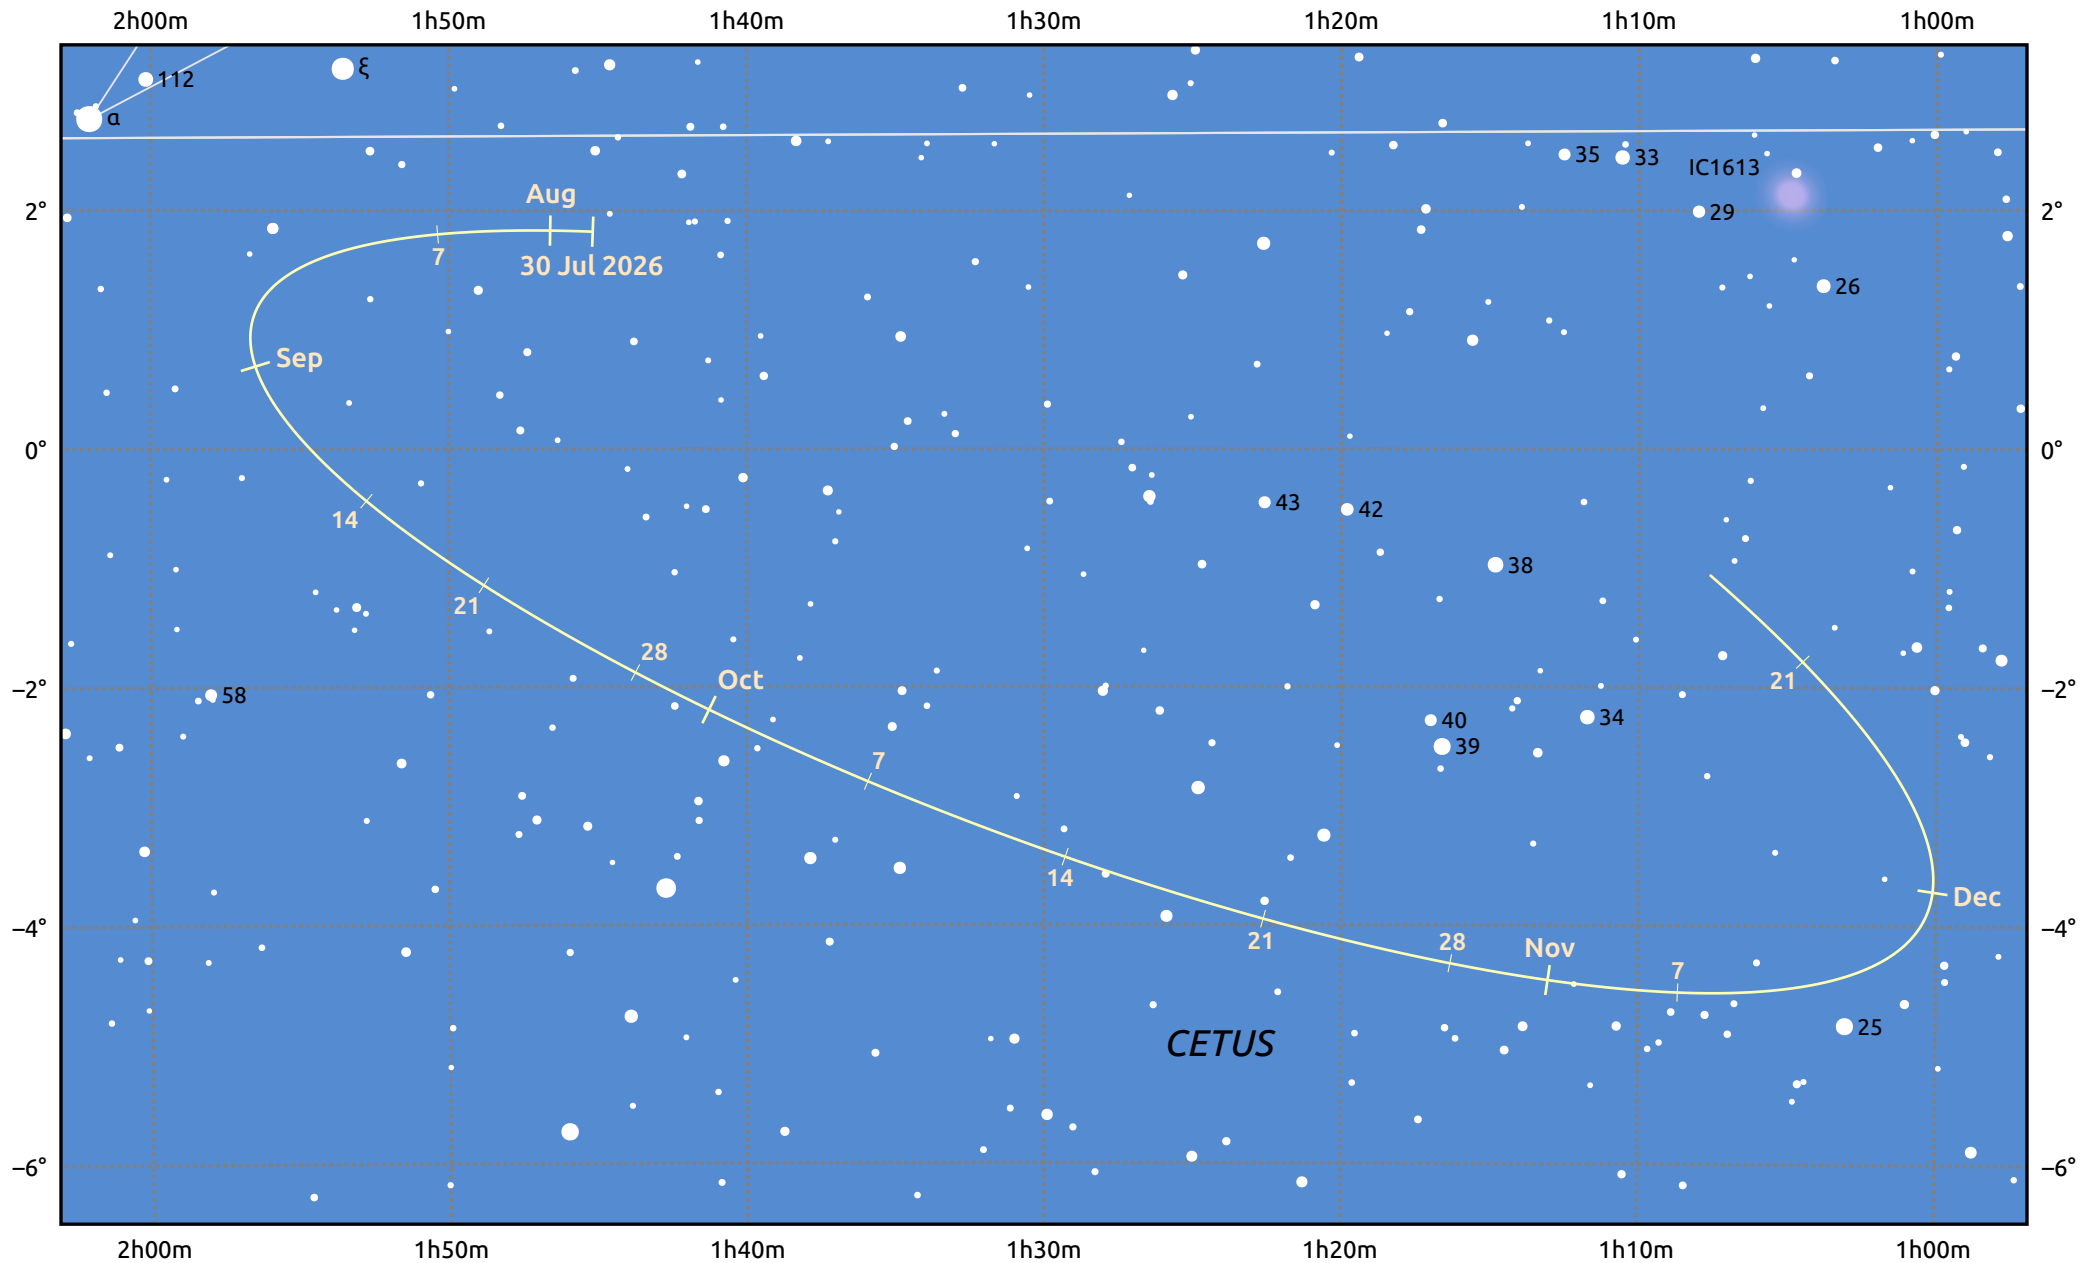

# The path of Asteroid 4 Vesta around opposition on 13 Oct 2026

© Dominic Ford 2011–2025. Date markers placed at midnight UTC. Downloaded from <https://in-the-sky.org>

Magnitude scale: ● 9.0 ● 8.0 ● 7.0 ● 6.0 ● 5.0 ● 4.0

— Ecliptic Plane

Galaxy    Bright nebula    Open cluster    Globular cluster    Planetary nebula

Date	Mag	Phase
2026 Aug 1	7.7	96%
2026 Sep 1	7.2	97%
2026 Sep 24	6.7	99%
2026 Oct 1	6.6	100%
2026 Nov 1	6.8	99%
2026 Dec 1	7.5	97%
2026 Dec 12	7.8	97%