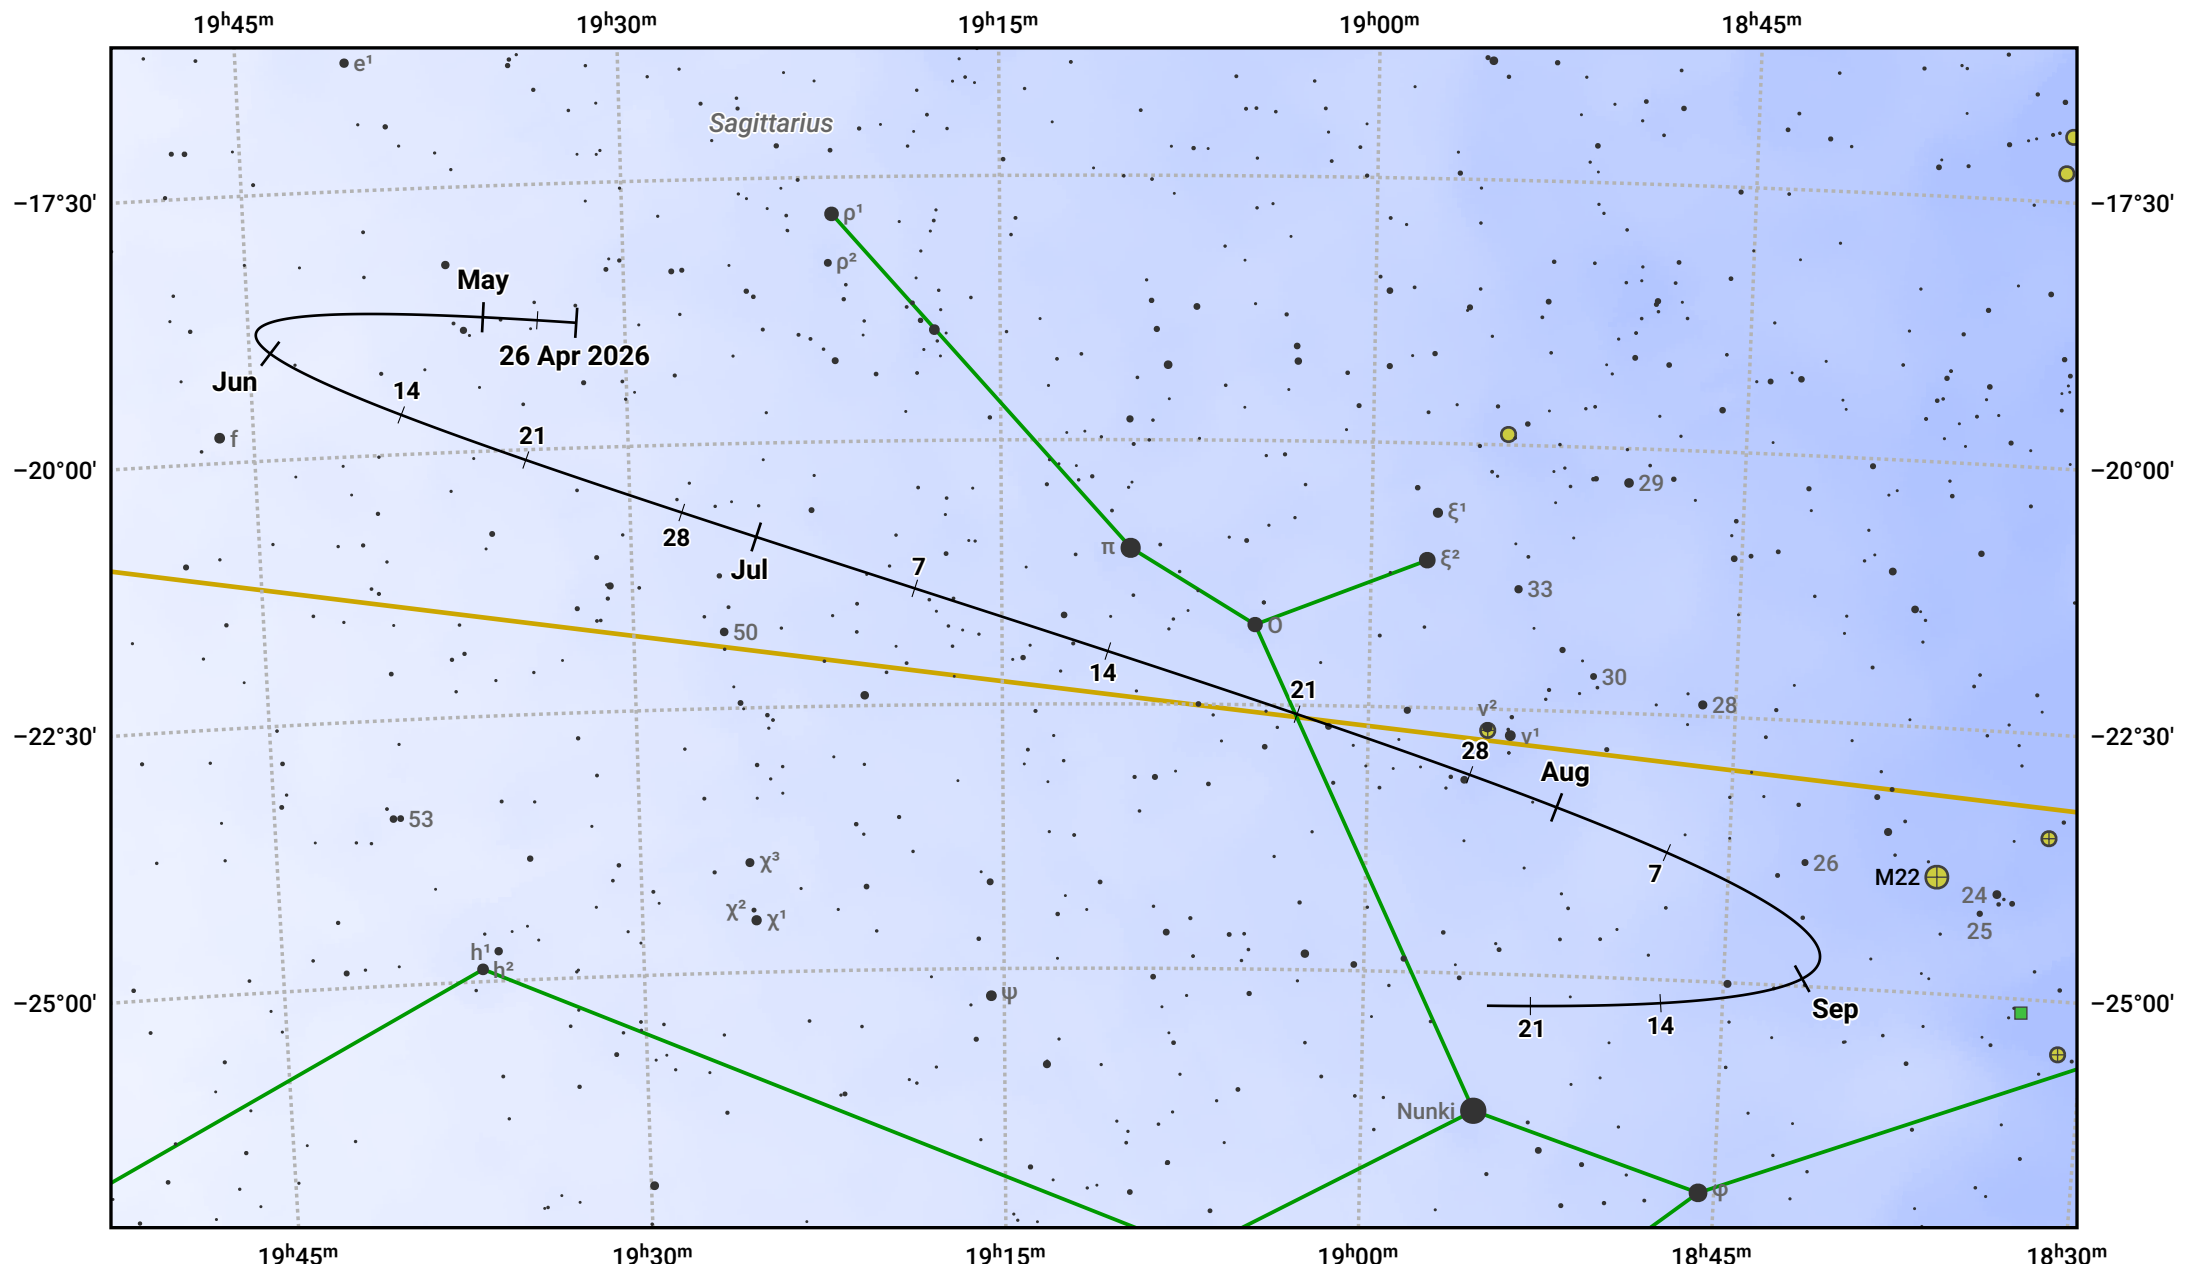

The path of Asteroid 8 Flora around opposition on 10 Jul 2026

© Dominic Ford 2011–2024. Date markers placed at midnight UTC. Downloaded from <https://in-the-sky.org>

Magnitude scale: ● 9.0 ● 8.0 ● 7.0 ● 6.0 ● 5.0 ● 4.0 ● 3.0 ● 2.0

— Ecliptic Plane

● Galaxy ■ Bright nebula ● Open cluster ⊕ Globular cluster

Date	Mag	Phase
2026 May 1	11.0	96%
2026 Jun 1	10.2	98%
2026 Jun 8	10.0	98%
2026 Jul 1	9.3	100%
2026 Jul 8	9.0	100%
2026 Aug 1	9.6	99%
2026 Aug 23	10.0	97%
2026 Sep 1	10.2	96%