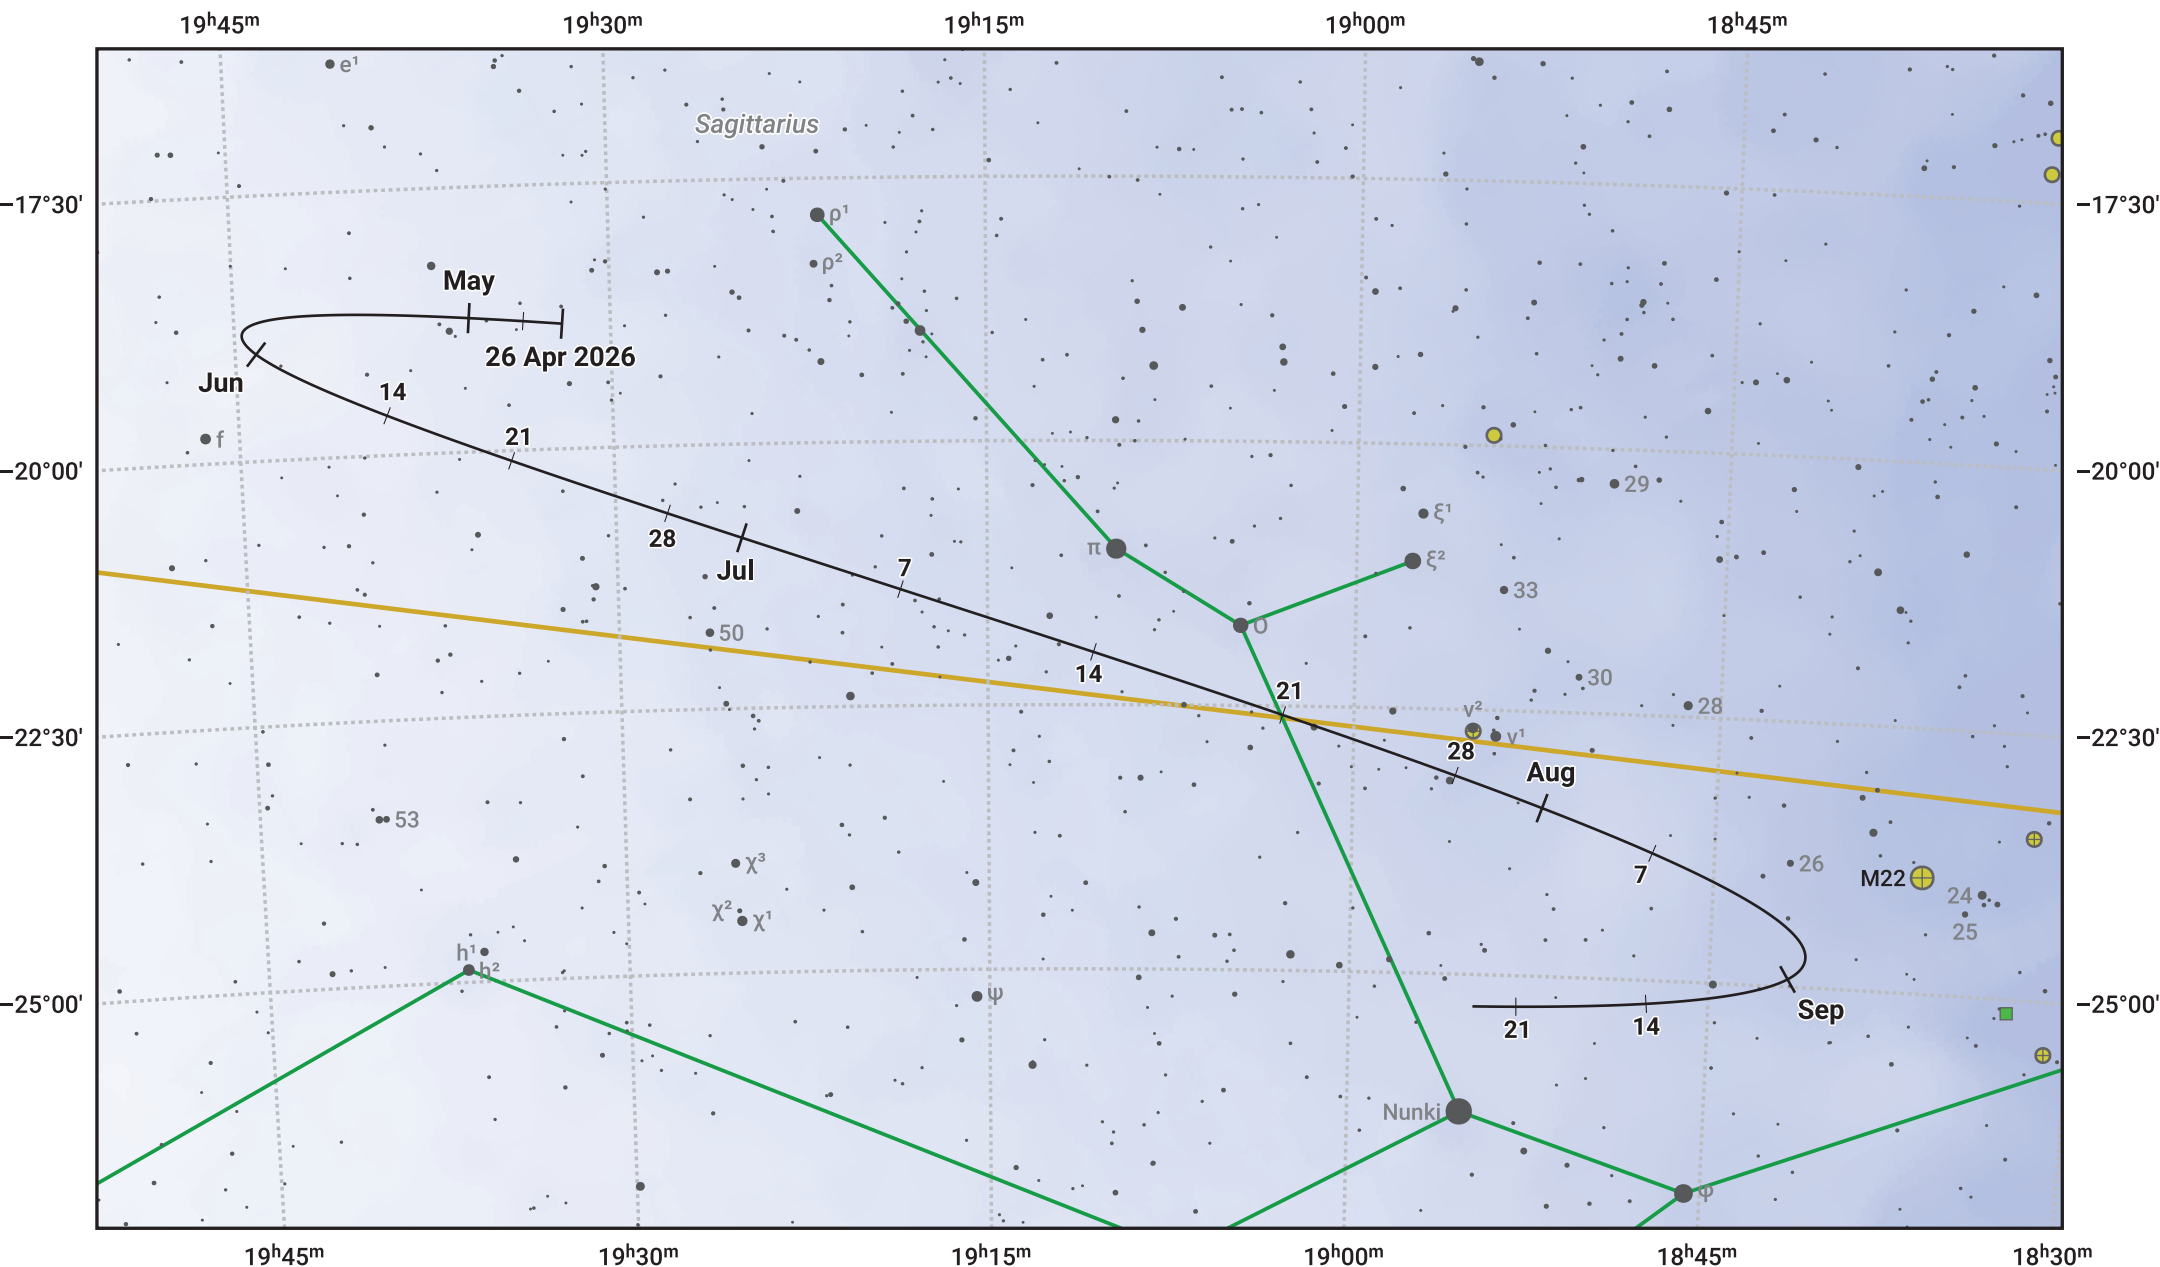

# The path of Asteroid 8 Flora around opposition on 10 Jul 2026

© Dominic Ford 2011–2024. Date markers placed at midnight UTC. Downloaded from <https://in-the-sky.org>

Magnitude scale: 9.0 8.0 7.0 6.0 5.0 4.0 3.0 2.0

— Ecliptic Plane

- Galaxy
- Bright nebula
- Open cluster
- ⊕ Globular cluster

Date	Mag	Phase
2026 May 1	11.0	96%
2026 Jun 1	10.2	98%
2026 Jun 8	10.0	98%
2026 Jul 1	9.3	100%
2026 Jul 8	9.0	100%
2026 Aug 1	9.6	99%
2026 Aug 23	10.0	97%
2026 Sep 1	10.2	96%