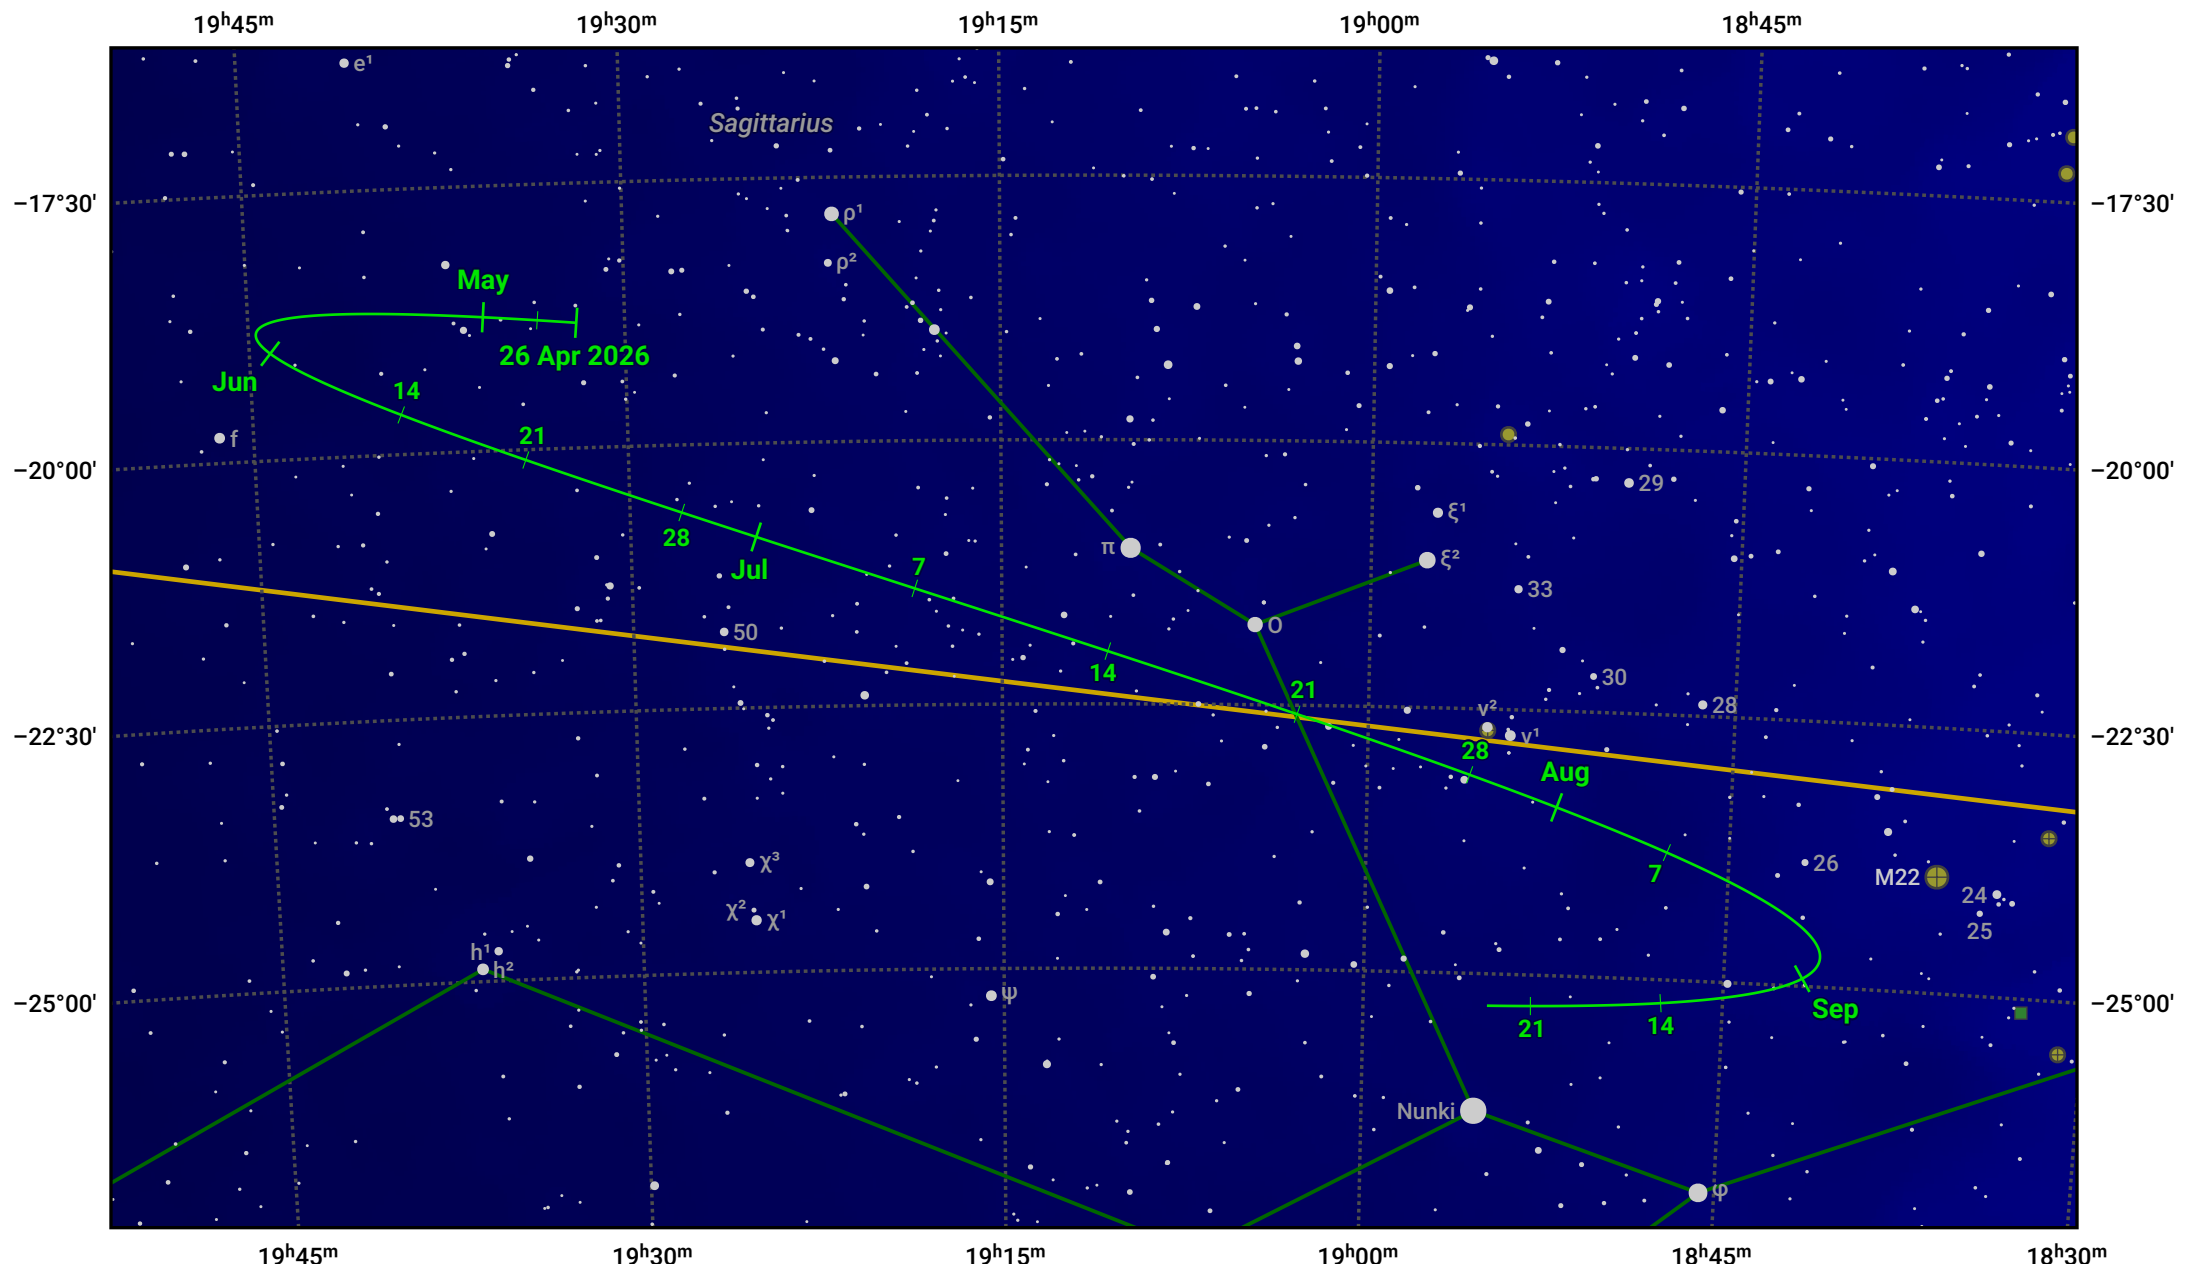

The path of Asteroid 8 Flora around opposition on 10 Jul 2026

© Dominic Ford 2011–2024. Date markers placed at midnight UTC. Downloaded from <https://in-the-sky.org>

Magnitude scale: ● 9.0 ● 8.0 ● 7.0 ● 6.0 ● 5.0 ● 4.0 ● 3.0 ● 2.0

— Ecliptic Plane

- Galaxy
- Bright nebula
- Open cluster
- ⊕ Globular cluster

Date	Mag	Phase
2026 May 1	11.0	96%
2026 Jun 1	10.2	98%
2026 Jun 8	10.0	98%
2026 Jul 1	9.3	100%
2026 Jul 8	9.0	100%
2026 Aug 1	9.6	99%
2026 Aug 23	10.0	97%
2026 Sep 1	10.2	96%