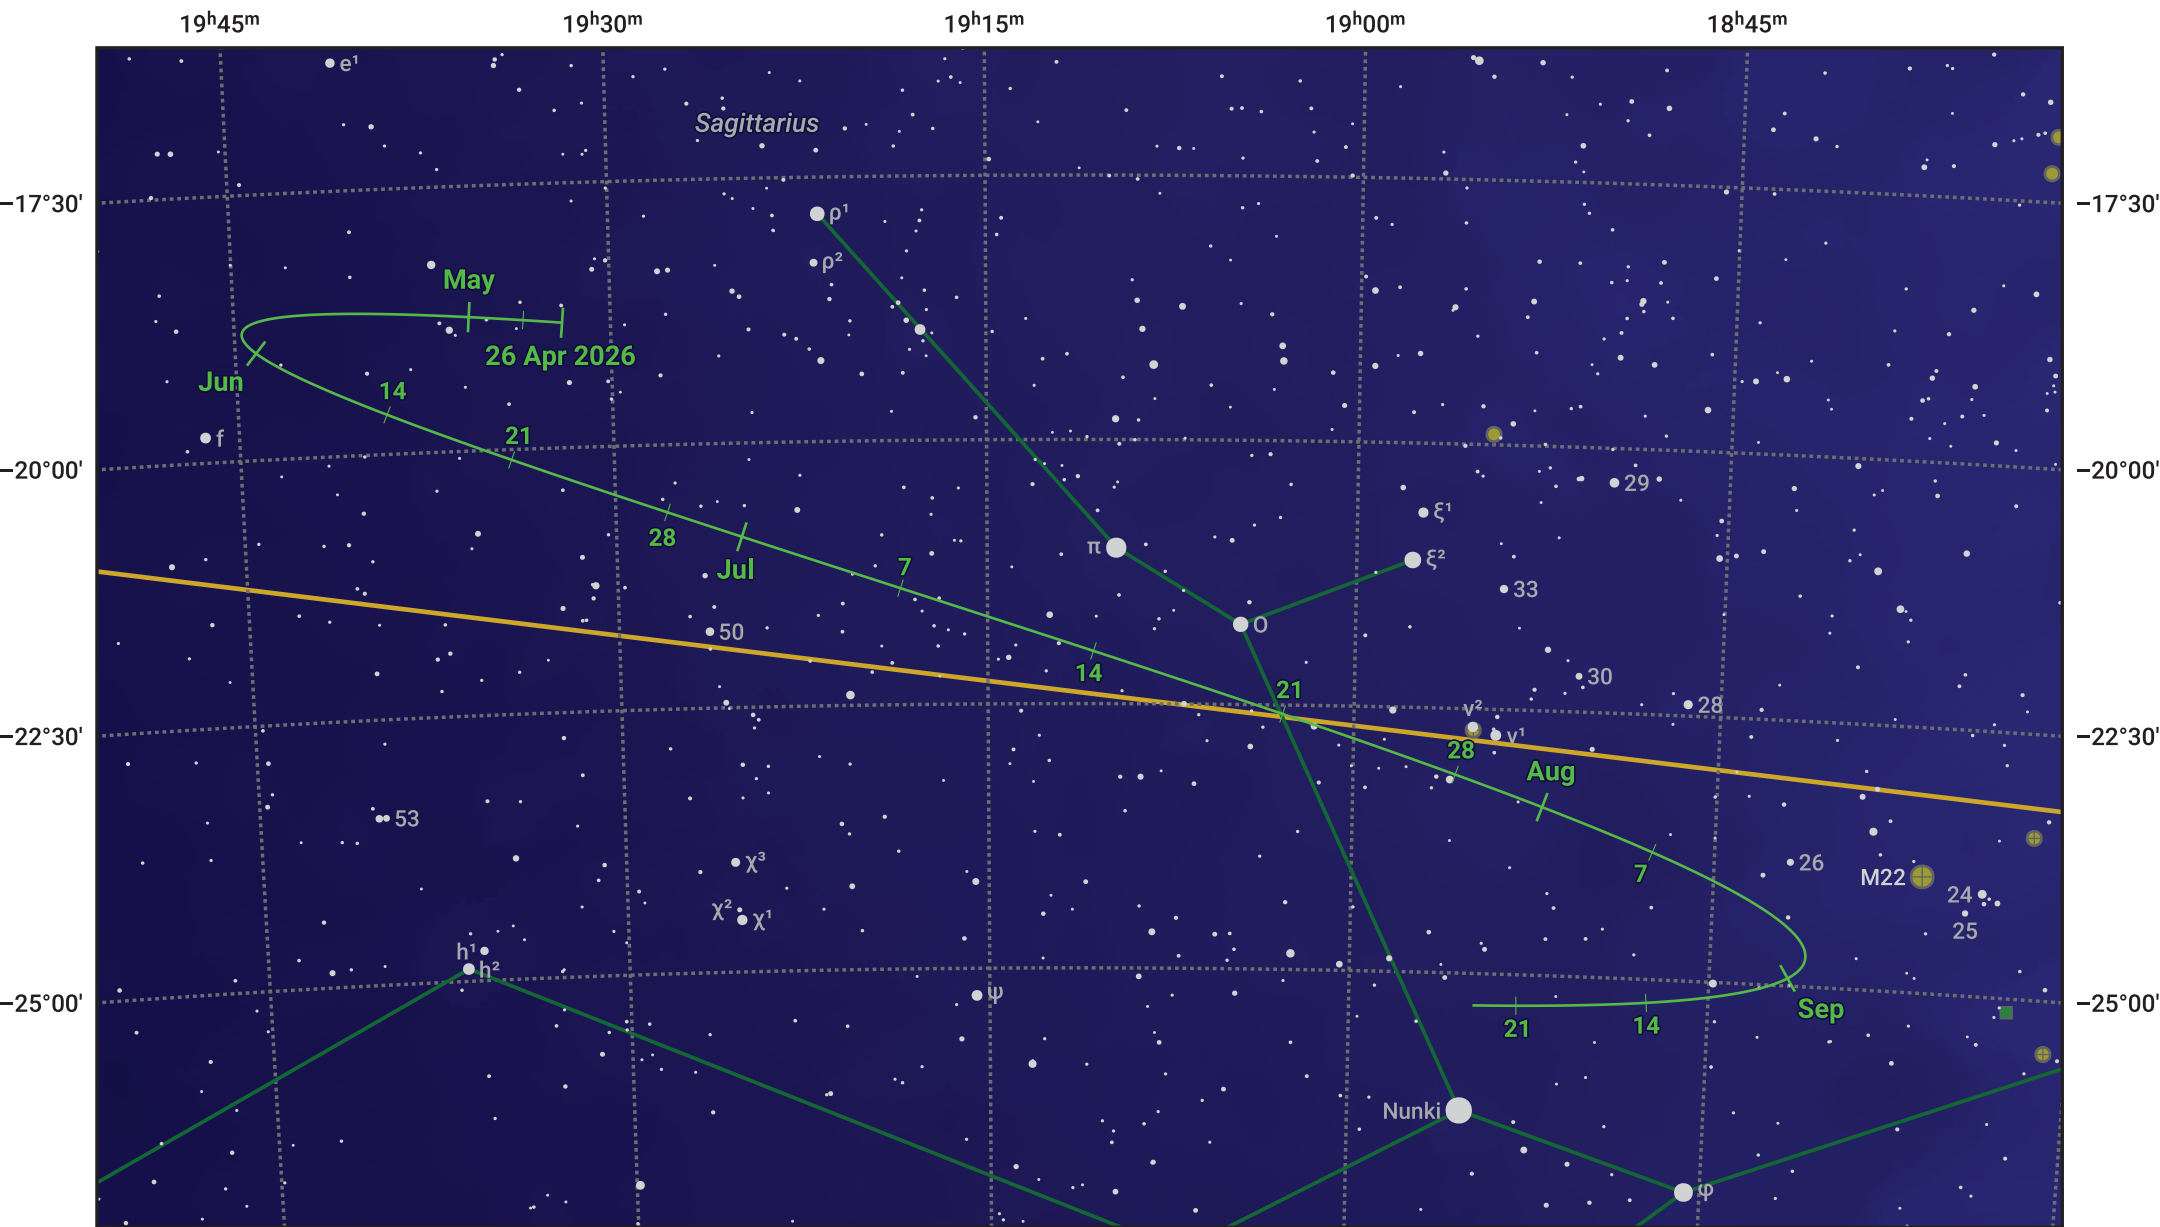

The path of Asteroid 8 Flora around opposition on 10 Jul 2026

© Dominic Ford 2011–2024. Date markers placed at midnight UTC. Downloaded from <https://in-the-sky.org>

Magnitude scale: 9.0 8.0 7.0 6.0 5.0 4.0 3.0 2.0

— Ecliptic Plane

Galaxy Bright nebula Open cluster Globular cluster

Date	Mag	Phase
2026 May 1	11.0	96%
2026 Jun 1	10.2	98%
2026 Jun 8	10.0	98%
2026 Jul 1	9.3	100%
2026 Jul 8	9.0	100%
2026 Aug 1	9.6	99%
2026 Aug 23	10.0	97%
2026 Sep 1	10.2	96%